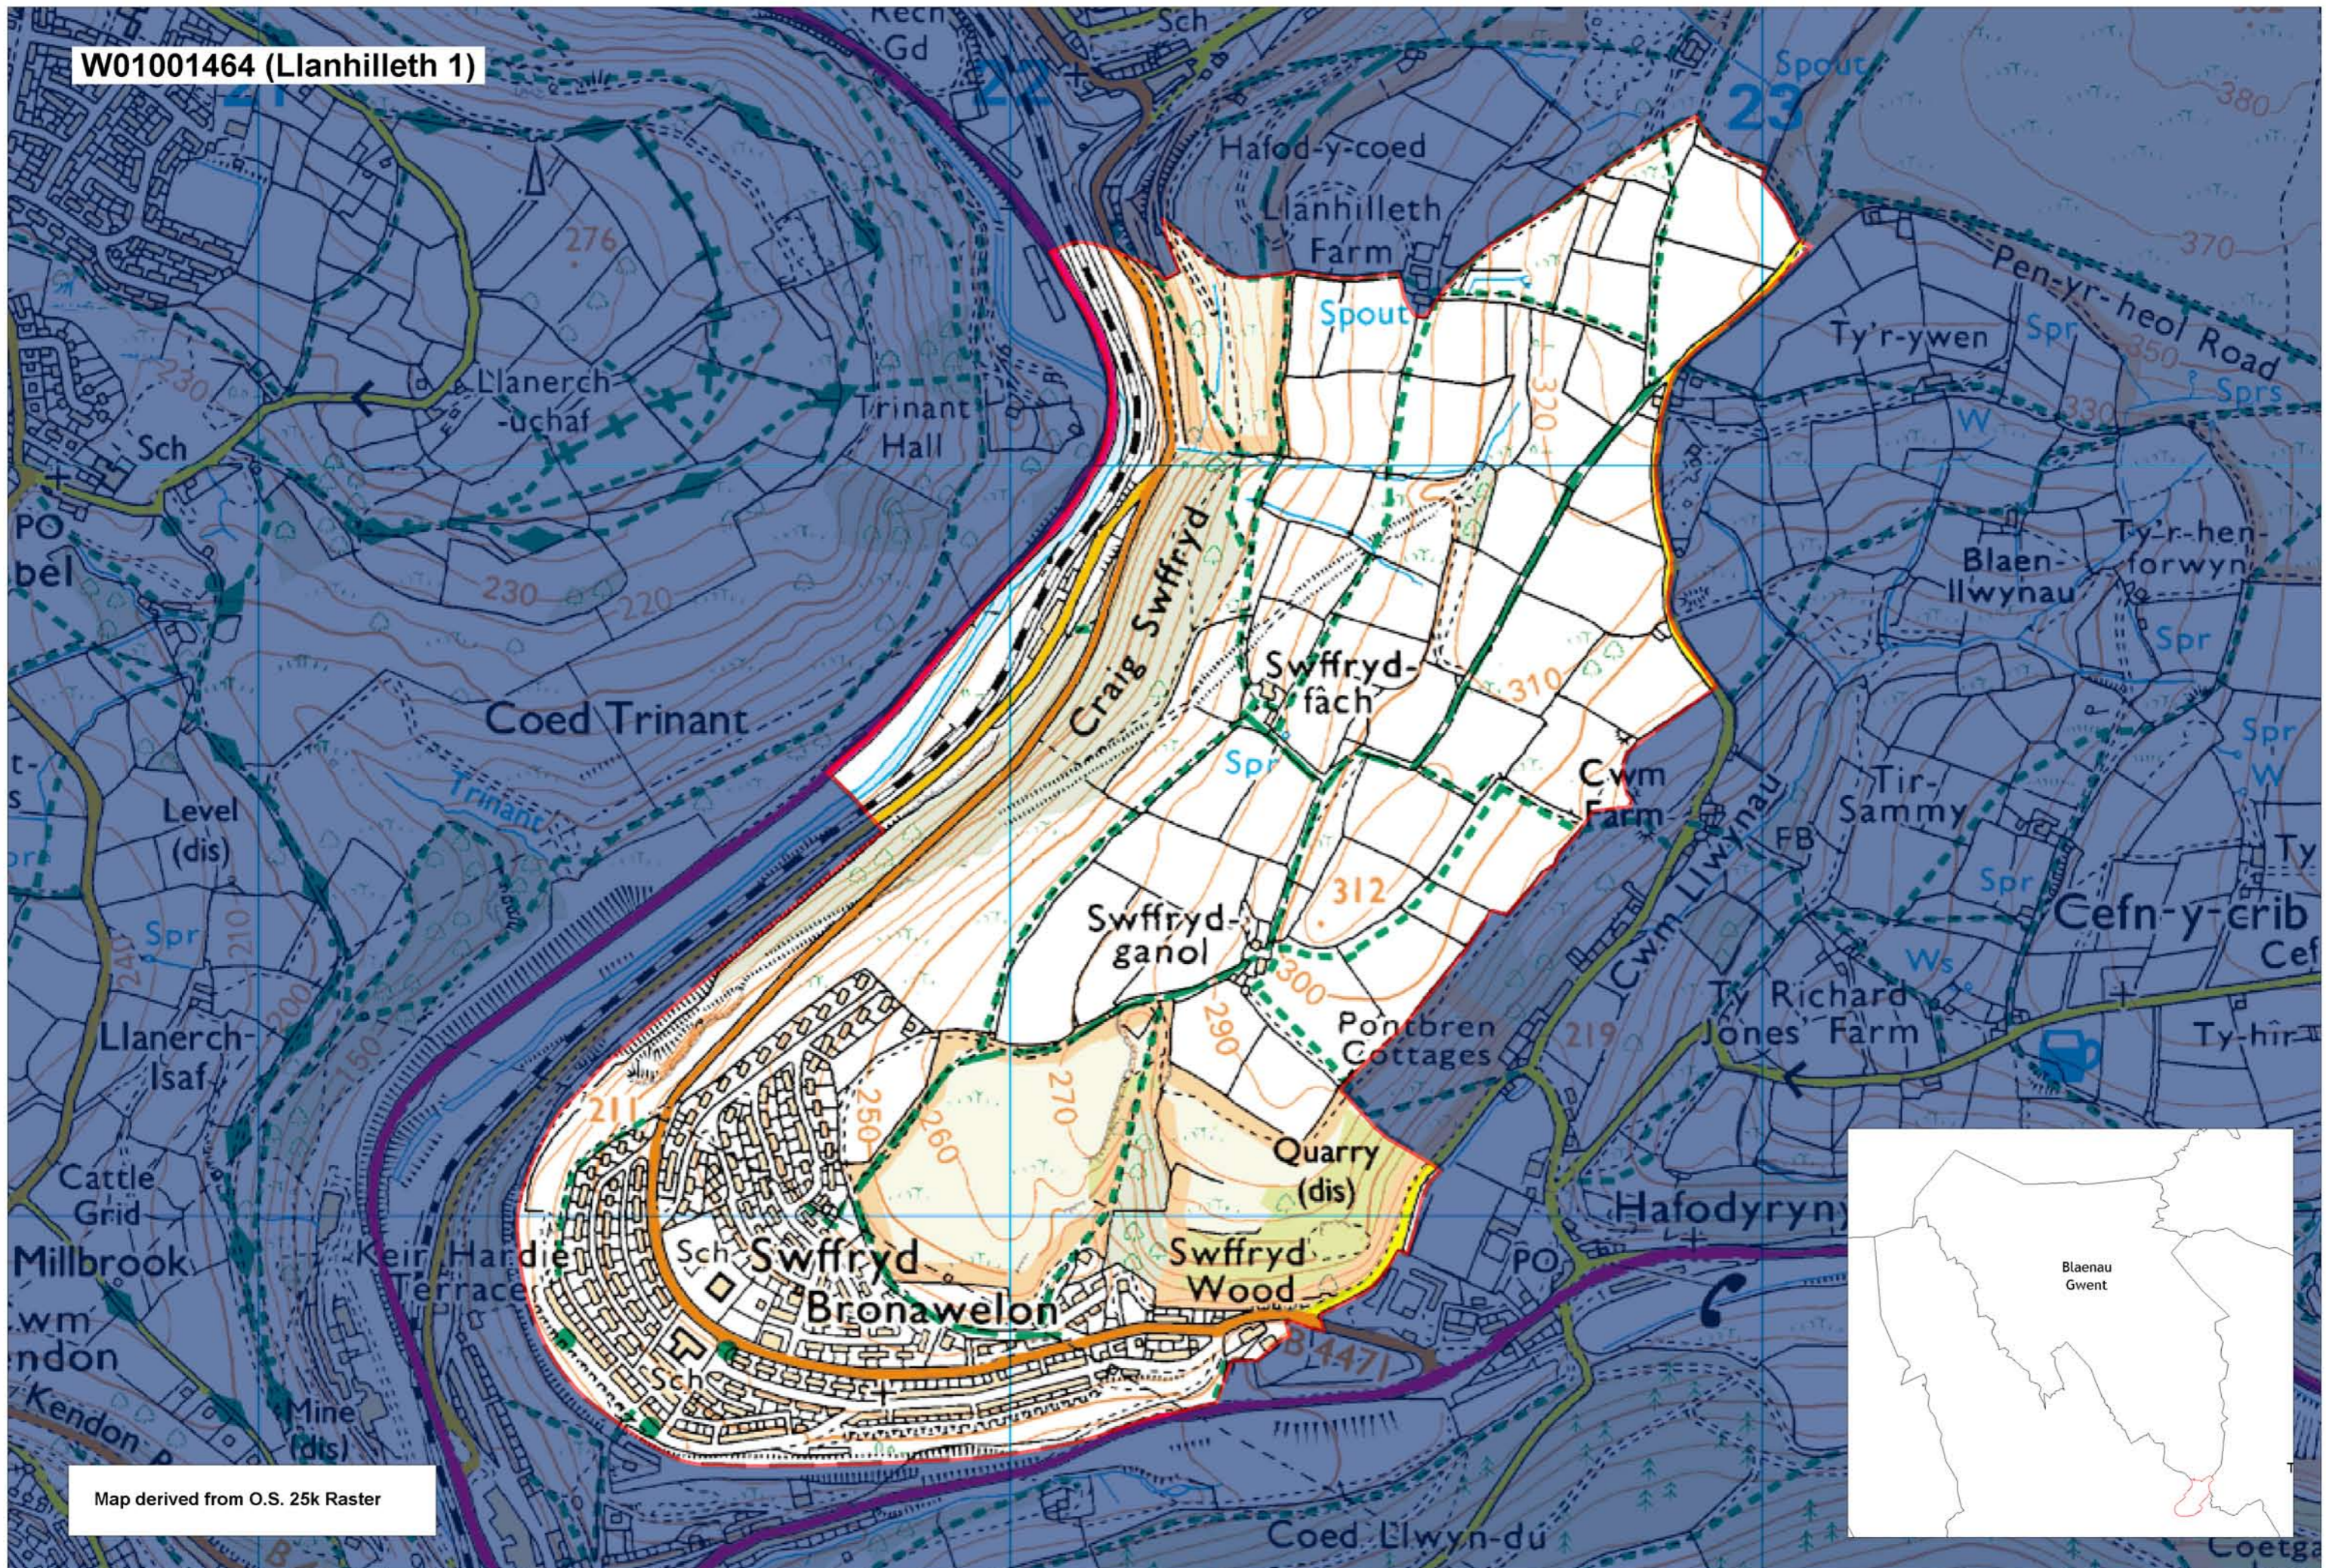

W01001464 (Llanhilleth 1)

Map derived from O.S. 25k Raster

This map is based upon the Ordnance Survey material with the permission of Ordnance Survey on behalf of The Controller of Her Majesty's Stationery Office. © Crown copyright 2008. Unauthorised reproduction infringes Crown copyright and may lead to prosecution or civil proceedings. Welsh Assembly Government. Licence Number: 100017916. Mae'r map hwn yn seiliedig ar ddeunydd yr Arolwg Ordnans gyda chaniatâd Arolwg Ordnans ar ran Rheolwr Lyfrau Ei Mawrhydi. © Hawffraint y Goron 2008. Mae atgynhyrchu heb ganiatâd yn torri hawffraint y Goron a gall hyn arwain at erlyniad neu achos sifil. Llywodraeth Cynulliad Cymru. Rhif trwydded 100017916.