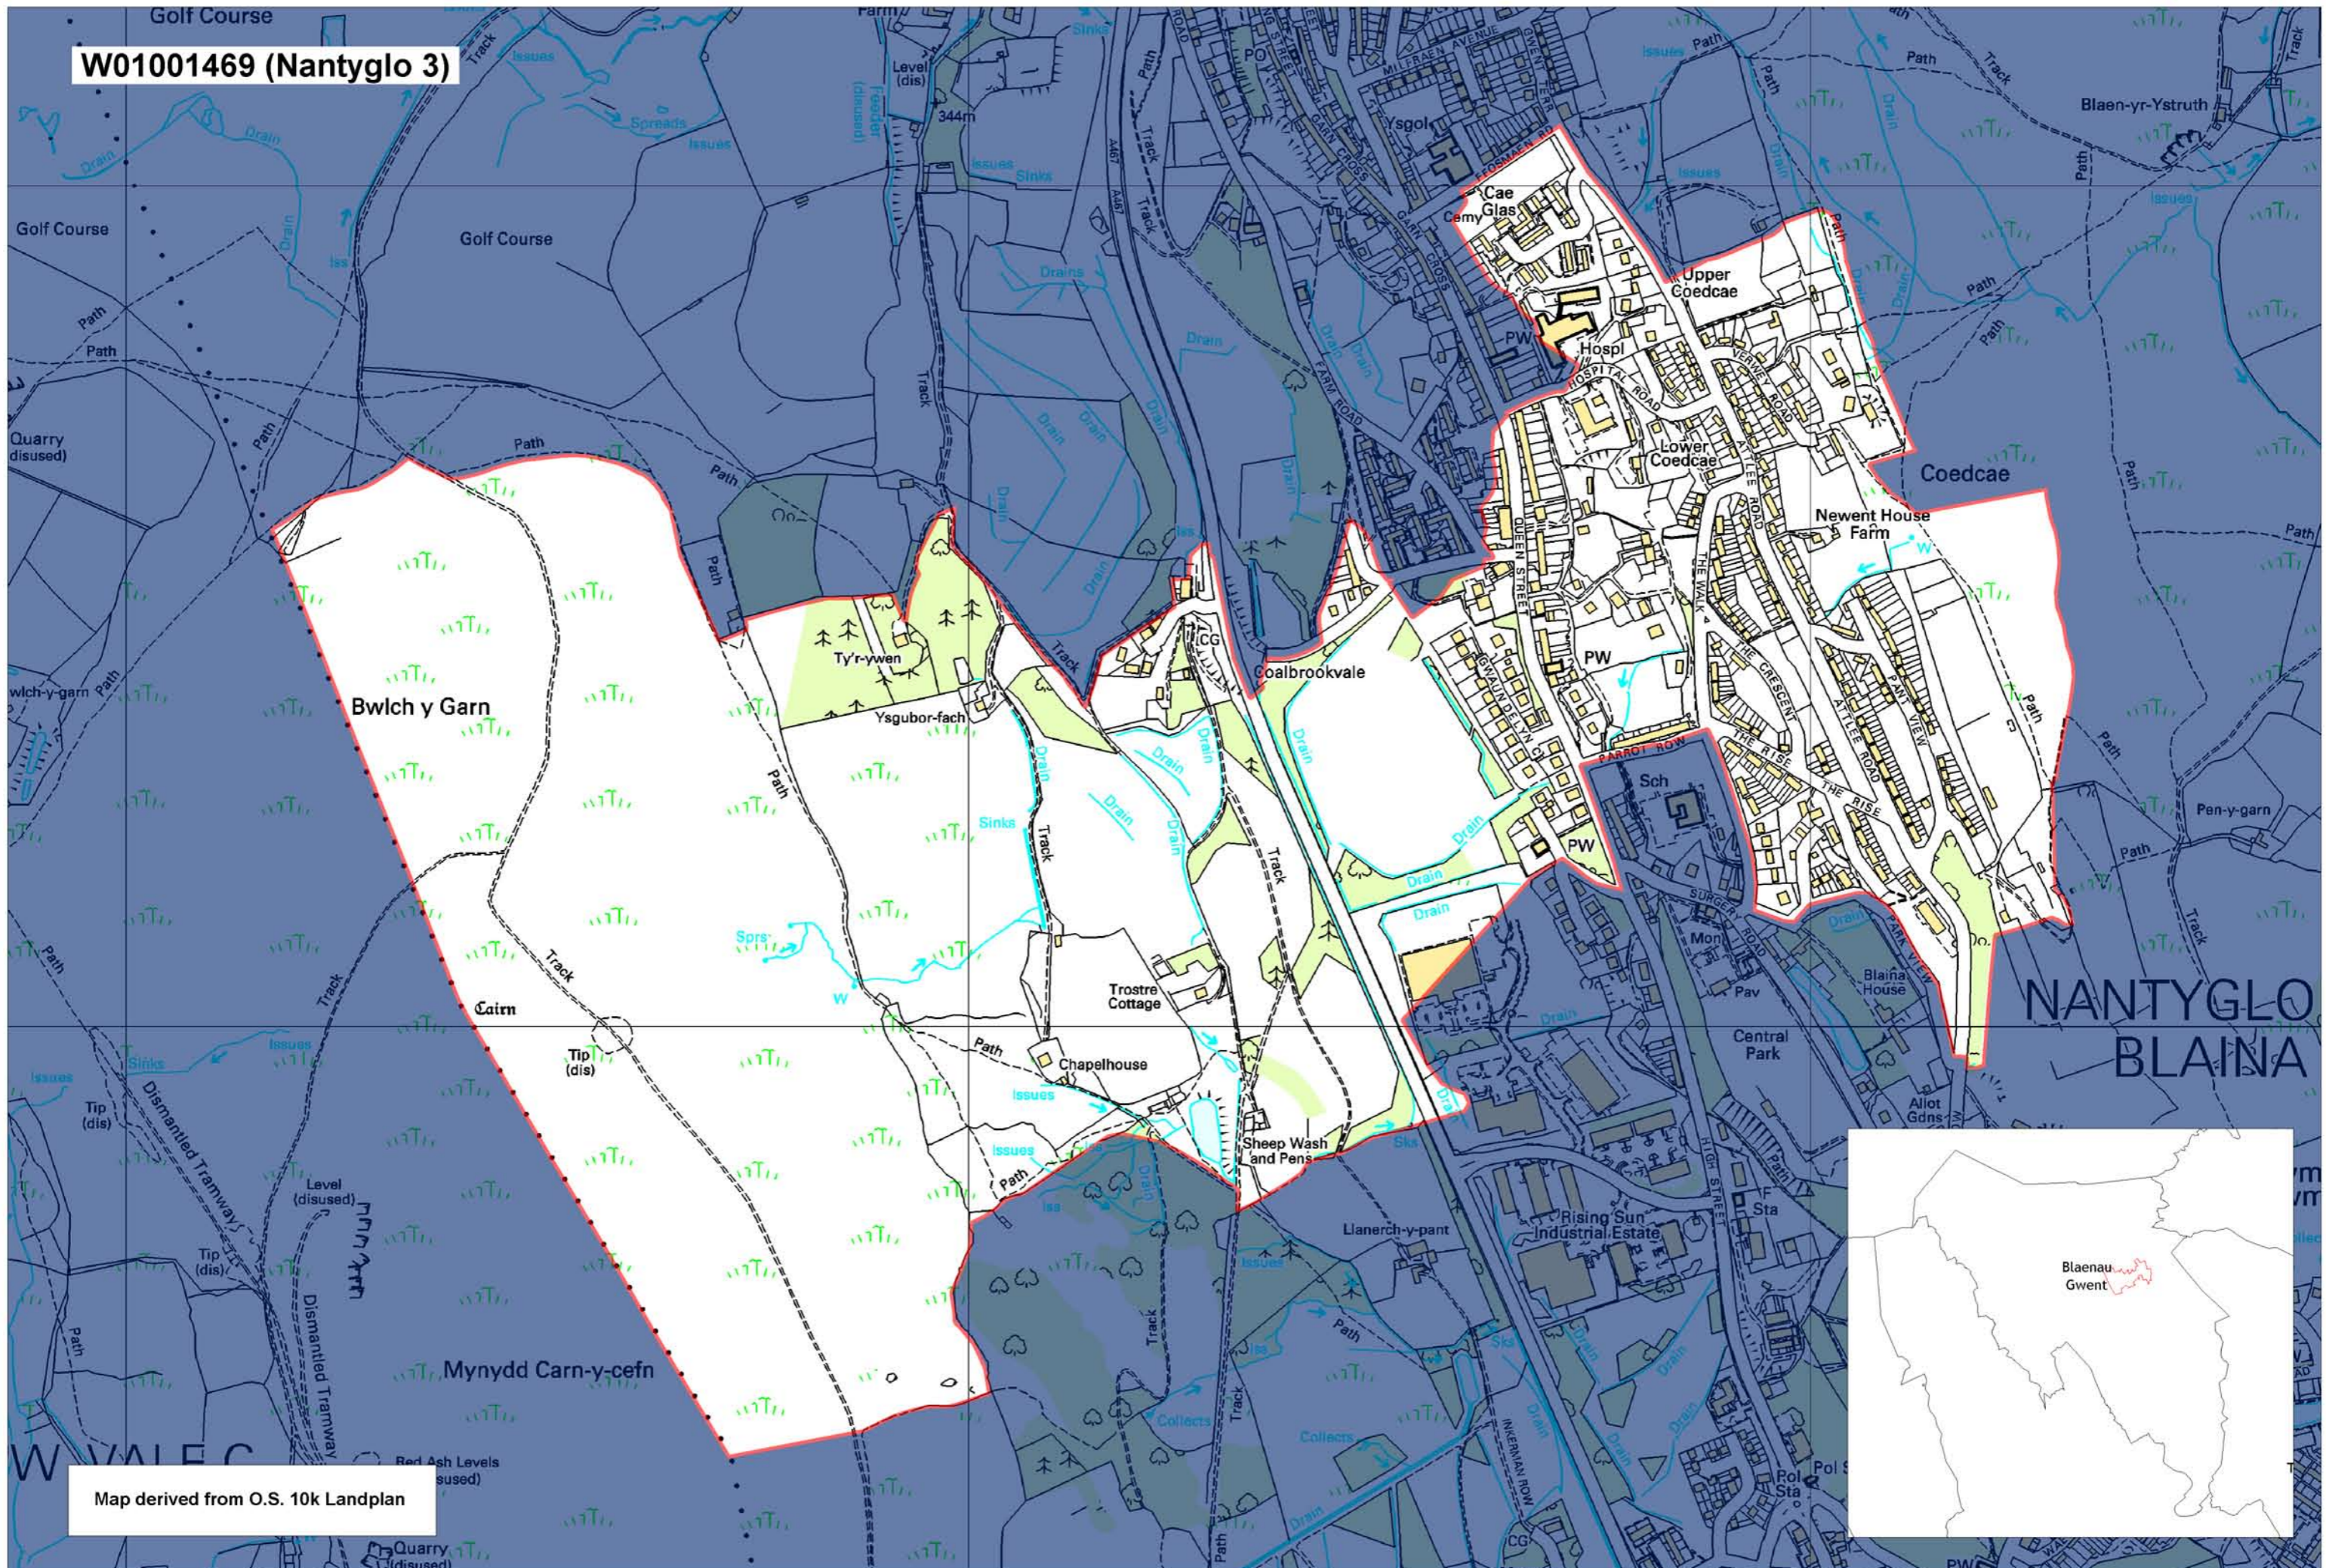

W01001469 (Nantyglo 3)

NANTYGLO
BLAINA

Map derived from O.S. 10k Landplan

This map is based upon the Ordnance Survey material with the permission of Ordnance Survey on behalf of The Controller of Her Majesty's Stationery Office. © Crown copyright 2008. Unauthorised reproduction infringes Crown copyright and may lead to prosecution or civil proceedings. Welsh Assembly Government. Licence Number: 100017916. Mae'r map hwn yn seiliedig ar ddeunydd yr Arolwg Ordnans gyda chaniatâd Arolwg Ordnans ar ran Rheolwr Llyfrfa Ei Mawrhydi, © Hawffraint y Goron 2008. Mae atgynhyrchu heb ganiatâd yn torri hawffraint y Goron a gall hyn arwain at erlyniad neu achos sifil. Llywodraeth Cynulliad Cymru. Rhif trwydded 100017916.

Produced by Cartographics, Statistical Directorate, Welsh Assembly Government. Cynhyrchwyd gan Cartograffeg, Y Gyfarwyddiaeth Ystadegol, Llywodraeth Cynulliad Cymru.