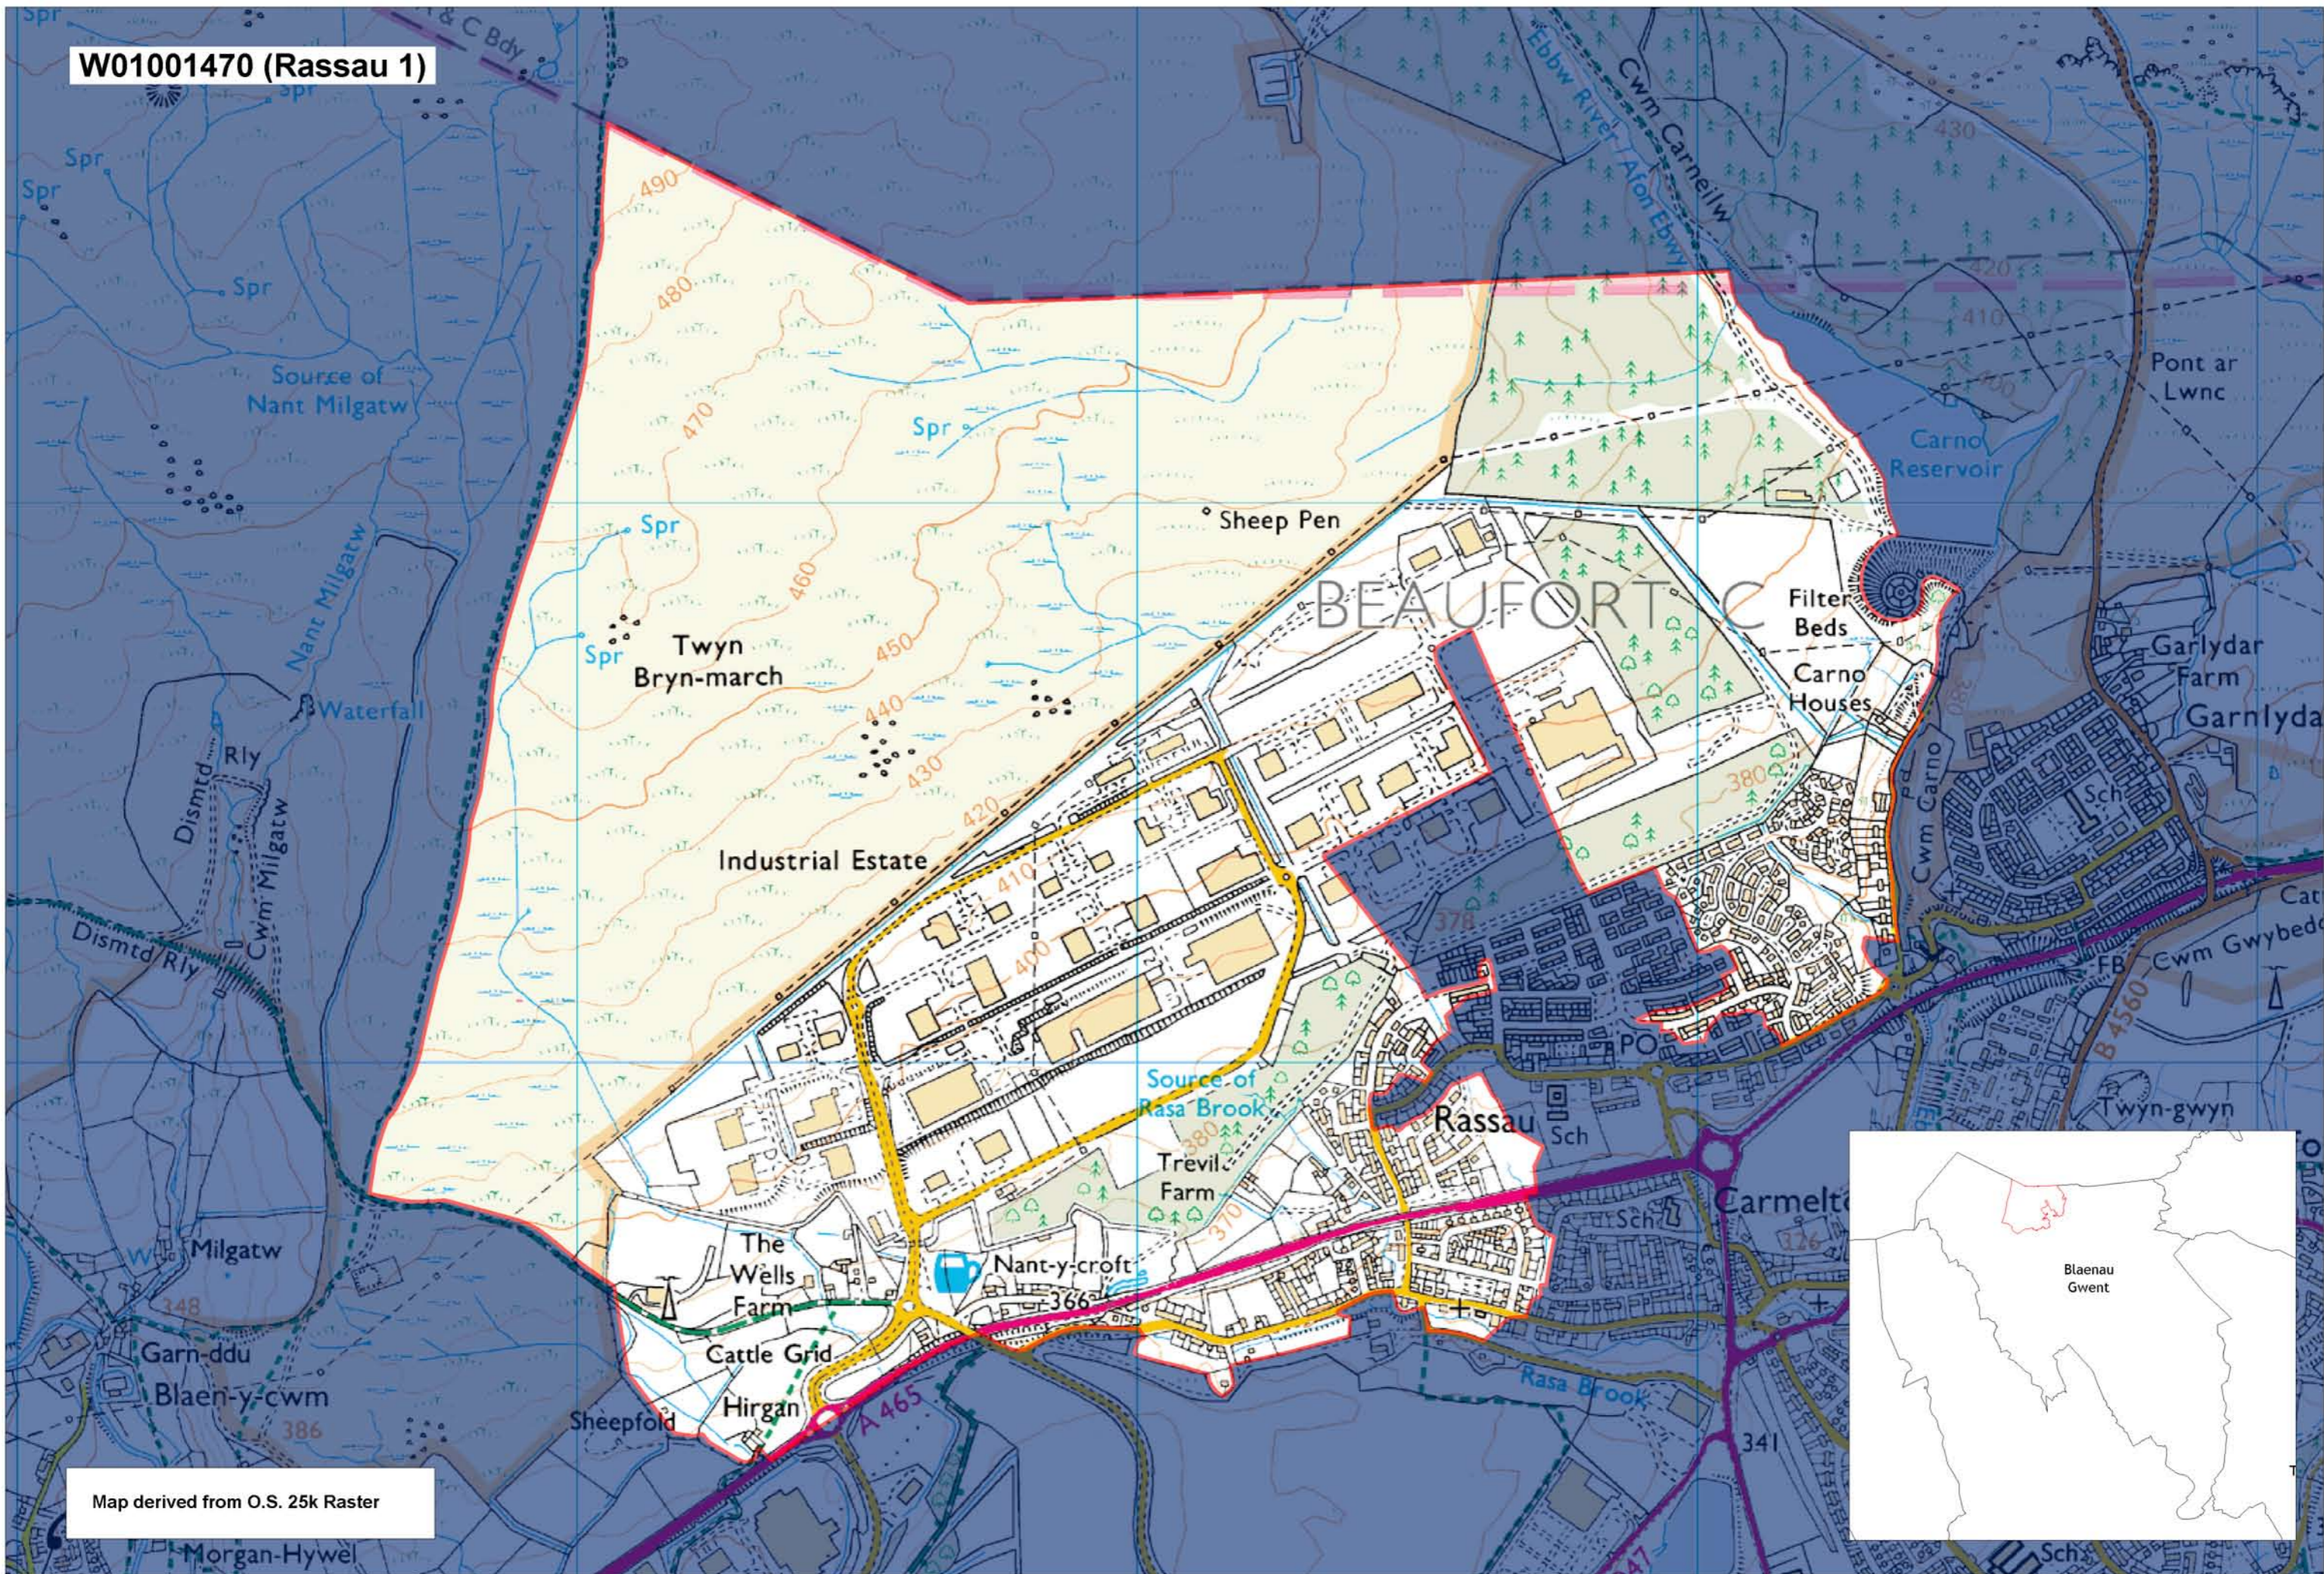

W01001470 (Rassau 1)

Map derived from O.S. 25k Raster