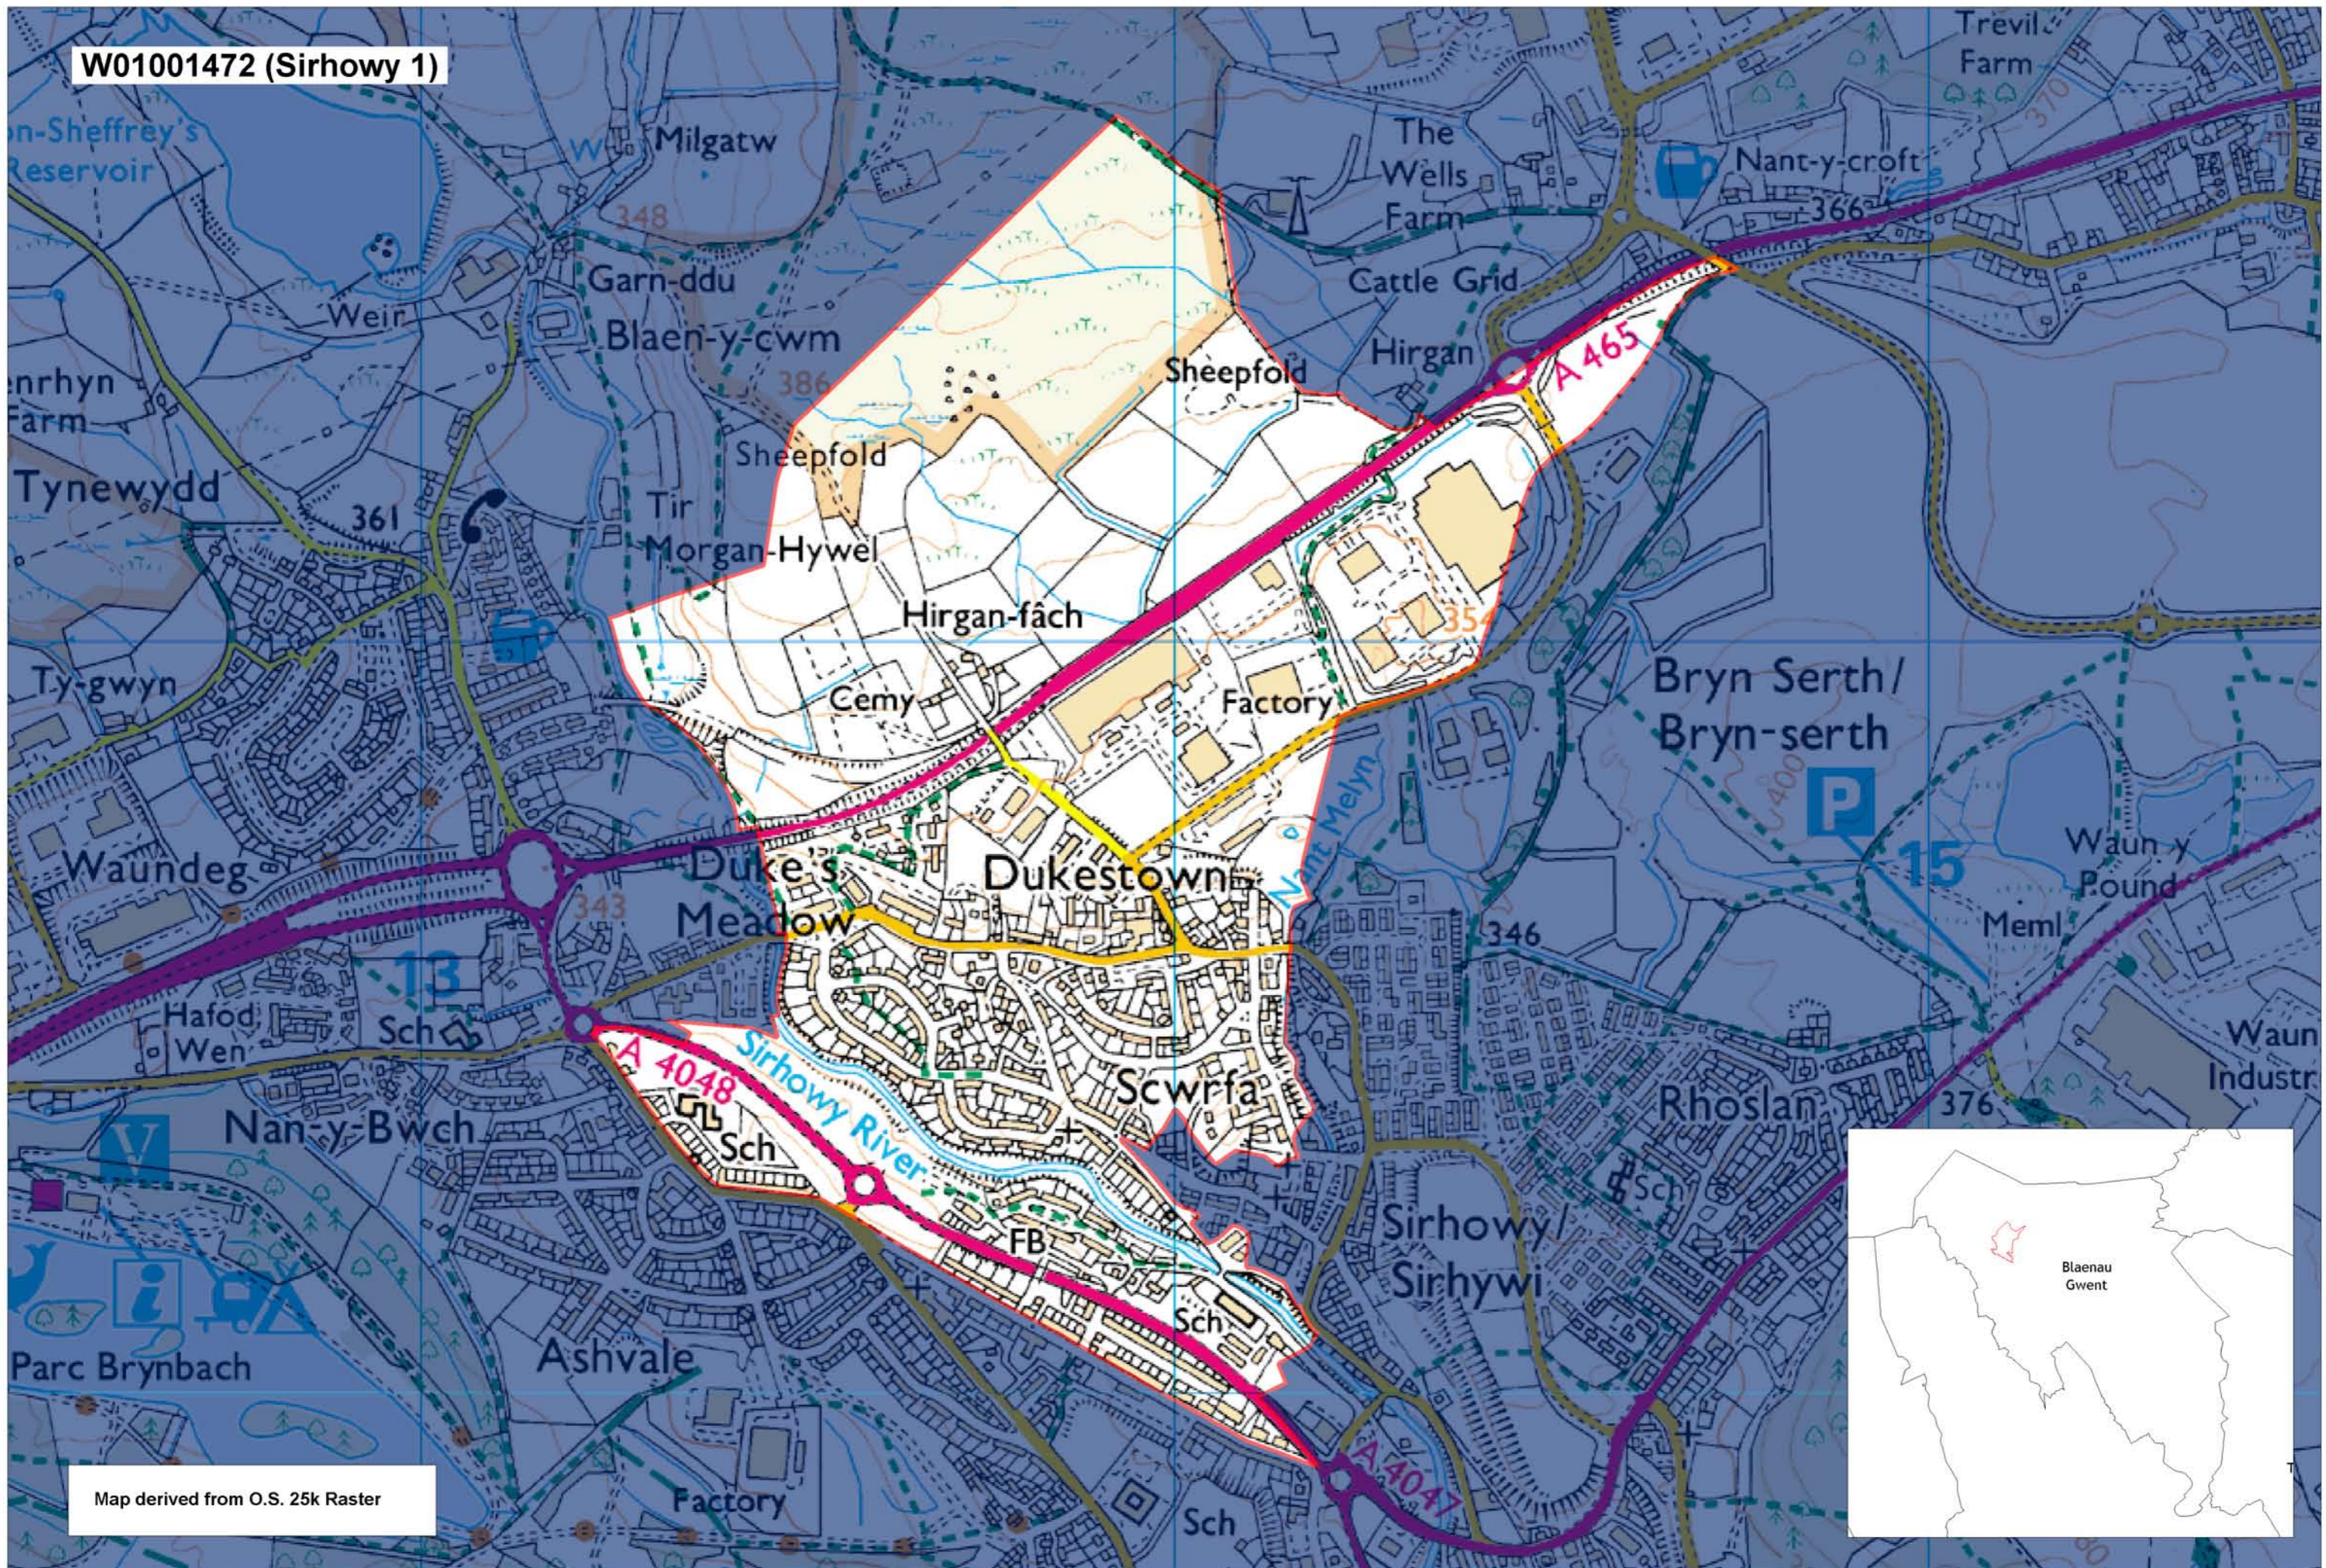

W01001472 (Sirhowy 1)

Map derived from O.S. 25k Raster

This map is based upon the Ordnance Survey material with the permission of Ordnance Survey on behalf of The Controller of Her Majesty's Stationery Office. © Crown copyright 2008. Unauthorised reproduction infringes Crown copyright and may lead to prosecution or civil proceedings. Welsh Assembly Government. Licence Number: 100017916
 Mae'r map hwn yn seiliedig ar ddeunydd yr Arolwg Ordnans gyda chaniatâd Arolwg Ordnans ar ran Rheolwr Lyfrau Ei Mawrhydi. © Hawffraint y Goron 2008.
 Mae atgynhyrchu heb ganiatâd yn torri hawffraint y Goron a gall hyn arwain at erlyniad neu achos sifil. Llywodraeth Cynulliad Cymru. Rhif trwydded 100017916.

Produced by Cartographics, Statistical Directorate, Welsh Assembly Government
 Cynhyrchwyd gan Cartograffeg, Y Gyfarwyddiaeth Ystadegol, Llywodraeth Cynulliad Cymru