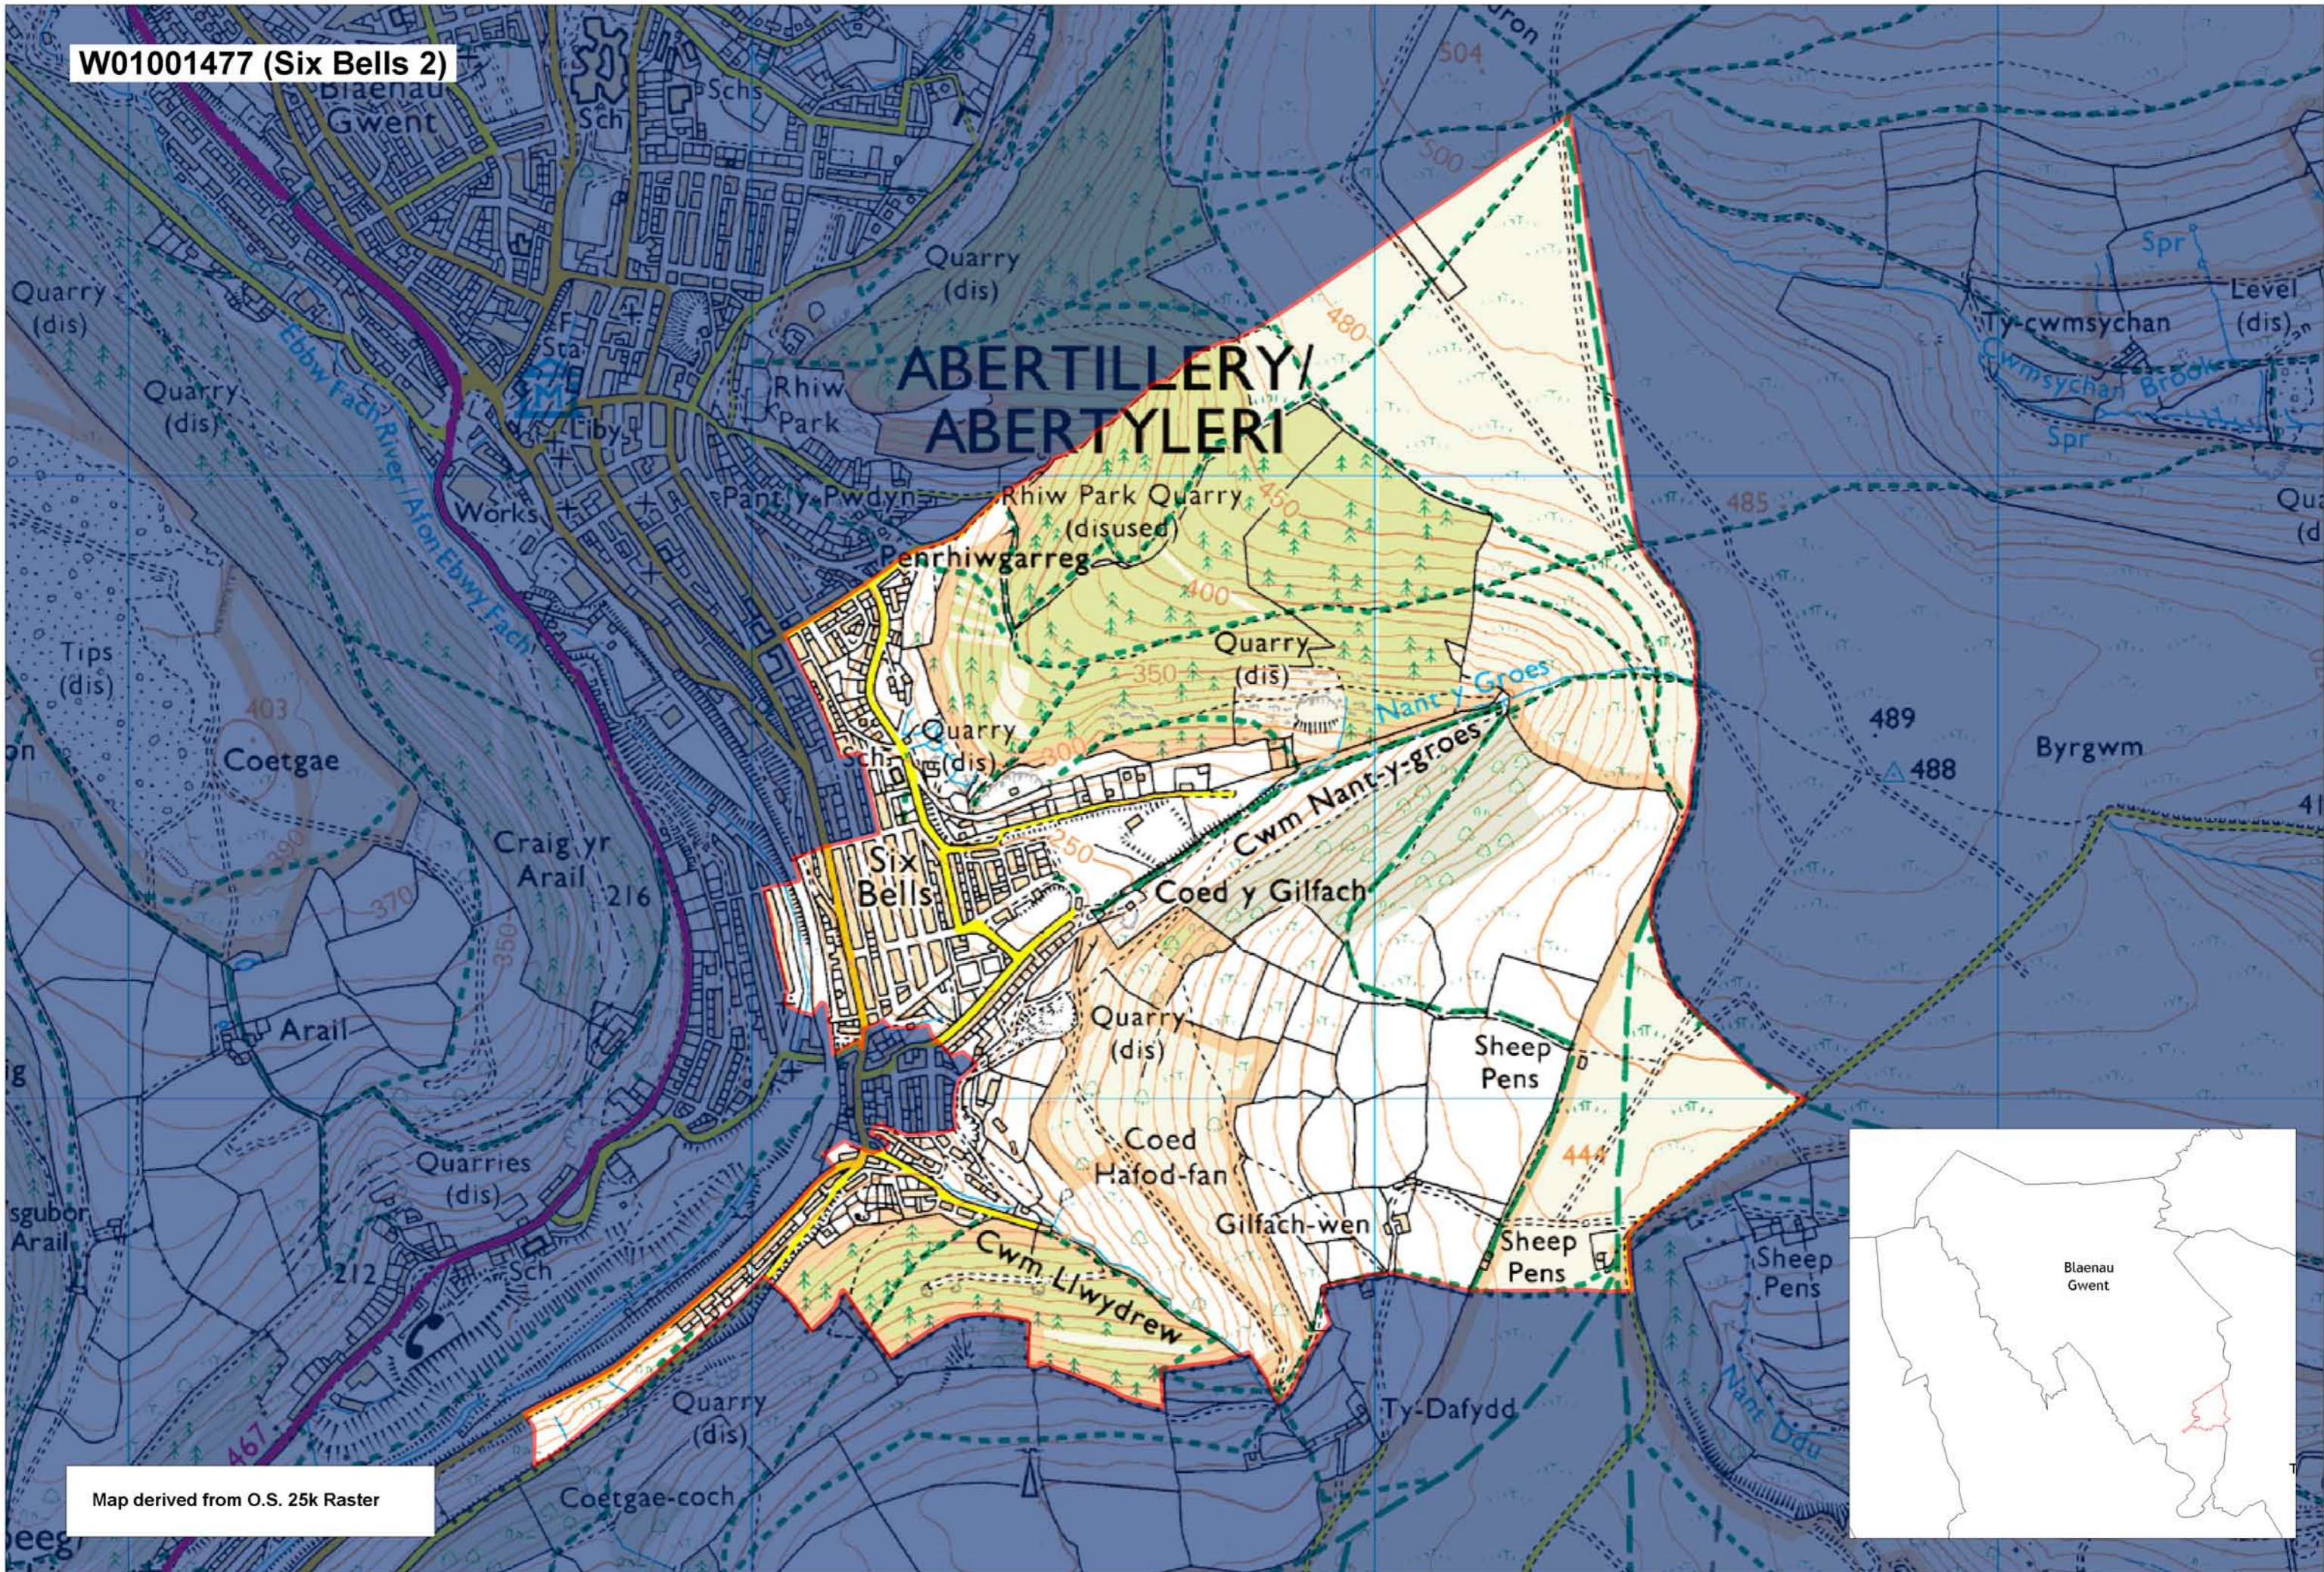

W01001477 (Six Bells 2)

Map derived from O.S. 25k Raster

Produced by Cartographics, Statistical Directorate, Welsh Assembly Government. Cynhyrchwyd gan Cartograffeg, Y Gyfarwyddiaeth Ystadegol, Llywodraeth Cynulliad Cymru.