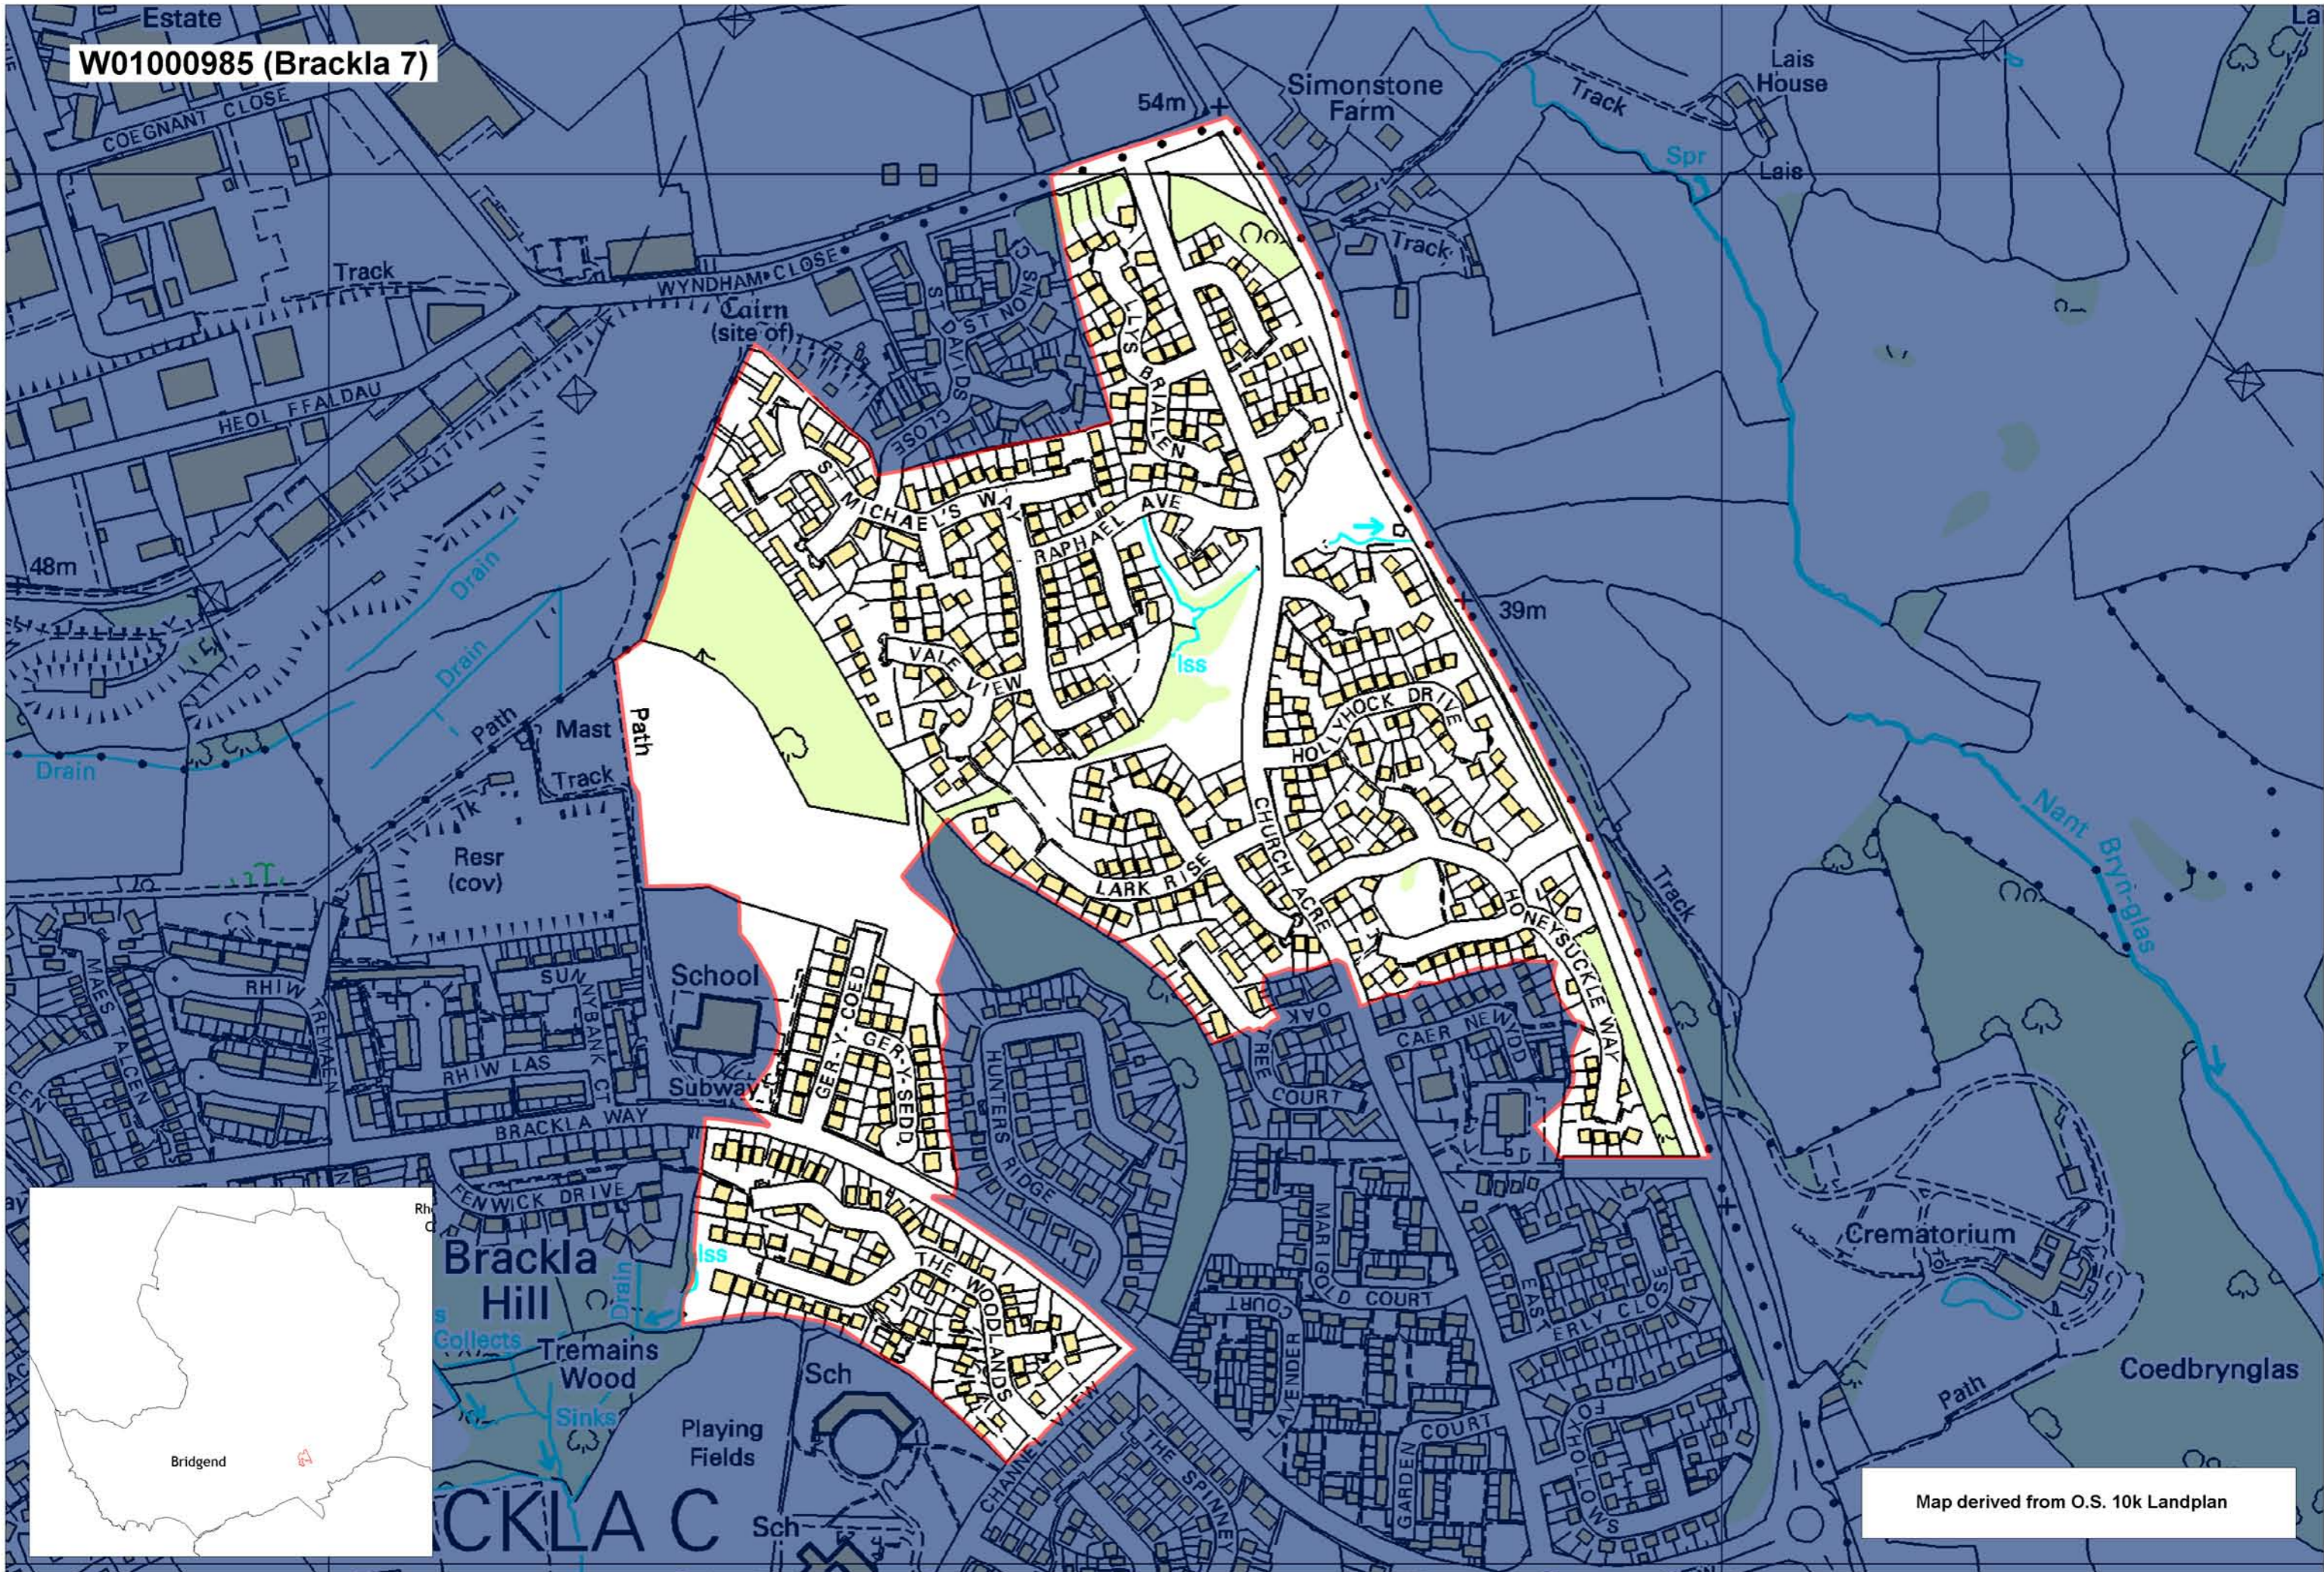

W01000985 (Brackla 7)

Map derived from O.S. 10k Landplan

Produced by Cartographics, Statistical Directorate, Welsh Assembly Government. Cynhyrchwyd gan Cartograffeg, Y Gyfarwyddiaeth Ystadegol, Llywodraeth Cynulliad Cymru.