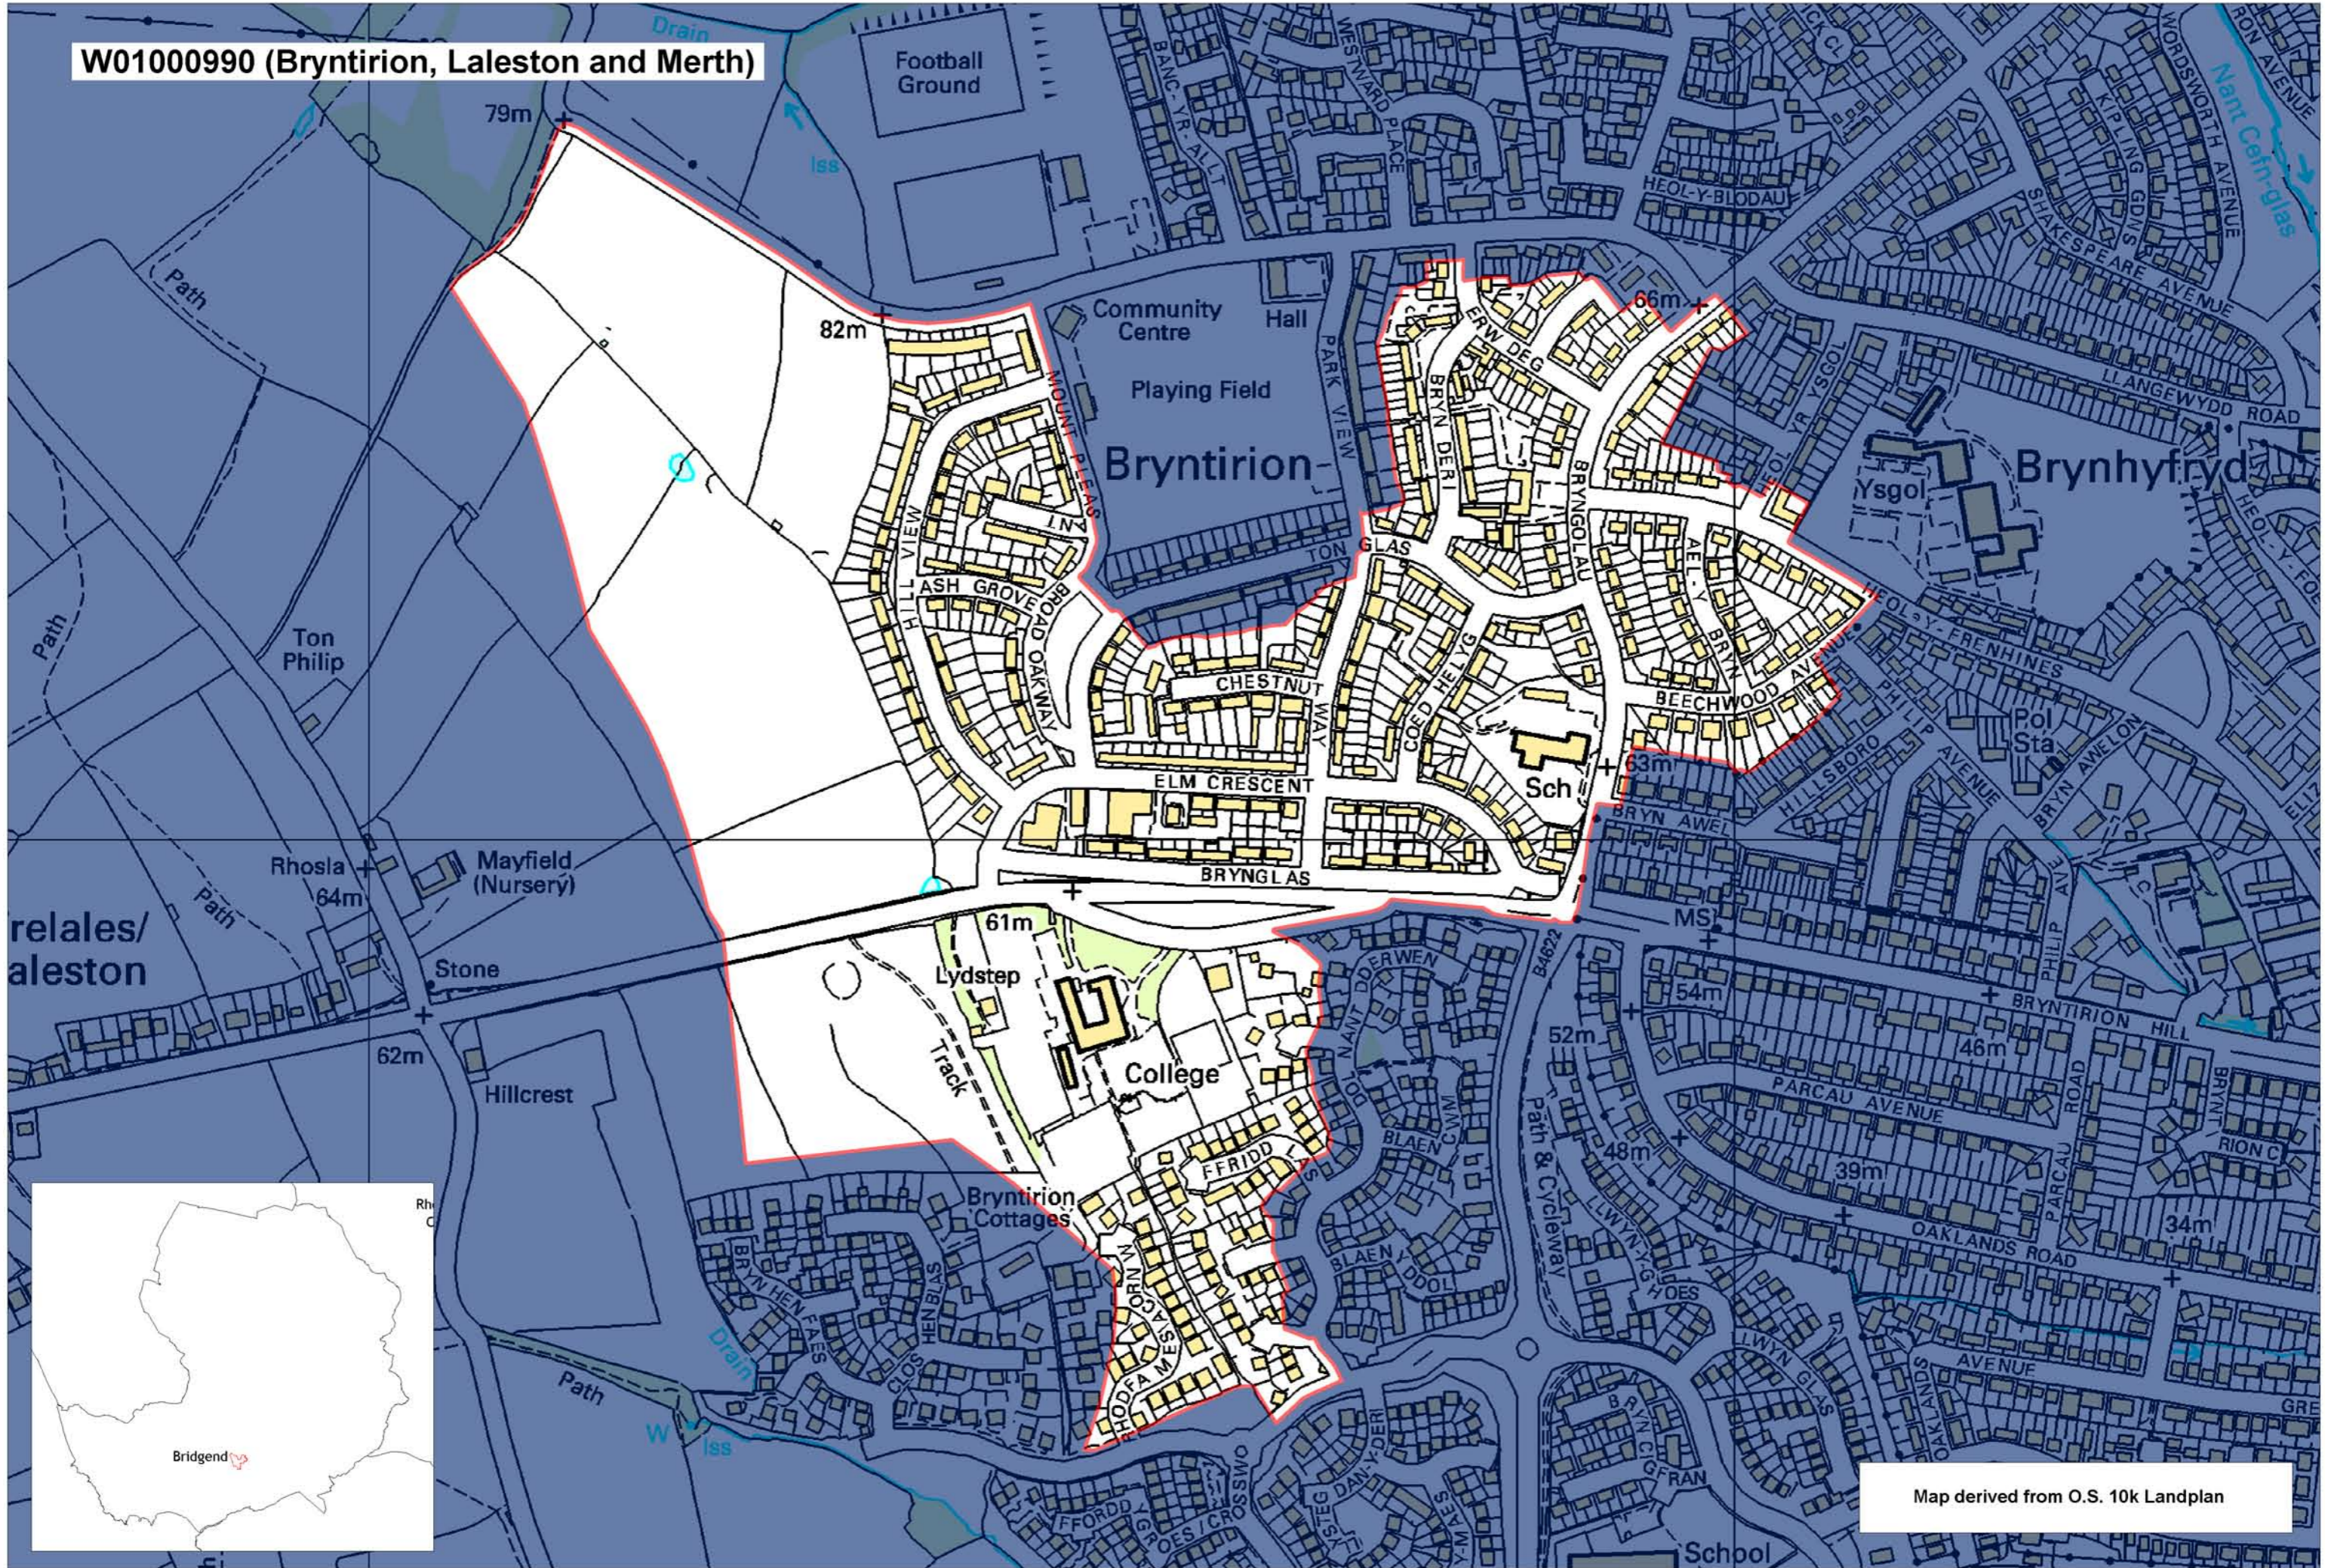

W01000990 (Bryntirion, Laleston and Merth)

Map derived from O.S. 10k Landplan

Produced by Cartographics, Statistical Directorate, Welsh Assembly Government. Cynhyrchwyd gan Cartograffeg, Y Gyfarwyddiaeth Ystadegol, Llywodraeth Cynulliad Cymru.