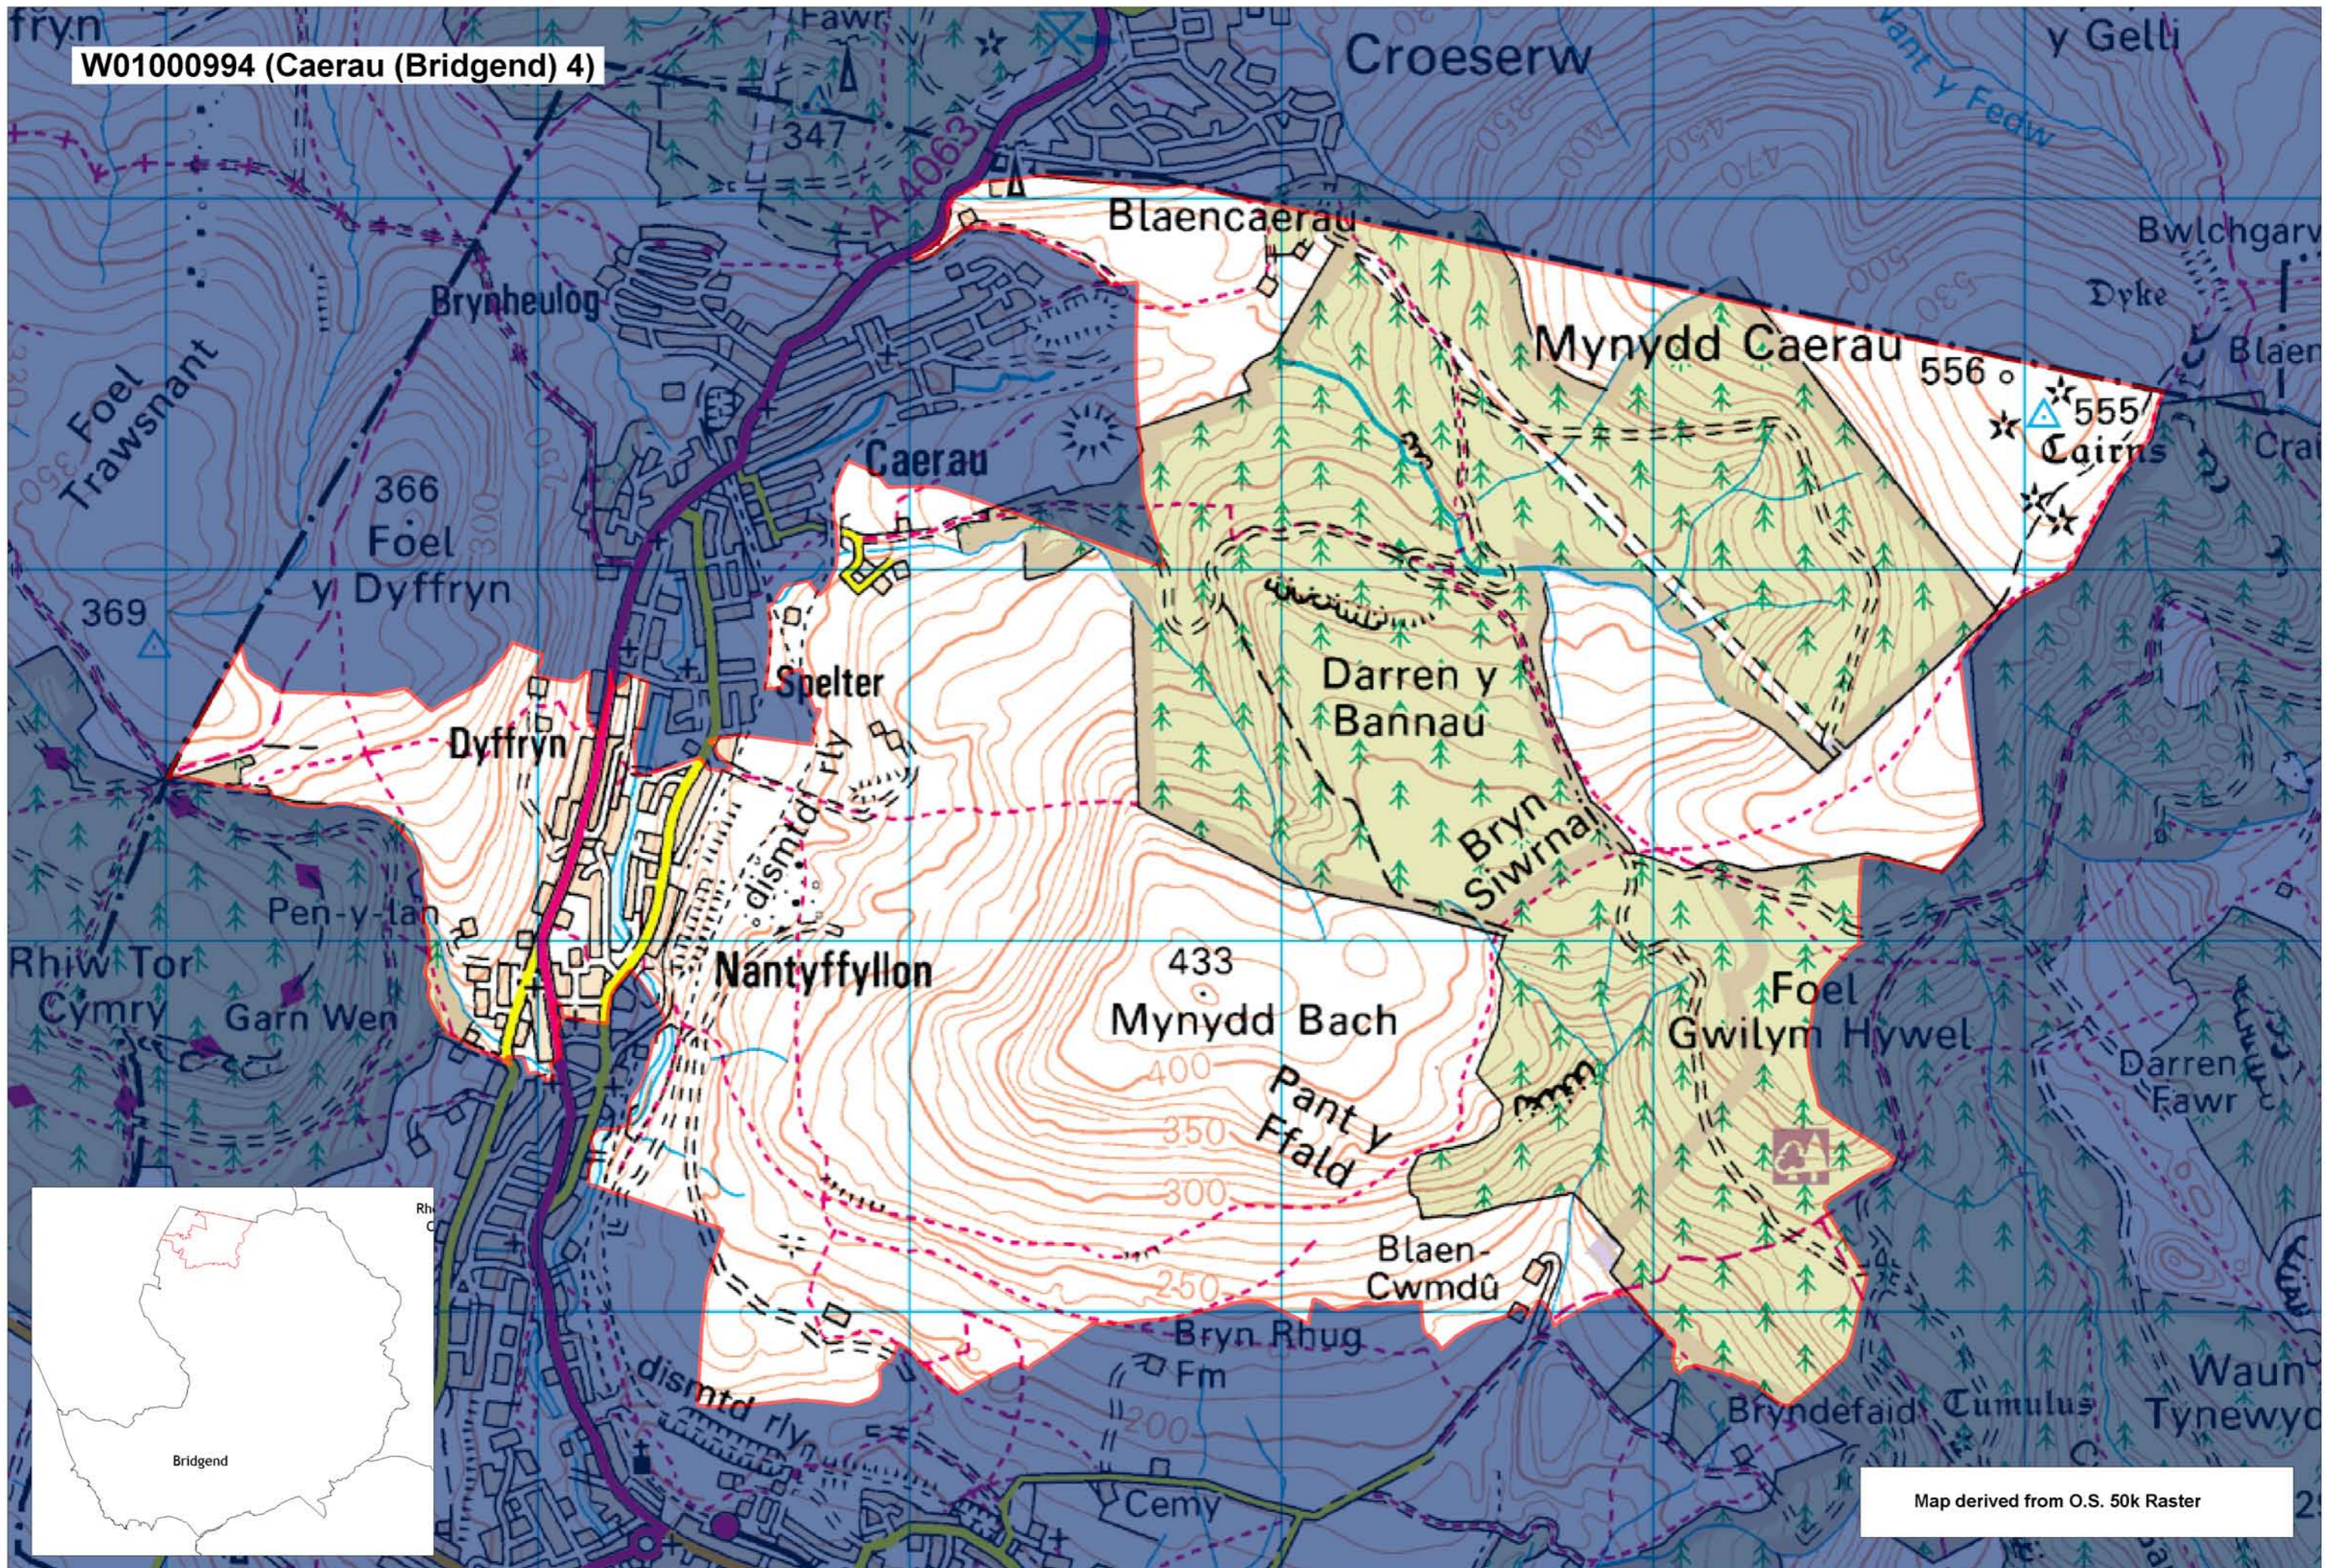

W01000994 (Caerau (Bridgend) 4)

Map derived from O.S. 50k Raster

This map is based upon the Ordnance Survey material with the permission of Ordnance Survey on behalf of The Controller of Her Majesty's Stationery Office. © Crown copyright 2008. Unauthorised reproduction infringes Crown copyright and may lead to prosecution or civil proceedings. Welsh Assembly Government. Licence Number: 100017916. Mae'r map hwn yn seiliedig ar ddeunydd yr Arolwg Ordnans gyda chaniatâd Arolwg Ordnans ar ran Rheolwr Lyfrau Ei Mawrhydi. © Hawffraint y Goron 2008. Mae atgynhyrchu heb ganiatâd yn torri hawffraint y Goron a gall hyn arwain at erlyniad neu achos sifil. Llywodraeth Cynulliad Cymru. Rhif trwydded 100017916.

Produced by Cartographics, Statistical Directorate, Welsh Assembly Government. Cynhyrchwyd gan Cartograffeg, Y Gytarwyddiaeth Ystadegol, Llywodraeth Cynulliad Cymru.