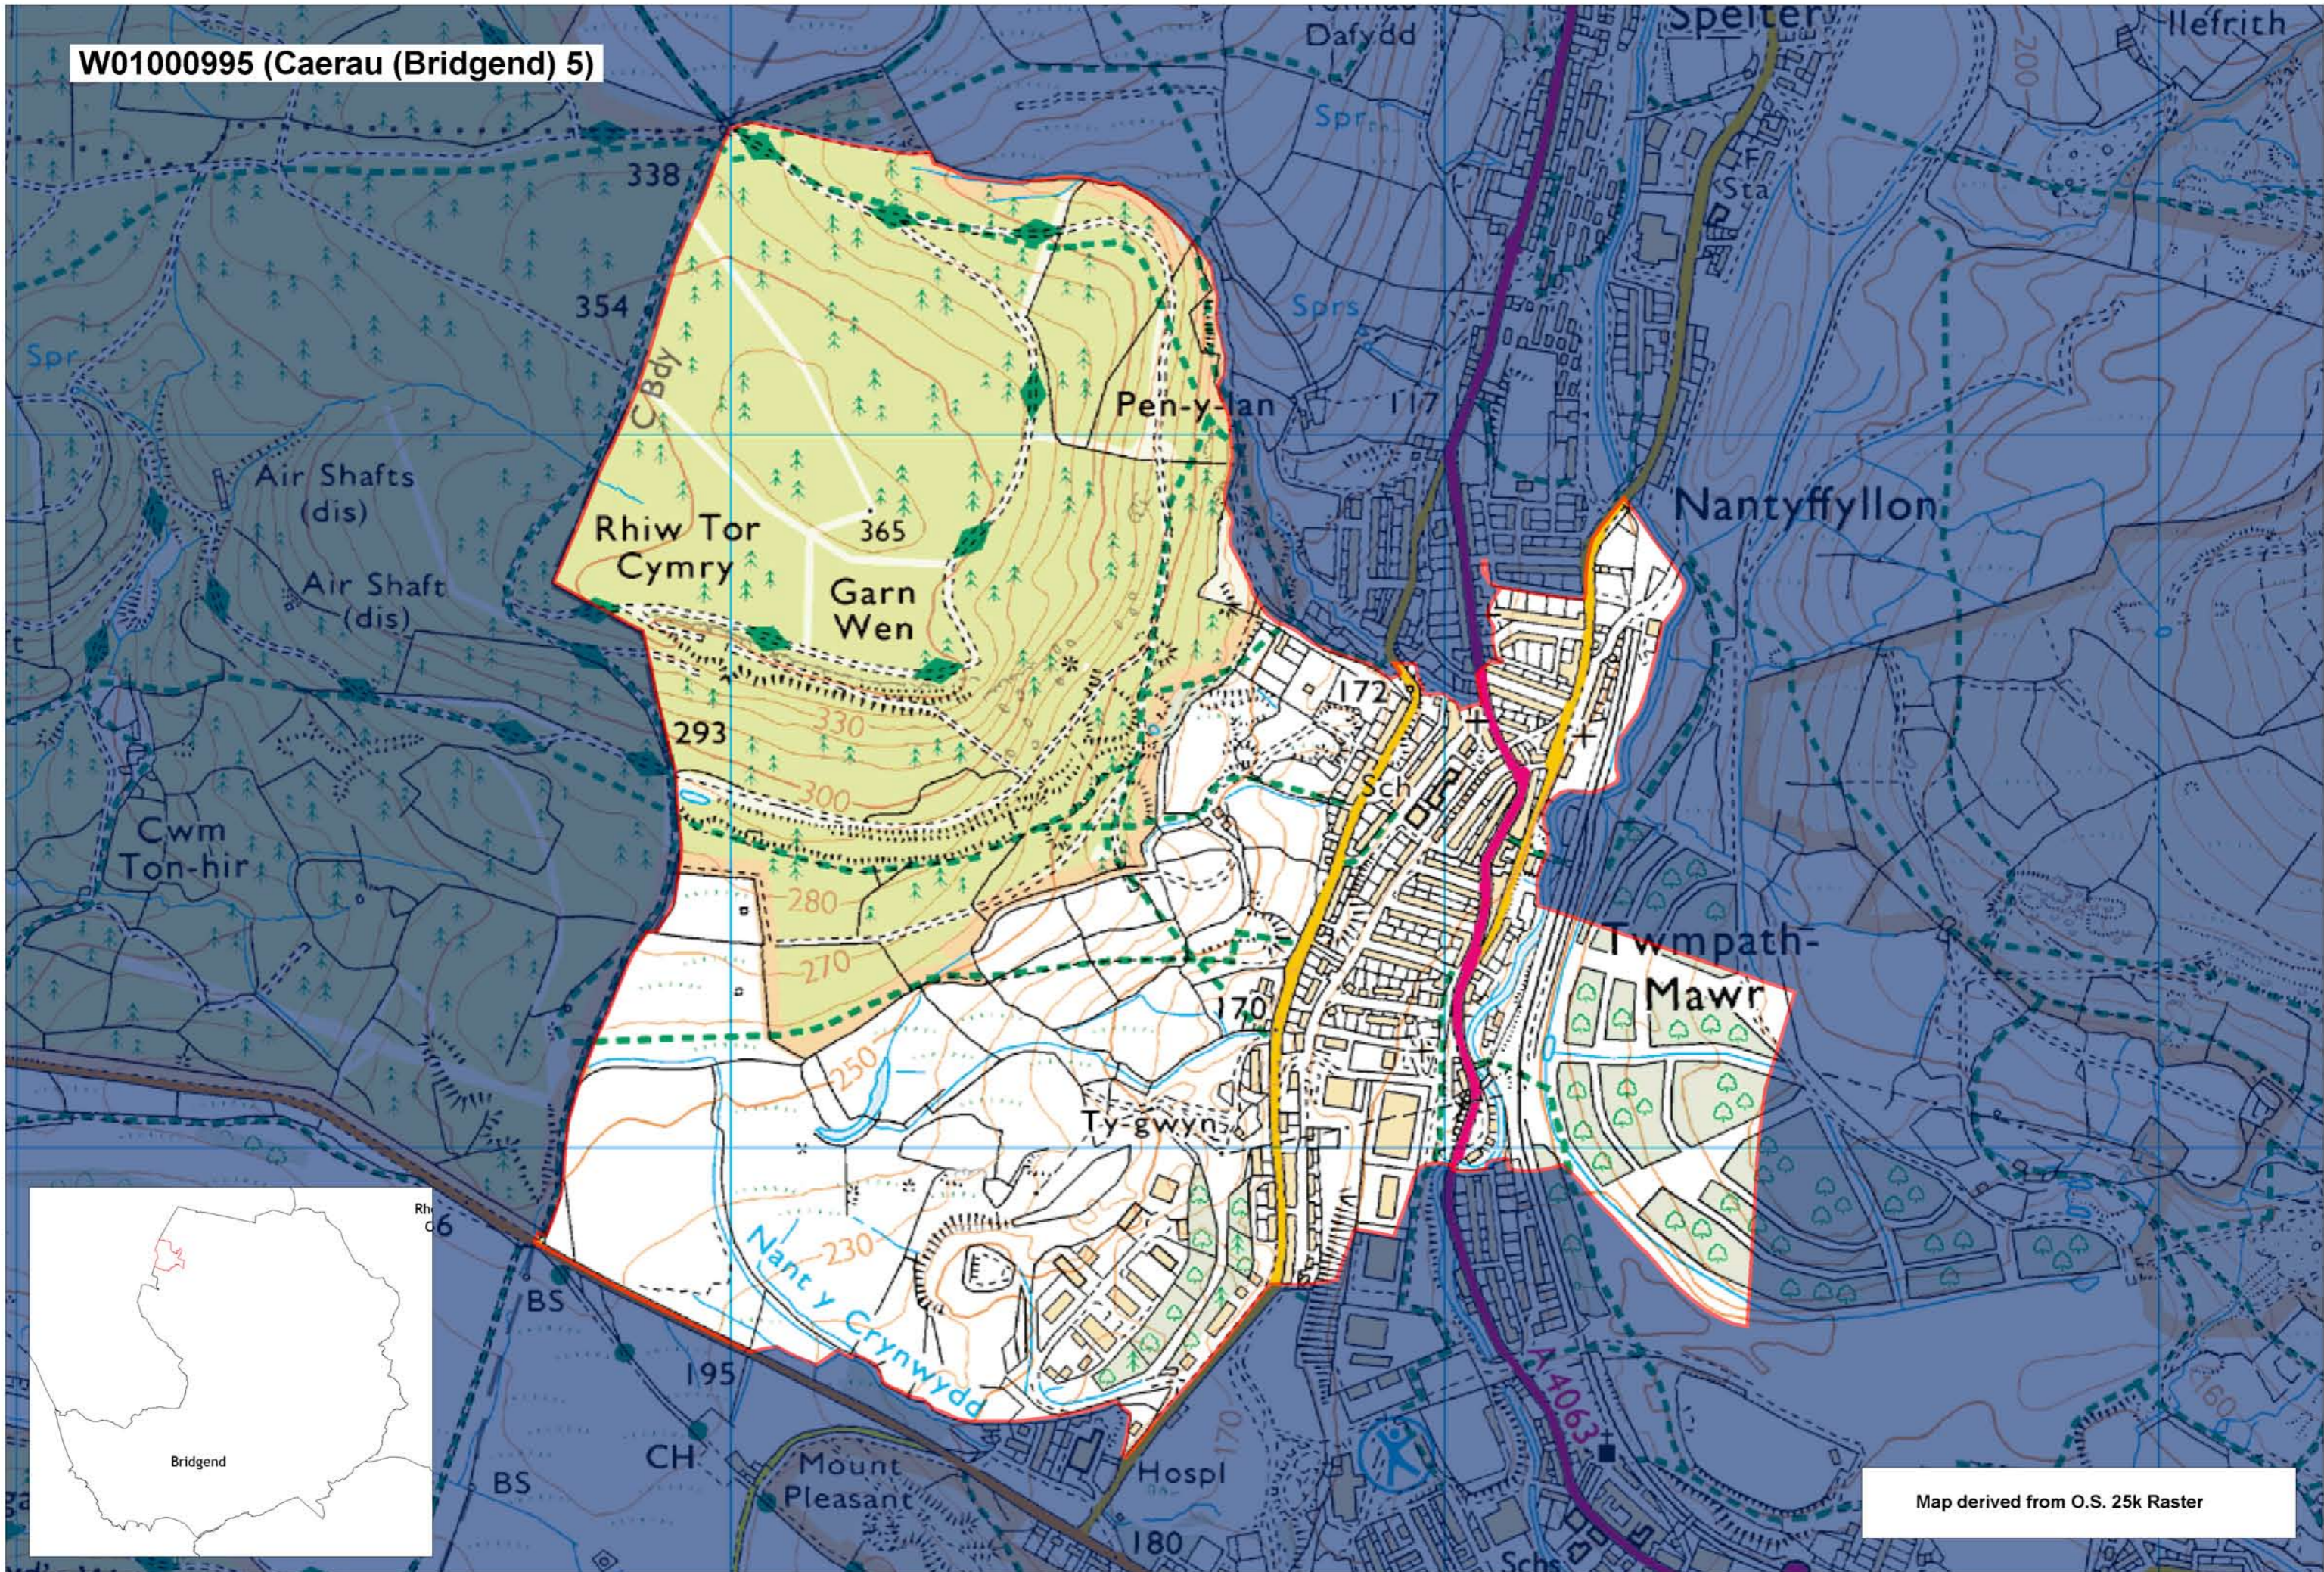

W01000995 (Caerau (Bridgend) 5)

Map derived from O.S. 25k Raster