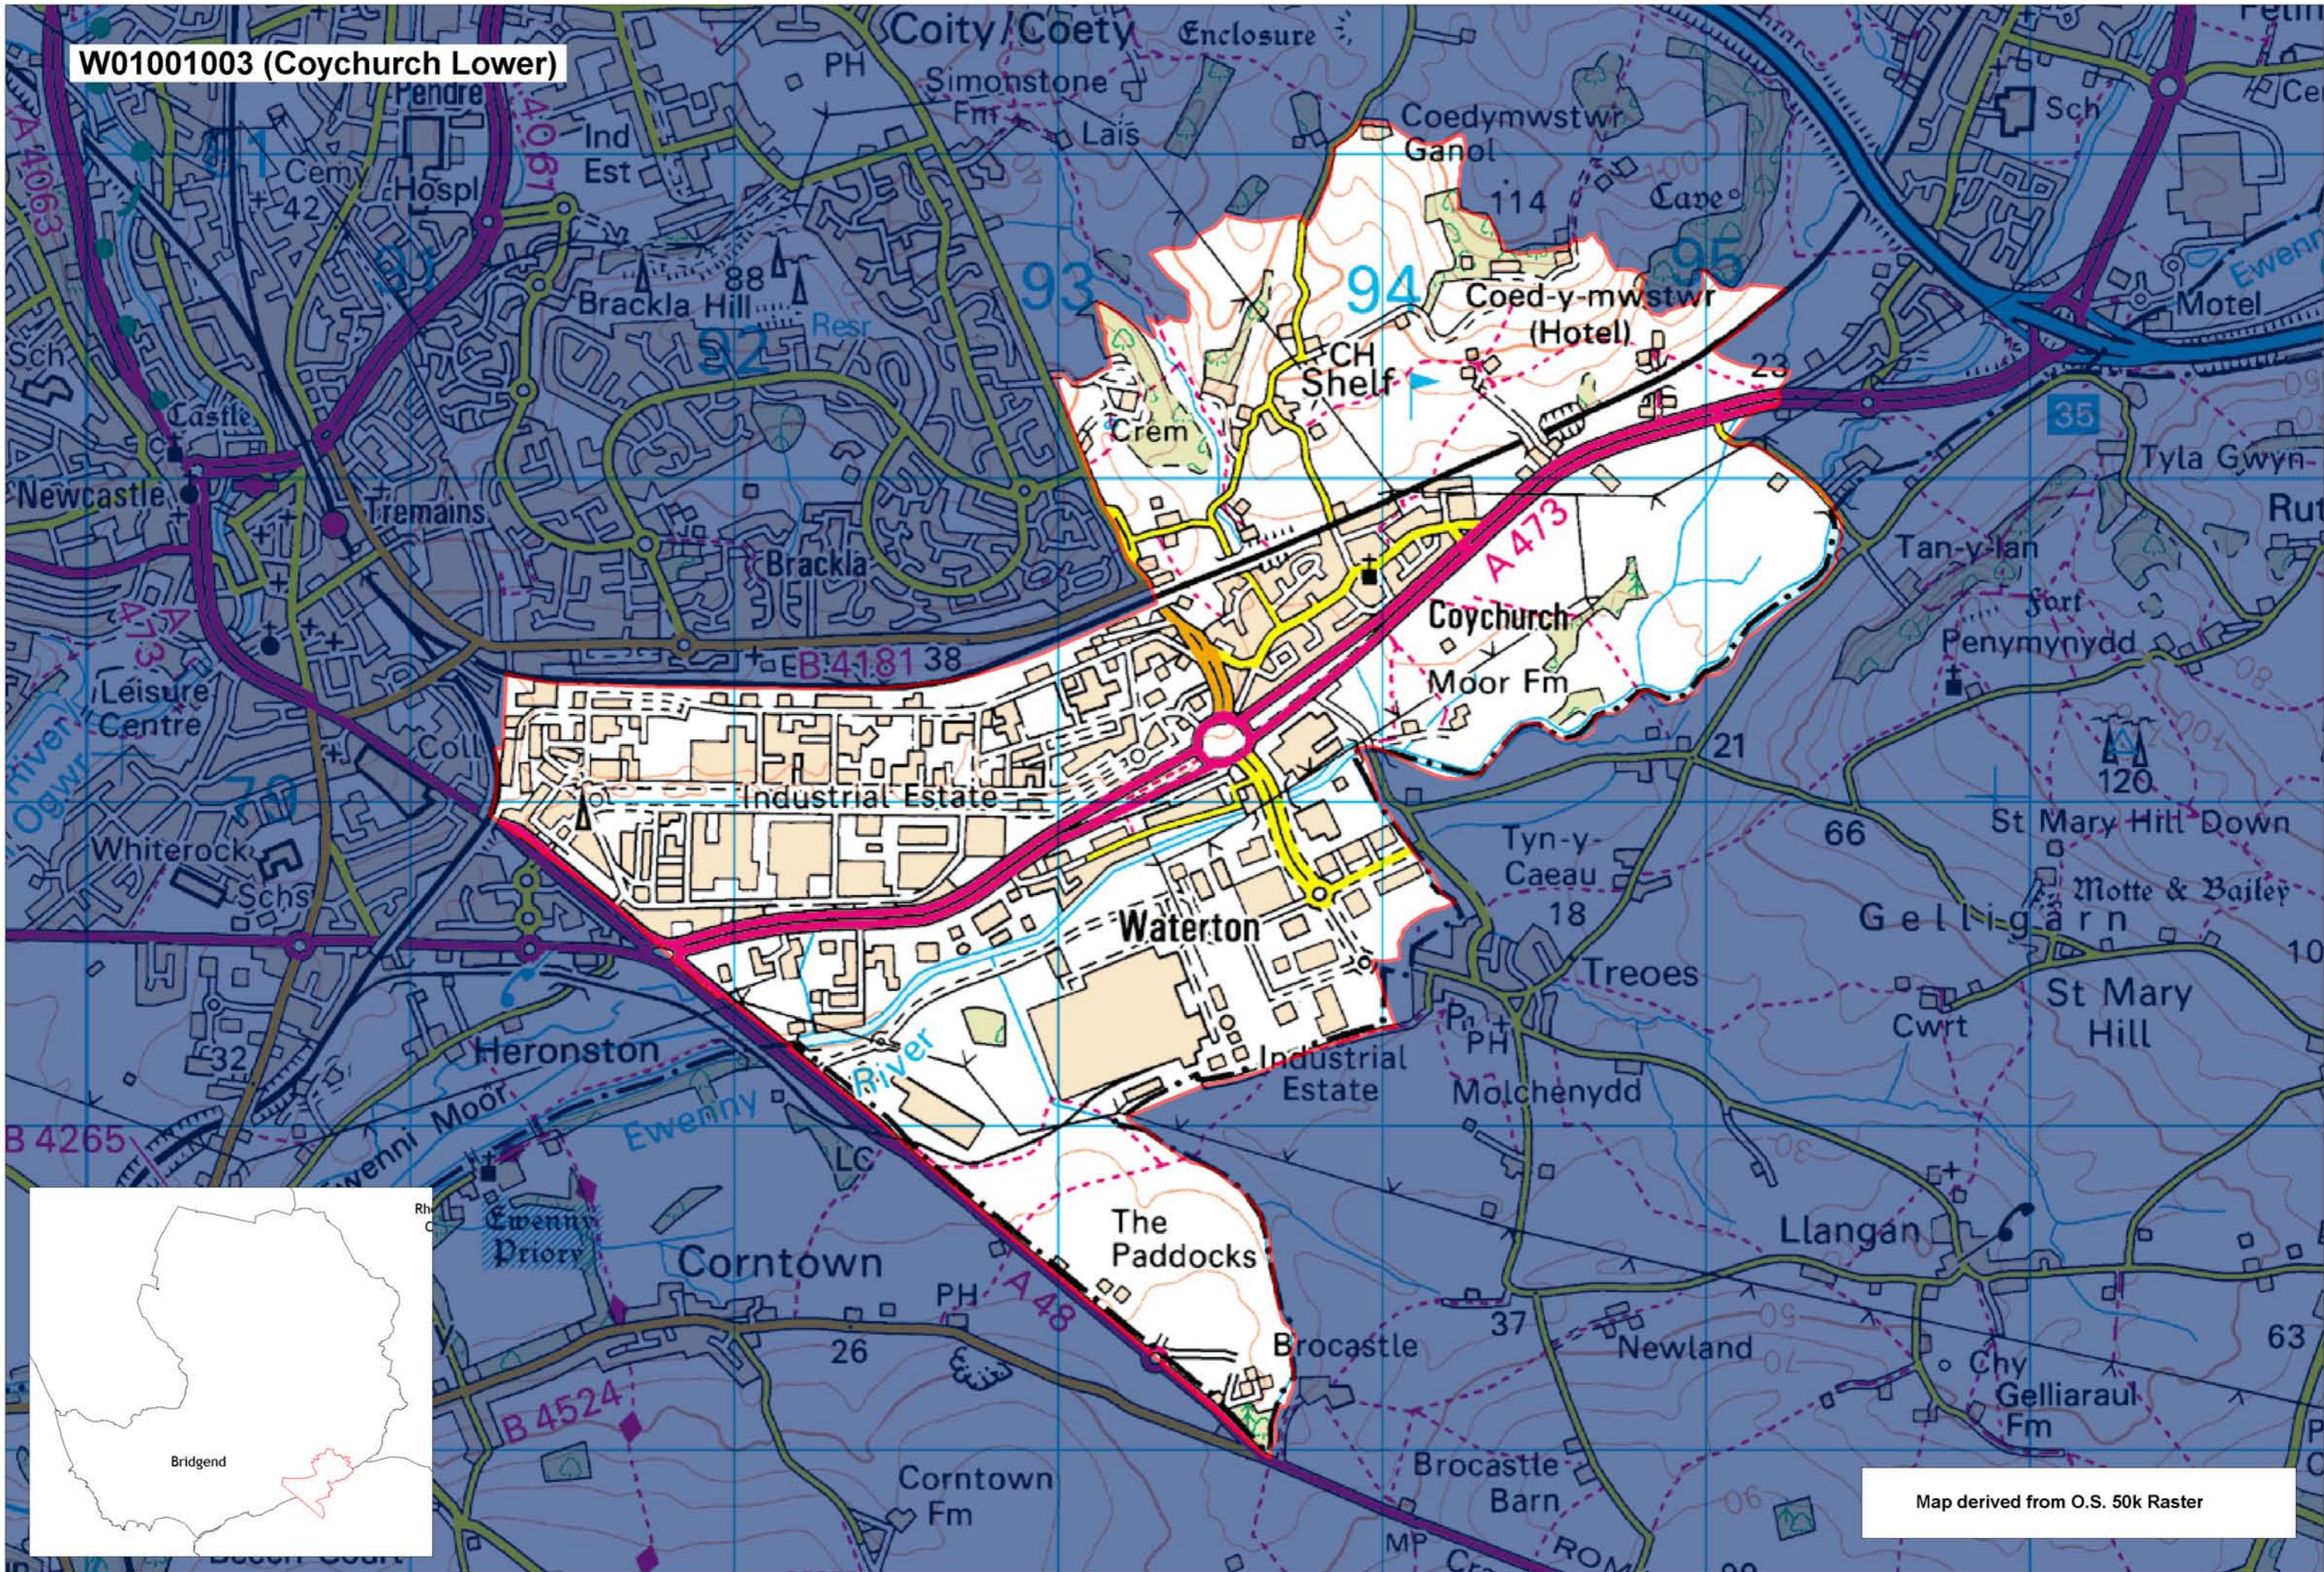

W01001003 (Coychurch Lower)

Map derived from O.S. 50k Raster