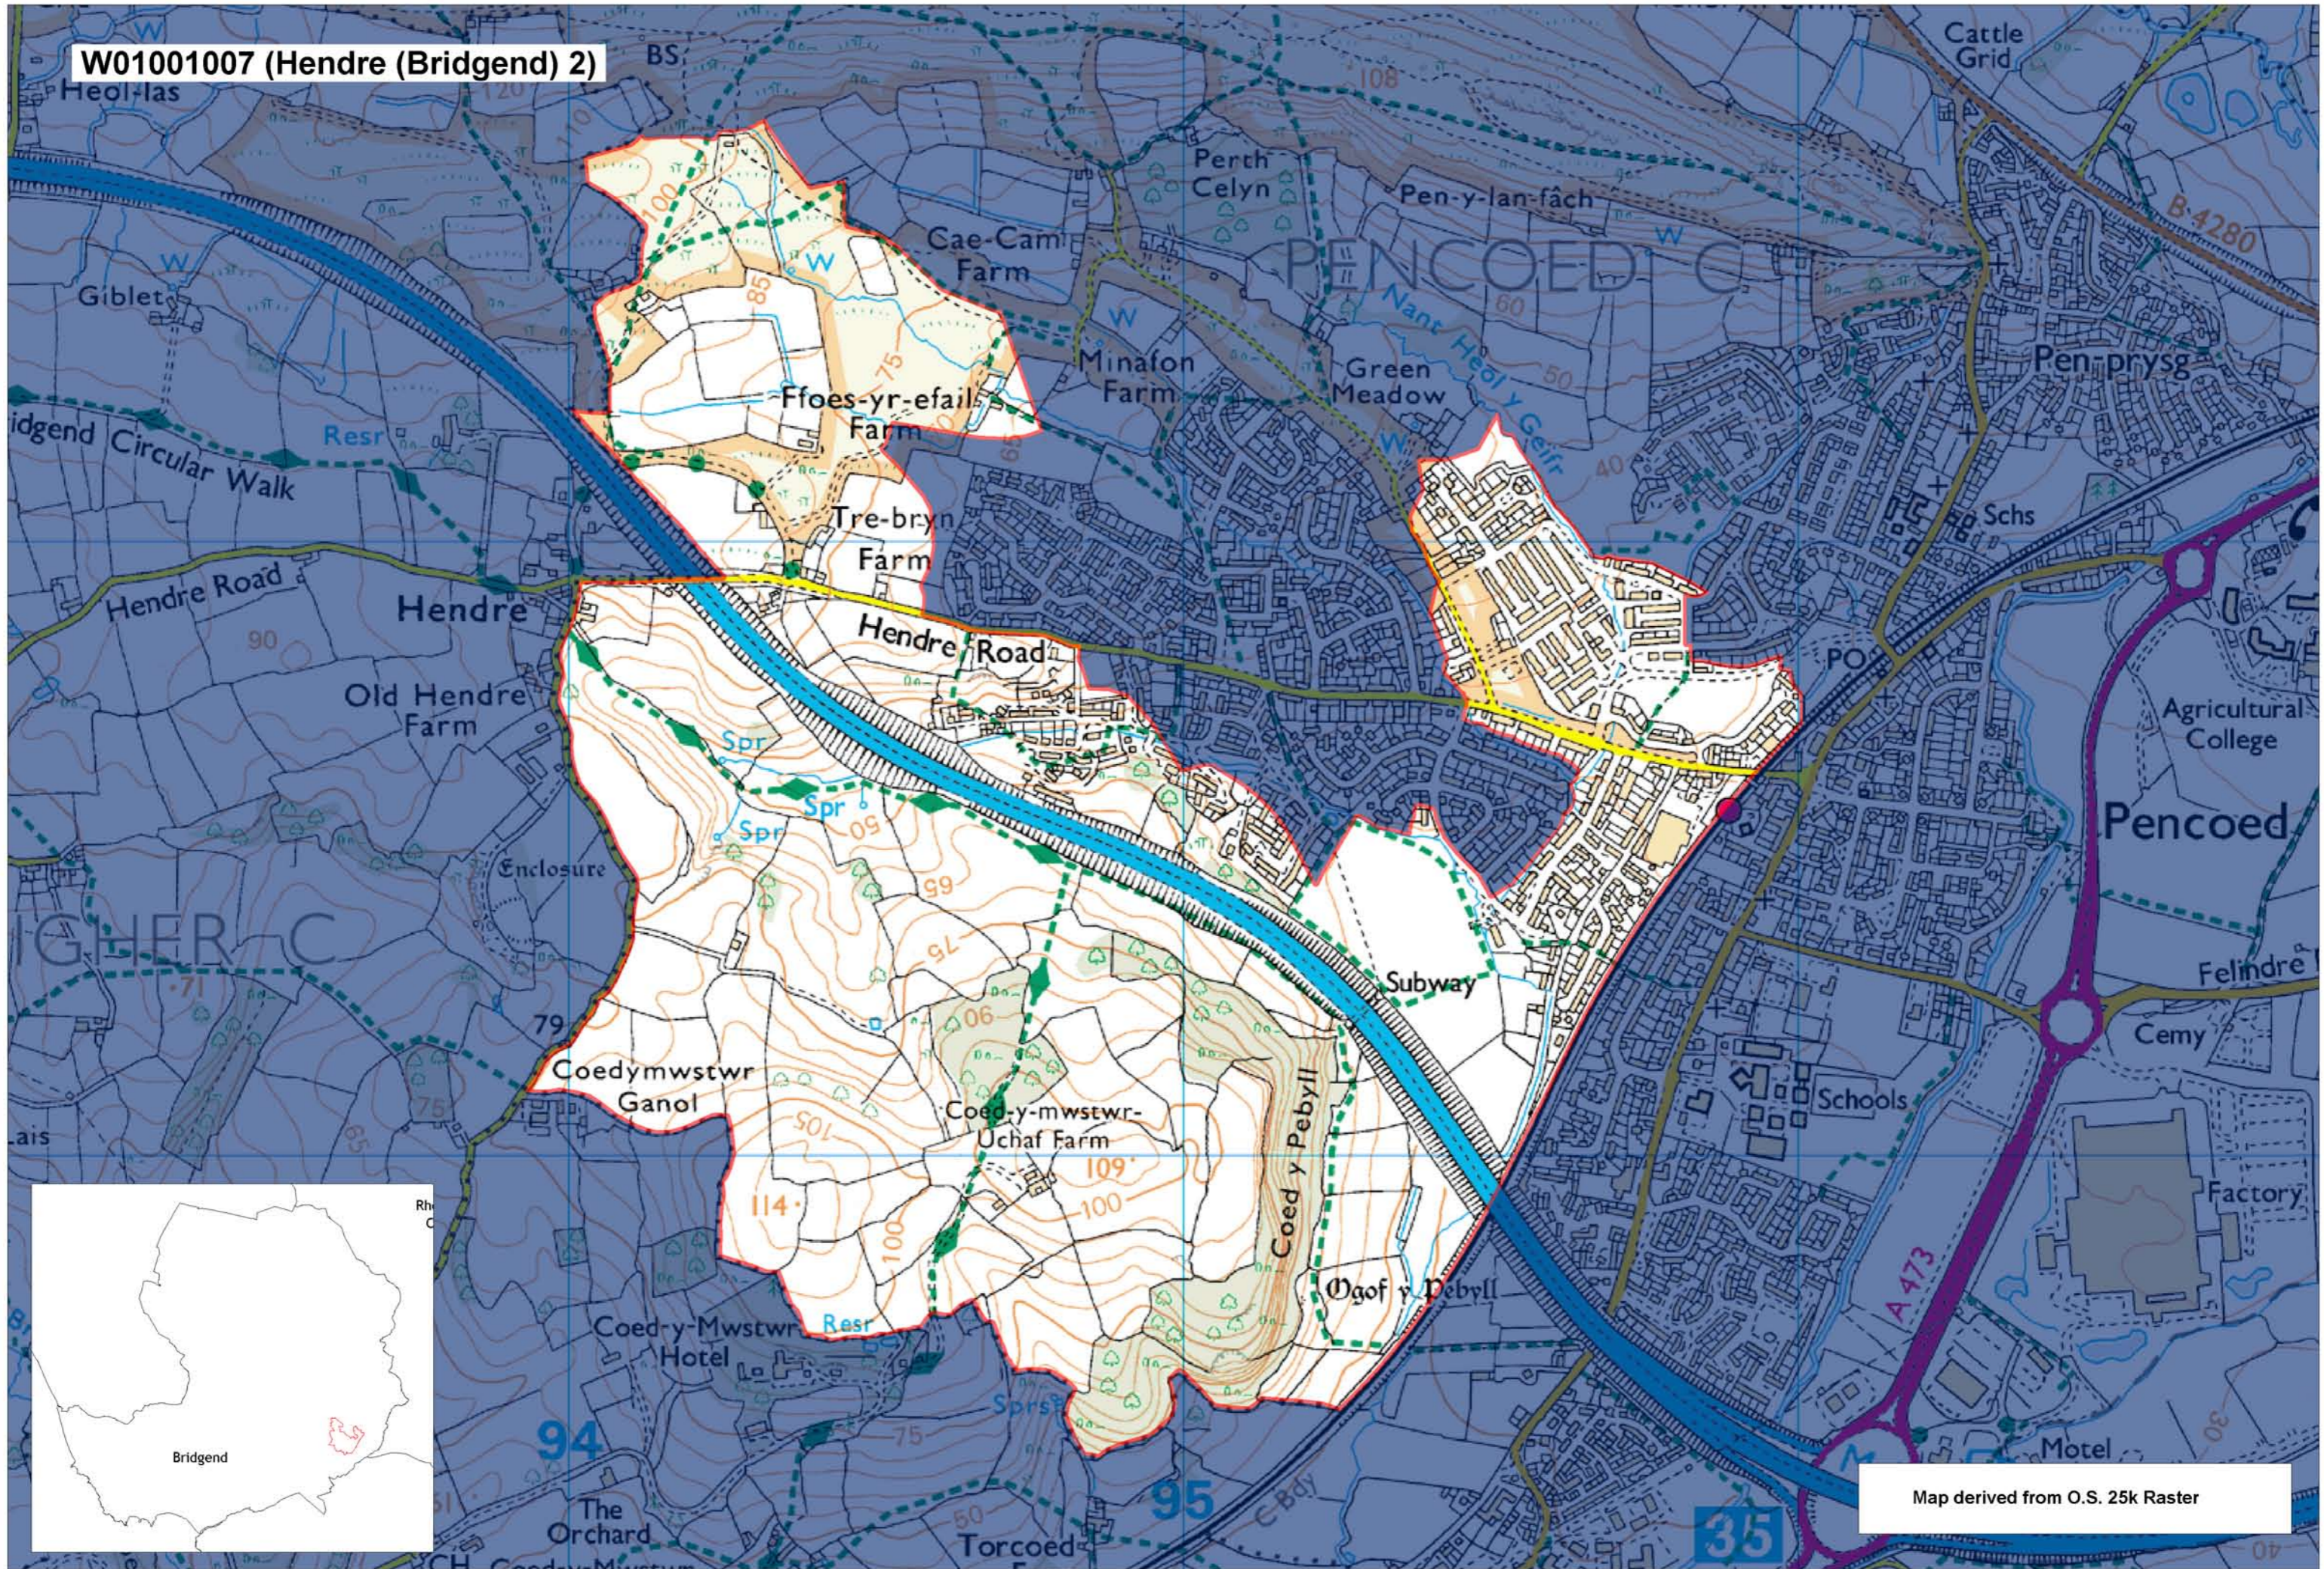

W01001007 (Hendre (Bridgend) 2)

Map derived from O.S. 25k Raster

Produced by Cartographics, Statistical Directorate, Welsh Assembly Government. Cynhyrchwyd gan Cartograffeg, Y Gyfarwyddiaeth Ystadegol, Llywodraeth Cynulliad Cymru.