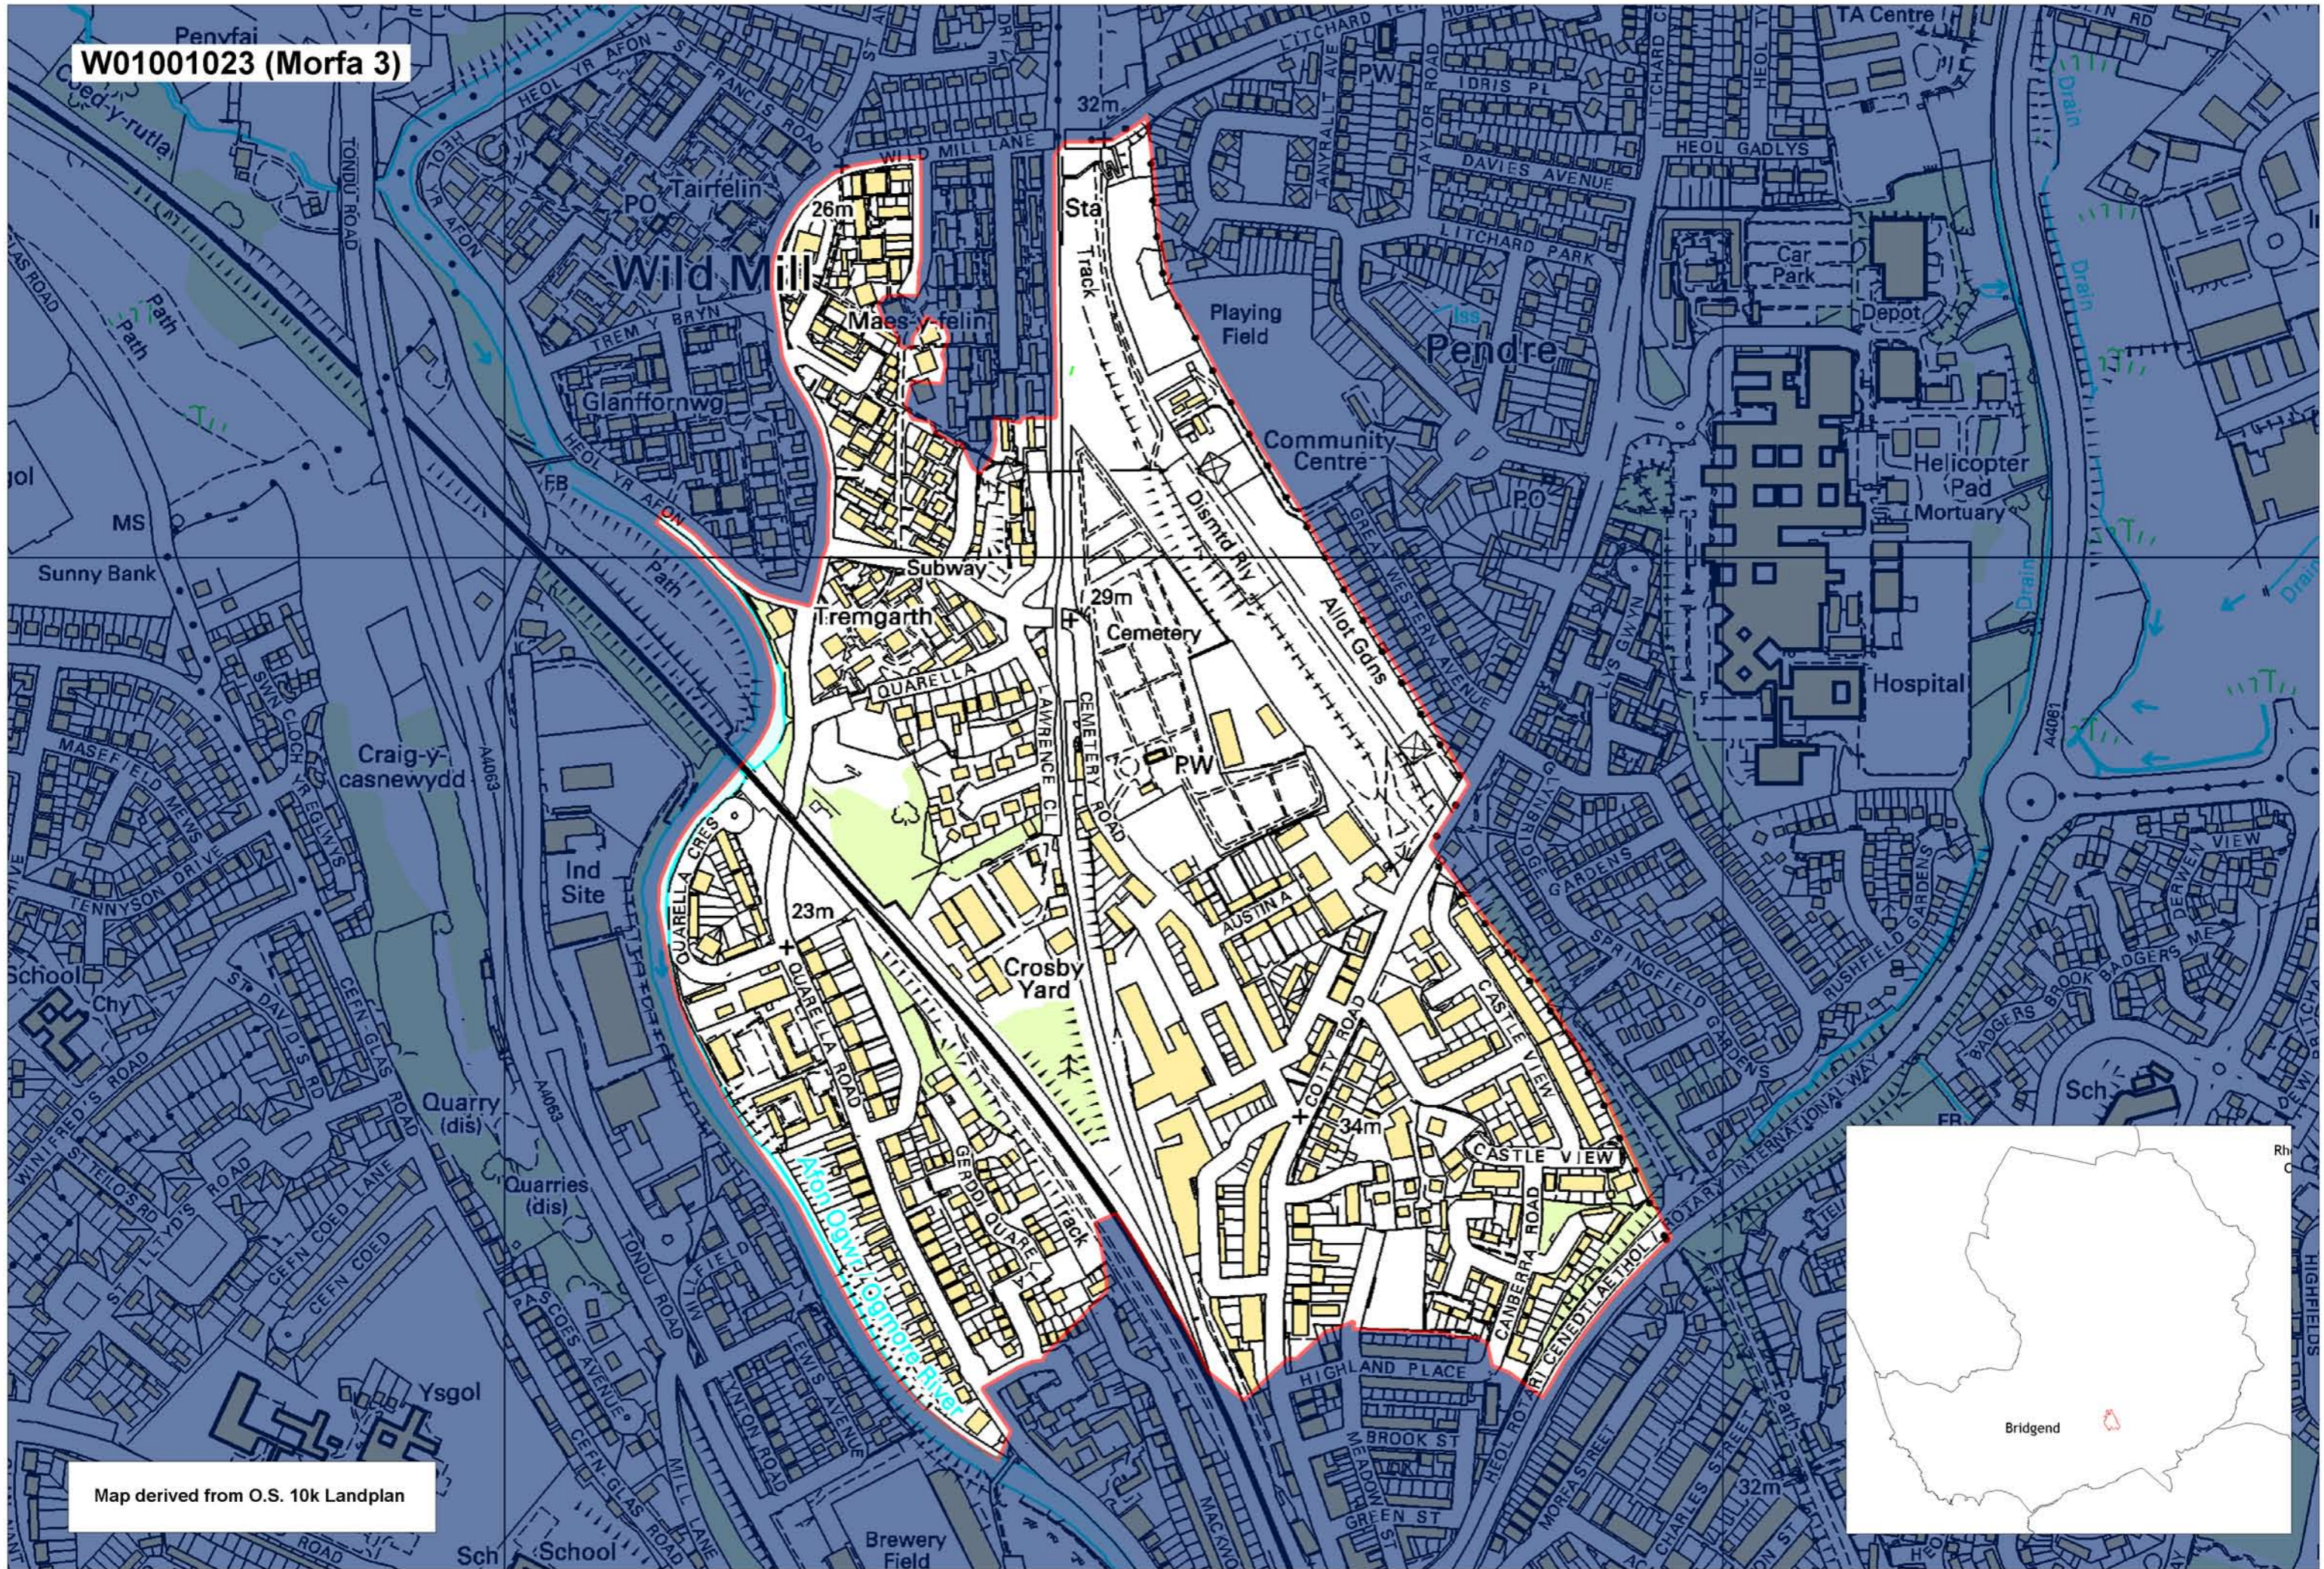

W01001023 (Morfa 3)

Map derived from O.S. 10k Landplan