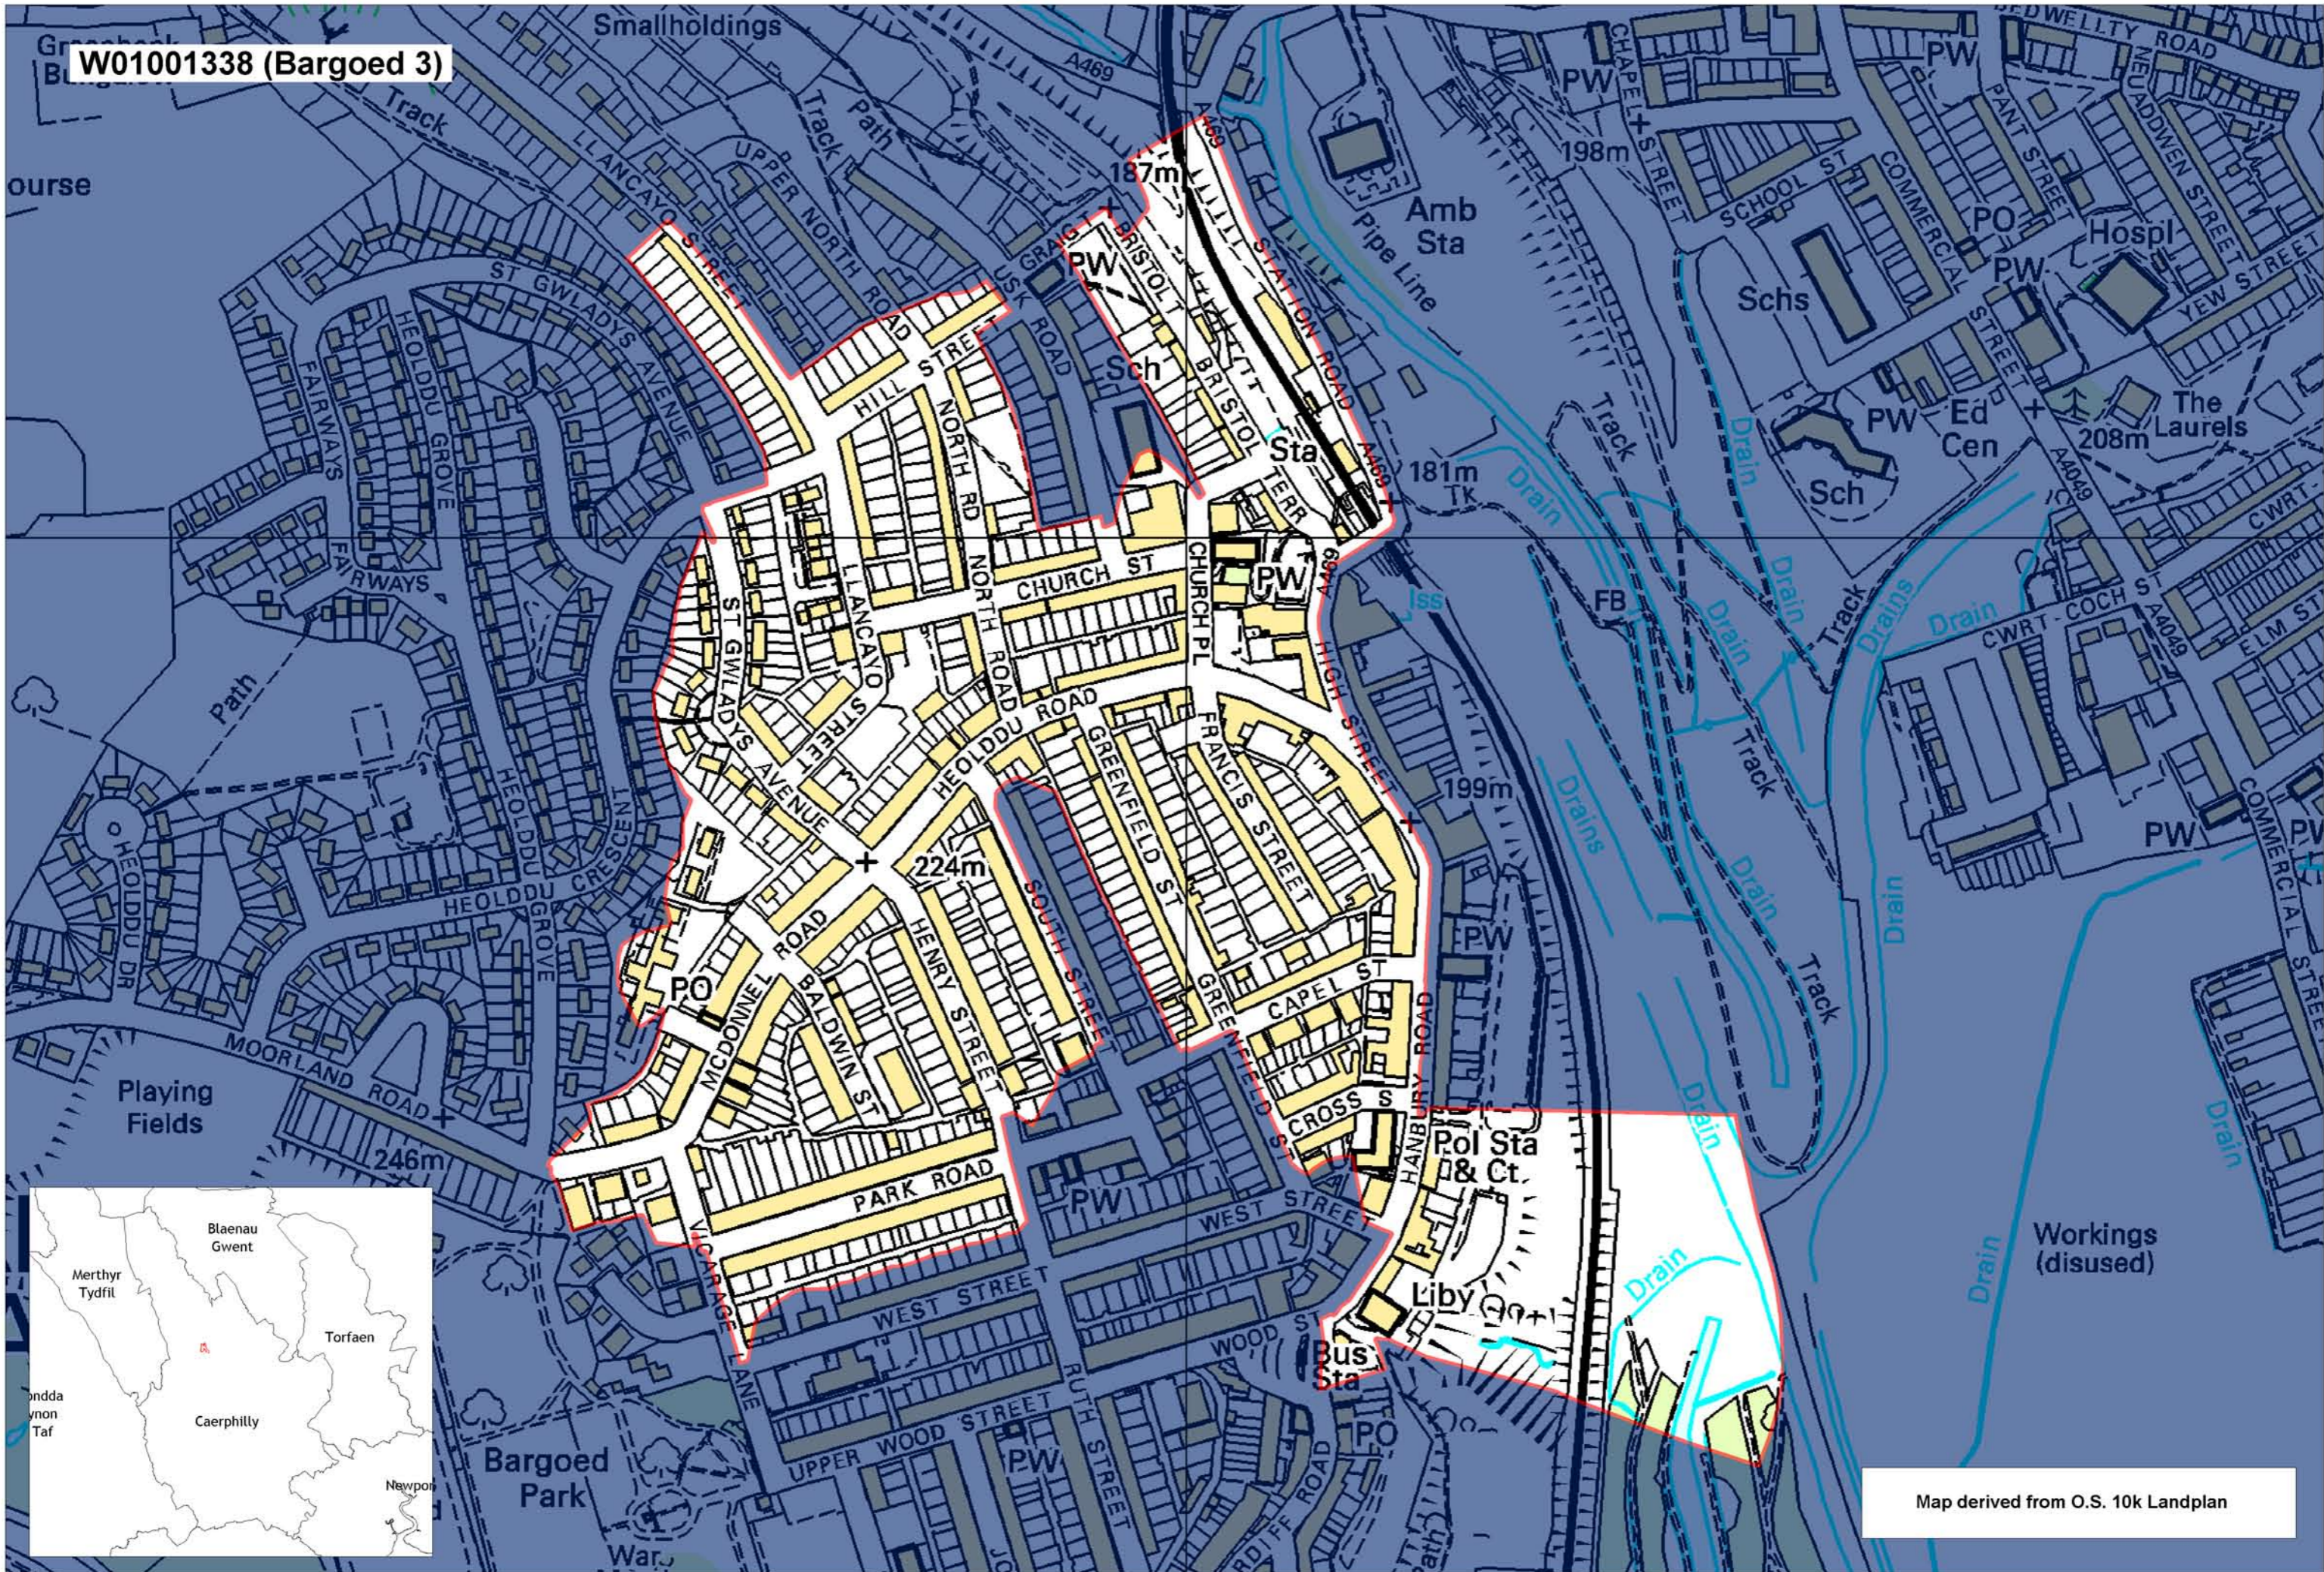

W01001338 (Bargoed 3)

Map derived from O.S. 10k Landplan