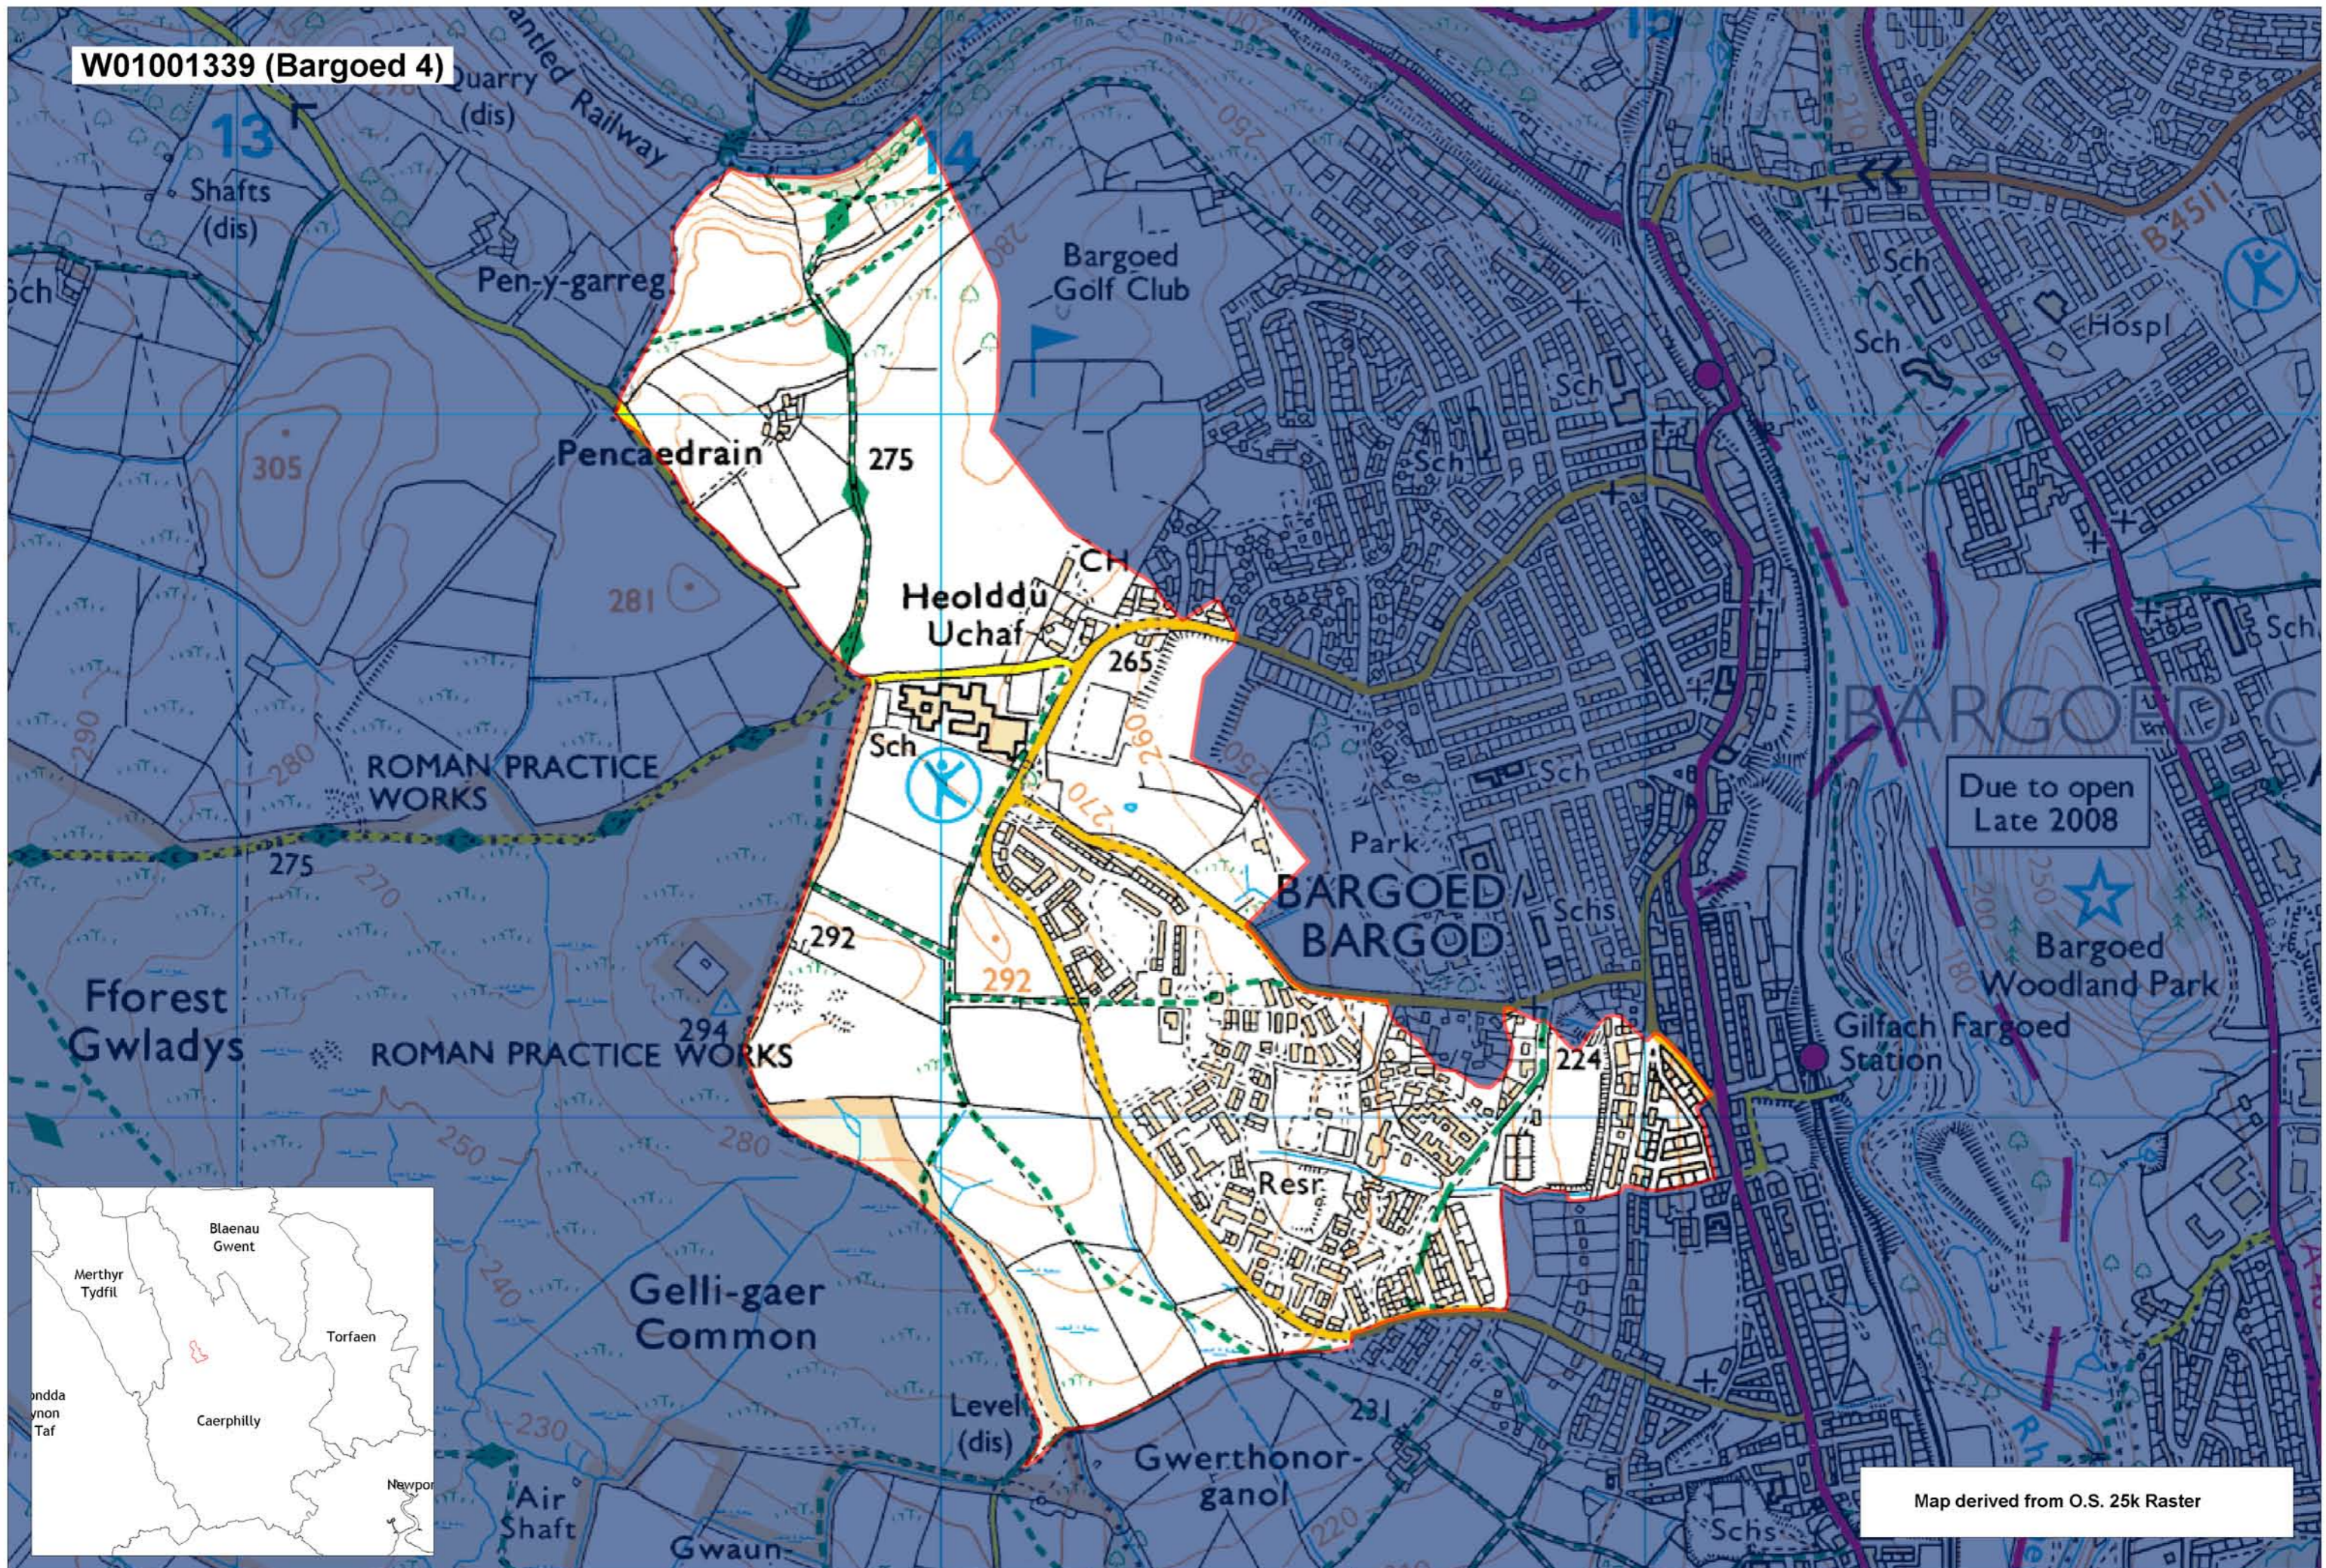

W01001339 (Bargoed 4)

Due to open
Late 2008