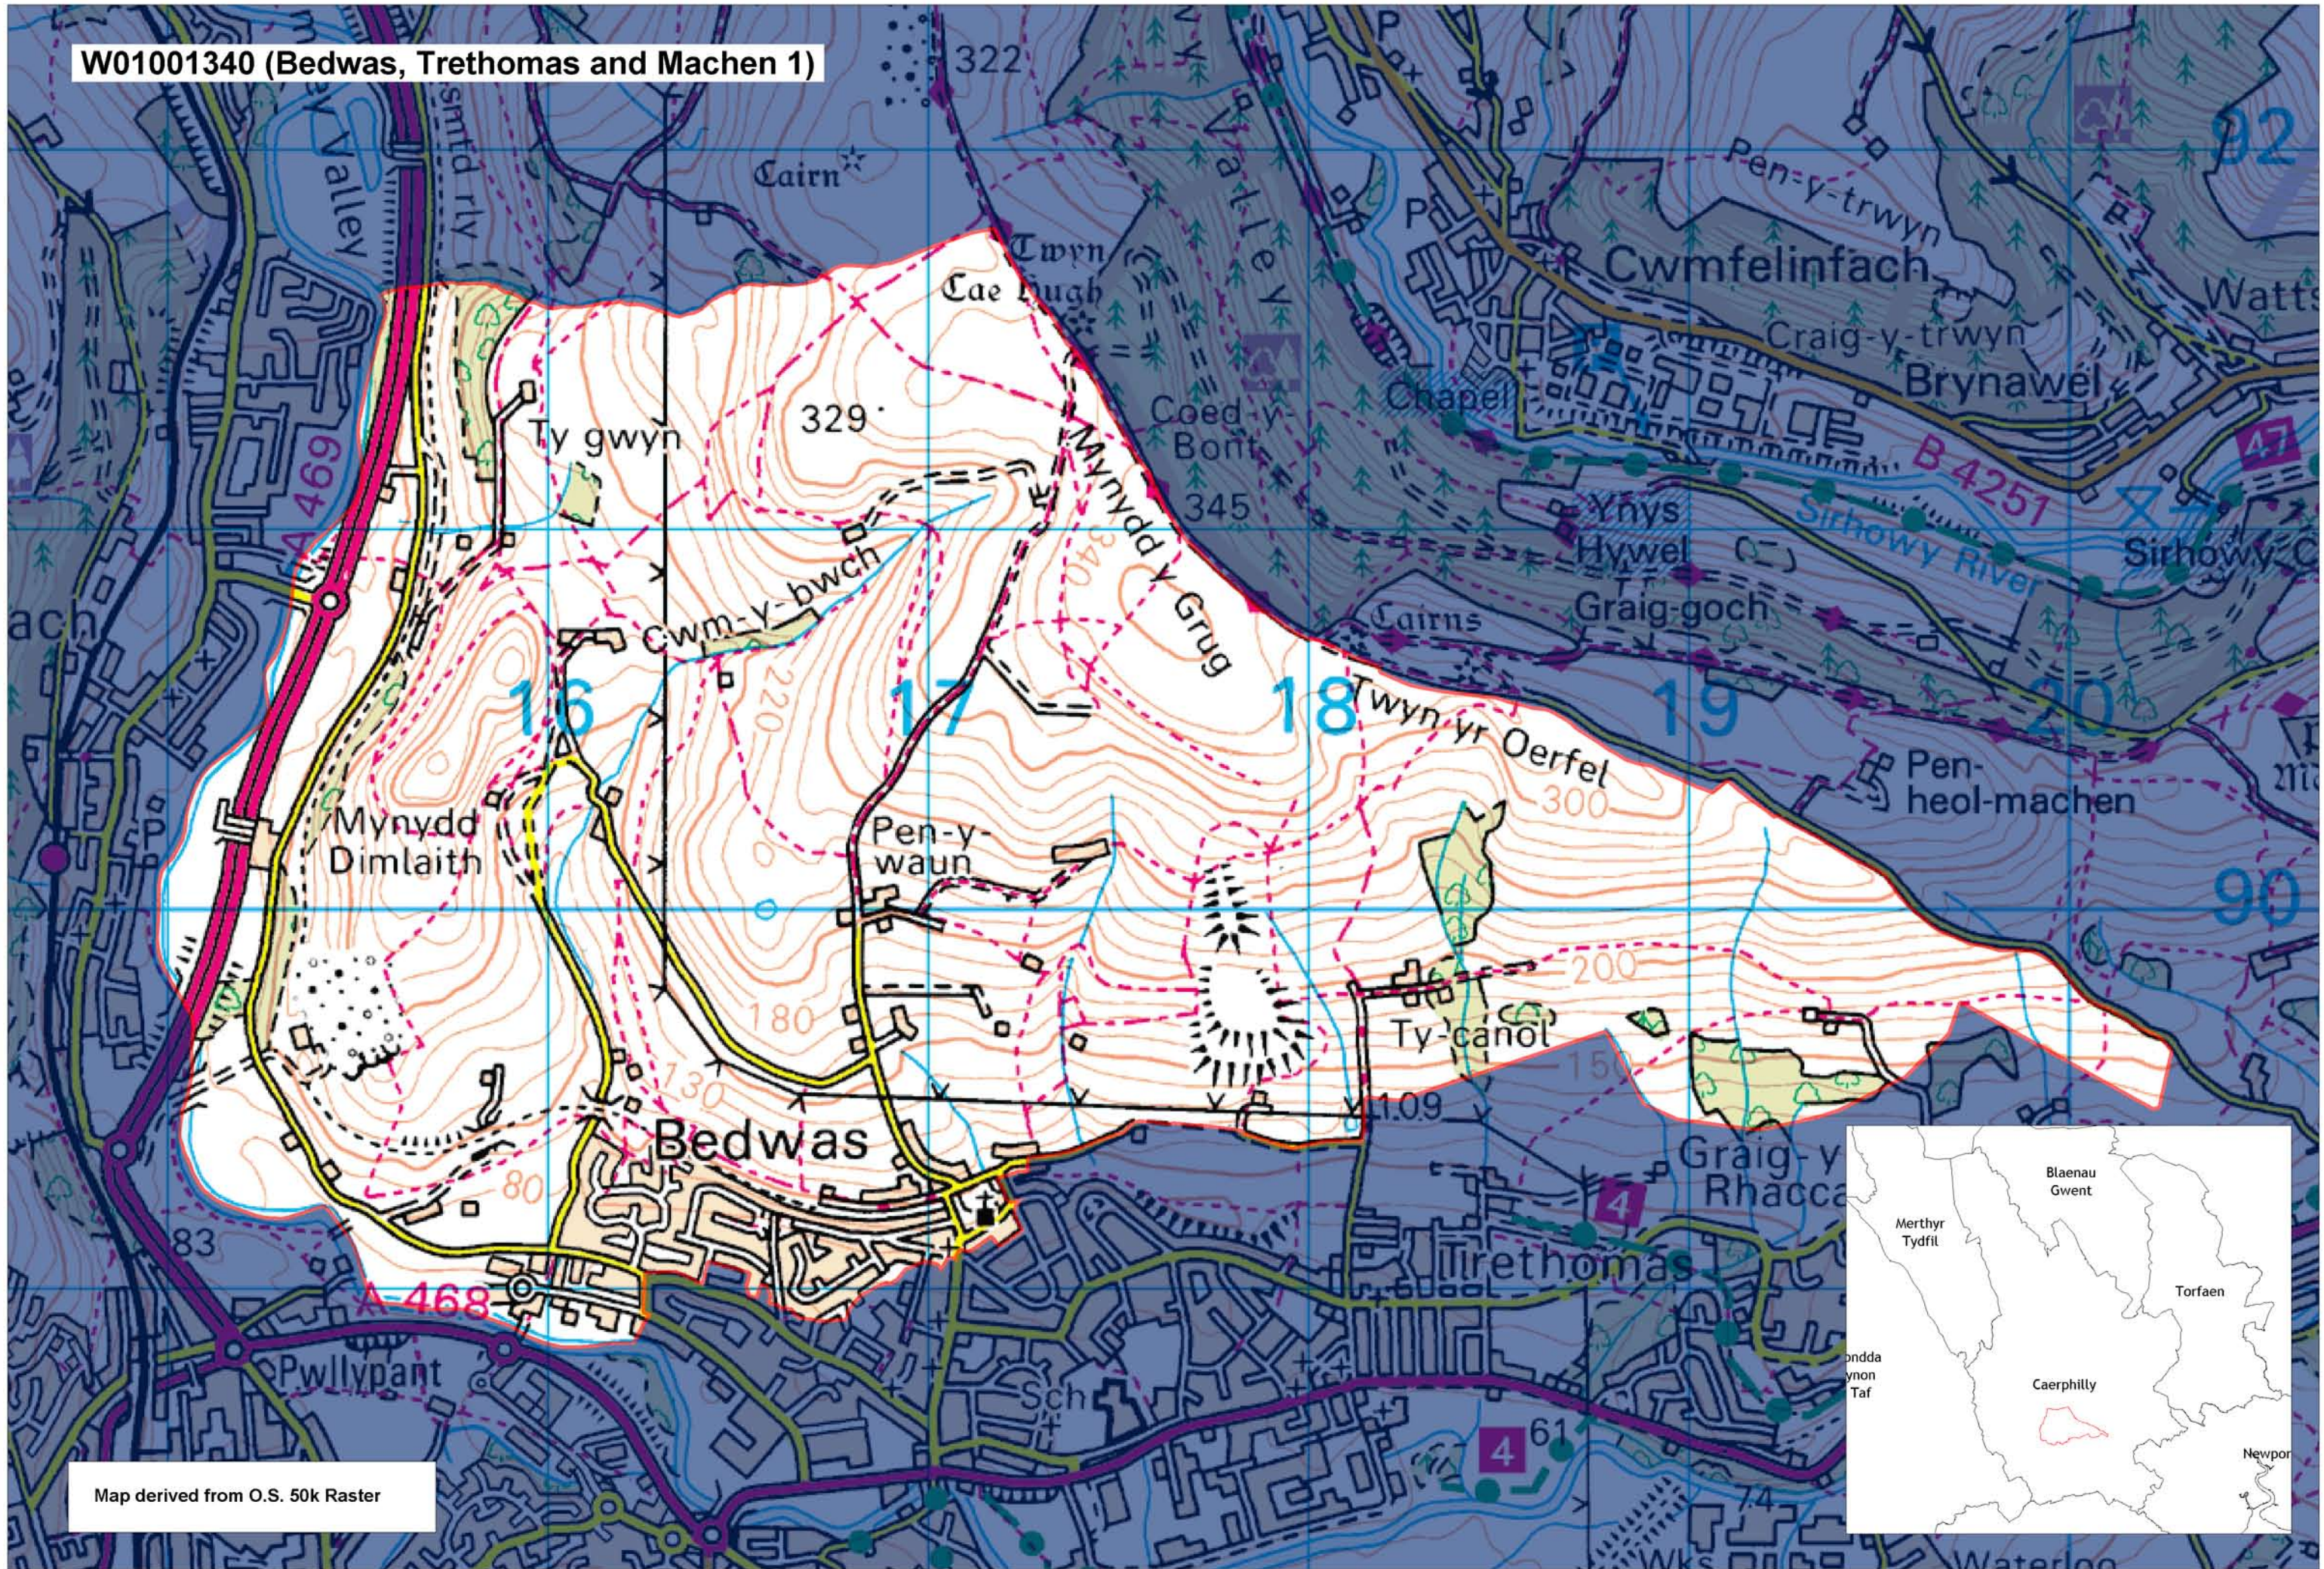

W01001340 (Bedwas, Trethomas and Machen 1)

Map derived from O.S. 50k Raster

This map is based upon the Ordnance Survey material with the permission of Ordnance Survey on behalf of The Controller of Her Majesty's Stationery Office. © Crown copyright 2008. Unauthorised reproduction infringes Crown copyright and may lead to prosecution or civil proceedings. Welsh Assembly Government. Licence Number: 100017916. Mae'r map hwn yn seiliedig ar ddeunydd yr Arolwg Ordnans gyda chaniatâd Arolwg Ordnans ar ran Rheolwr Lyfrau Ei Mawrhydi. © Hawffraint y Goron 2008. Mae atgynhyrchu heb ganiatâd yn torri hawffraint y Goron a gall hyn arwain at erlyniad neu achos sifil. Llywodraeth Cynulliad Cymru. Rhif trwydded 100017916.