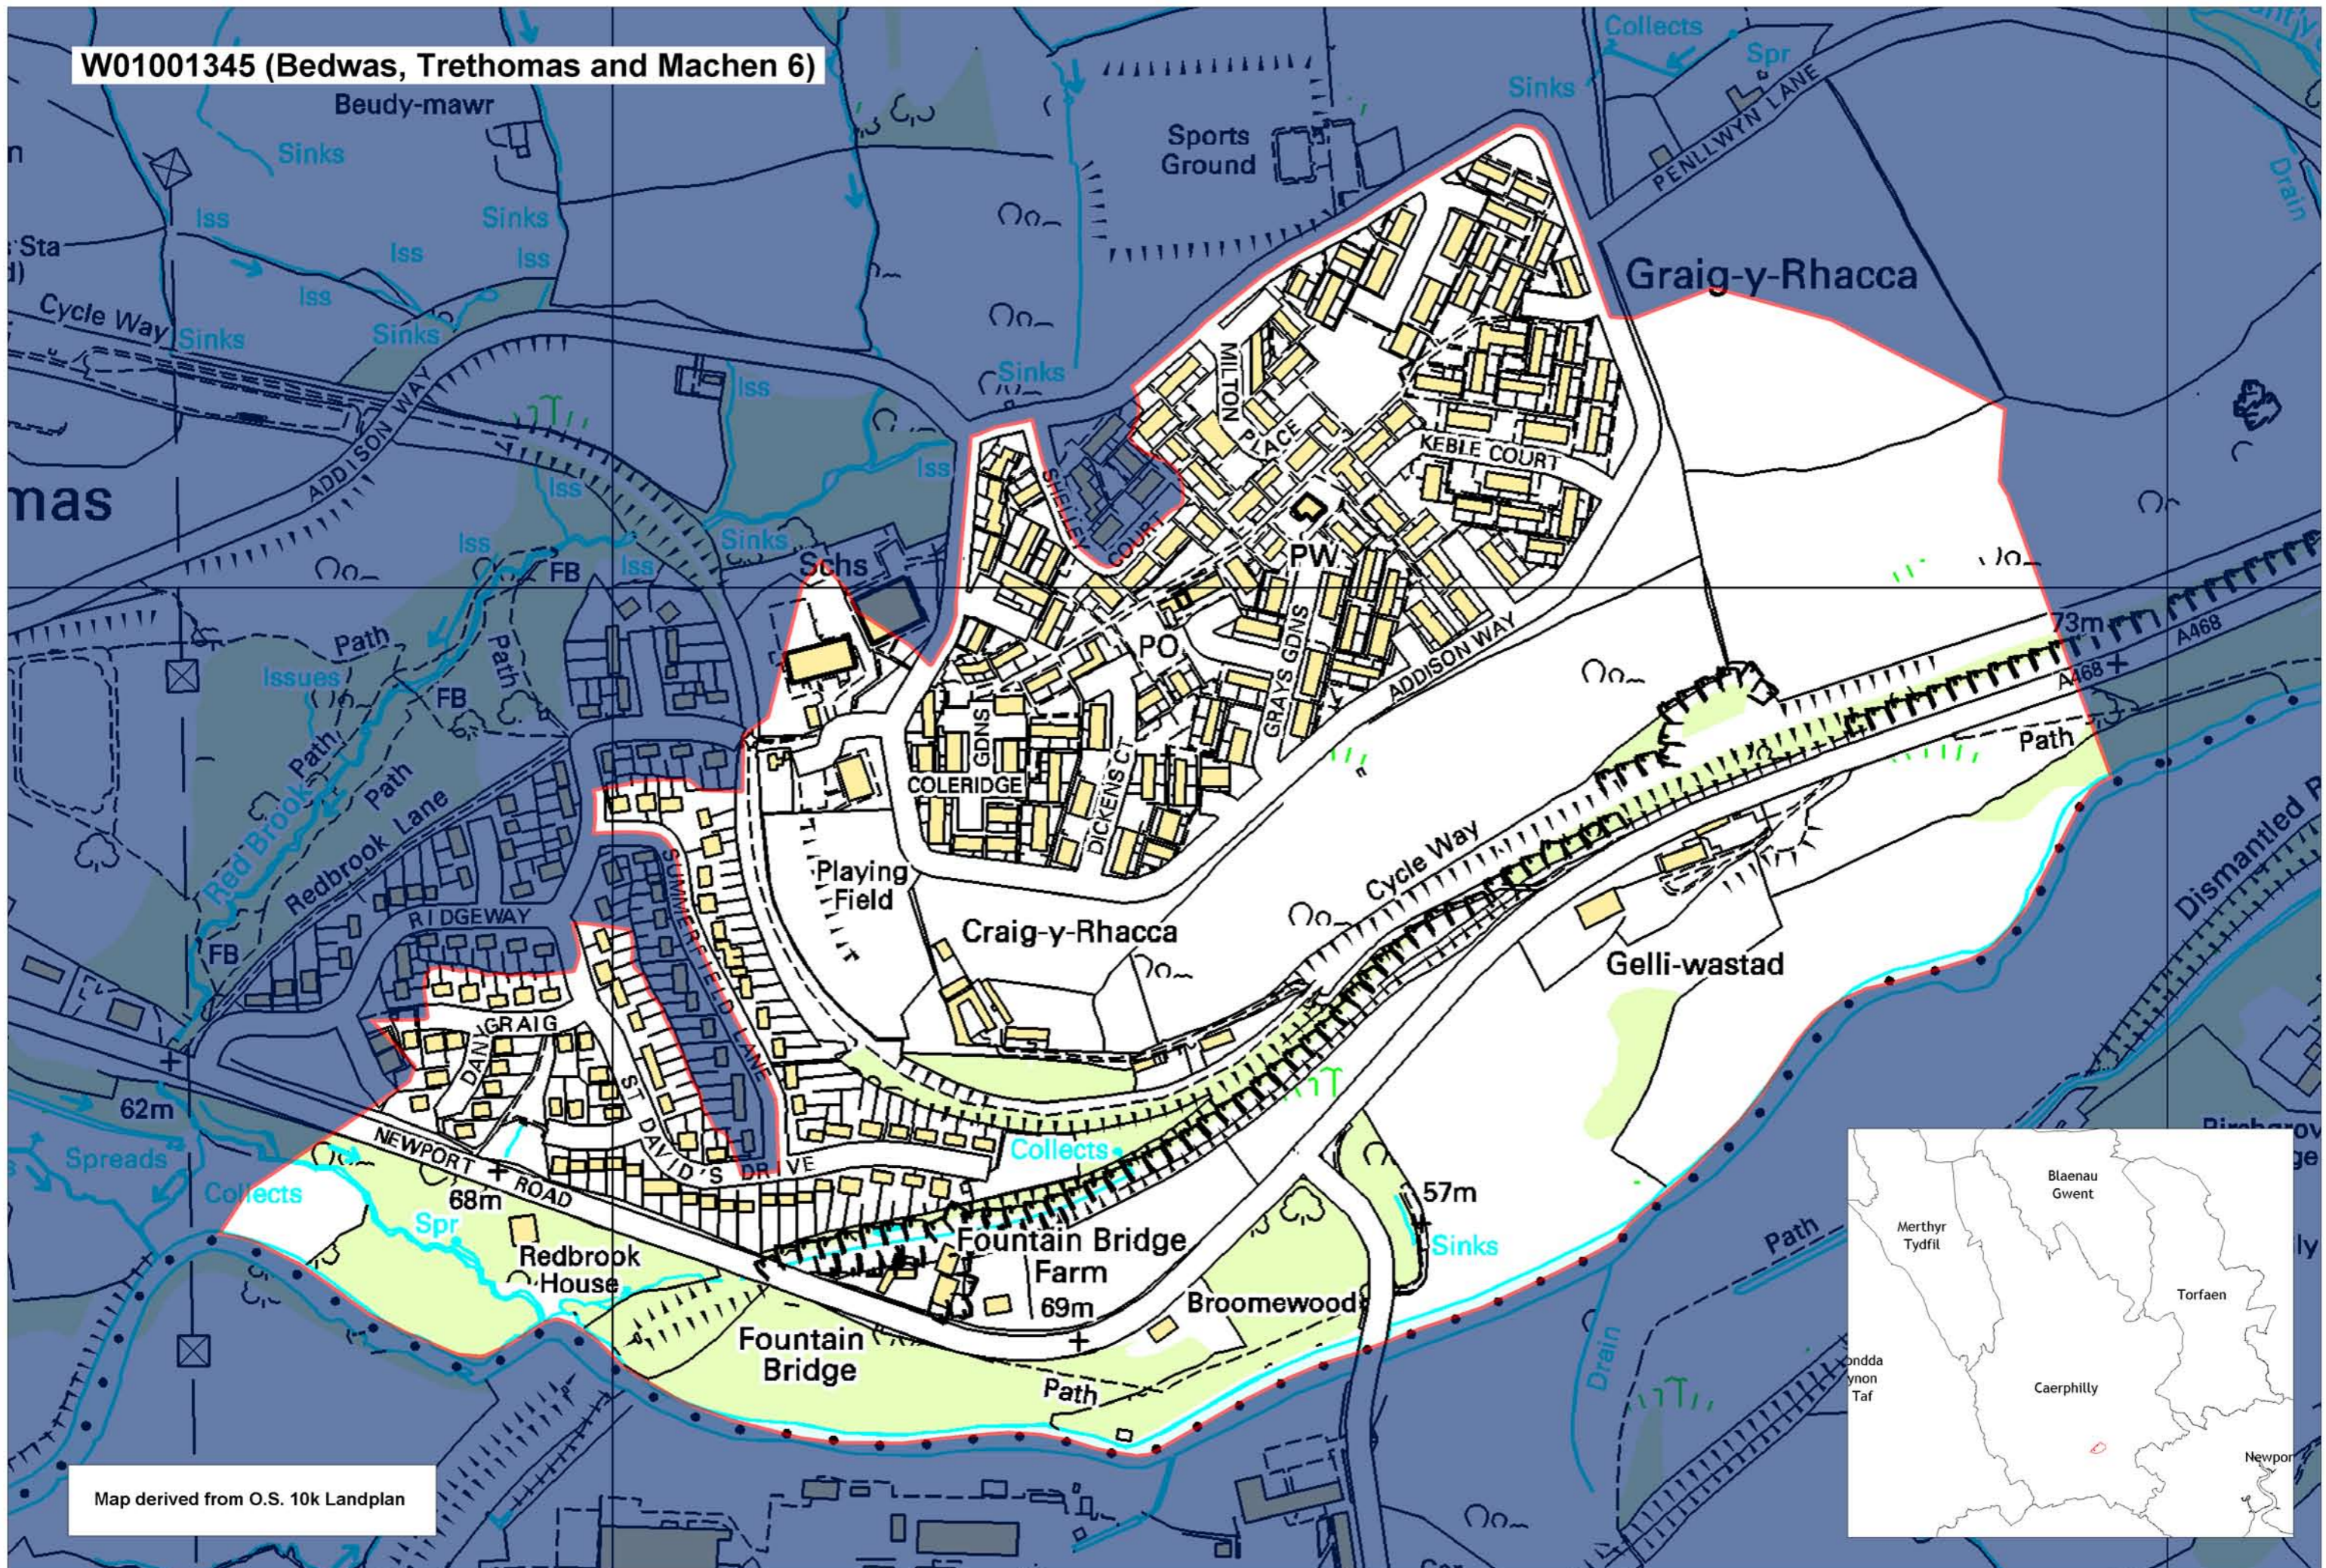

W01001345 (Bedwas, Trethomas and Machen 6)

Map derived from O.S. 10k Landplan