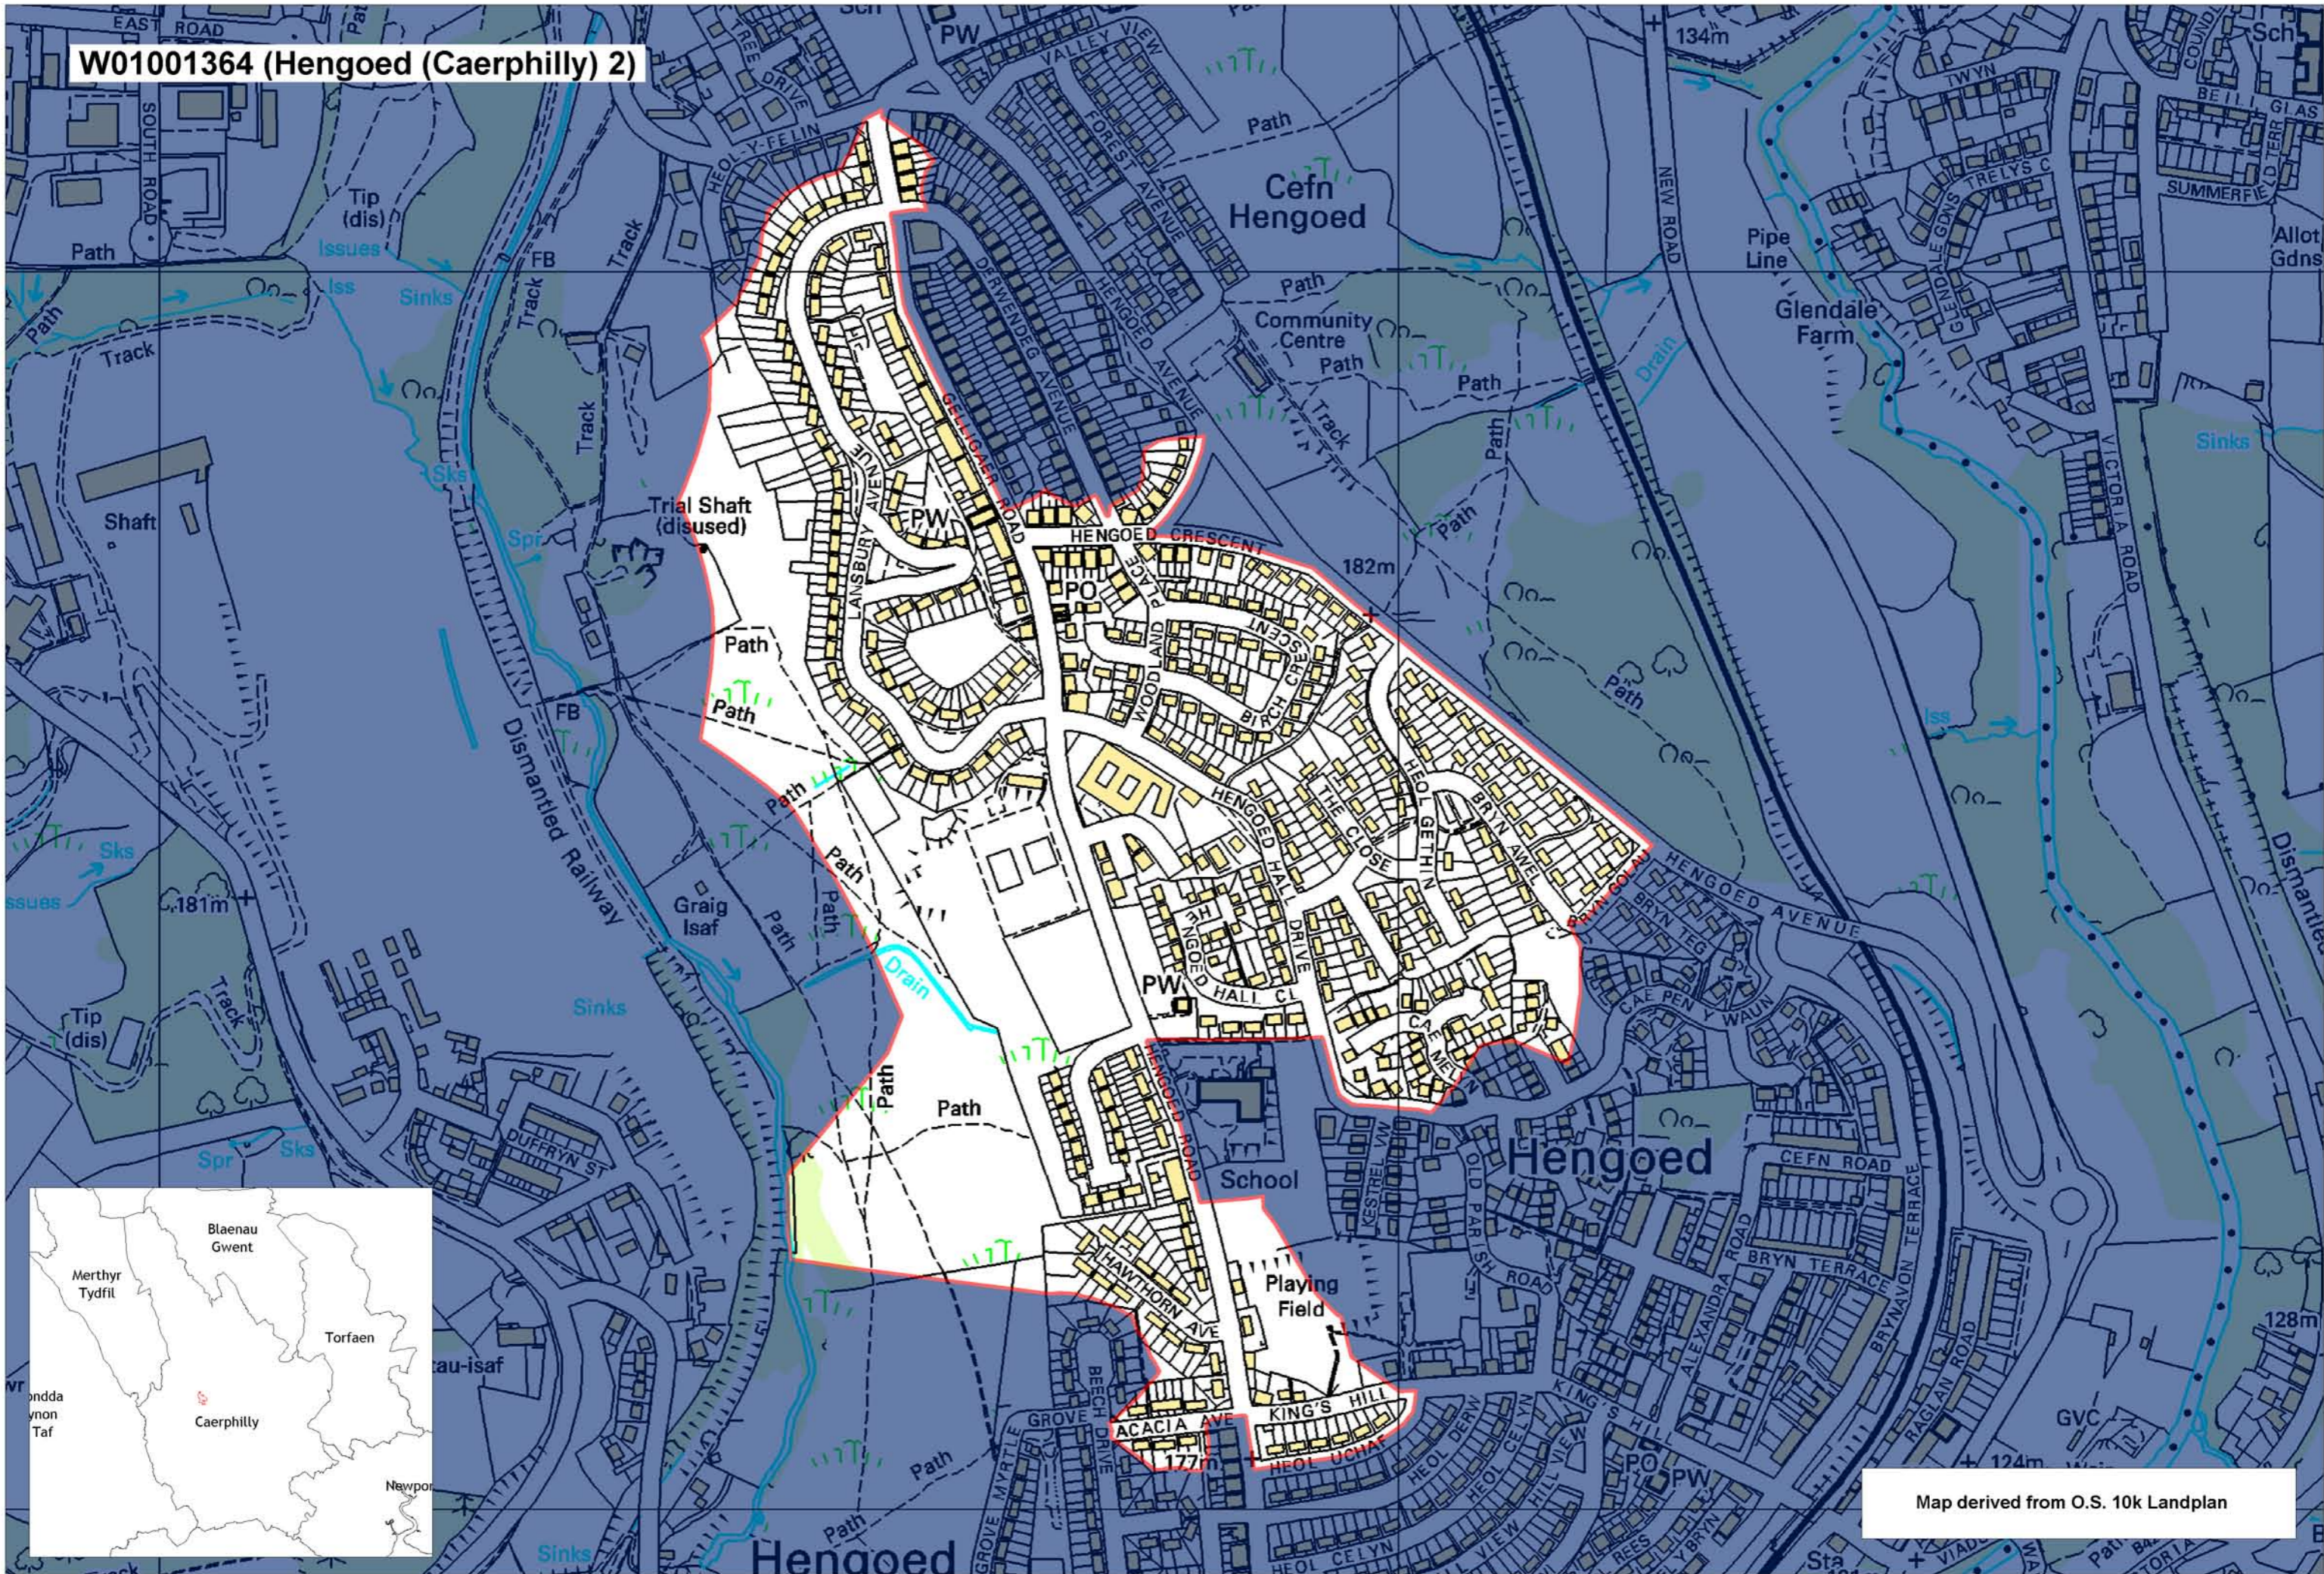

W01001364 (Hengoed (Caerphilly) 2)

Map derived from O.S. 10k Landplan