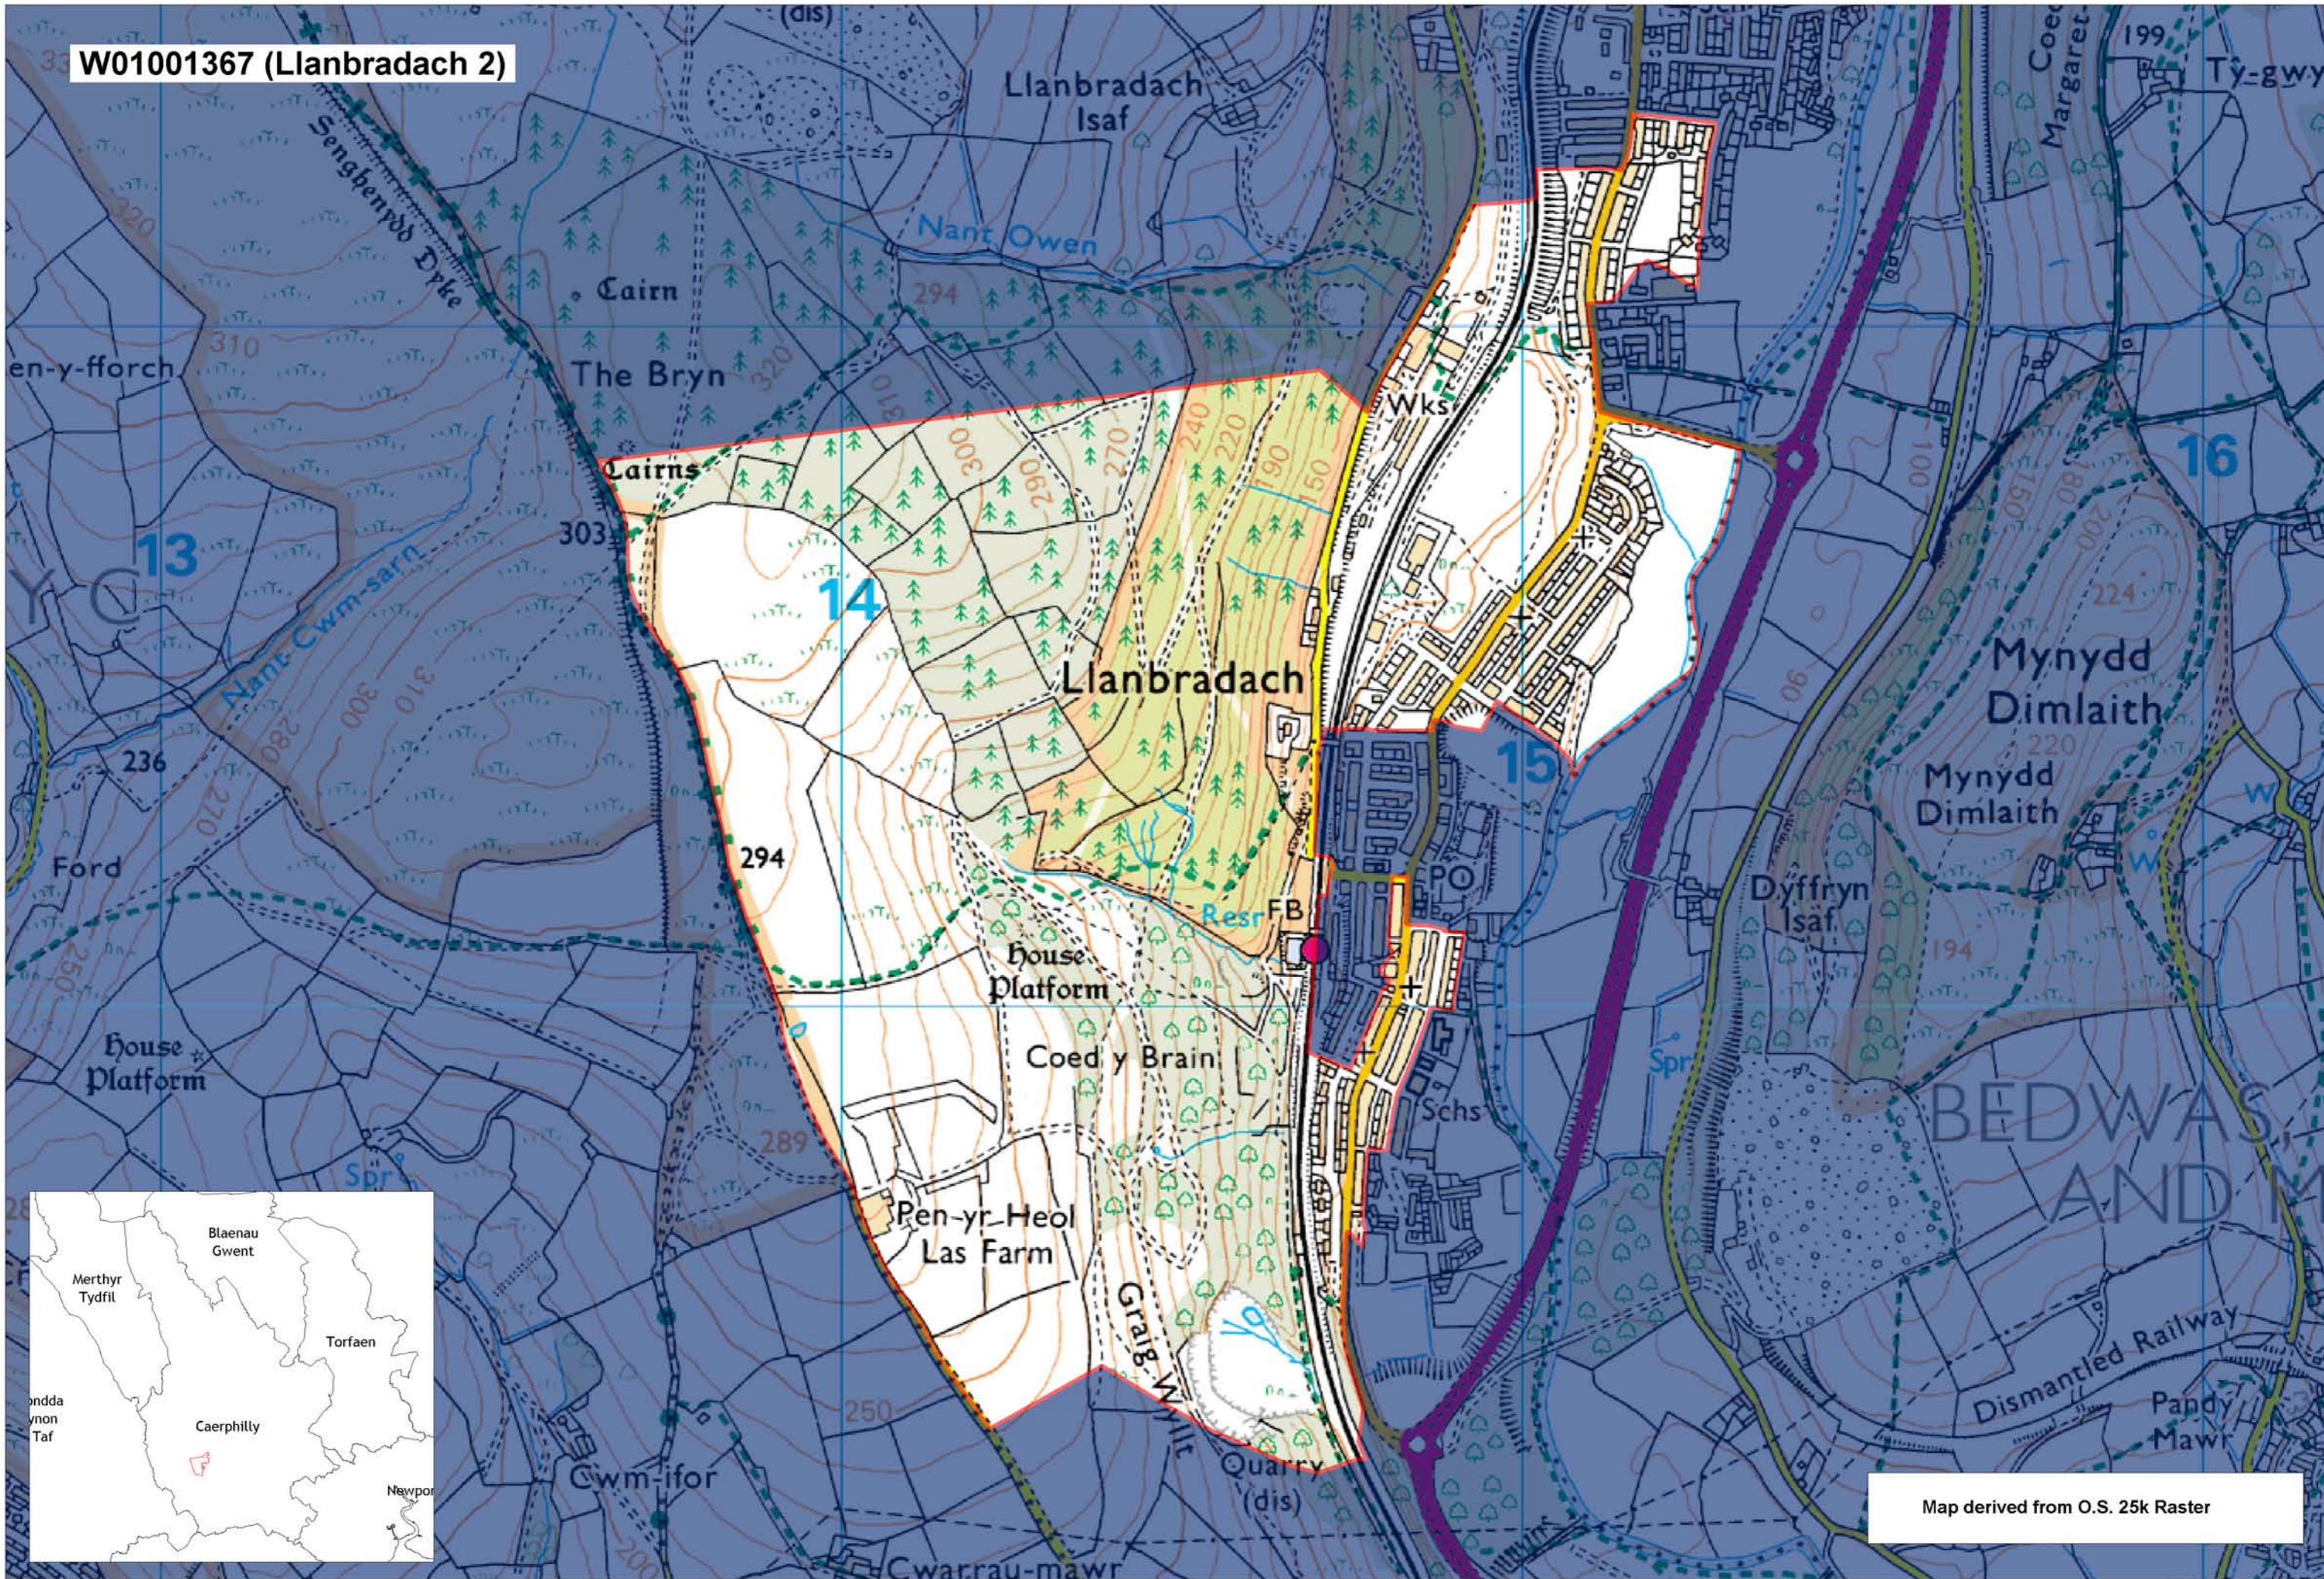

W01001367 (Llanbradach 2)

Map derived from O.S. 25k Raster