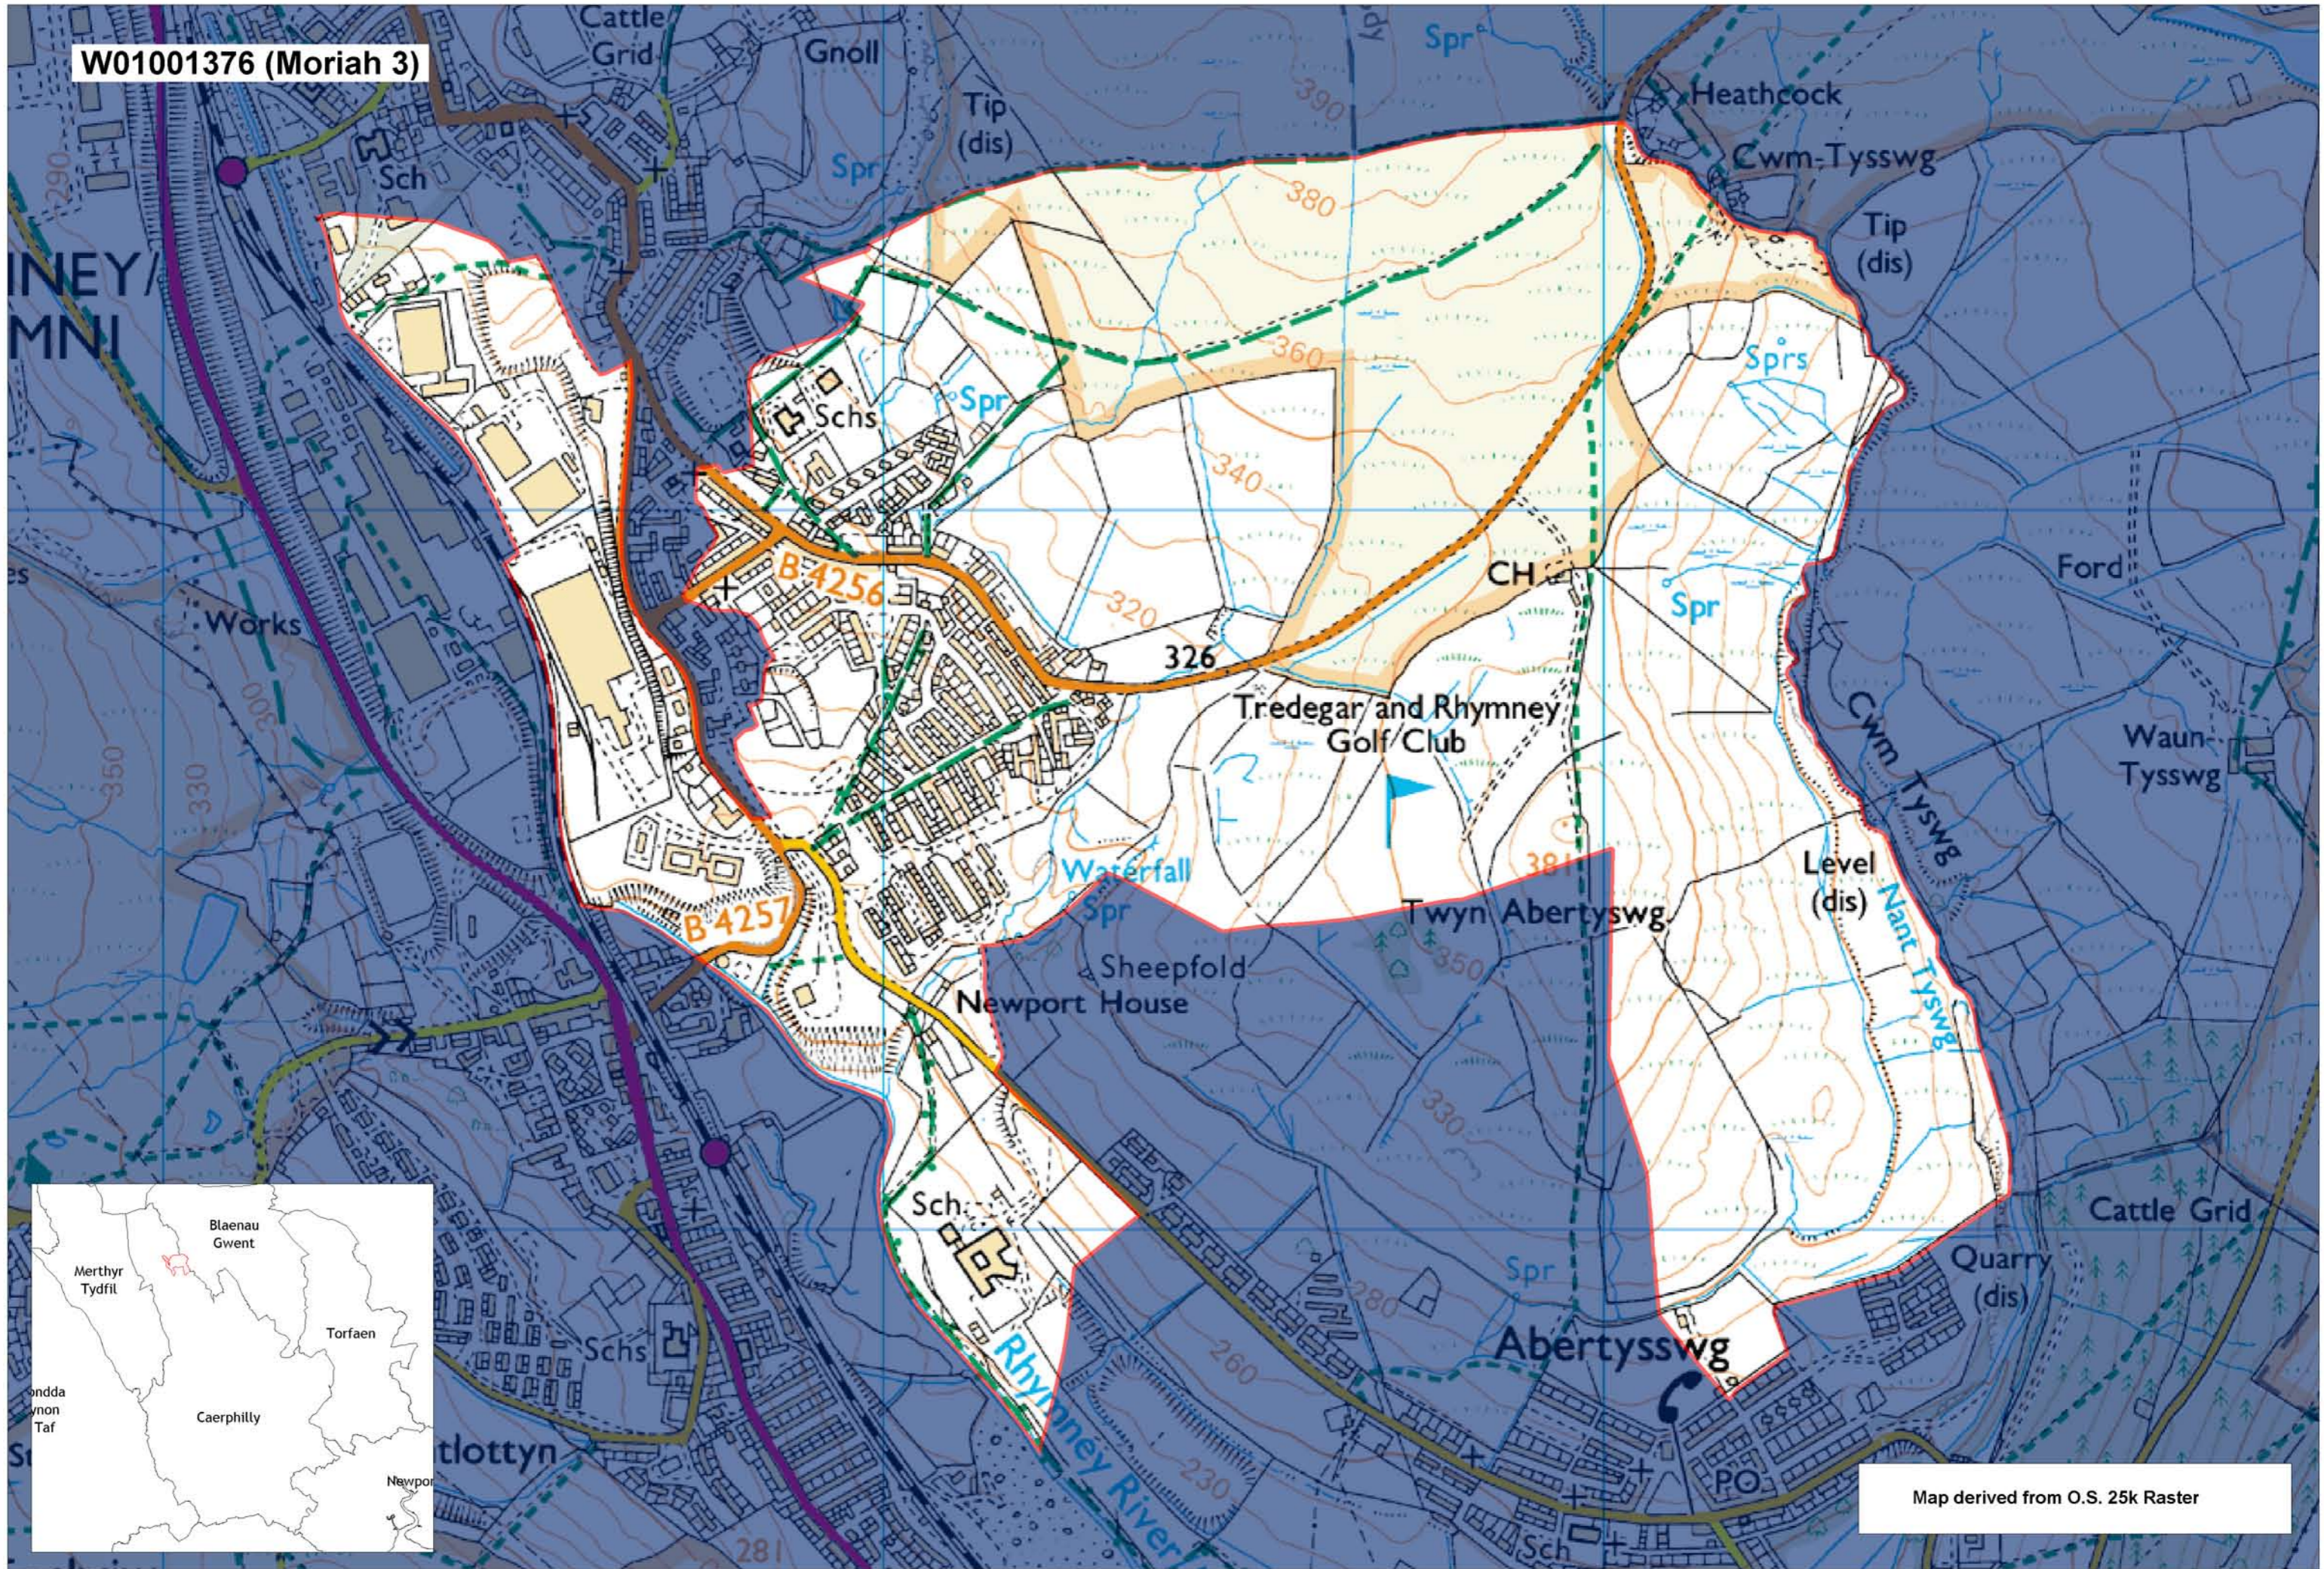

W01001376 (Moriah 3)

Map derived from O.S. 25k Raster

Produced by Cartographics, Statistical Directorate, Welsh Assembly Government. Cynhyrchwyd gan Cartograffeg, Y Gytarwyddiaeth Ystadegol, Llywodraeth Cynulliad Cymru.