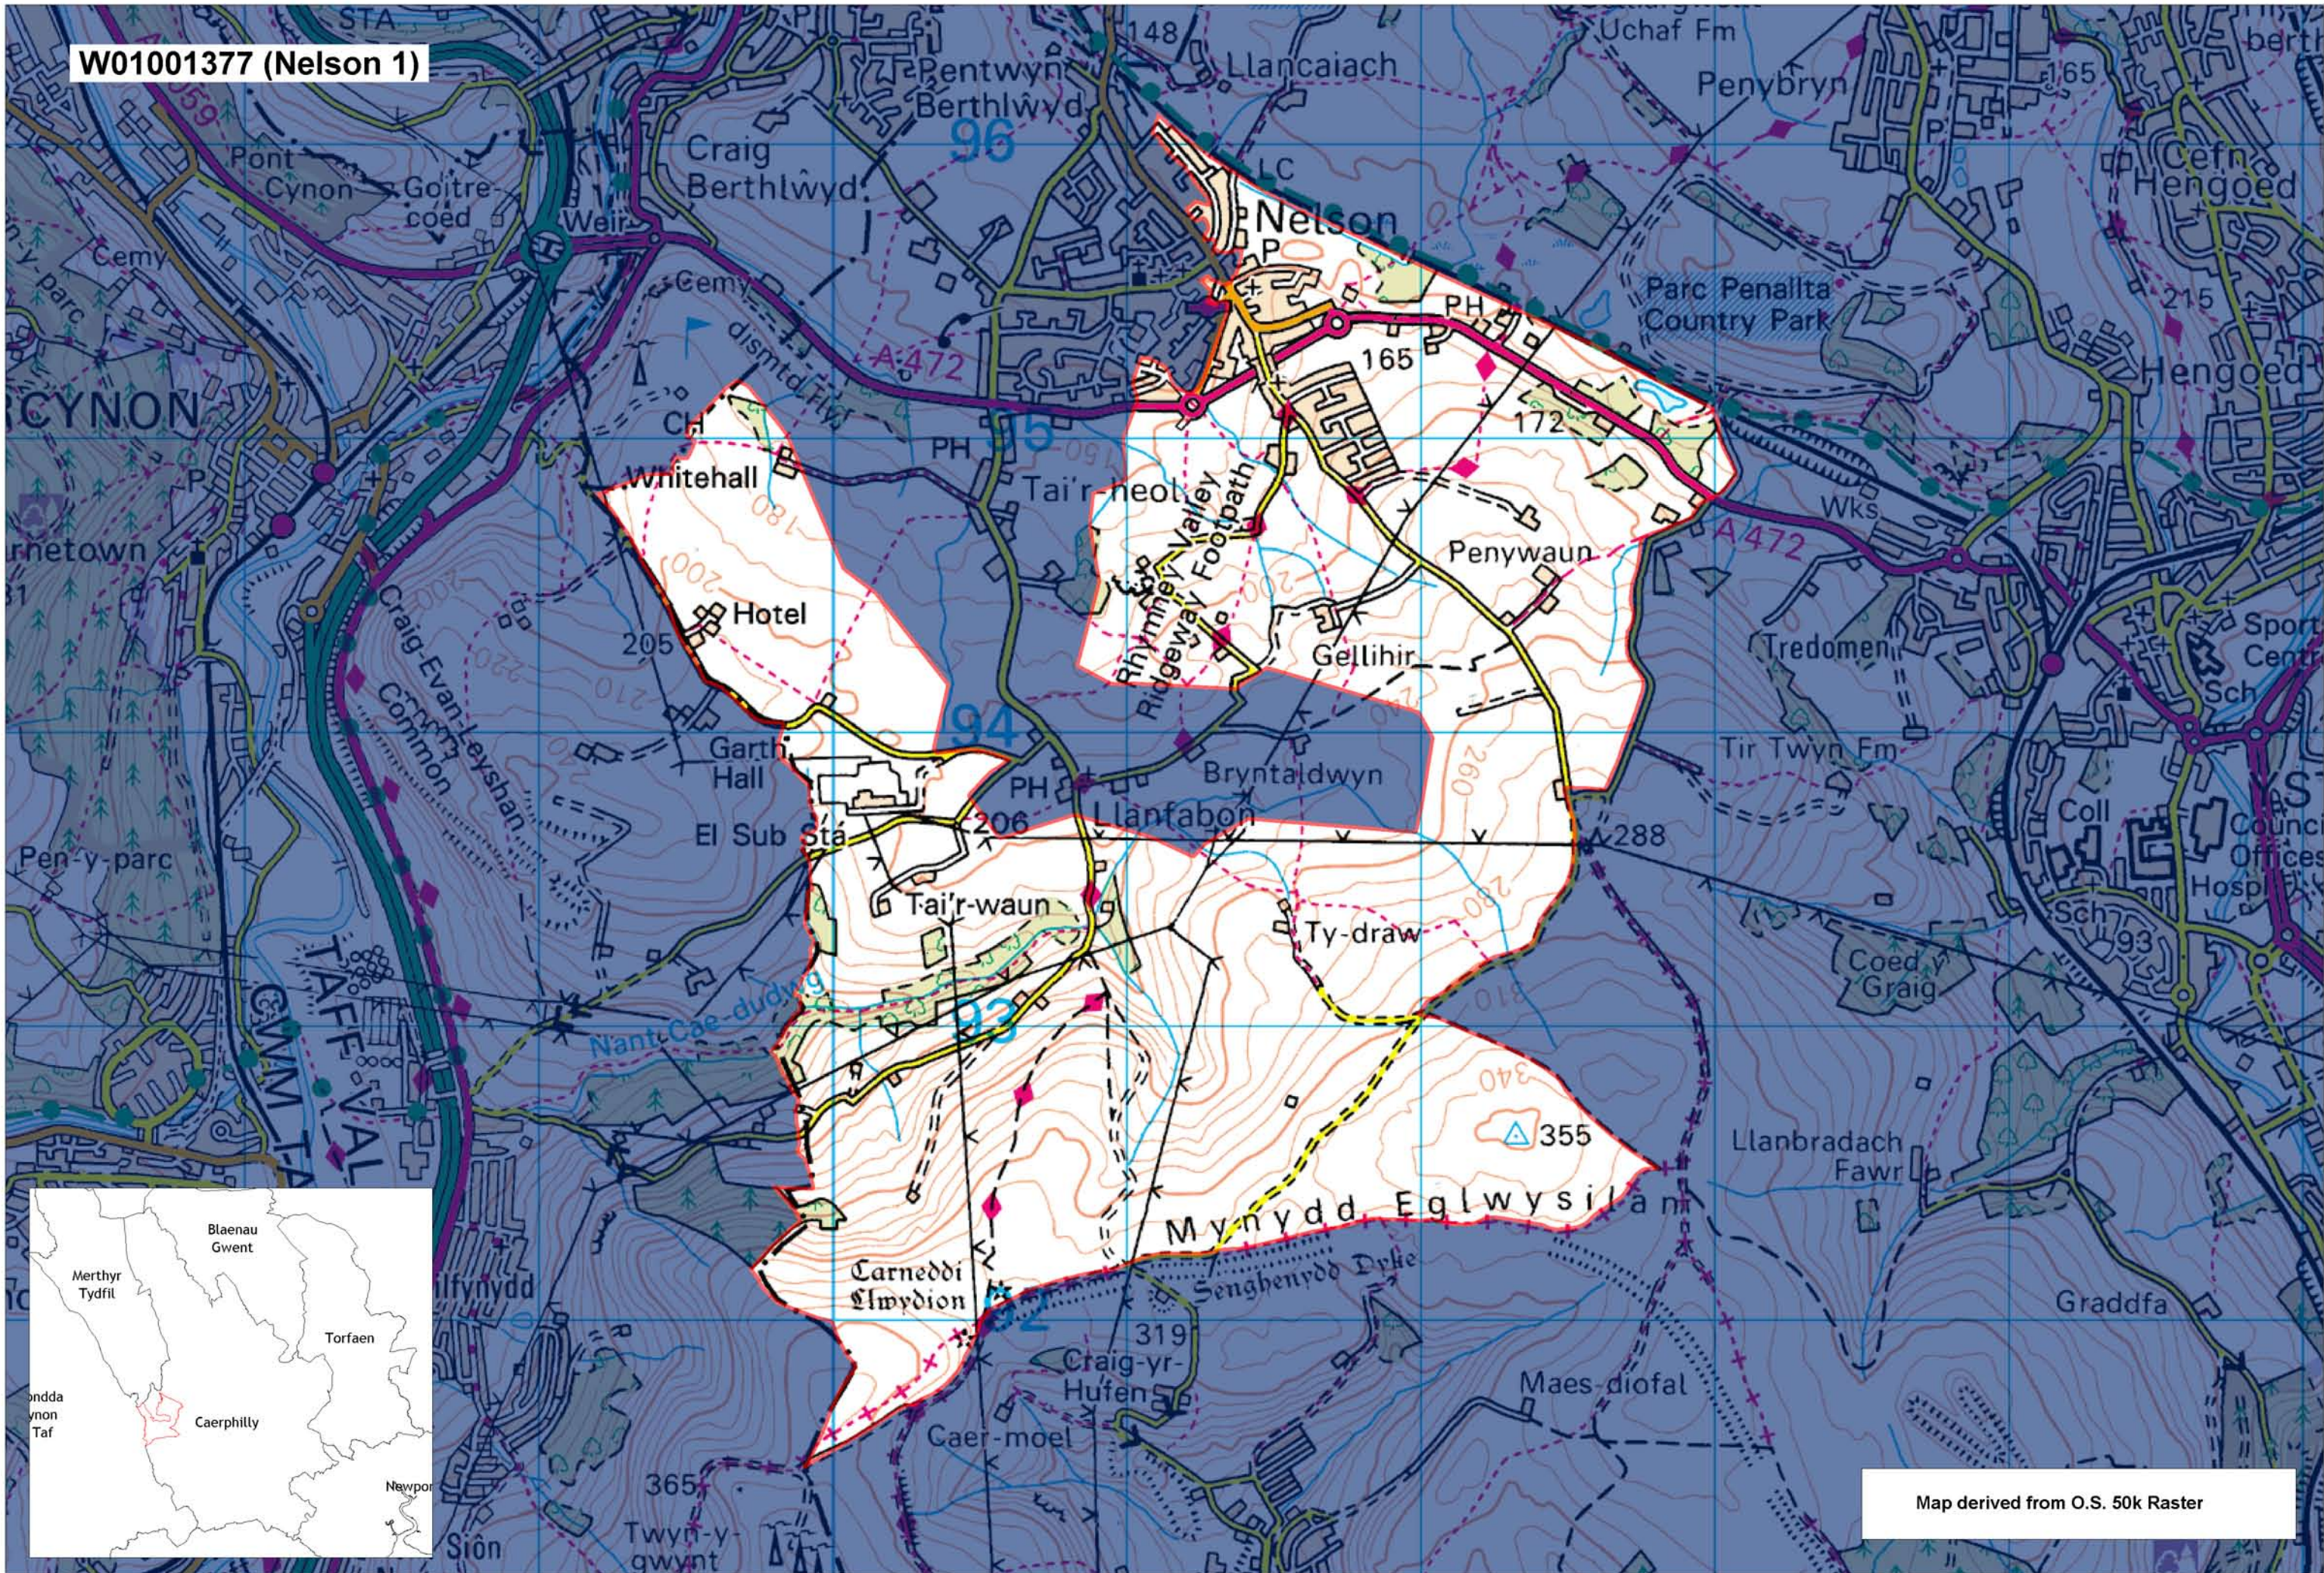

W01001377 (Nelson 1)

Map derived from O.S. 50k Raster