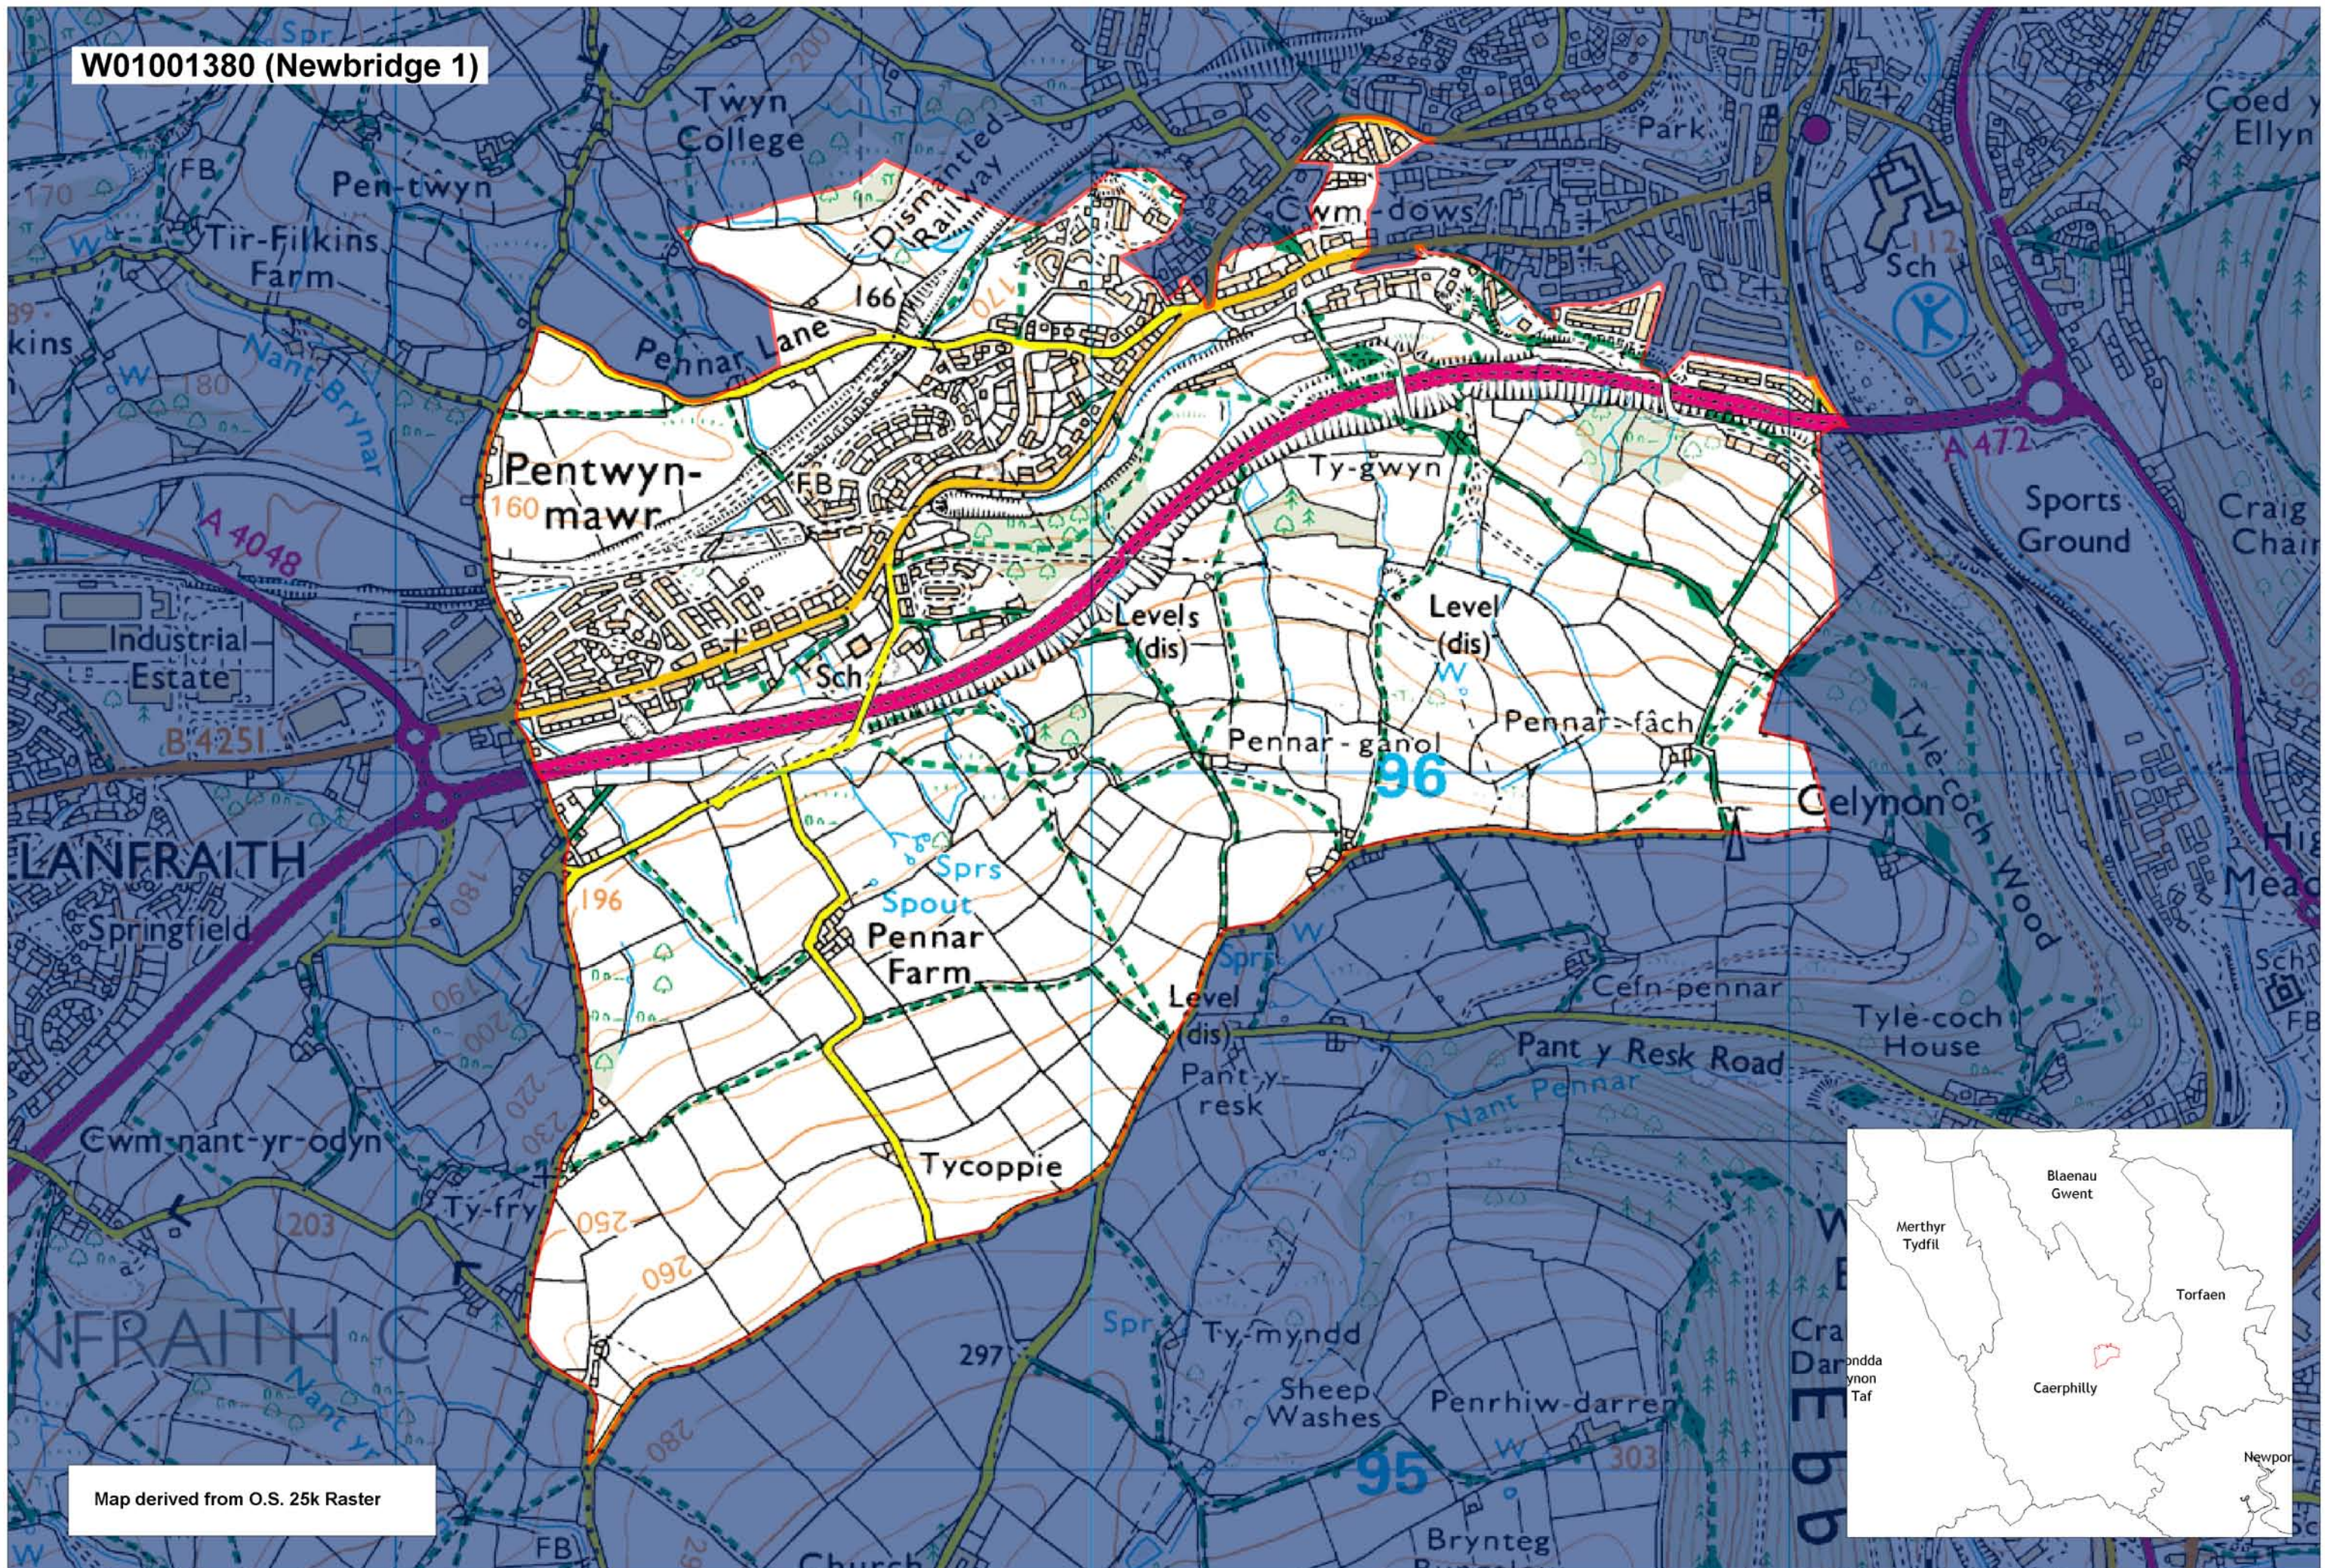

W01001380 (Newbridge 1)

Map derived from O.S. 25k Raster

This map is based upon the Ordnance Survey material with the permission of Ordnance Survey on behalf of The Controller of Her Majesty's Stationery Office. © Crown copyright 2008. Unauthorised reproduction infringes Crown copyright and may lead to prosecution or civil proceedings. Welsh Assembly Government. Licence Number: 100017916. Mae'r map hwn yn seiliedig ar ddeunydd yr Arolwg Ordnans gyda chaniatâd Arolwg Ordnans ar ran Rheolwr Lyfrau Ei Mawrhydi. © Hawffraint y Goron 2008. Mae atgynhyrchu heb ganiatâd yn torri hawffraint y Goron a gall hyn arwain at erlyniad neu achos sifil. Llywodraeth Cynulliad Cymru. Rhif trwydded 100017916.

Produced by Cartographics, Statistical Directorate, Welsh Assembly Government. Cynhyrchwyd gan Cartograffeg, Y Gyfarwyddiaeth Ystadegol, Llywodraeth Cynulliad Cymru.