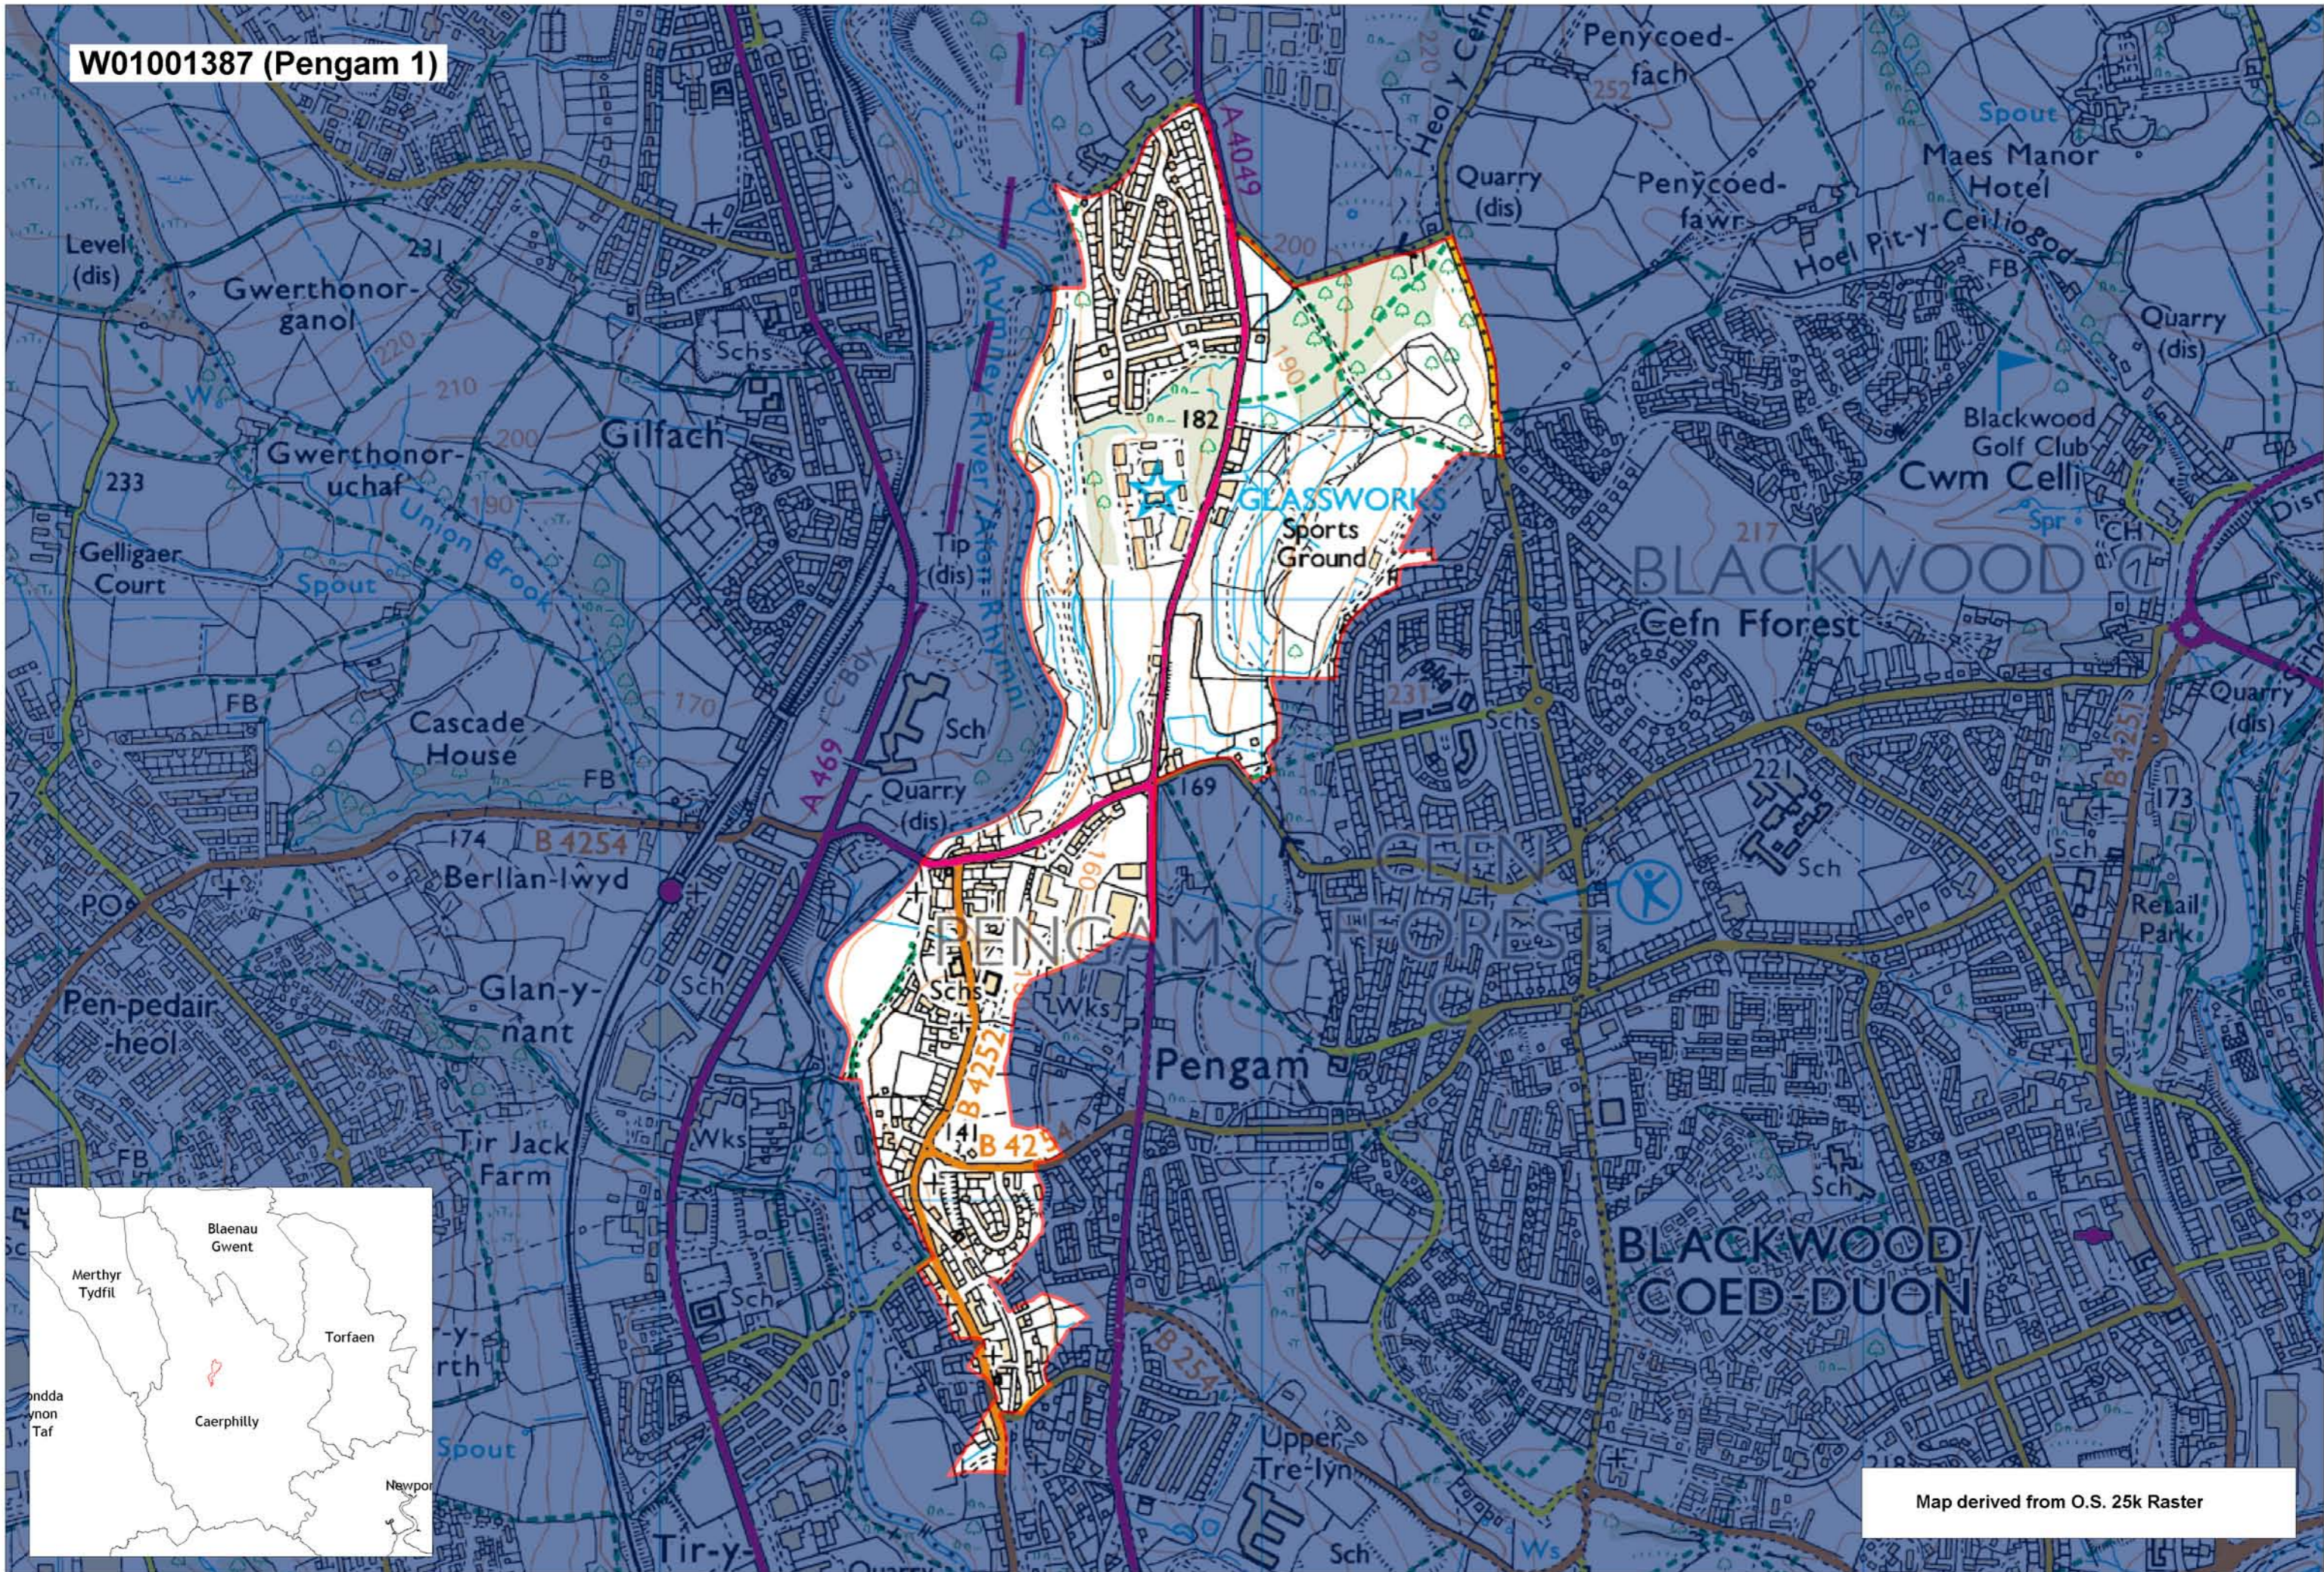

W01001387 (Pengam 1)

Map derived from O.S. 25k Raster