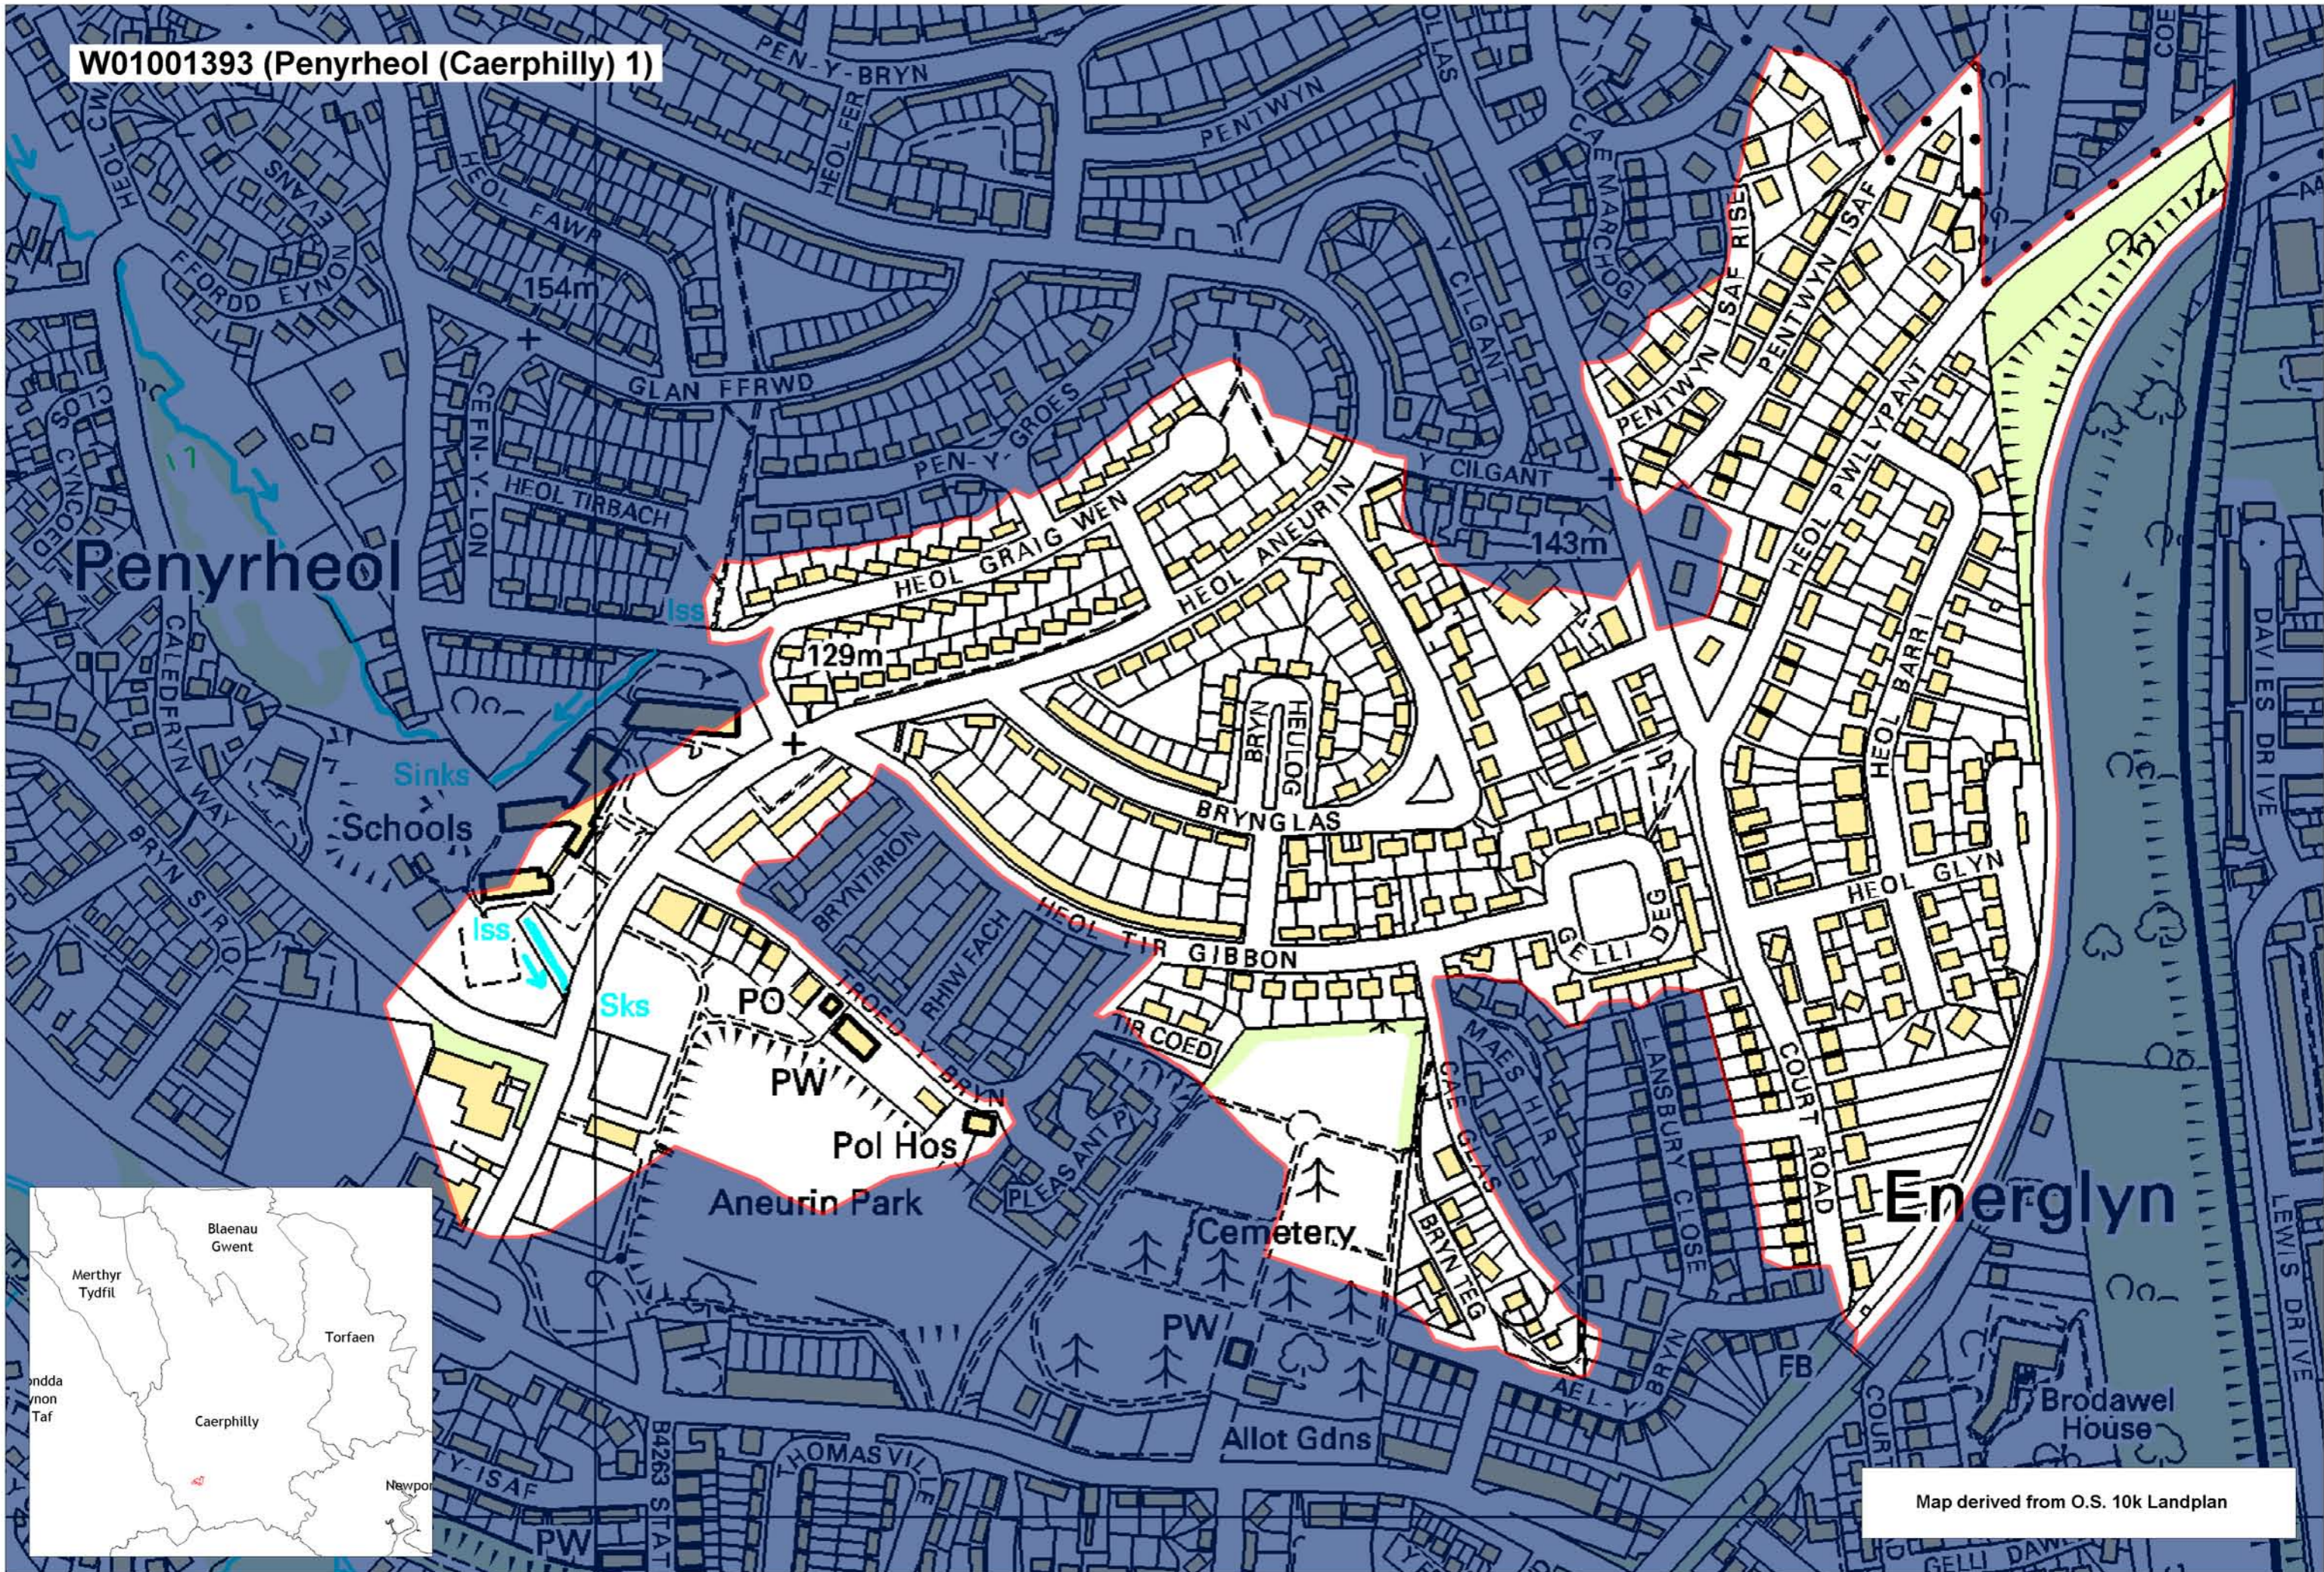

W01001393 (Penyrheol (Caerphilly) 1)

Map derived from O.S. 10k Landplan

Produced by Cartographics, Statistical Directorate, Welsh Assembly Government. Cynhyrchwyd gan Cartograffeg, Y Gyfarwyddiaeth Ystadegol, Llywodraeth Cynulliad Cymru.