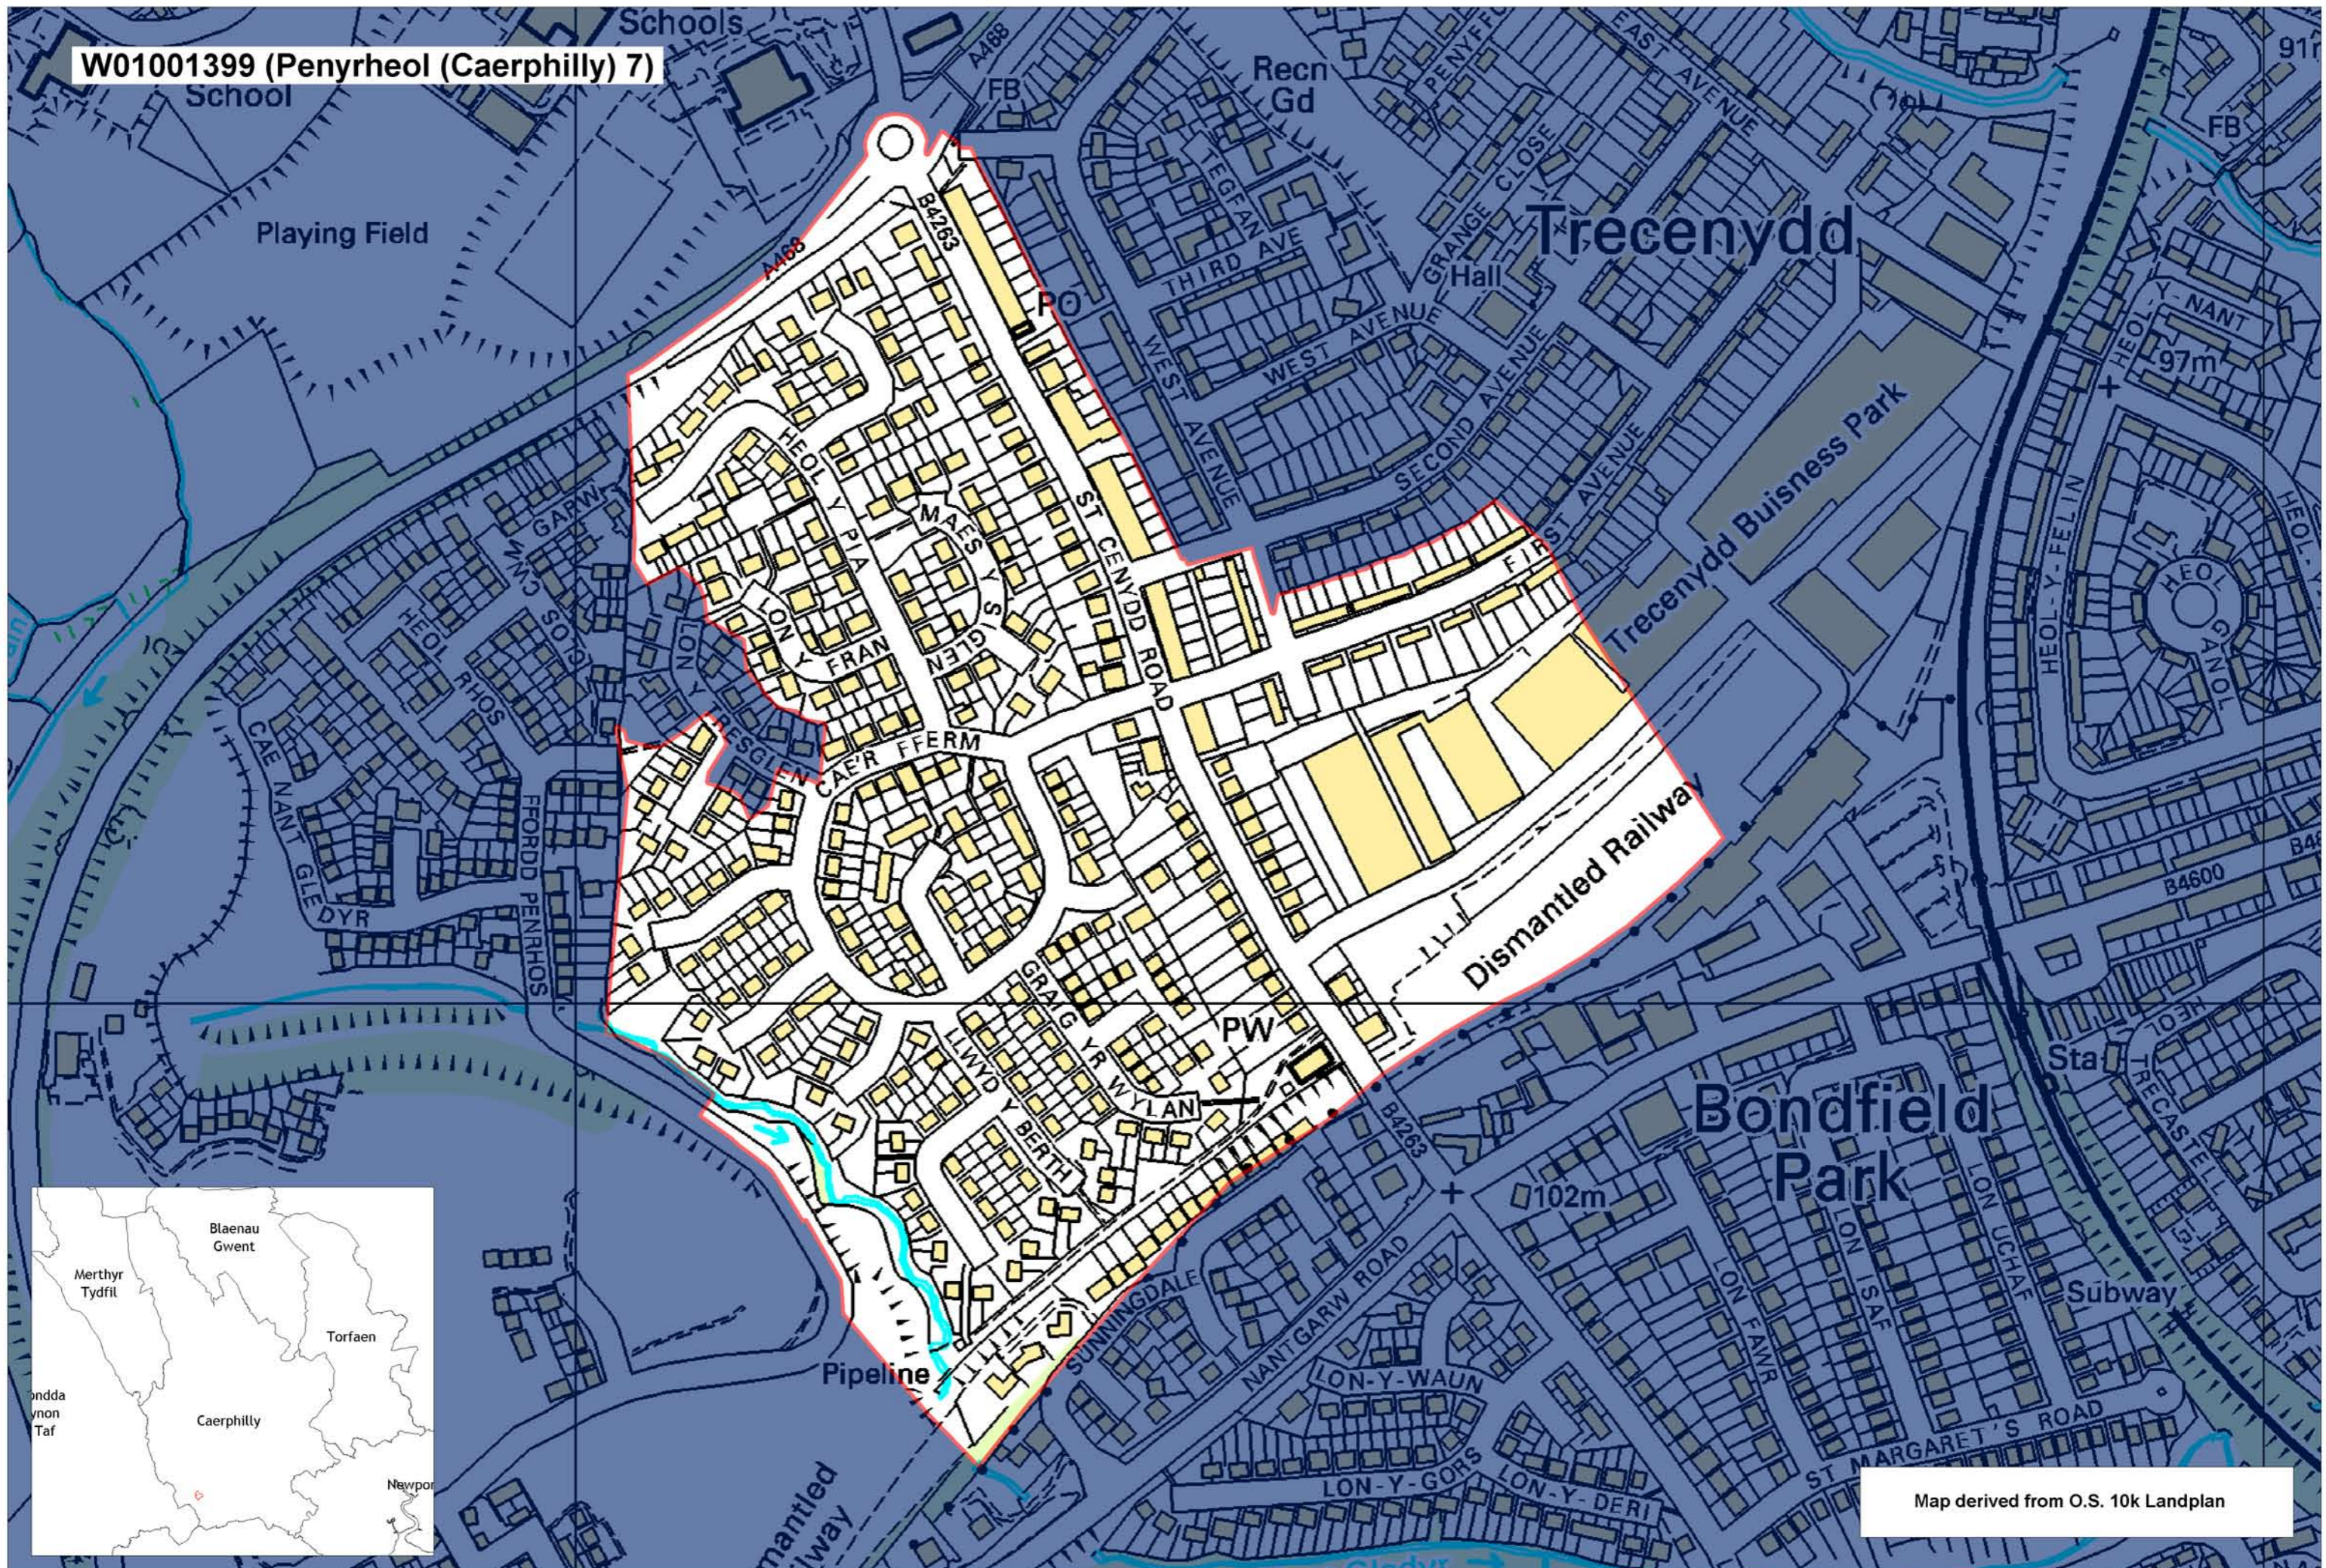

W01001399 (Penyrheol (Caerphilly) 7)

Map derived from O.S. 10k Landplan

Produced by Cartographics, Statistical Directorate, Welsh Assembly Government. Cynhyrchwyd gan Cartograffeg, Y Gytarwyddiaeth Ystadegol, Llywodraeth Cynulliad Cymru.