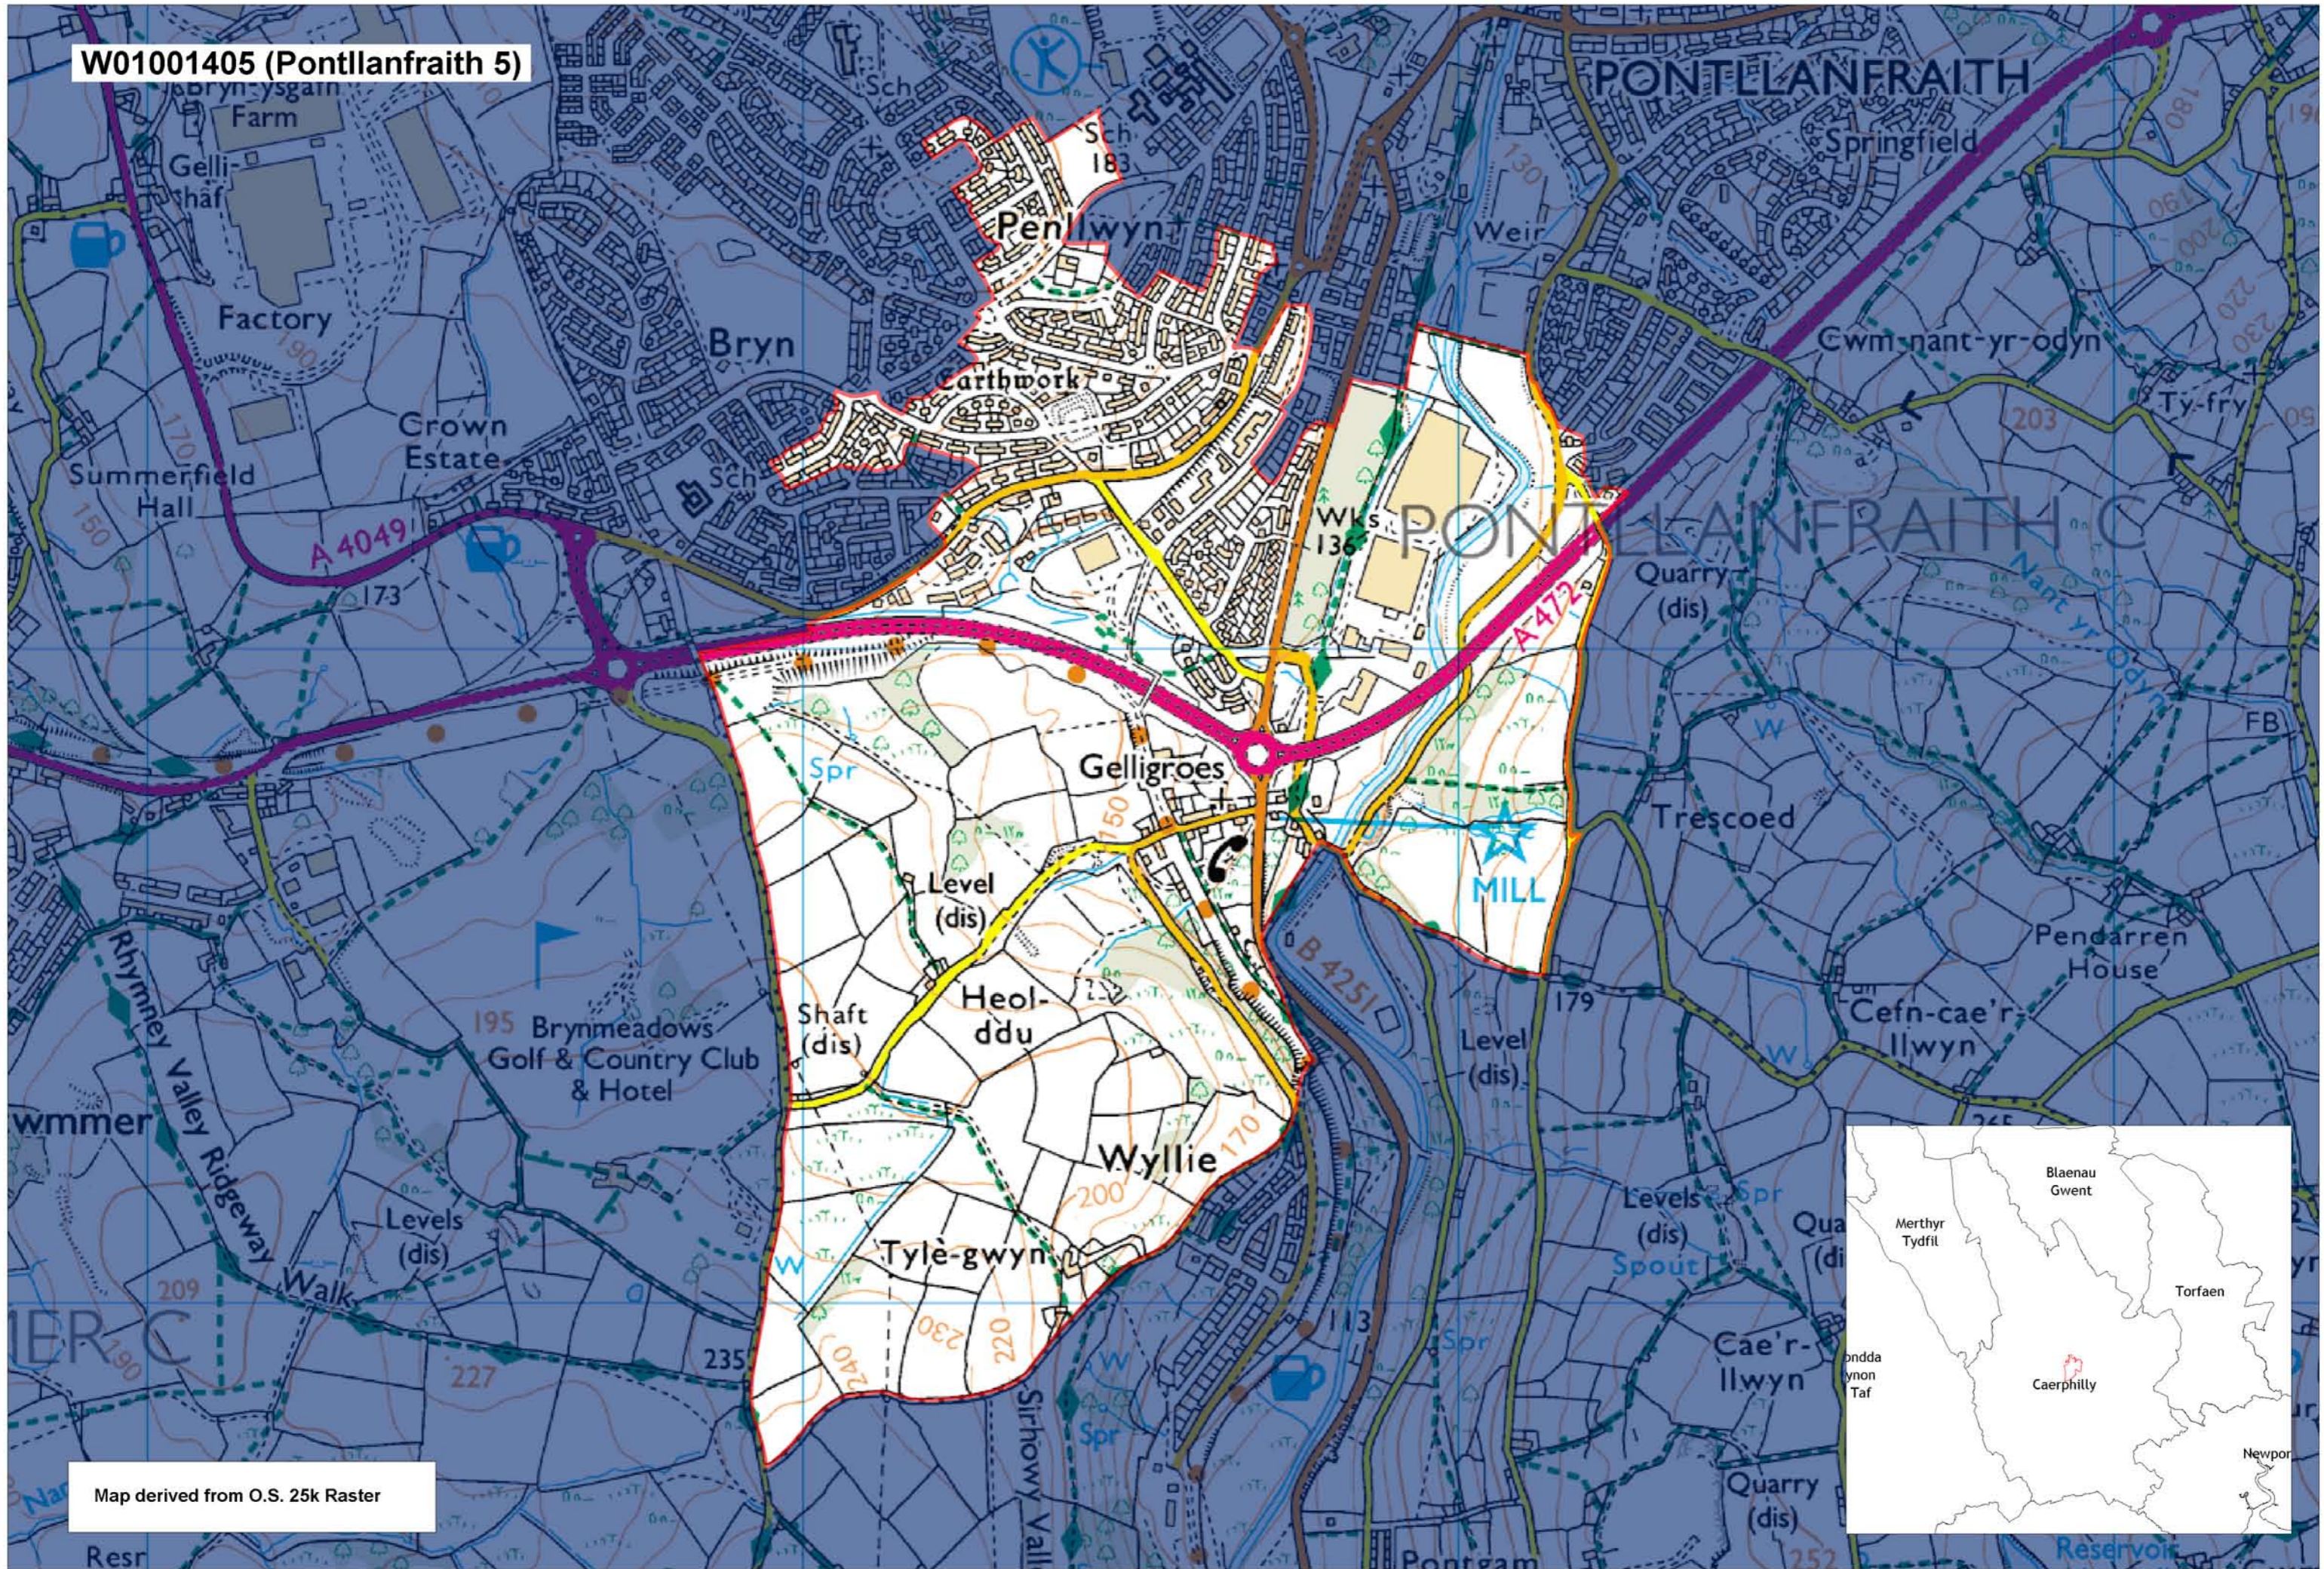

W01001405 (Pontllanfraith 5)

Map derived from O.S. 25k Raster

This map is based upon the Ordnance Survey material with the permission of Ordnance Survey on behalf of The Controller of Her Majesty's Stationery Office. © Crown copyright 2008. Unauthorised reproduction infringes Crown copyright and may lead to prosecution or civil proceedings. Welsh Assembly Government. Licence Number: 100017916. Mae'r map hwn yn seiliedig ar ddeunydd yr Arolwg Ordnans gyda chaniatâd Arolwg Ordnans ar ran Rheolwr Llyfrau Ei Mawrhydi. © Hawffraint y Goron 2008. Mae atgynhyrchu heb ganiatâd yn torri hawffraint y Goron a gall hyn arwain at erlyniad neu achos sifil. Llywodraeth Cynulliad Cymru. Rhif trwydded 100017916.