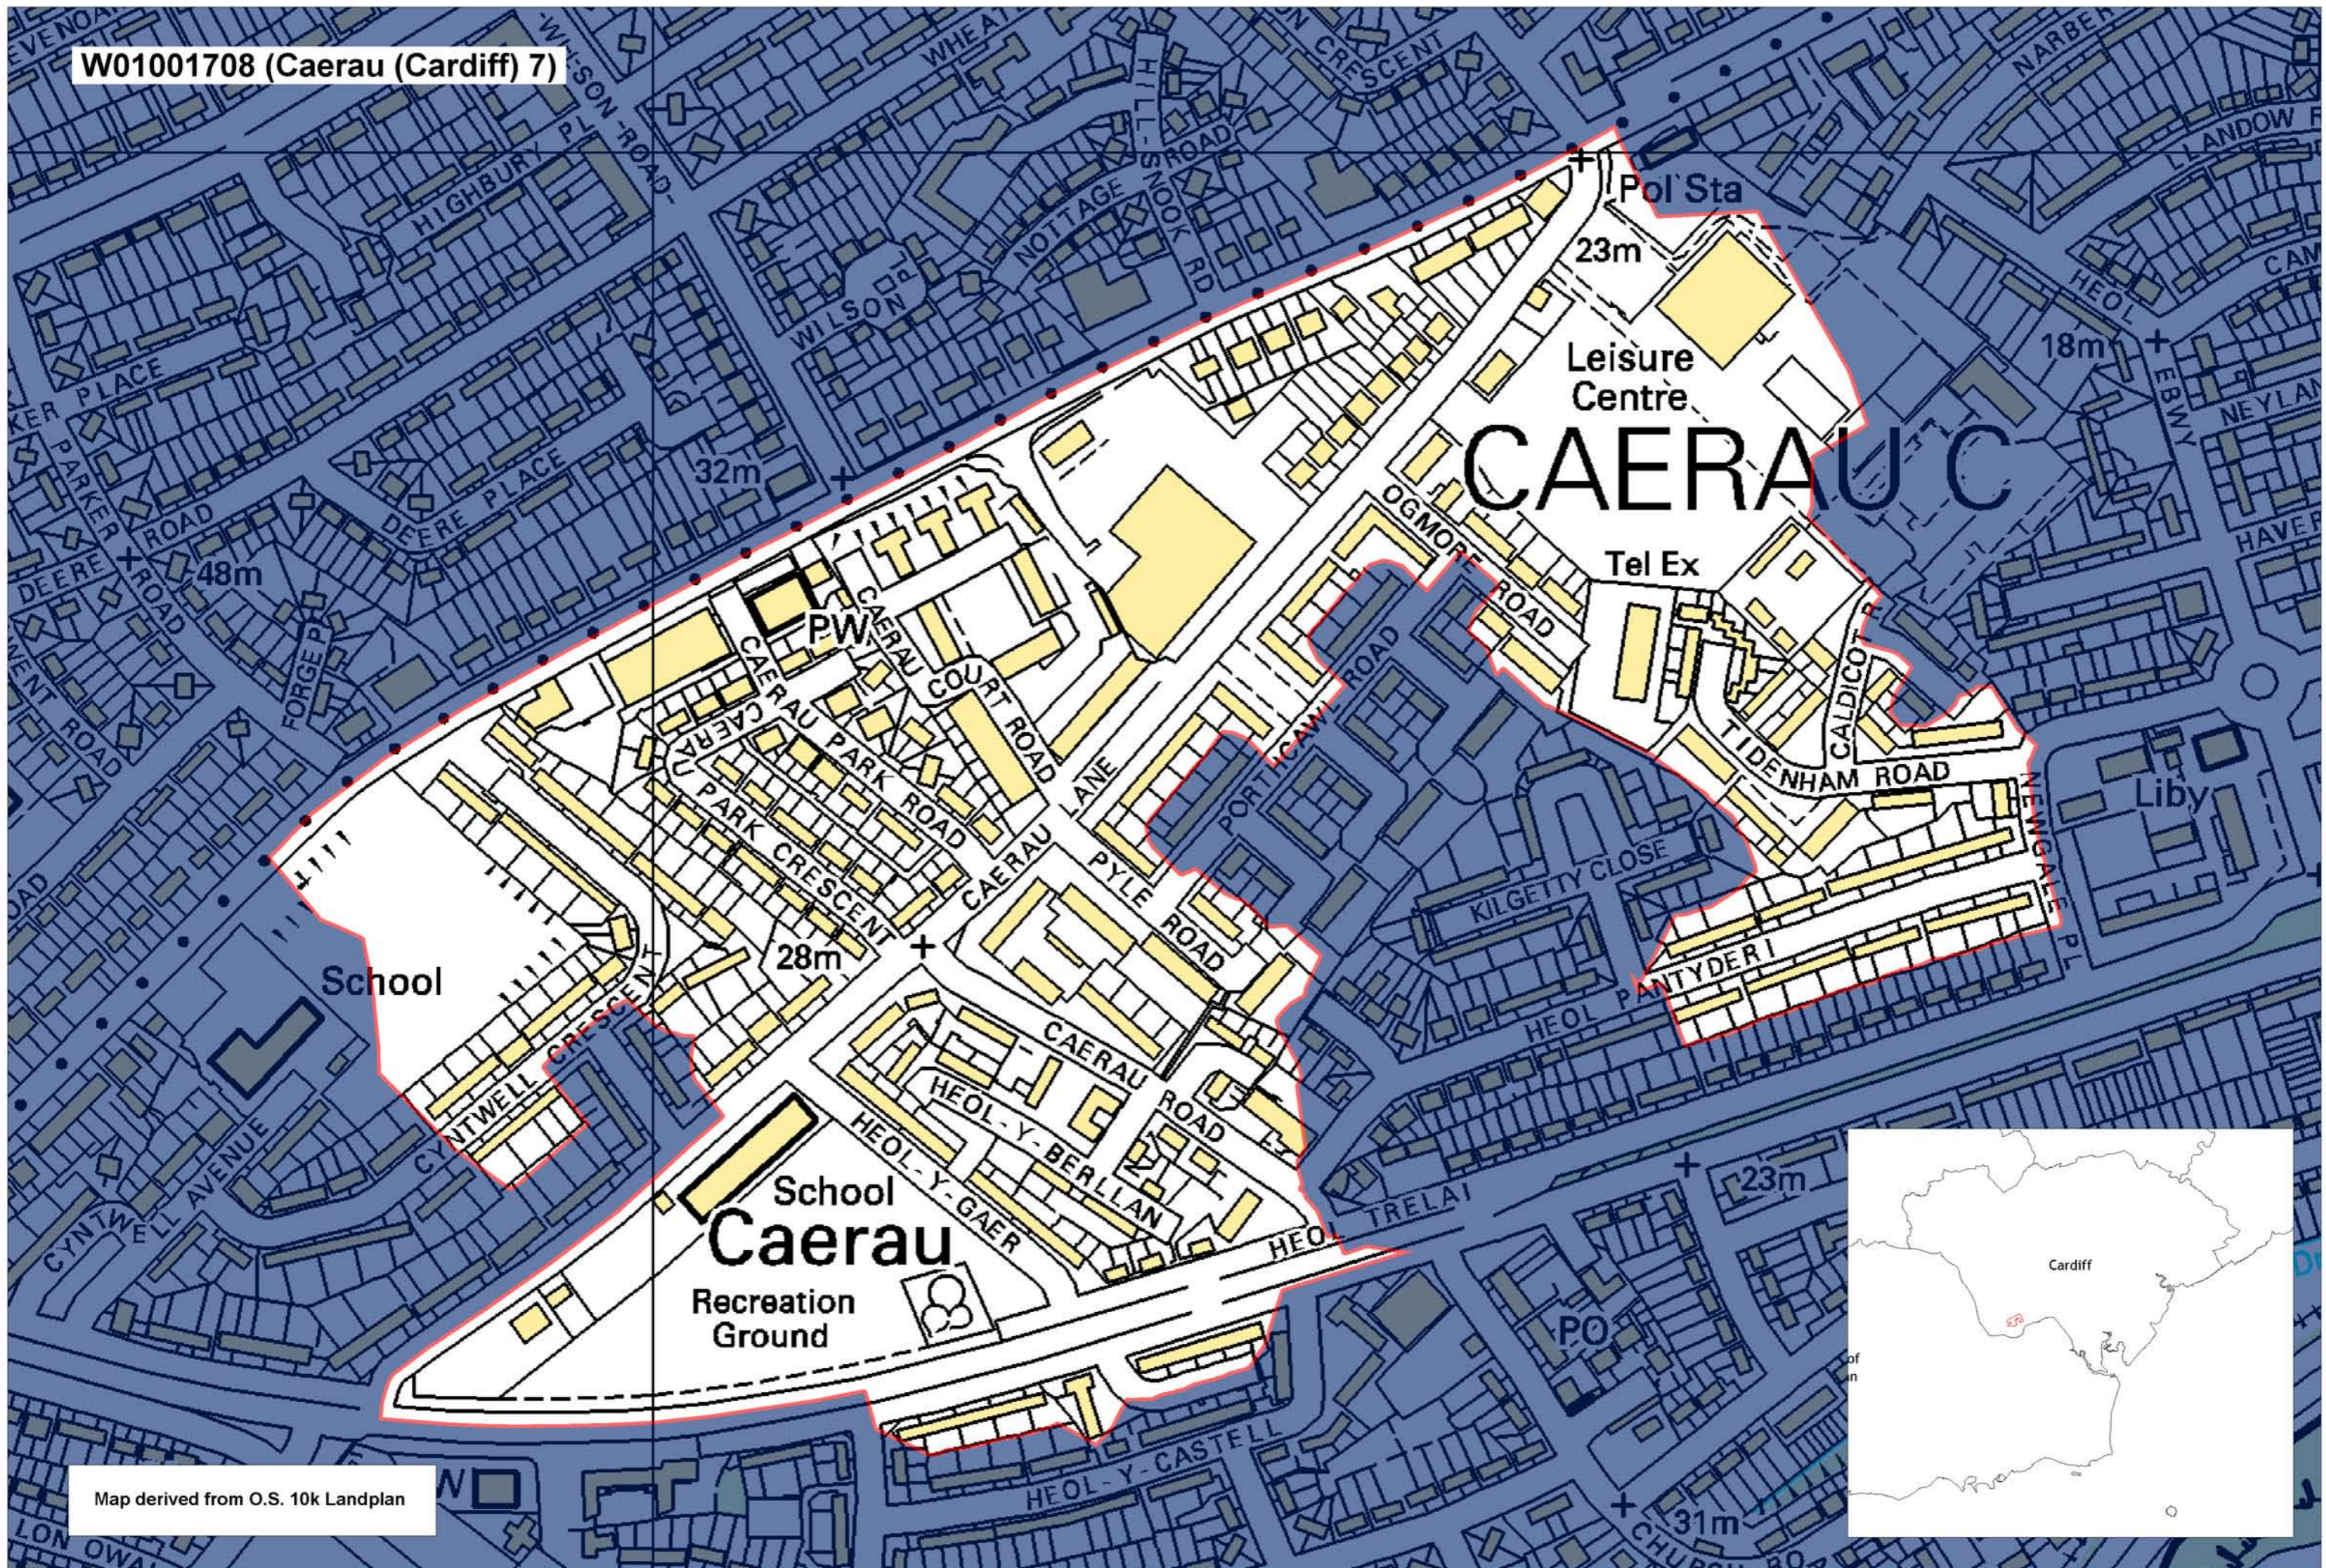

W01001708 (Caerau (Cardiff) 7)

CAERAU C

School

School
Caerau
Recreation Ground

Leisure Centre

Tel Ex

PANTYDER I

Liby

Map derived from O.S. 10k Landplan

This map is based upon the Ordnance Survey material with the permission of Ordnance Survey on behalf of The Controller of Her Majesty's Stationery Office. © Crown copyright 2008. Unauthorised reproduction infringes Crown copyright and may lead to prosecution or civil proceedings. Welsh Assembly Government. Licence Number: 100017916. Mae'r map hwn yn seiliedig ar ddeunydd yr Arolwg Ordnans gyda chaniatâd Arolwg Ordnans ar ran Rheolwr Llyfrau Ei Mawrhydi. © Hawffraint y Goron 2008. Mae atgynhyrchu heb ganiatâd yn torri hawffraint y Goron a gall hyn arwain at erlyniad neu achos sifil. Llywodraeth Cynulliad Cymru. Rhif trwydded 100017916.