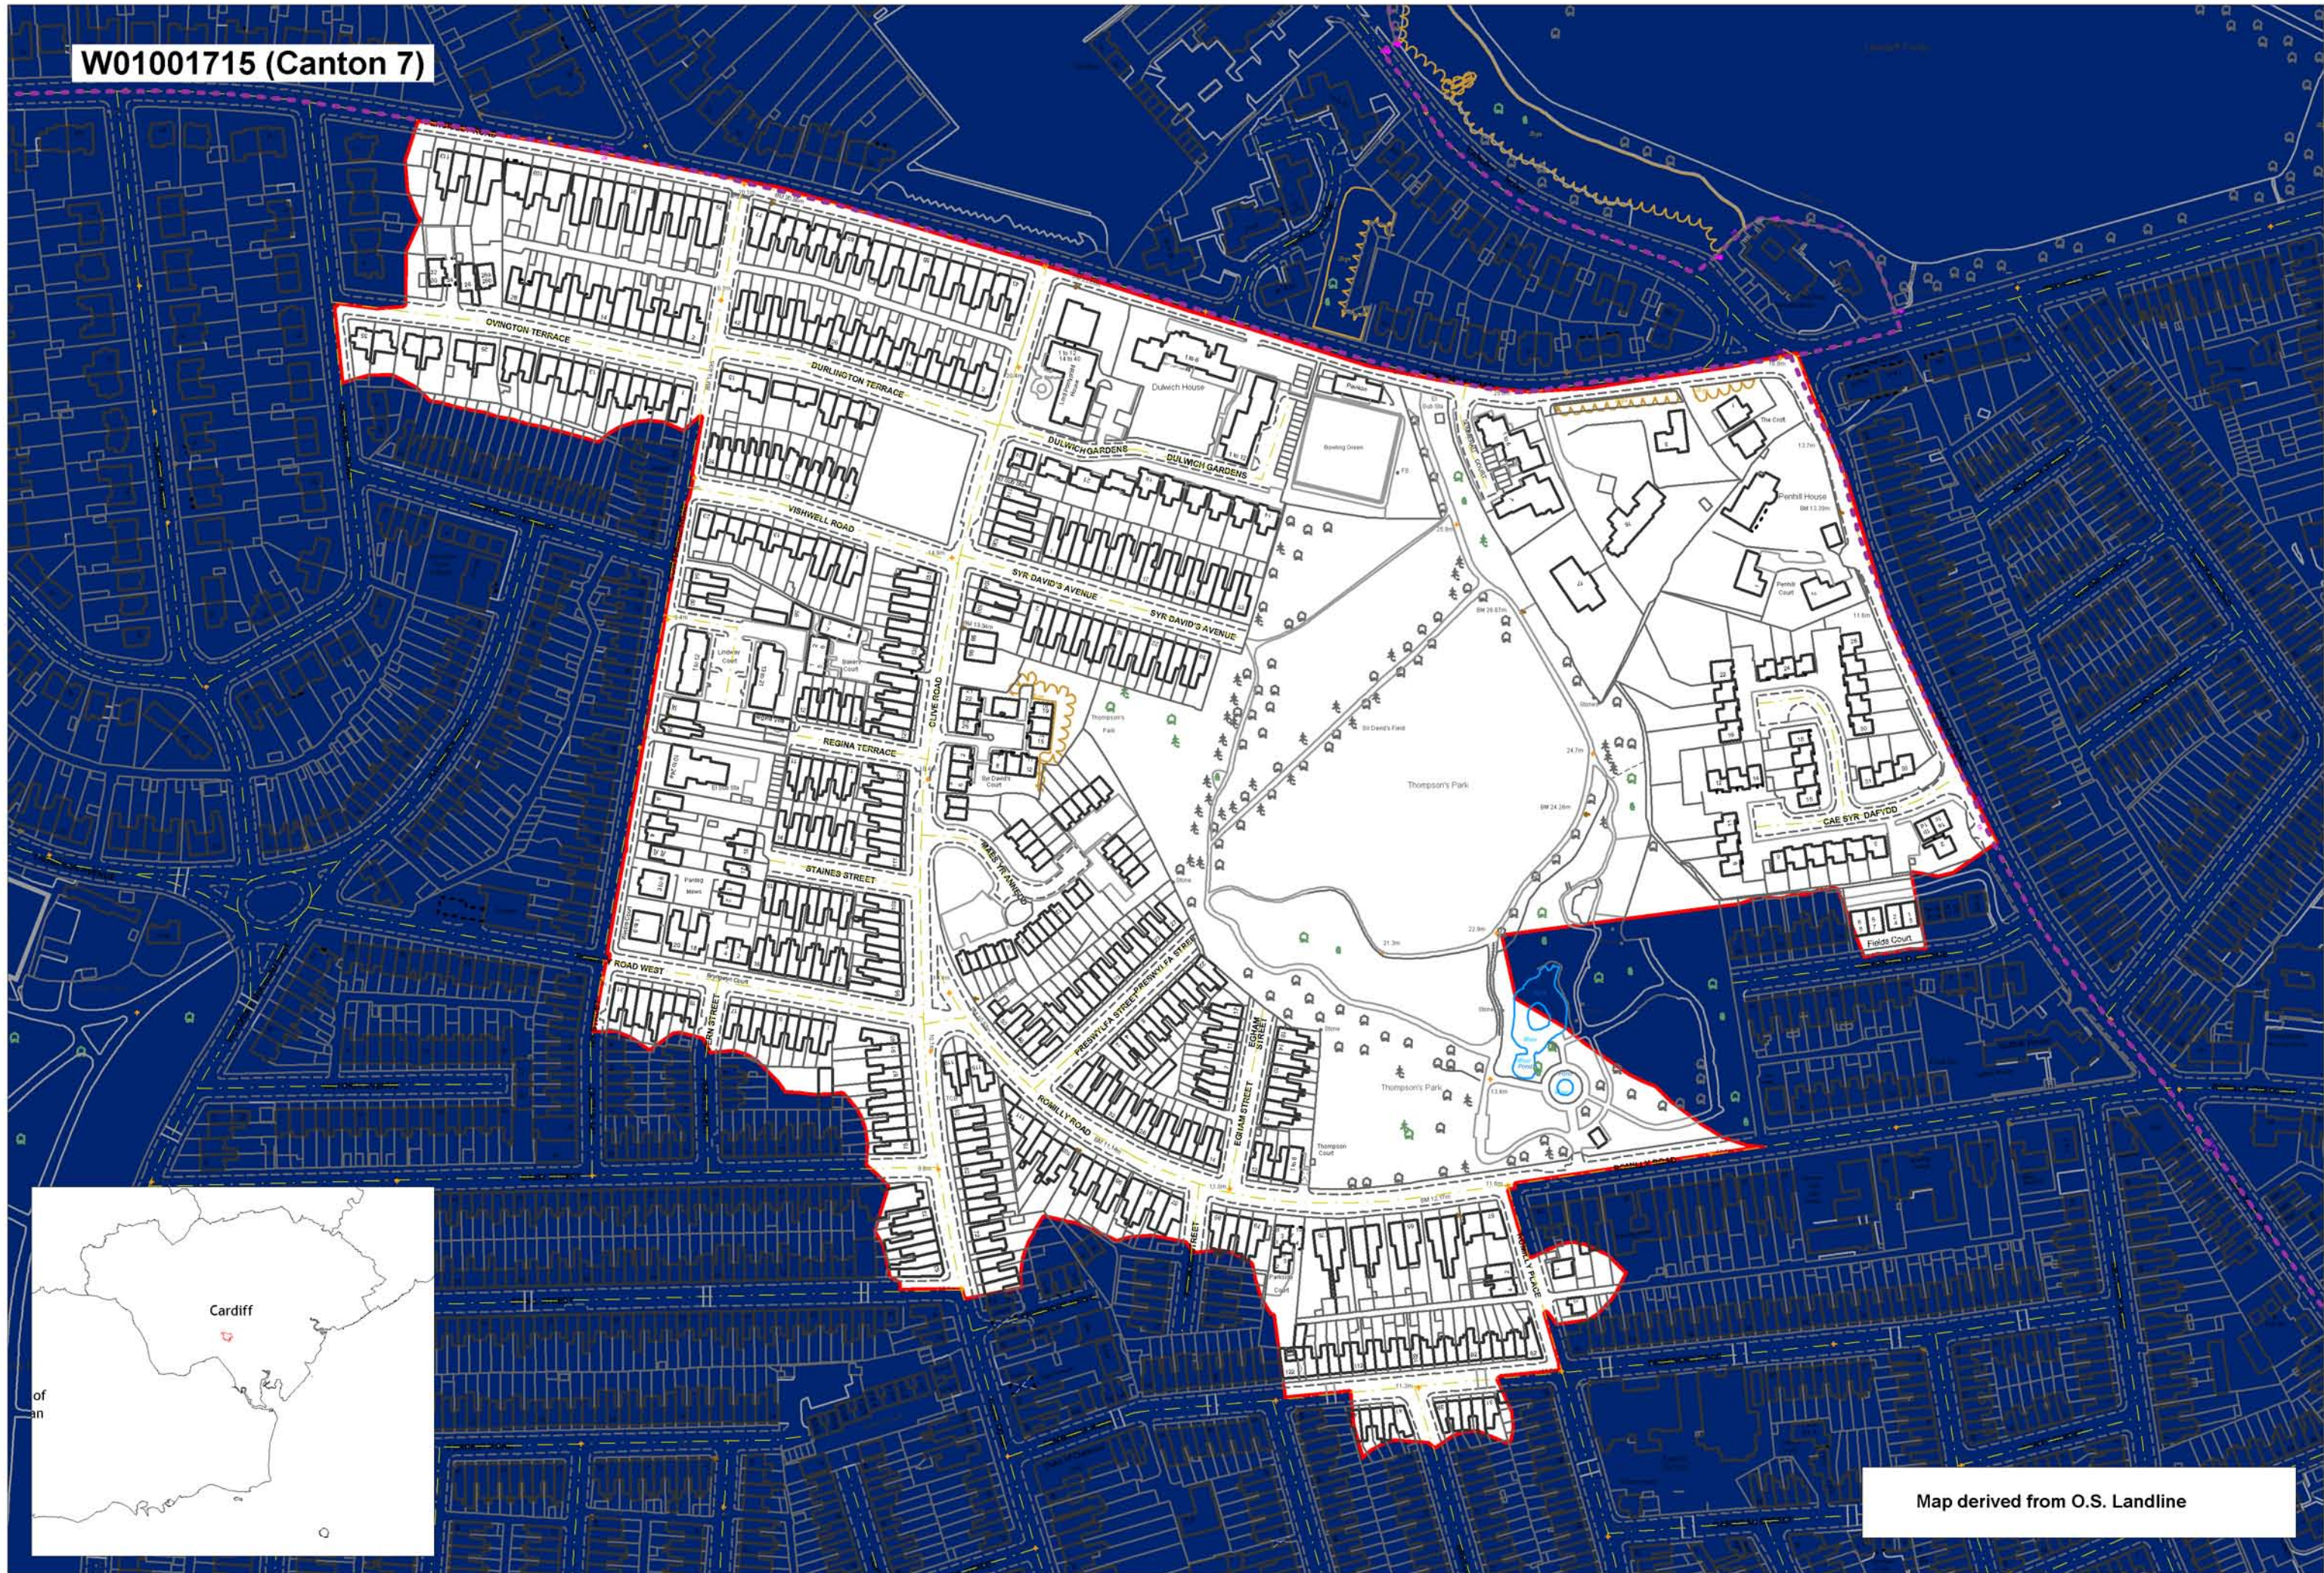

W01001715 (Canton 7)

Map derived from O.S. Landline

Produced by Cartographics, Statistical Directorate, Welsh Assembly Government. Cynhyrchwyd gan Cartograffeg, Y Gyfarwyddiaeth Ystadegol, Llywodraeth Cynulliad Cymru.