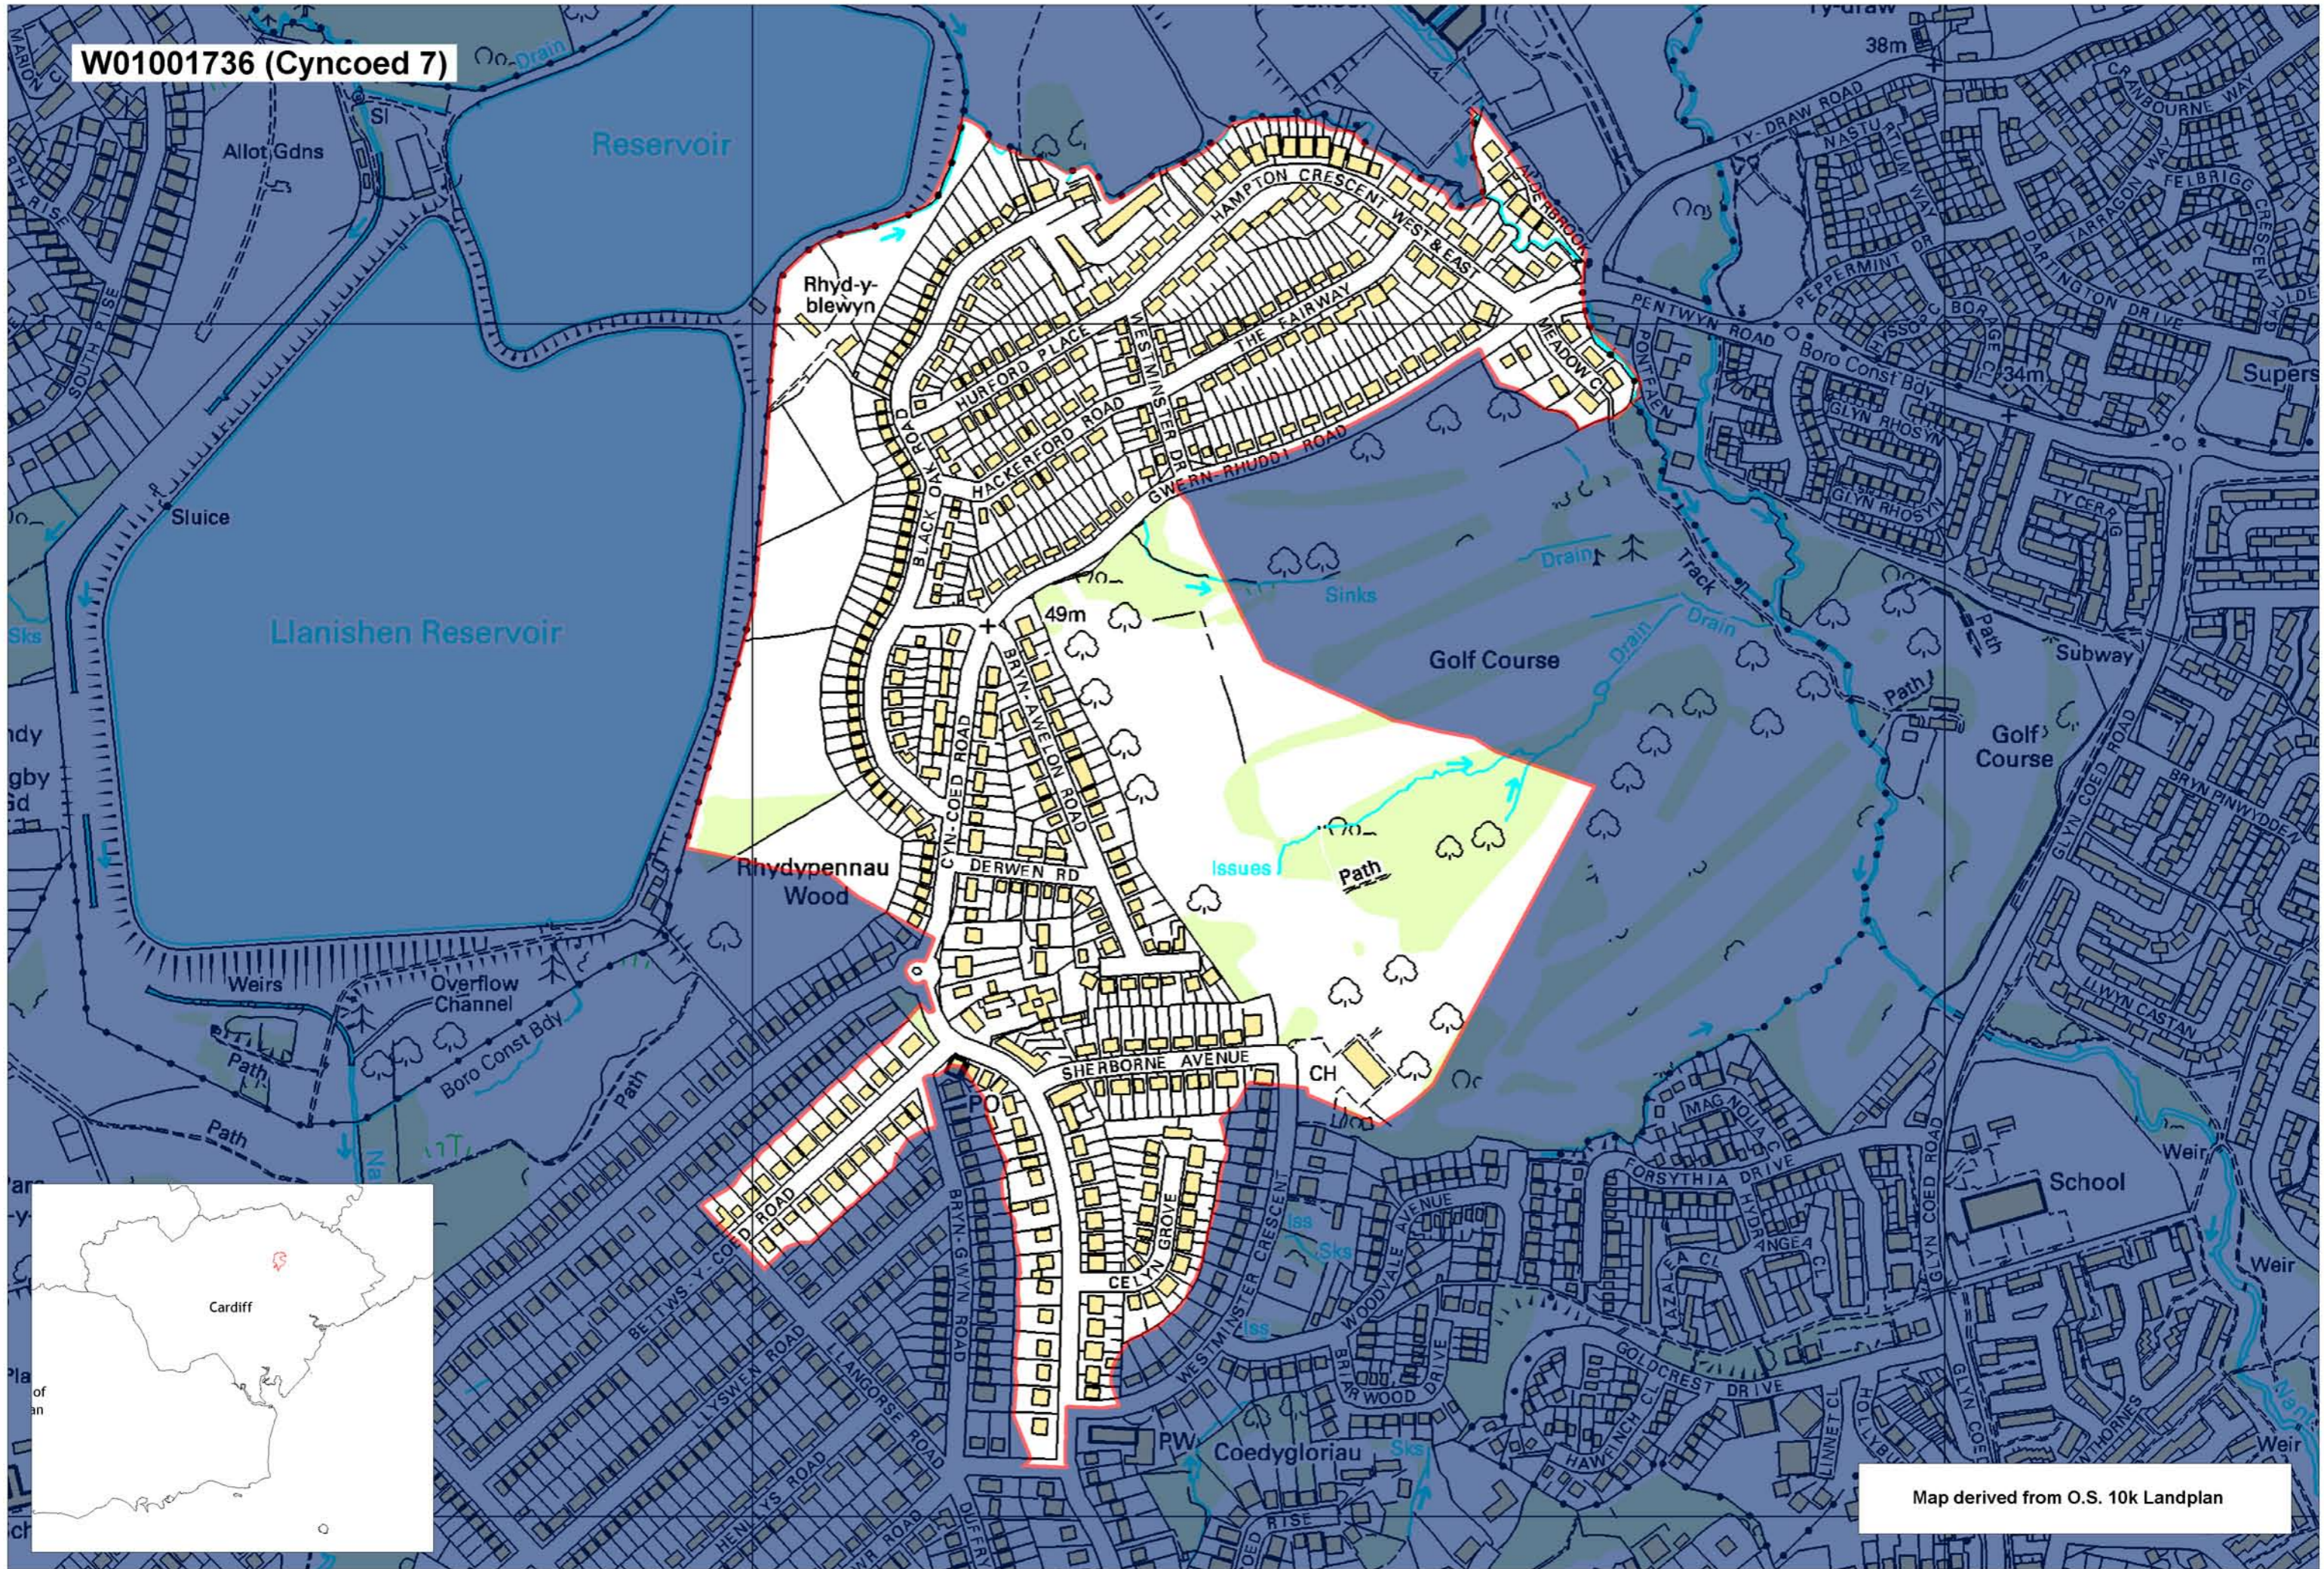

W01001736 (Cyncoed 7)

Map derived from O.S. 10k Landplan