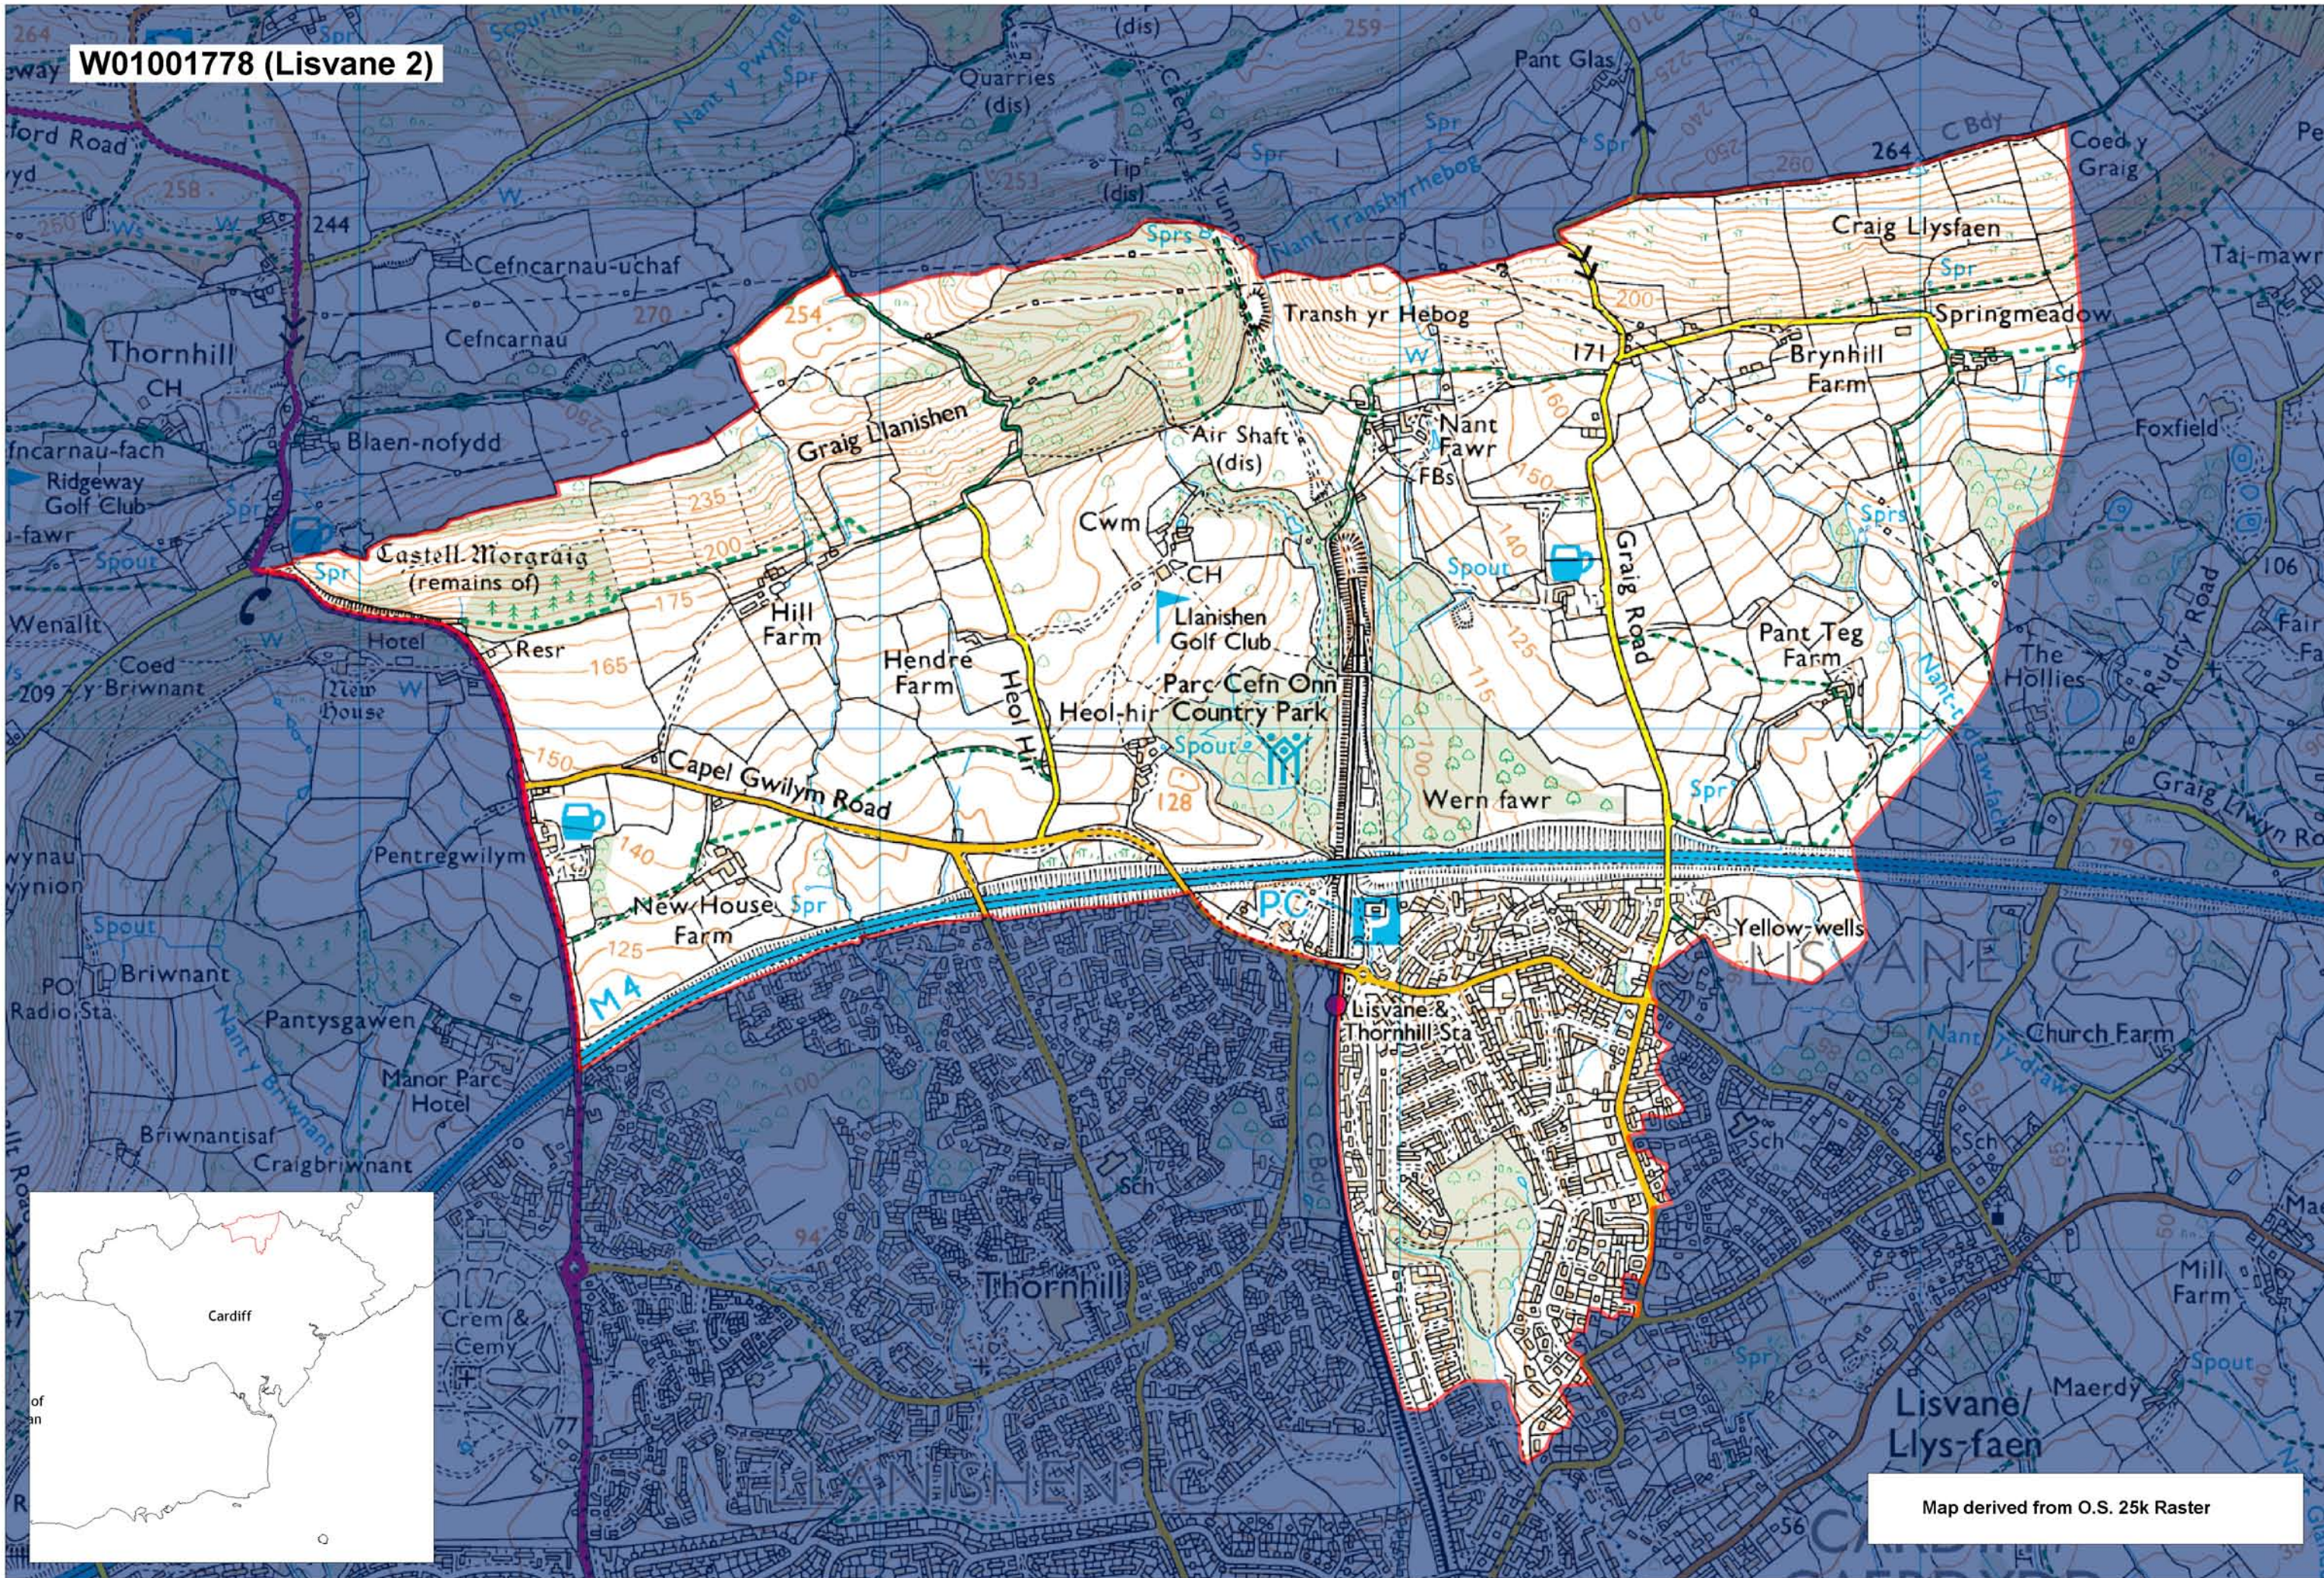

W01001778 (Lisvane 2)

Map derived from O.S. 25k Raster