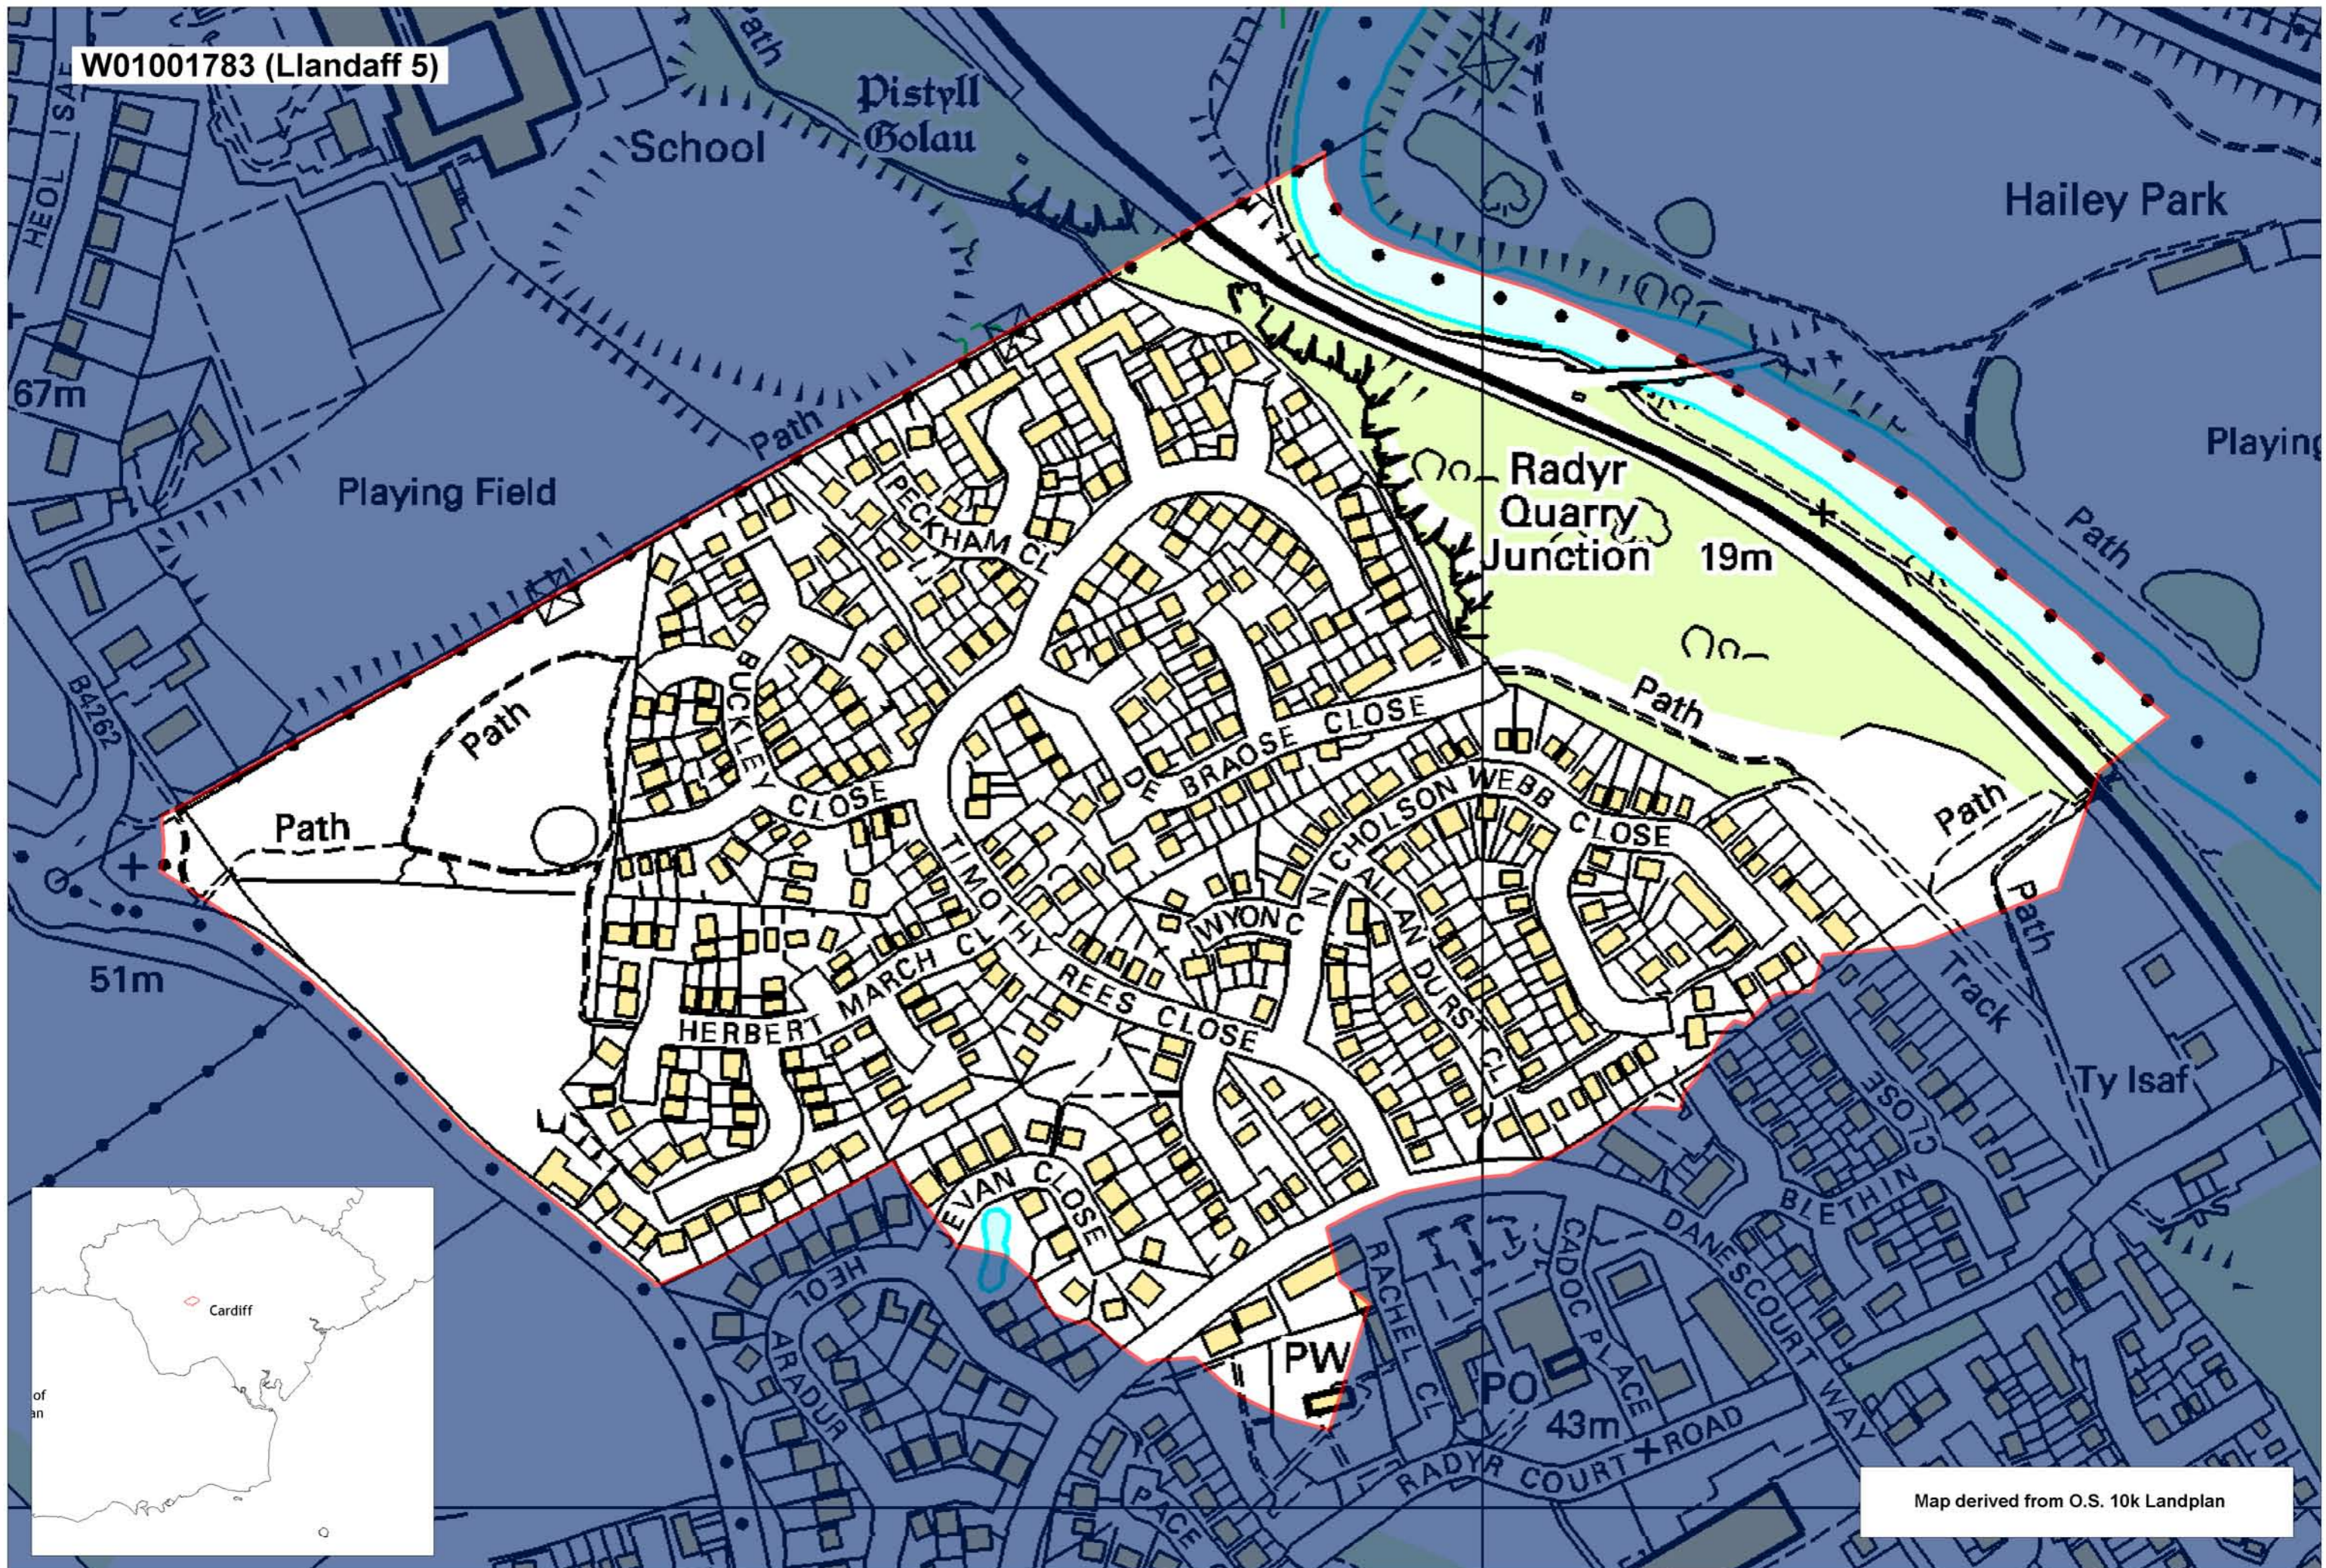

W01001783 (Llandaff 5)

Map derived from O.S. 10k Landplan