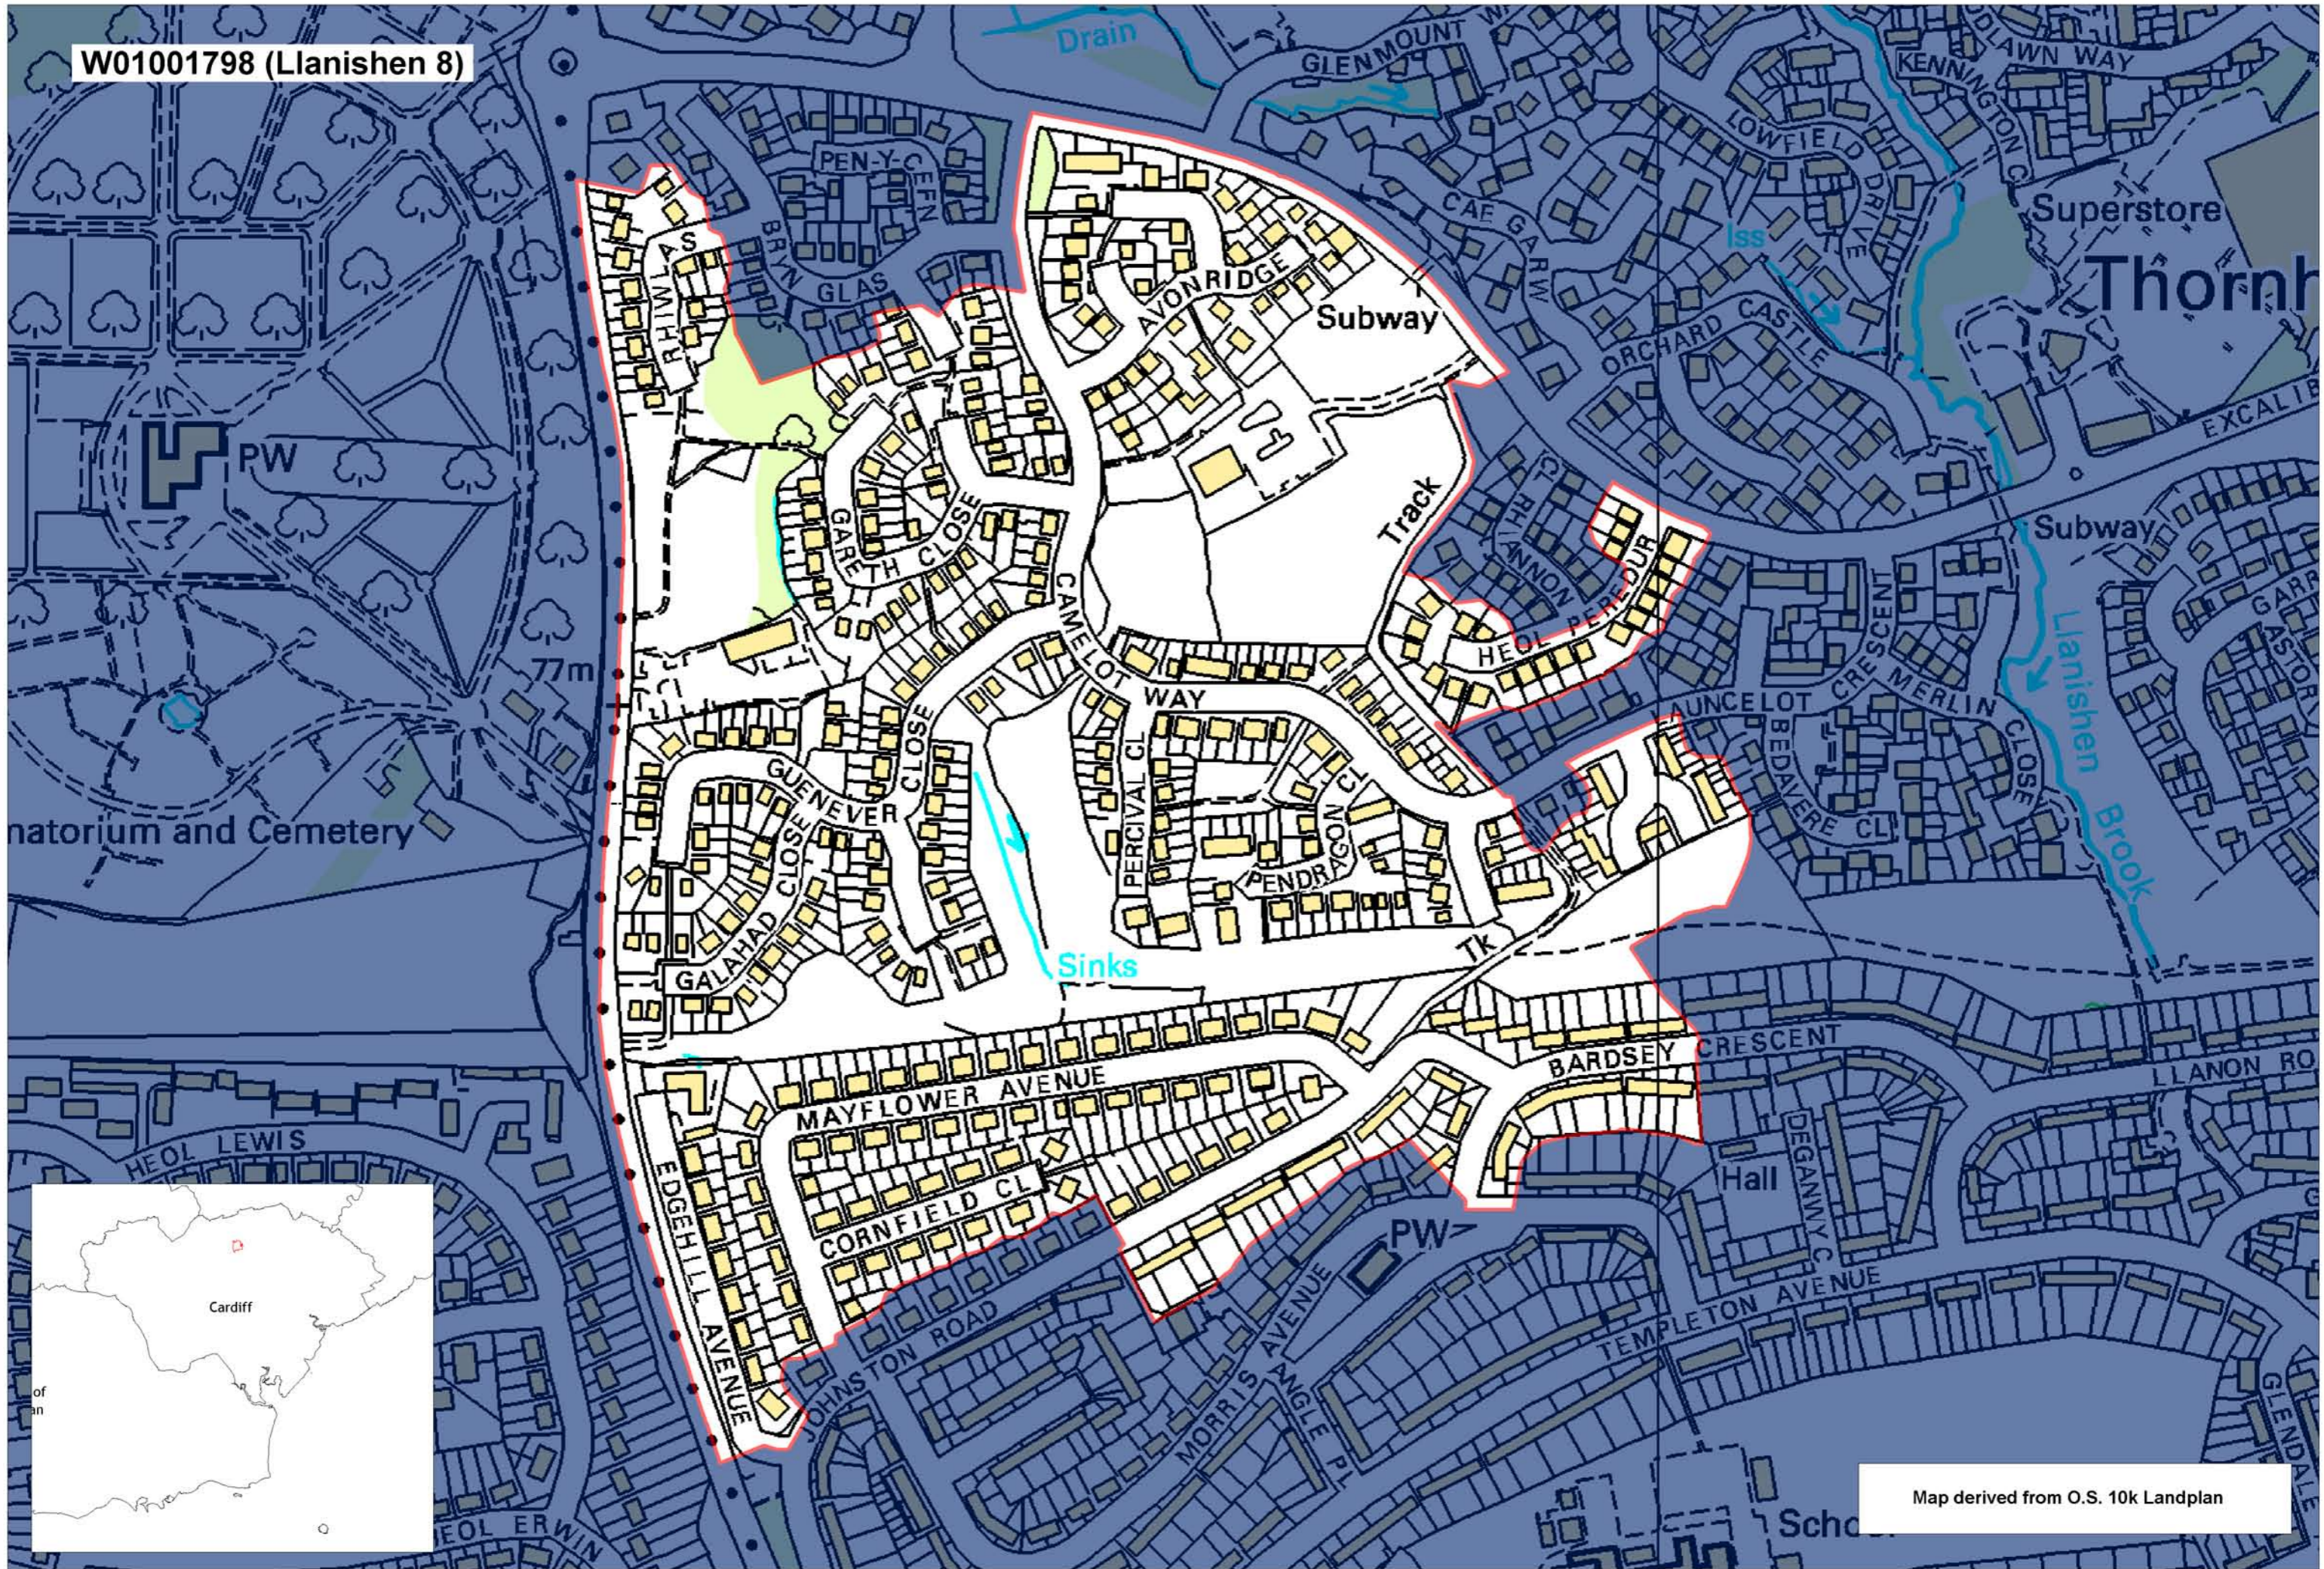

W01001798 (Llanishen 8)

Map derived from O.S. 10k Landplan

Produced by Cartographics, Statistical Directorate, Welsh Assembly Government. Cynhyrchwyd gan Cartograffeg, Y Gyfarwyddiaeth Ystadegol, Llywodraeth Cynulliad Cymru.