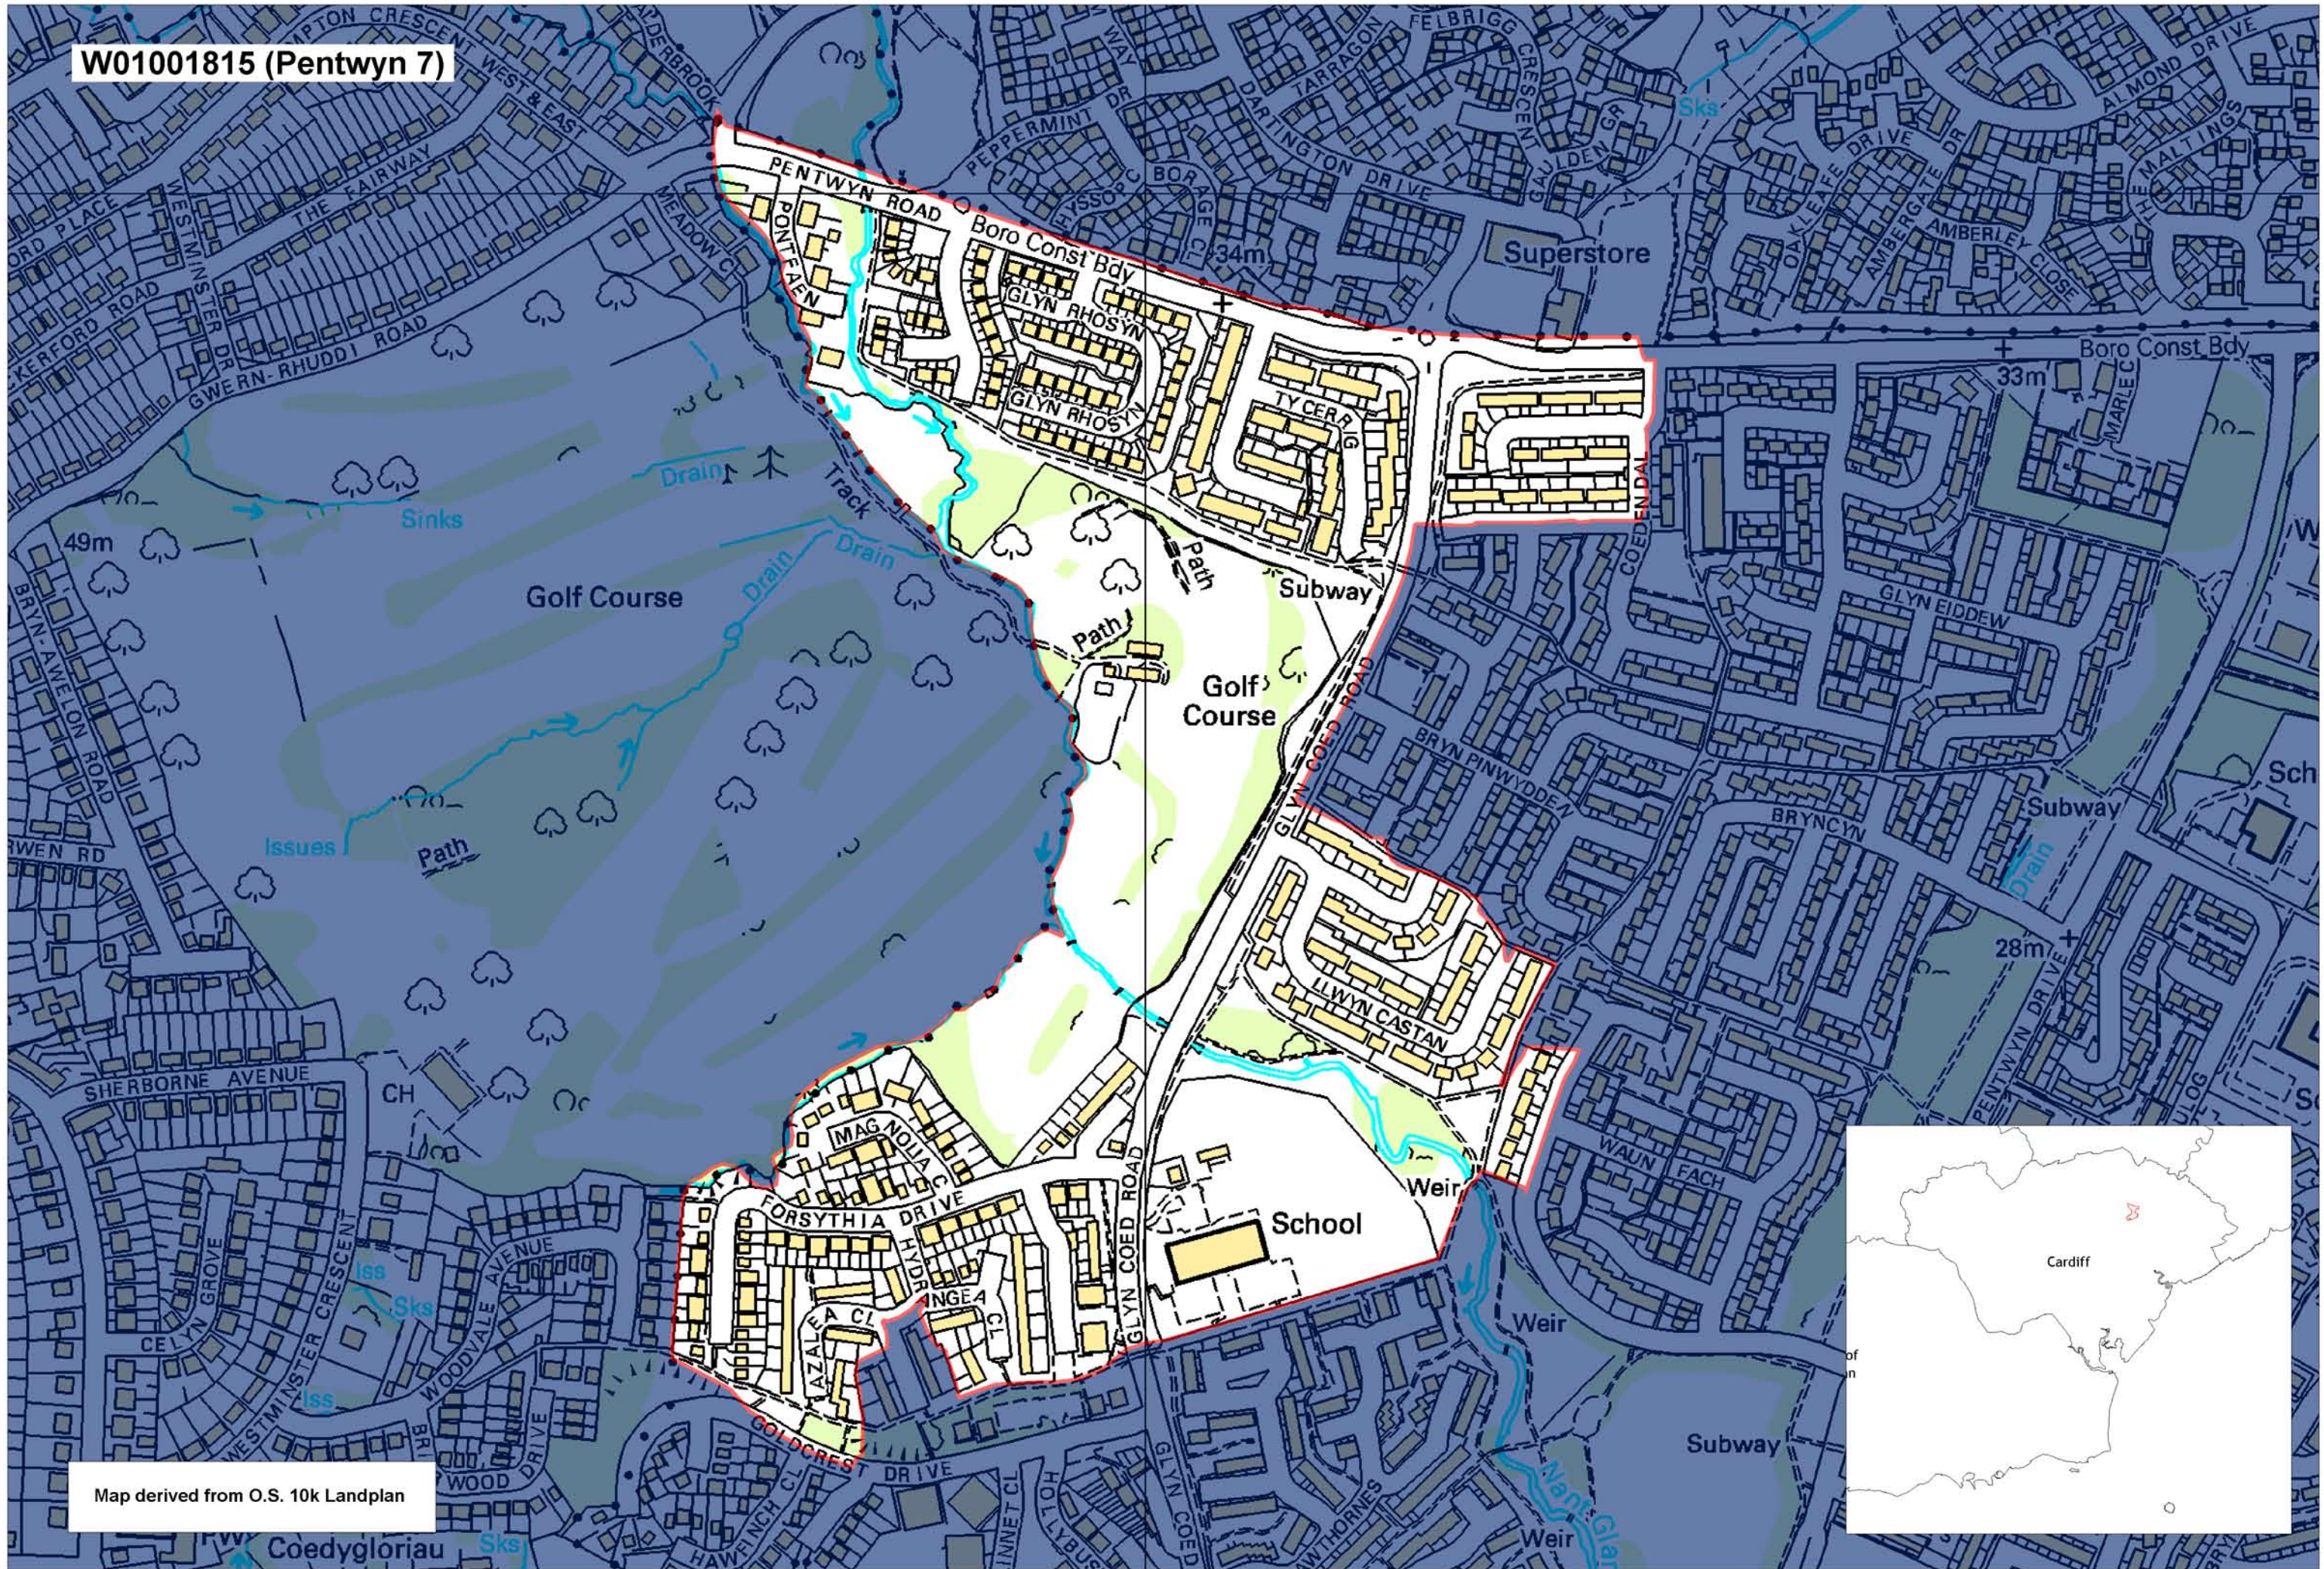

W01001815 (Pentwyn 7)

Map derived from O.S. 10k Landplan

Produced by Cartographics, Statistical Directorate, Welsh Assembly Government. Cynhyrchwyd gan Cartograffeg, Y Gyfarwyddiaeth Ystadegol, Llywodraeth Cynulliad Cymru.