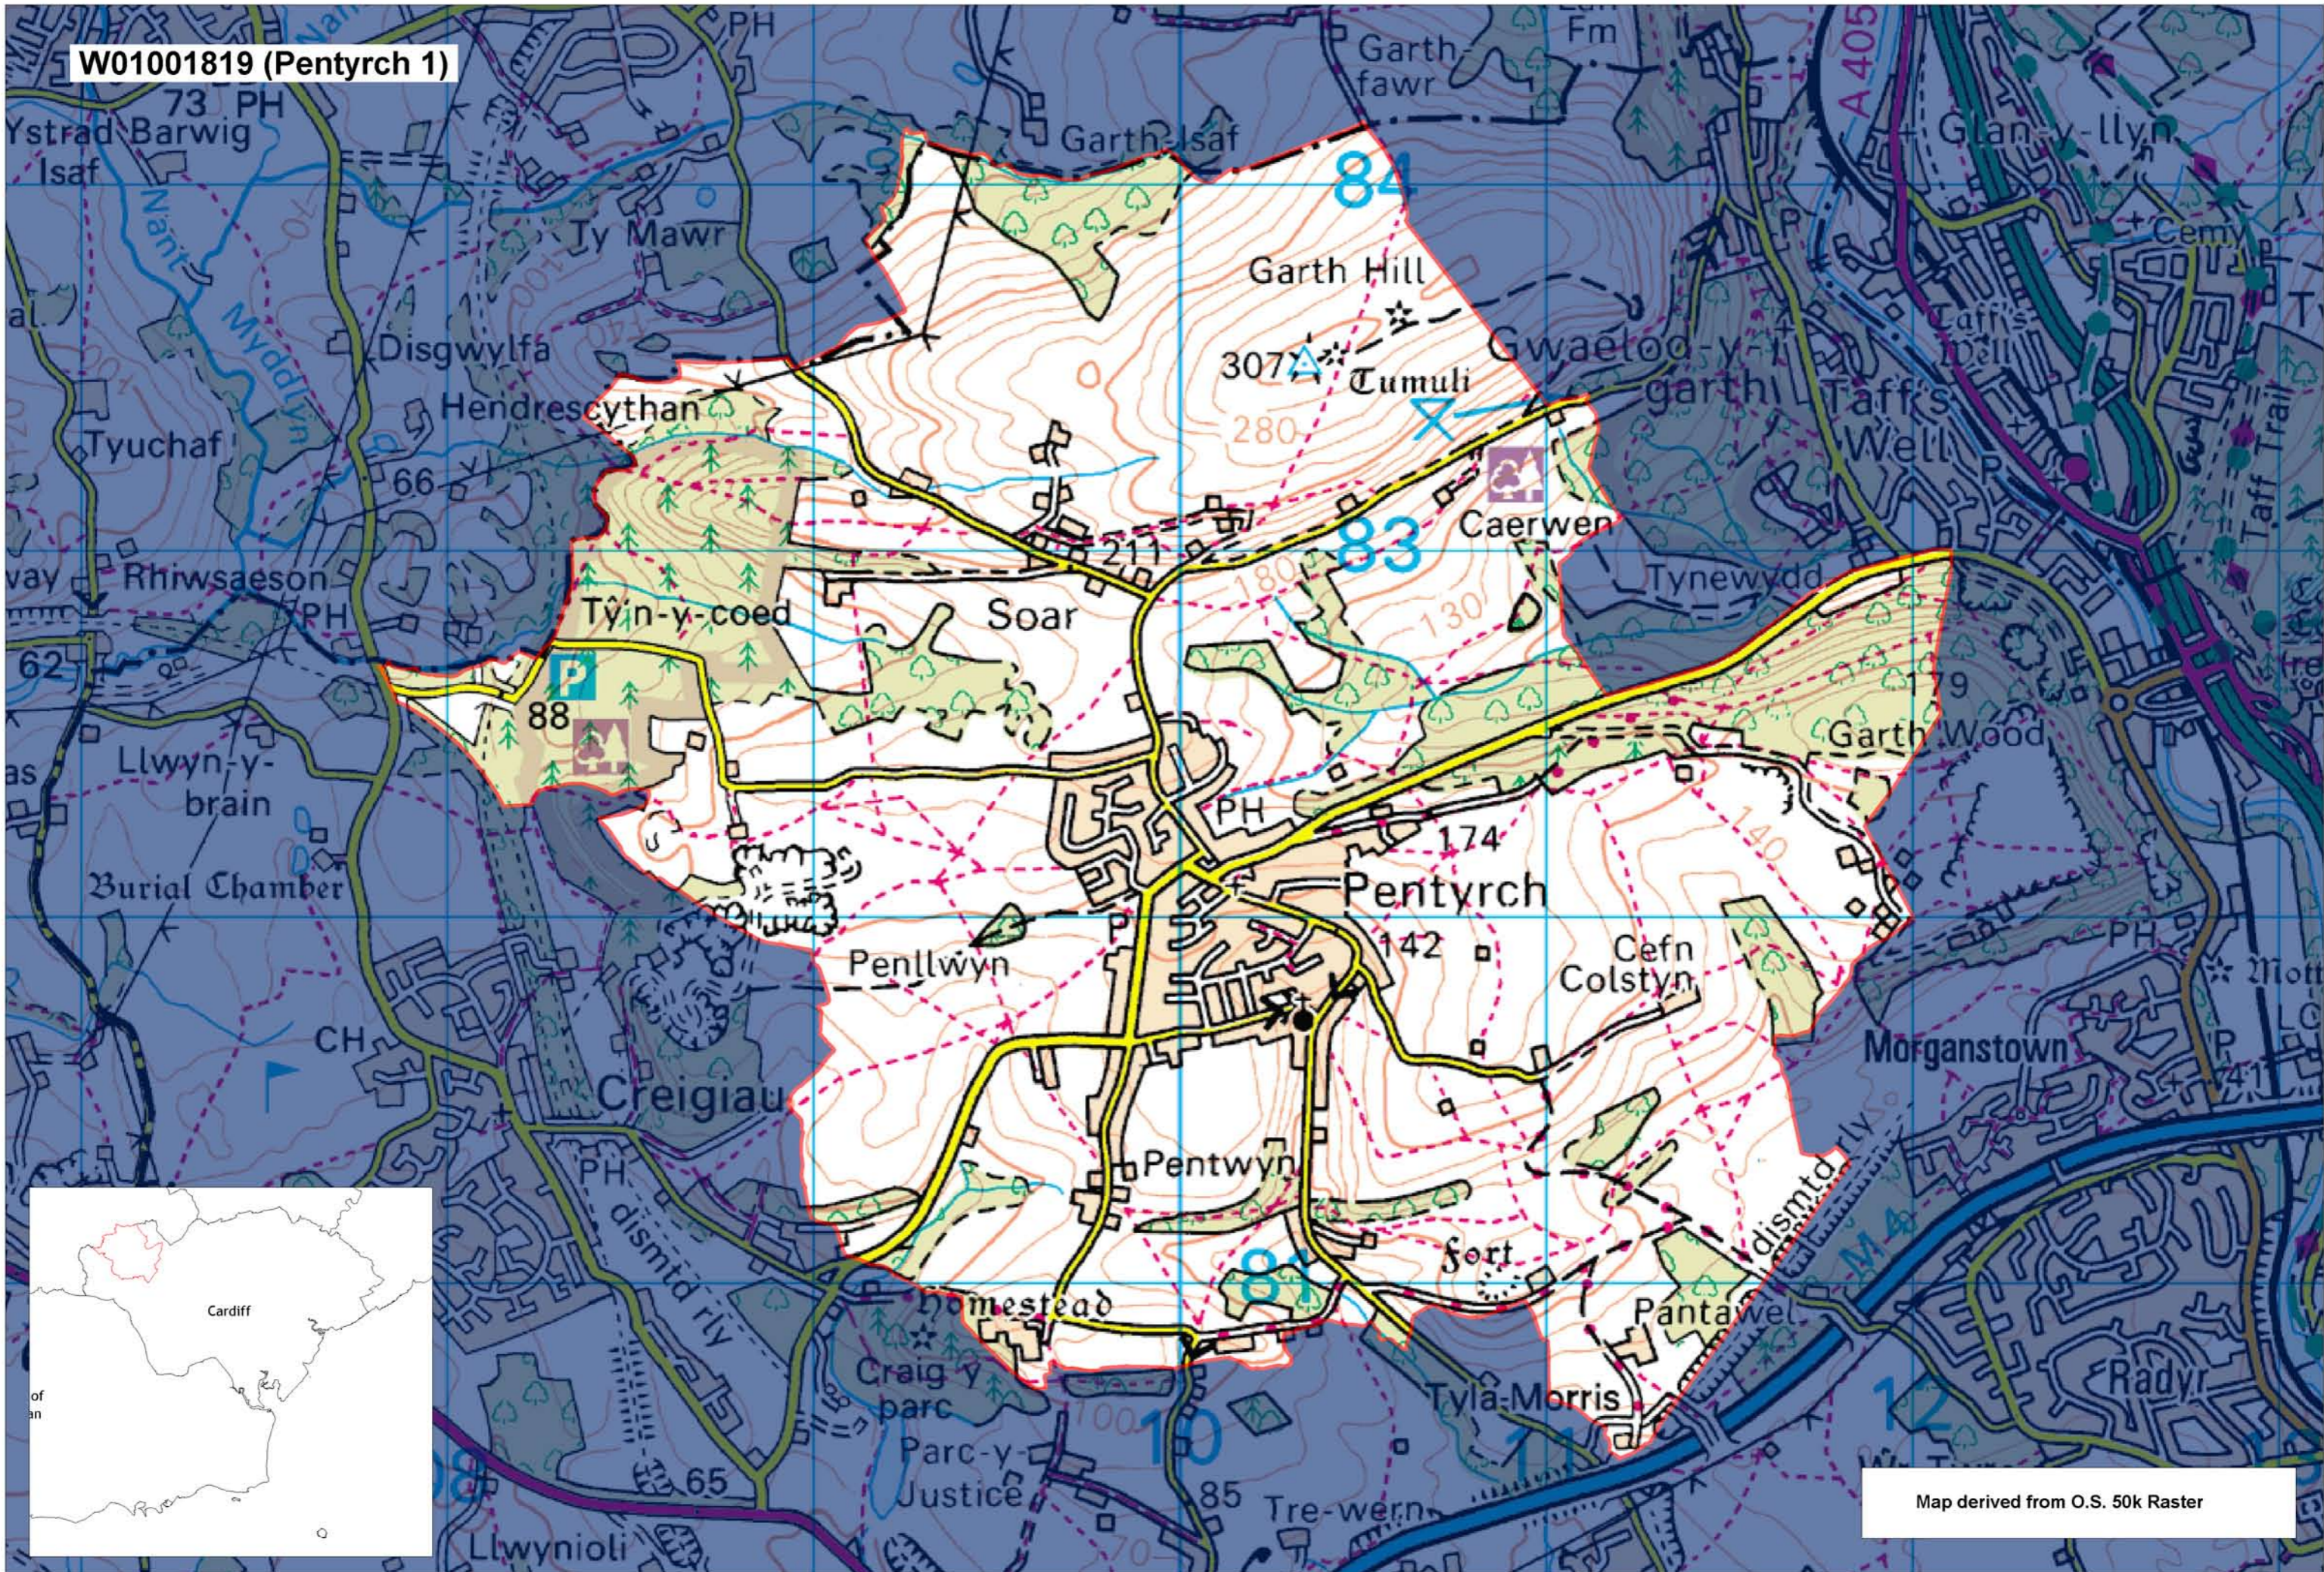

W01001819 (Pentyrch 1)

Map derived from O.S. 50k Raster