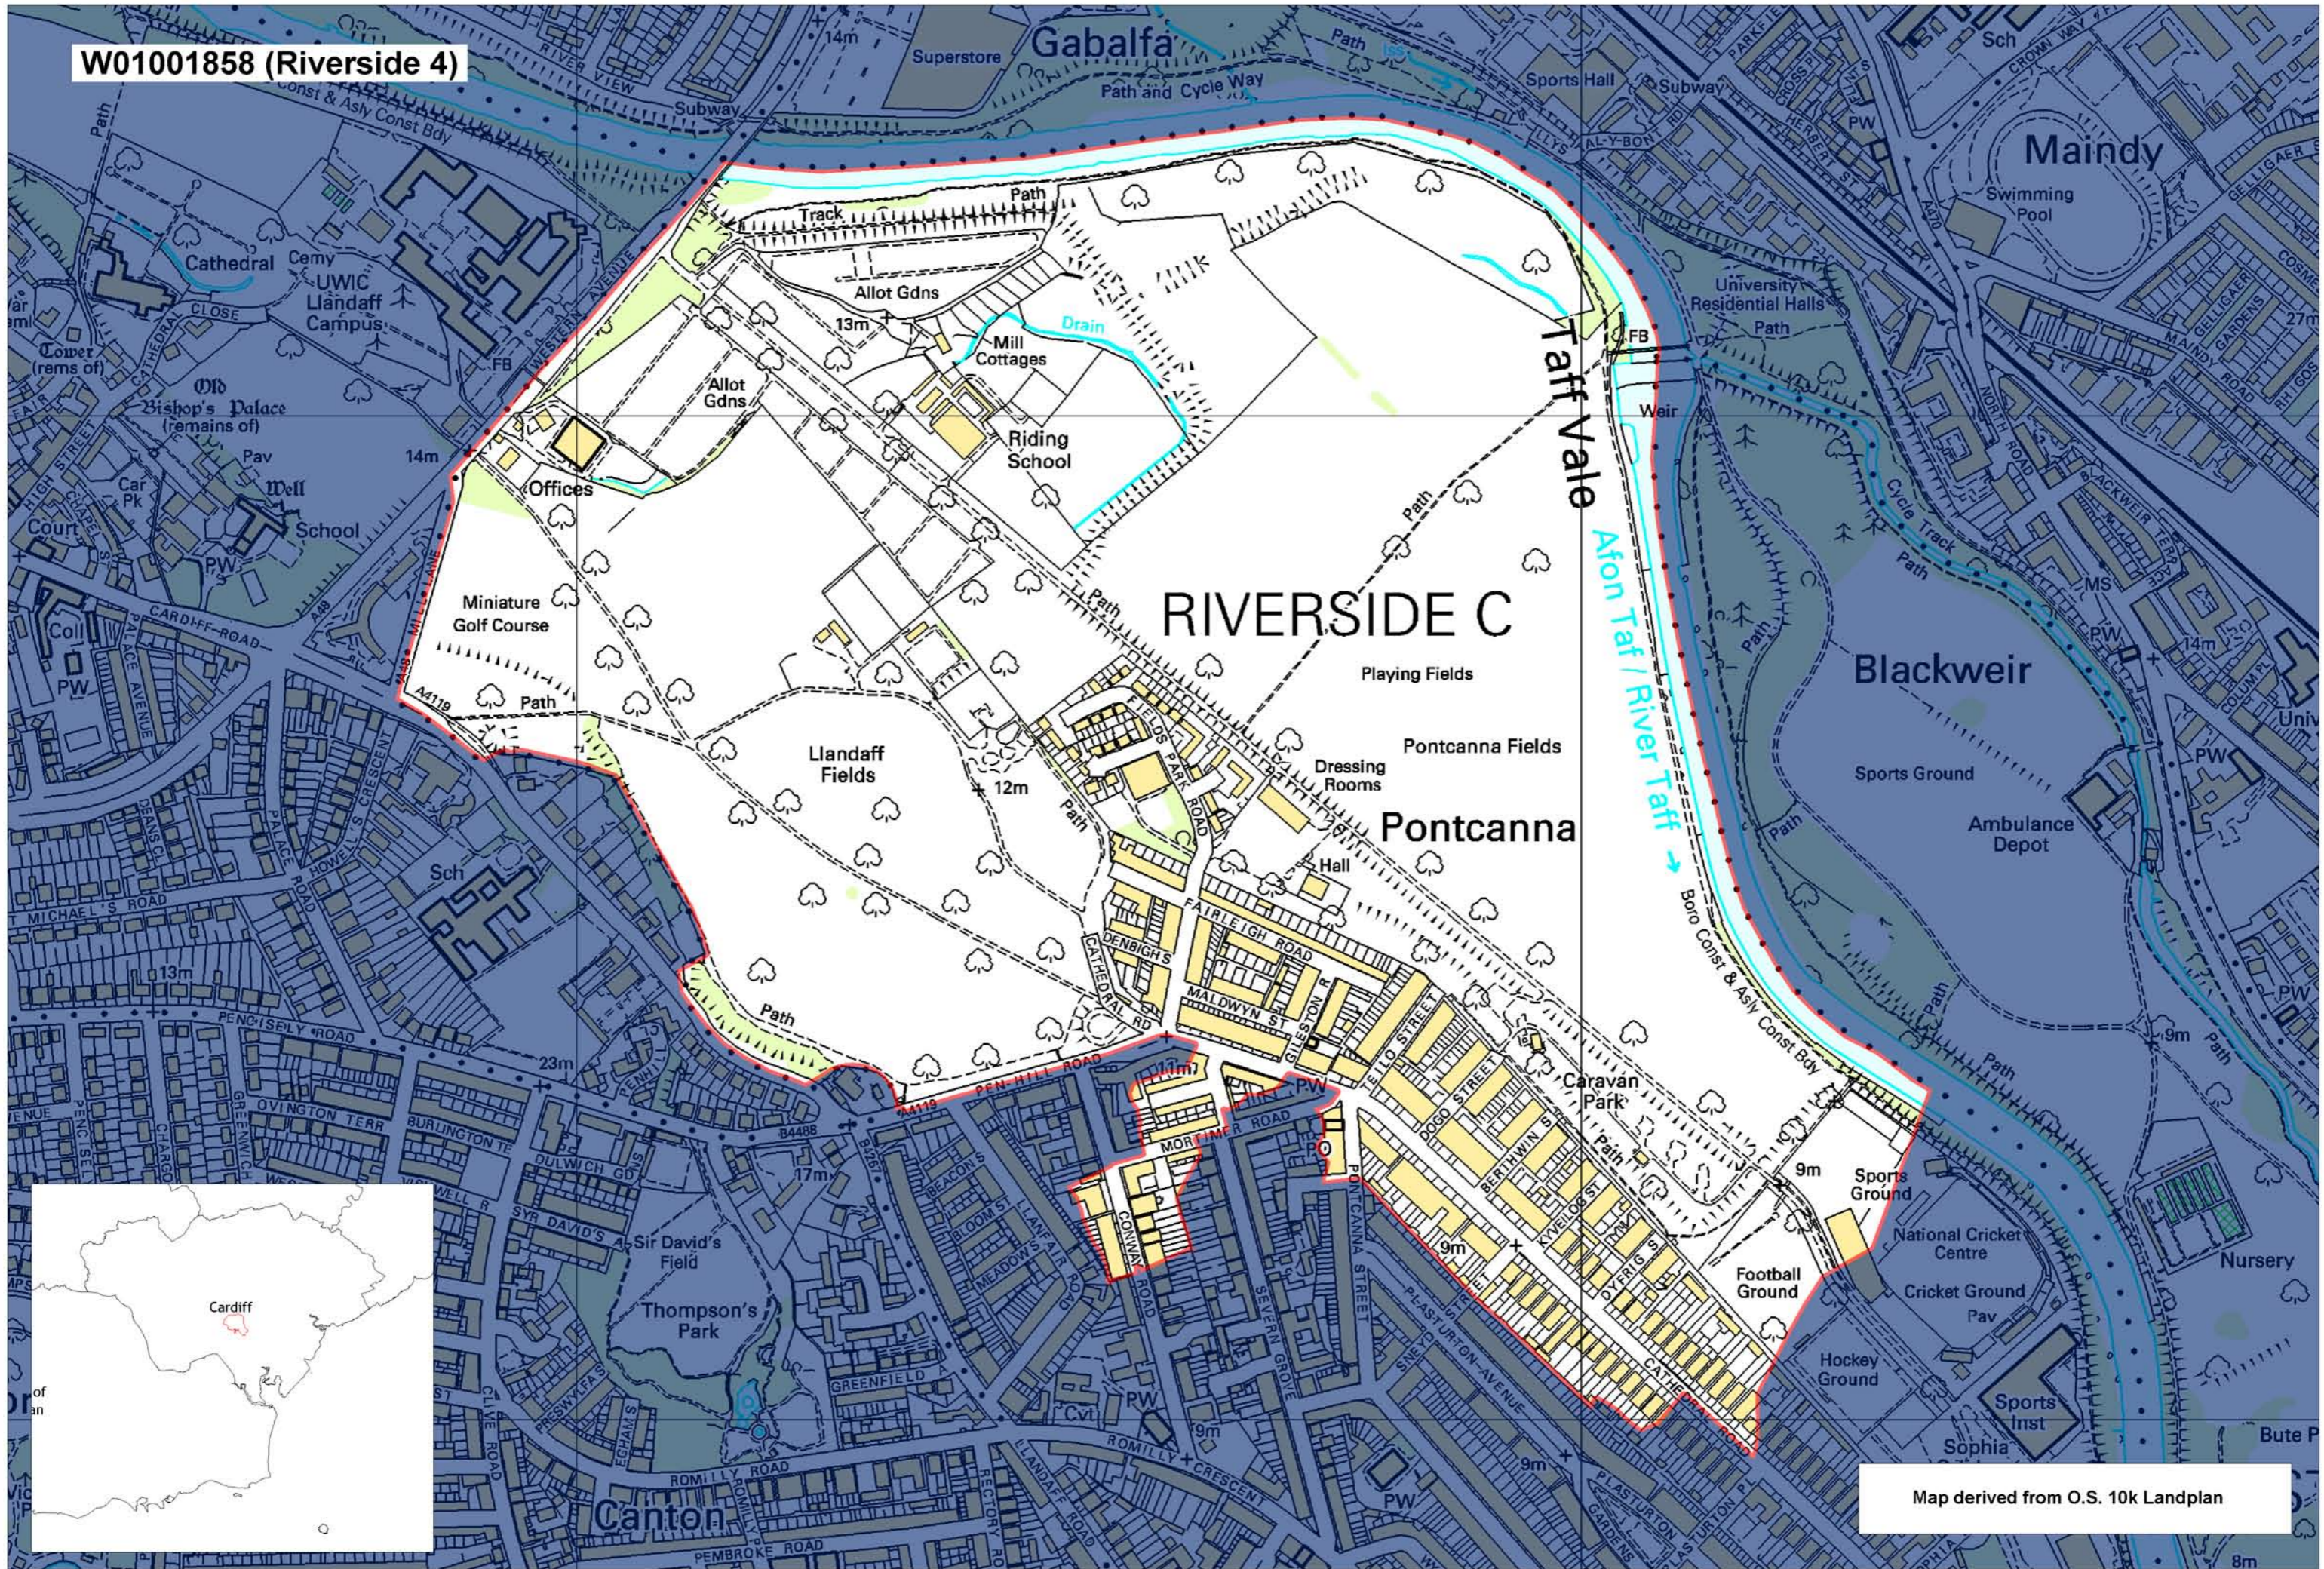

W01001858 (Riverside 4)

RIVERSIDE C

Taff Vale

Afon Taf / River Taff

Map derived from O.S. 10k Landplan

Produced by Cartographics, Statistical Directorate, Welsh Assembly Government. Cynhyrchwyd gan Cartograffeg, Y Gyfarwyddiaeth Ystadegol, Llywodraeth Cynulliad Cymru.