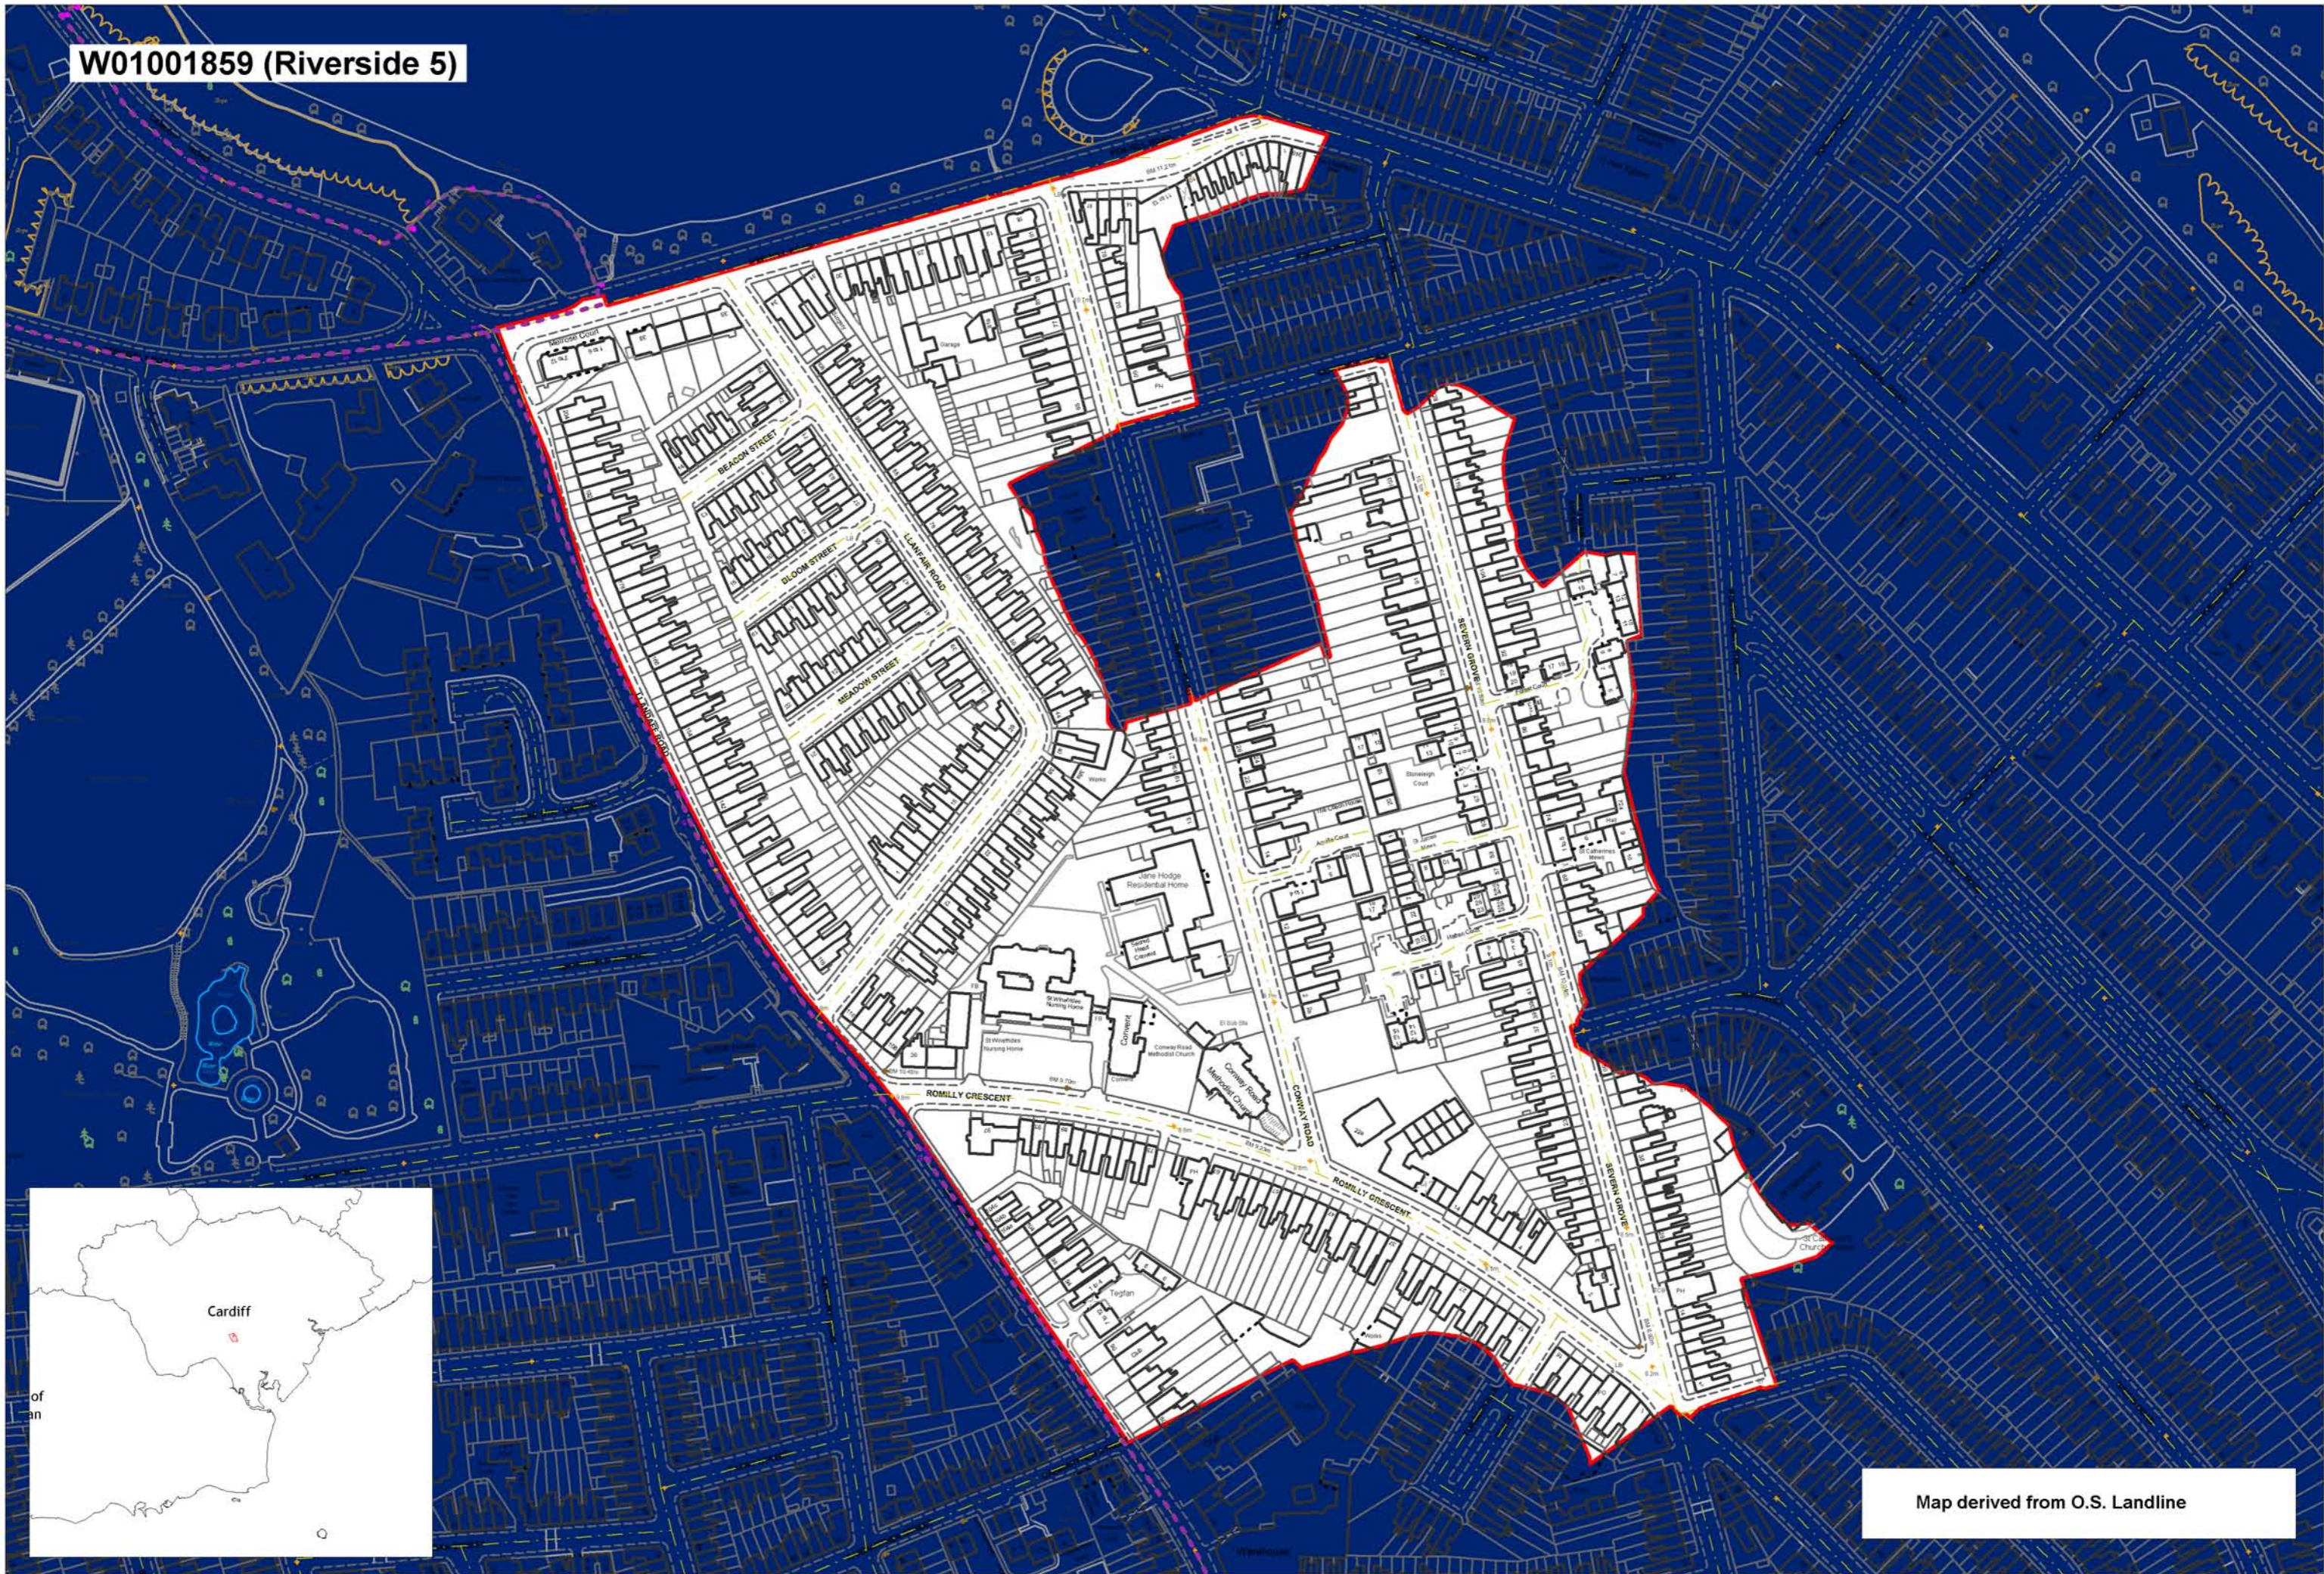

W01001859 (Riverside 5)

Map derived from O.S. Landline