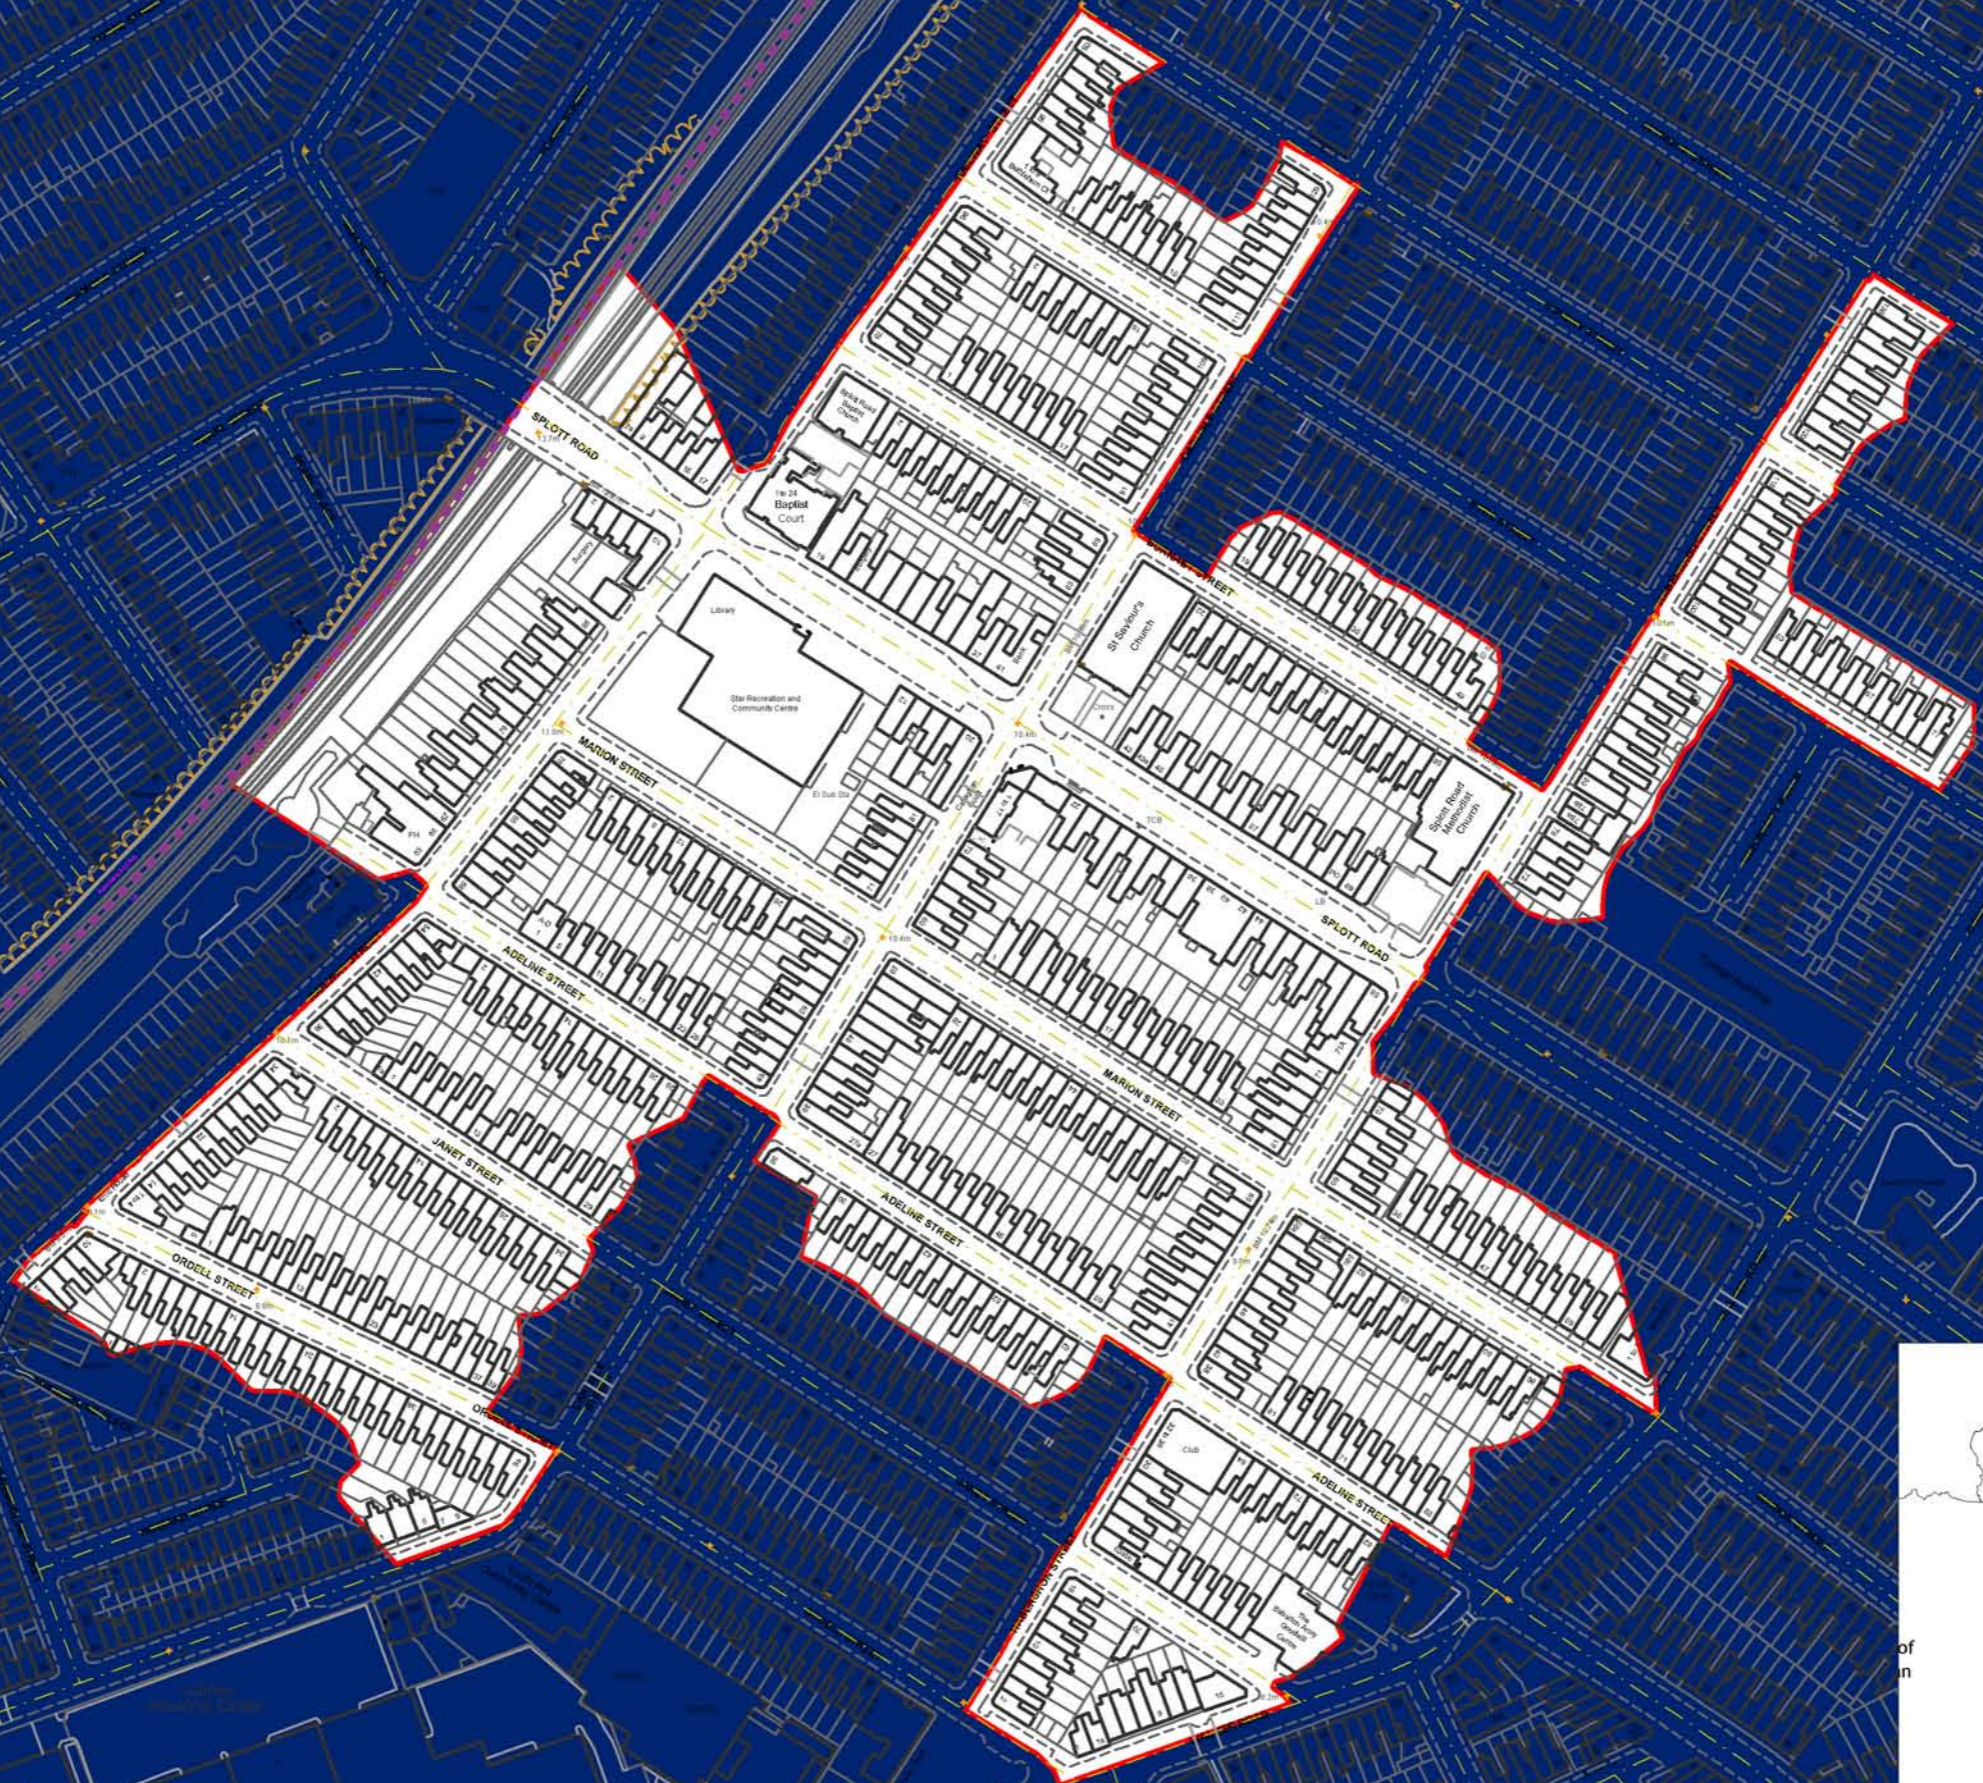

W01001872 (Splott 4)

Map derived from O.S. Landline

This map is based upon the Ordnance Survey material with the permission of Ordnance Survey on behalf of The Controller of Her Majesty's Stationery Office. © Crown copyright 2008. Unauthorised reproduction infringes Crown copyright and may lead to prosecution or civil proceedings. Welsh Assembly Government. Licence Number: 100017916. Mae'r map hwn yn seiliedig ar ddeunydd yr Arolwg Ordnans gyda chaniatâd Arolwg Ordnans ar ran Rheolwr Lyfrau Ei Mawrhydi. © Hawffraint y Goron 2008. Mae atgynhyrchu heb ganiatâd yn torri hawffraint y Goron a gall hyn arwain at erlyniad neu achos sifil. Llywodraeth Cynulliad Cymru. Rhif trwydded 100017916.