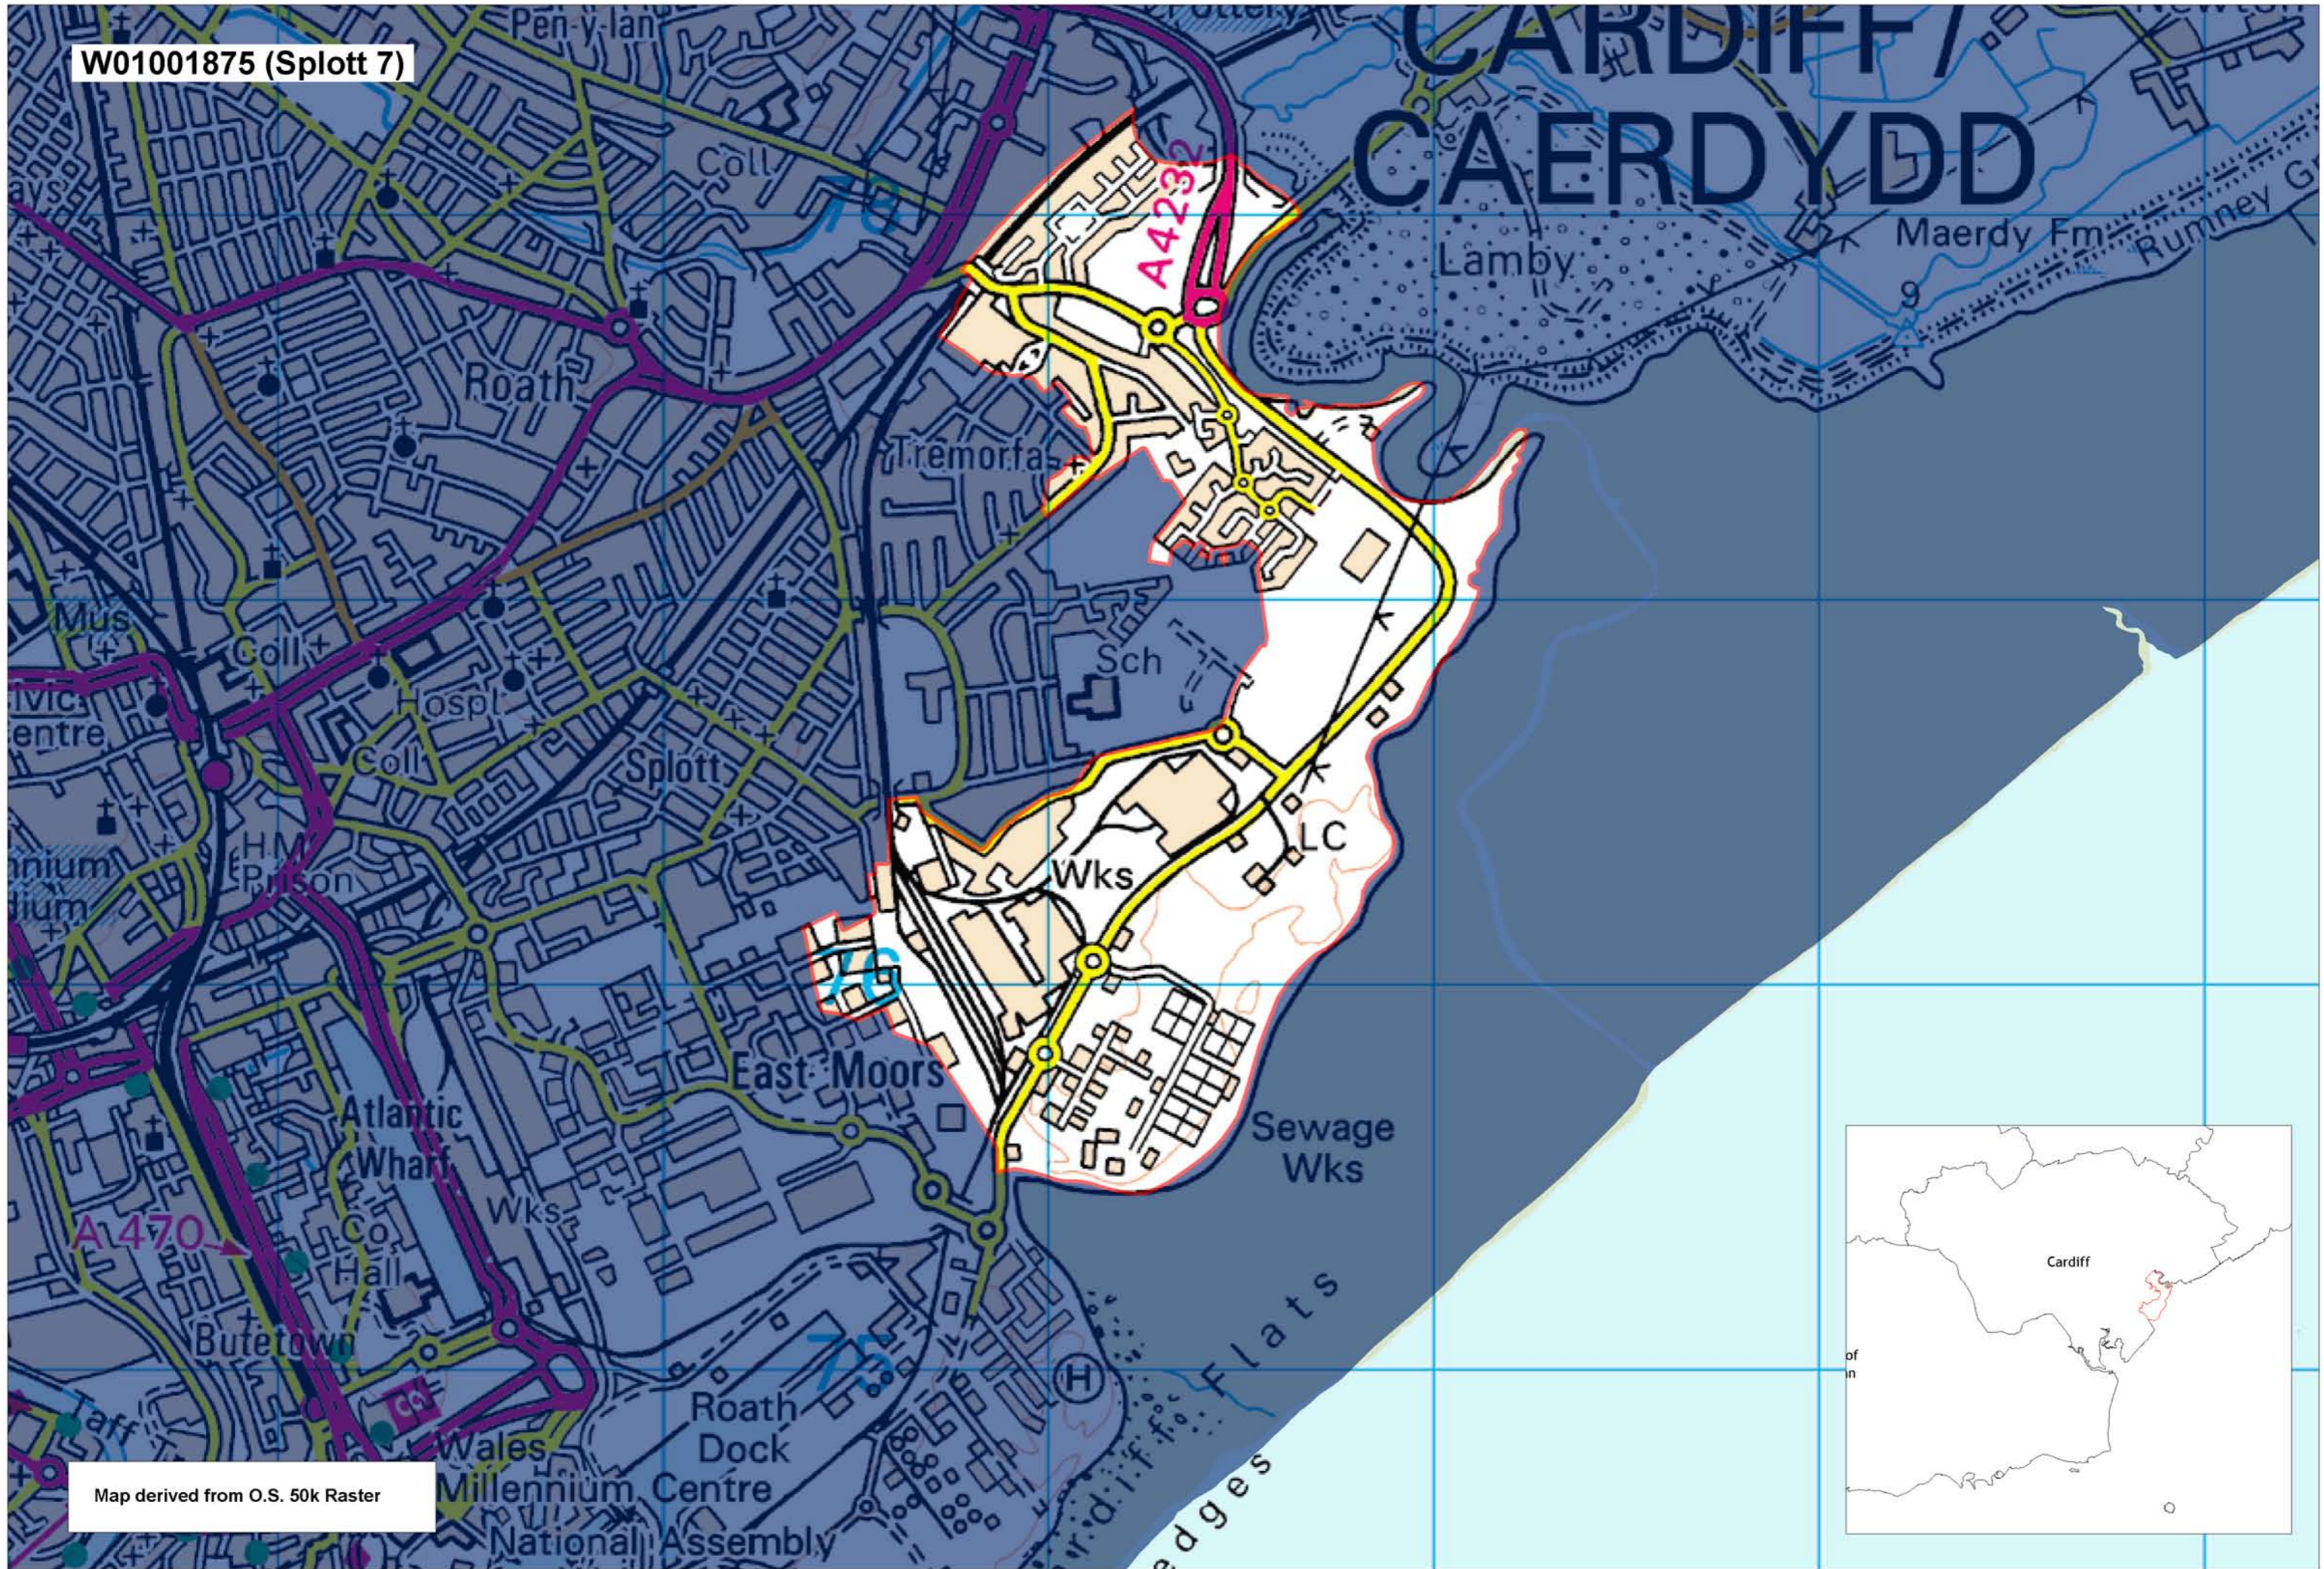

W01001875 (Splott 7)

CARDIFF / CAERDYDD

Map derived from O.S. 50k Raster

This map is based upon the Ordnance Survey material with the permission of Ordnance Survey on behalf of The Controller of Her Majesty's Stationery Office. © Crown copyright 2008. Unauthorised reproduction infringes Crown copyright and may lead to prosecution or civil proceedings. Welsh Assembly Government. Licence Number: 100017916. Mae'r map hwn yn seiliedig ar ddeunydd yr Arolwg Ordnans gyda chaniatâd Arolwg Ordnans ar ran Rheolwr Lyfrau Ei Mawrhydi. © Hawffraint y Goron 2008. Mae atgynhyrchu heb ganiatâd yn torri hawffraint y Goron a gall hyn arwain at erlyniad neu achos sifil. Llywodraeth Cynulliad Cymru. Rhif trwydded 100017916.

Produced by Cartographics, Statistical Directorate, Welsh Assembly Government. Cynhyrchwyd gan Cartograffeg, Y Gylarwyddiaeth Ystadegol, Llywodraeth Cynulliad Cymru.