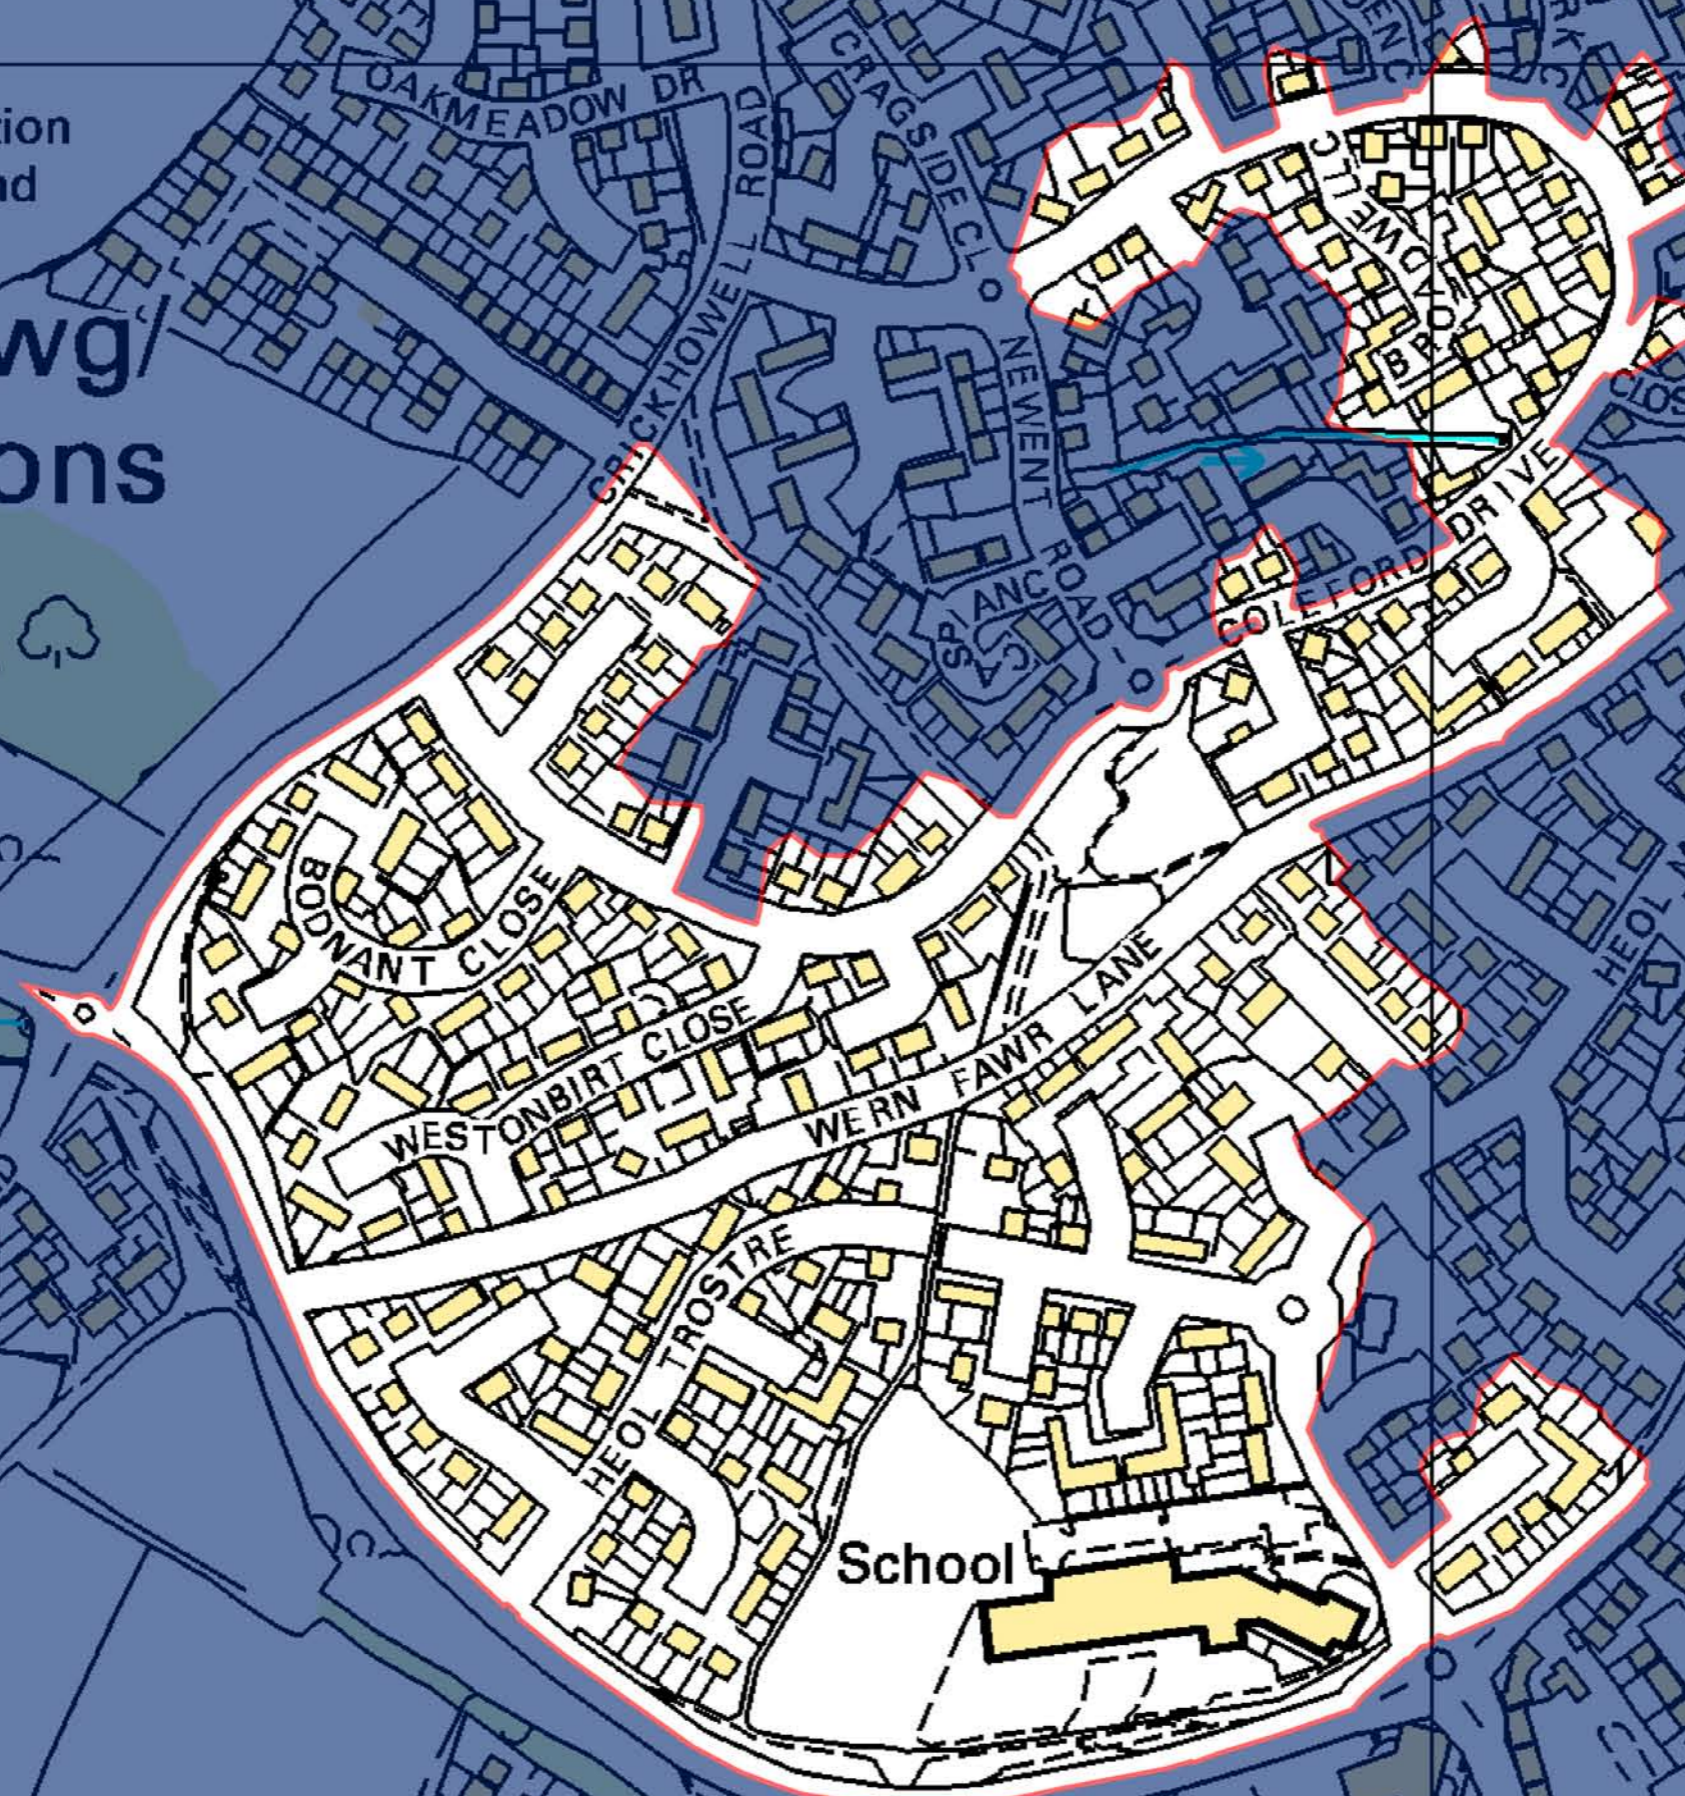

W01001884 (Trowbridge 8)

Recreation Ground

# Ilaneirwg/ St Mellons

School

Map derived from O.S. 10k Landplan

This map is based upon the Ordnance Survey material with the permission of Ordnance Survey on behalf of The Controller of Her Majesty's Stationery Office. © Crown copyright 2008. Unauthorised reproduction infringes Crown copyright and may lead to prosecution or civil proceedings. Welsh Assembly Government. Licence Number: 100017916. Mae'r map hwn yn seiliedig ar ddeunydd yr Arolwg Ordnans gyda chaniatâd Arolwg Ordnans ar ran Rheolwr Lyfrau Ei Mawrhydi. © Hawffraint y Goron 2008. Mae atgynhyrchu heb ganiatâd yn torri hawffraint y Goron a gall hyn arwain at erlyniad neu achos sifil. Llywodraeth Cynulliad Cymru. Rhif trwydded 100017916.