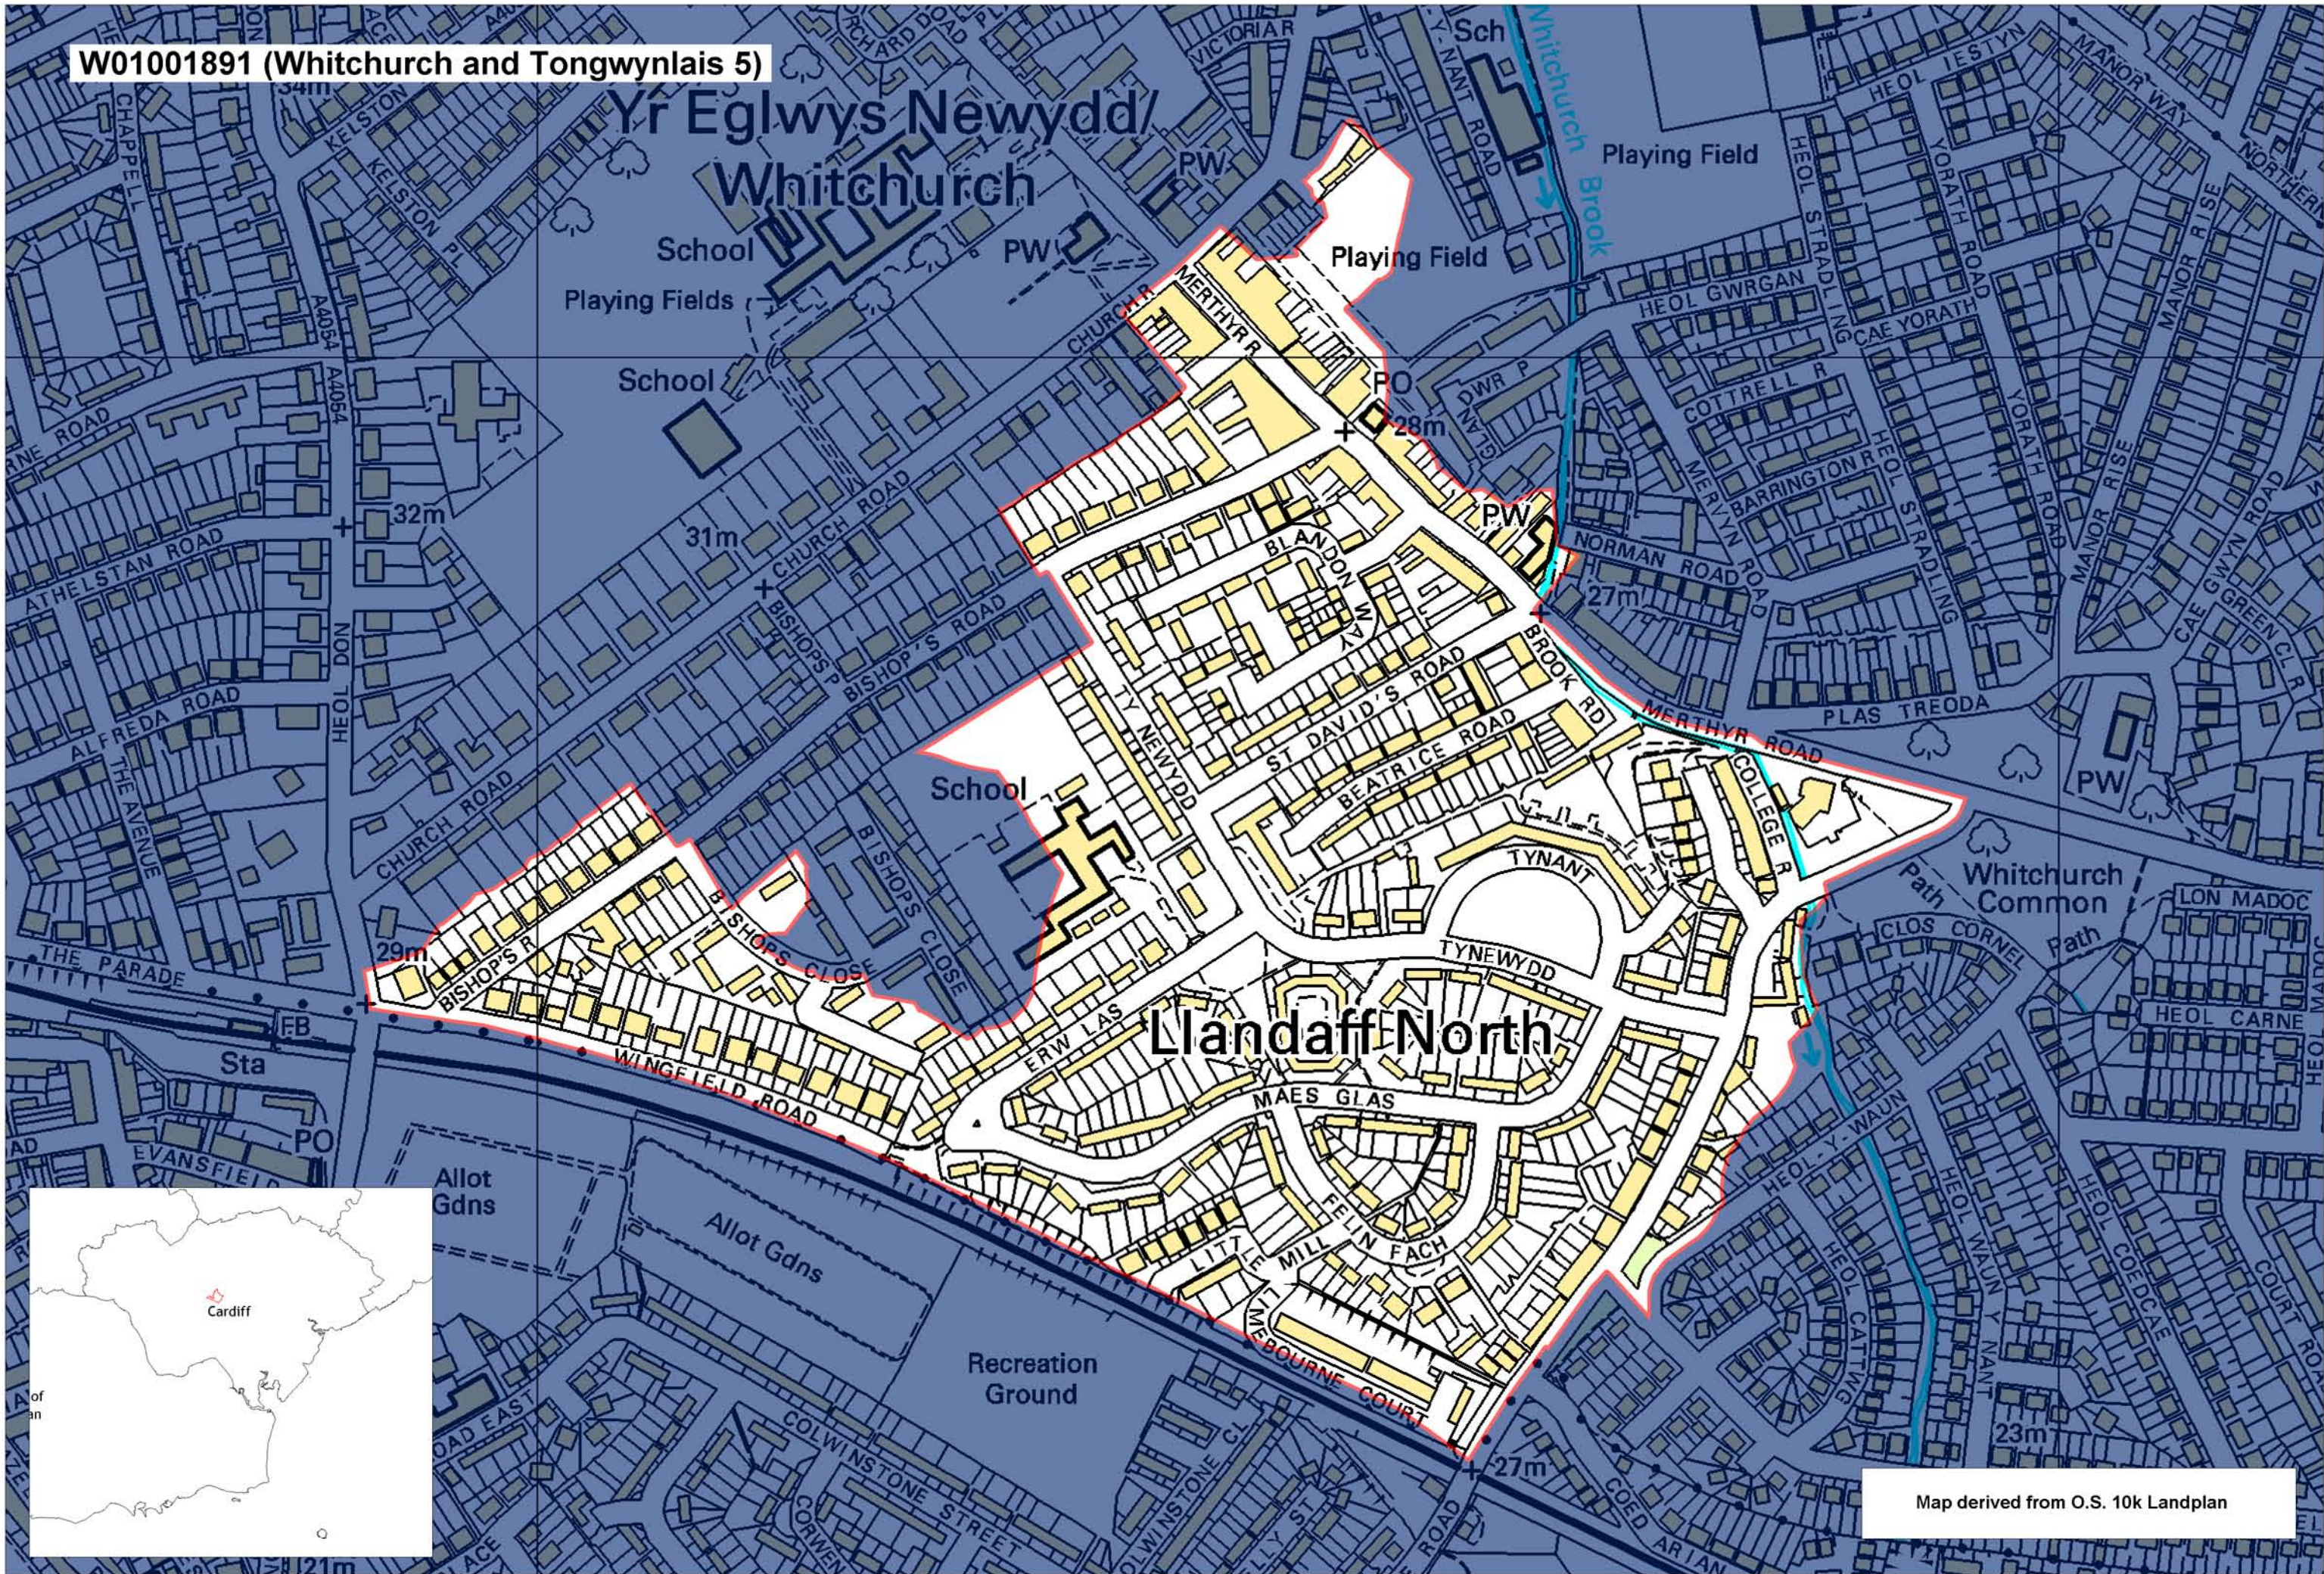

W01001891 (Whitchurch and Tongwynlais 5)

# Yr Eglwys Newydd/ Whitchurch

Map derived from O.S. 10k Landplan