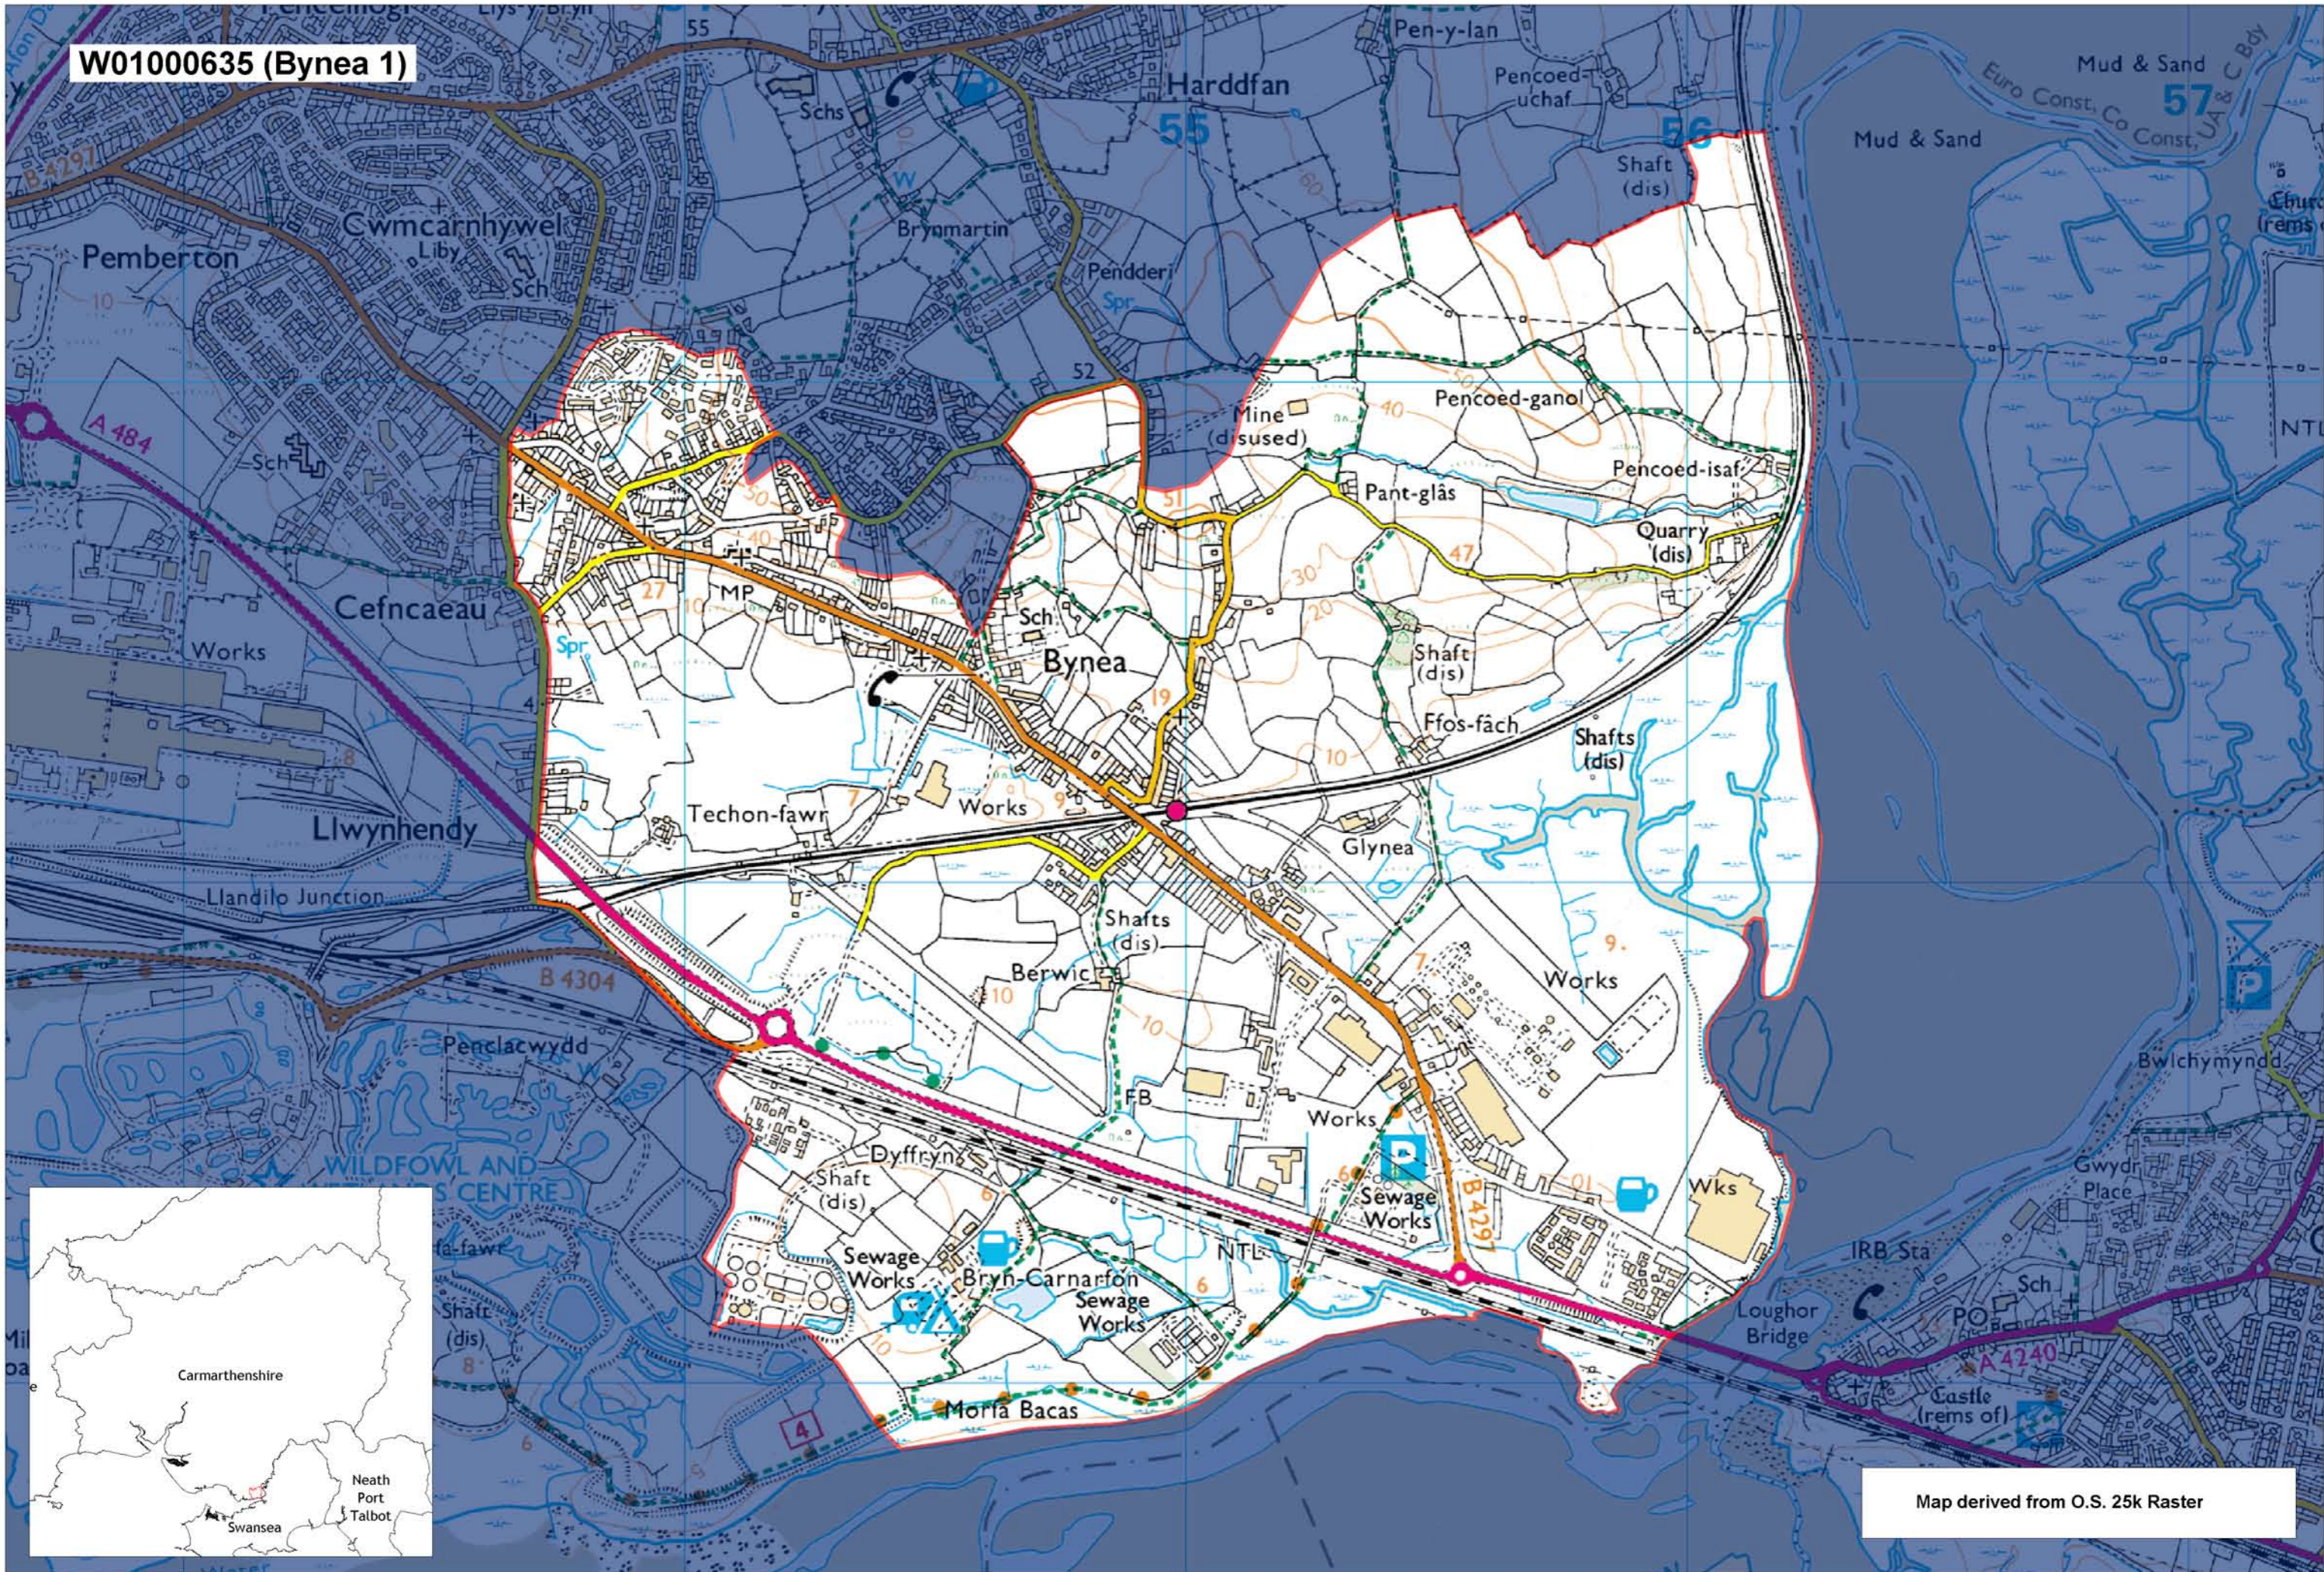

W01000635 (Bynea 1)

Map derived from O.S. 25k Raster