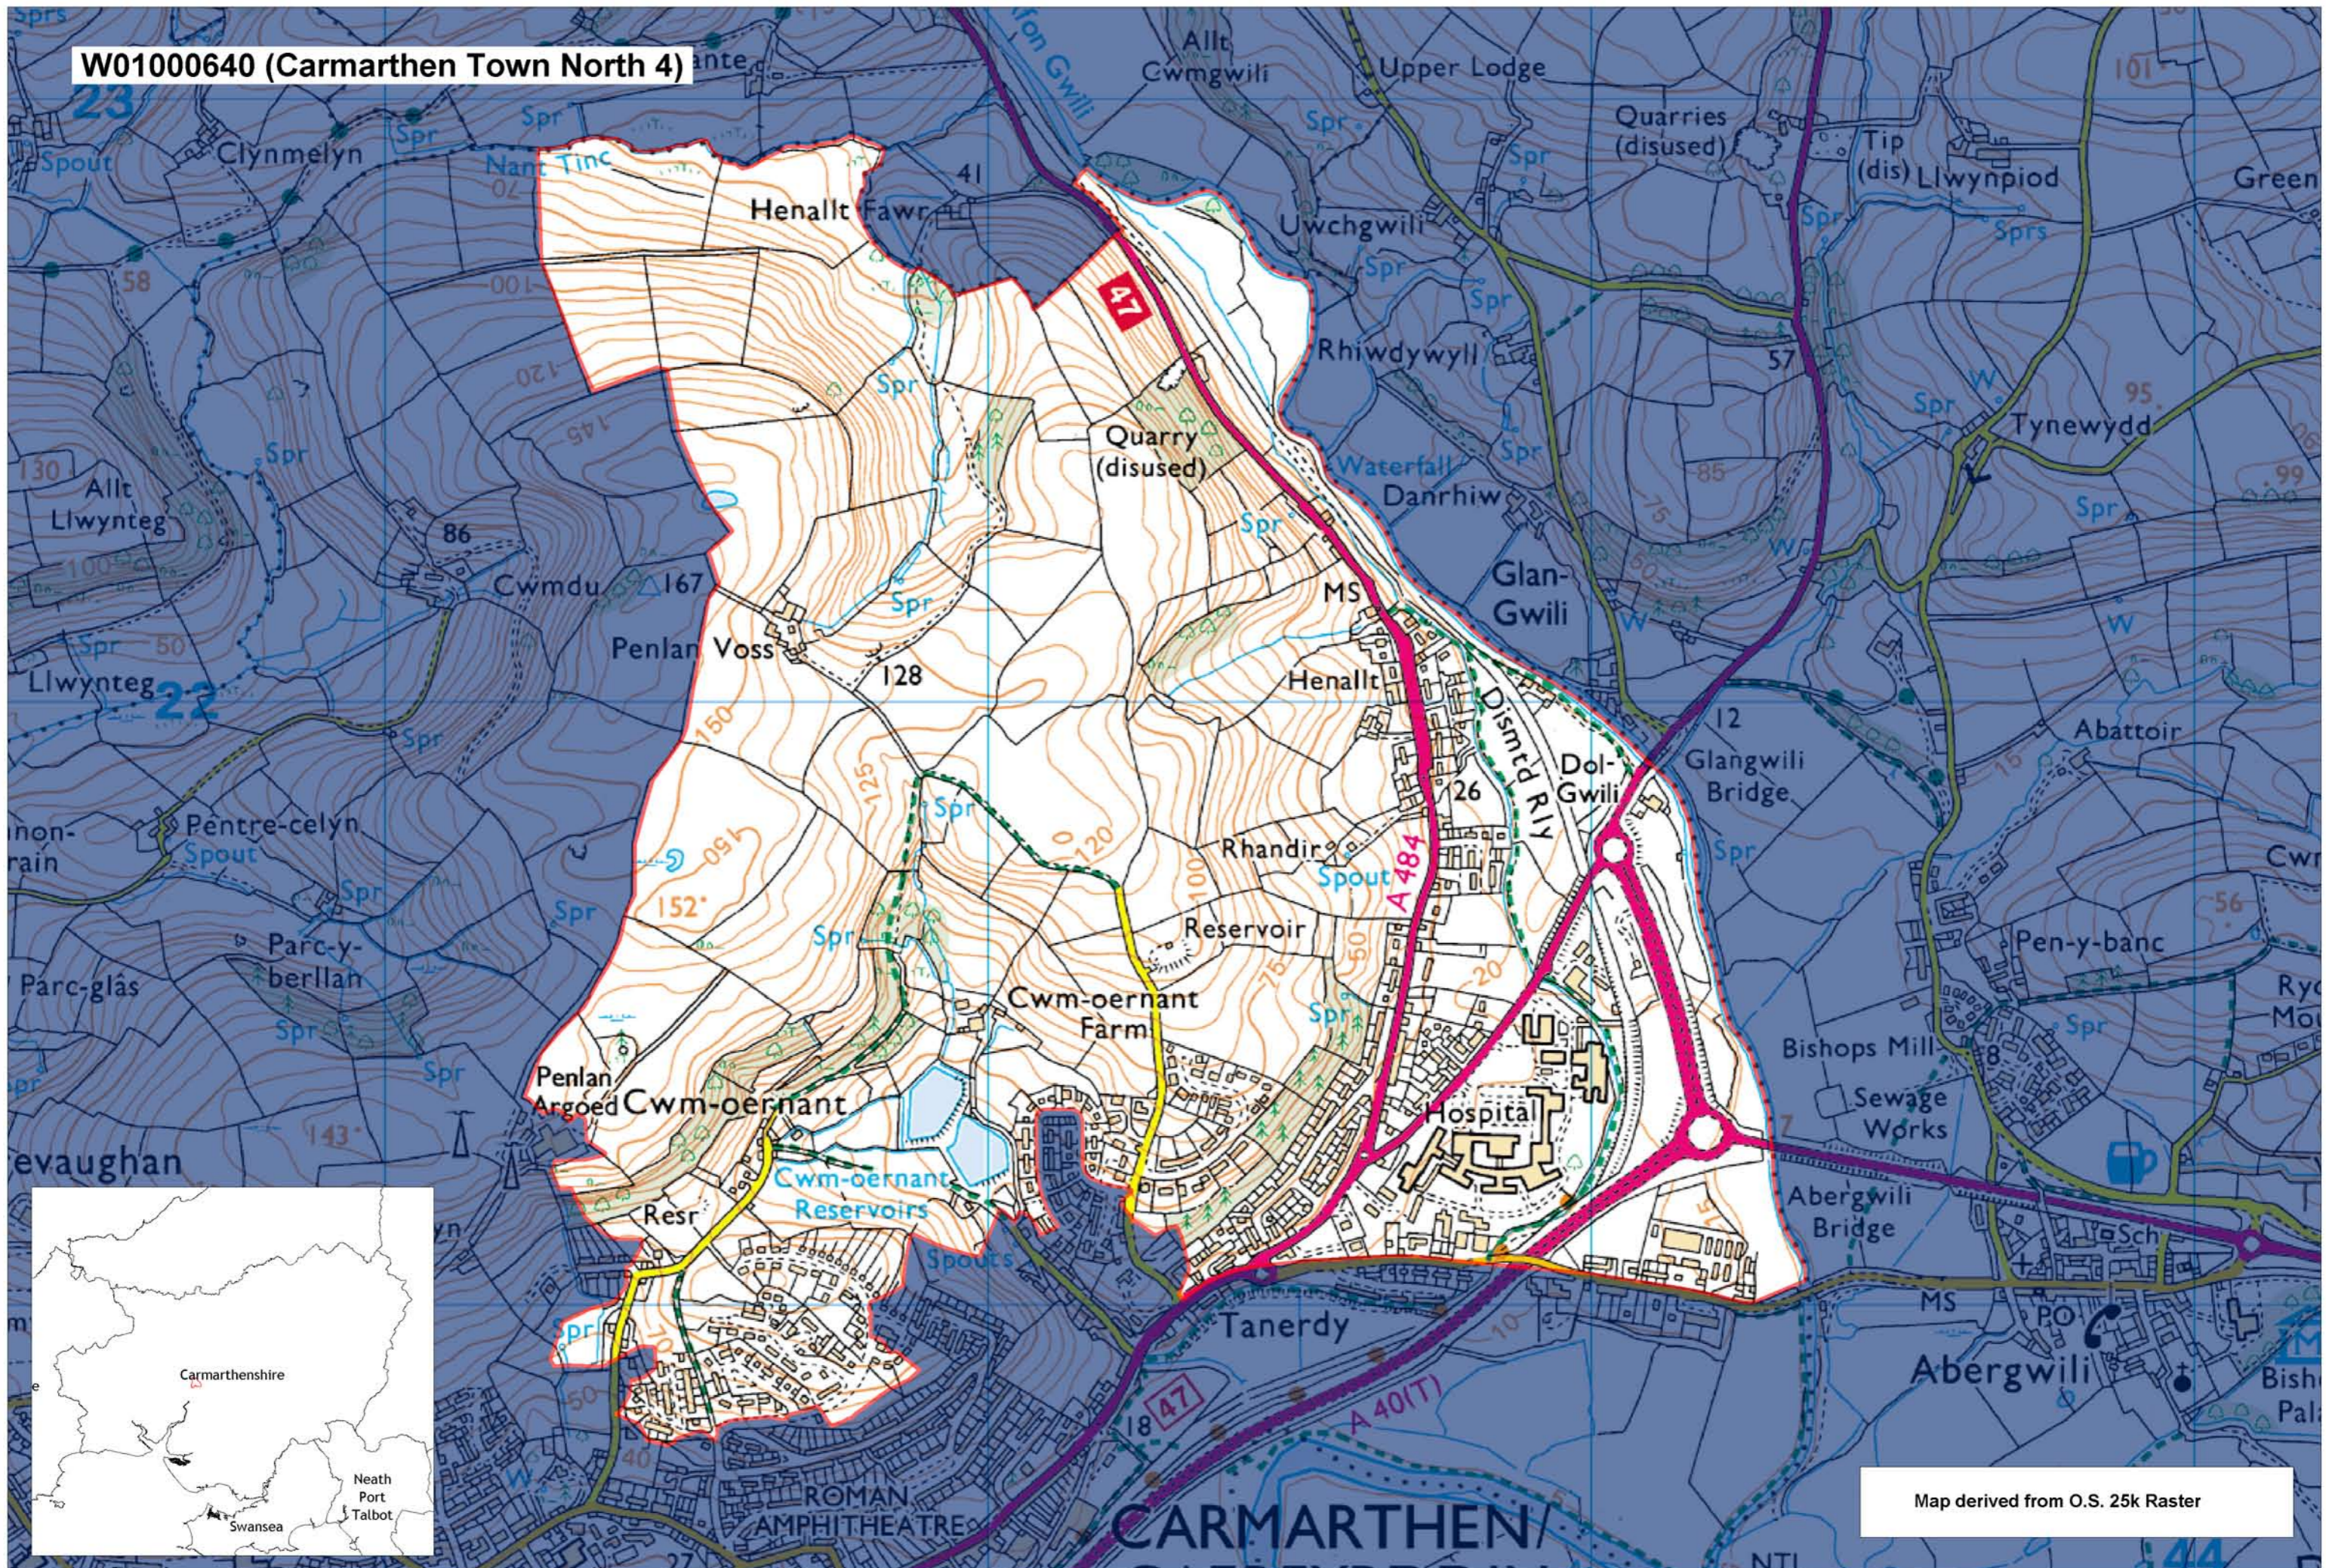

W01000640 (Carmarthen Town North 4)

Map derived from O.S. 25k Raster

This map is based upon the Ordnance Survey material with the permission of Ordnance Survey on behalf of The Controller of Her Majesty's Stationery Office. © Crown copyright 2008. Unauthorised reproduction infringes Crown copyright and may lead to prosecution or civil proceedings. Welsh Assembly Government. Licence Number: 100017916. Mae'r map hwn yn seiliedig ar ddeunydd yr Arolwg Ordnans gyda chaniatâd Arolwg Ordnans ar ran Rheolwr Llyfrau Ei Mawrhydi. © Hawffraint y Goron 2008. Mae atgynhyrchu heb ganiatâd yn torri hawffraint y Goron a gall hyn arwain at erlyniad neu achos sifil. Llywodraeth Cynulliad Cymru. Rhif trwydded 100017916.

Produced by Cartographics, Statistical Directorate, Welsh Assembly Government. Cynhyrchwyd gan Cartograffeg, Y Gyfarwyddiaeth Ystadegol, Llywodraeth Cynulliad Cymru.