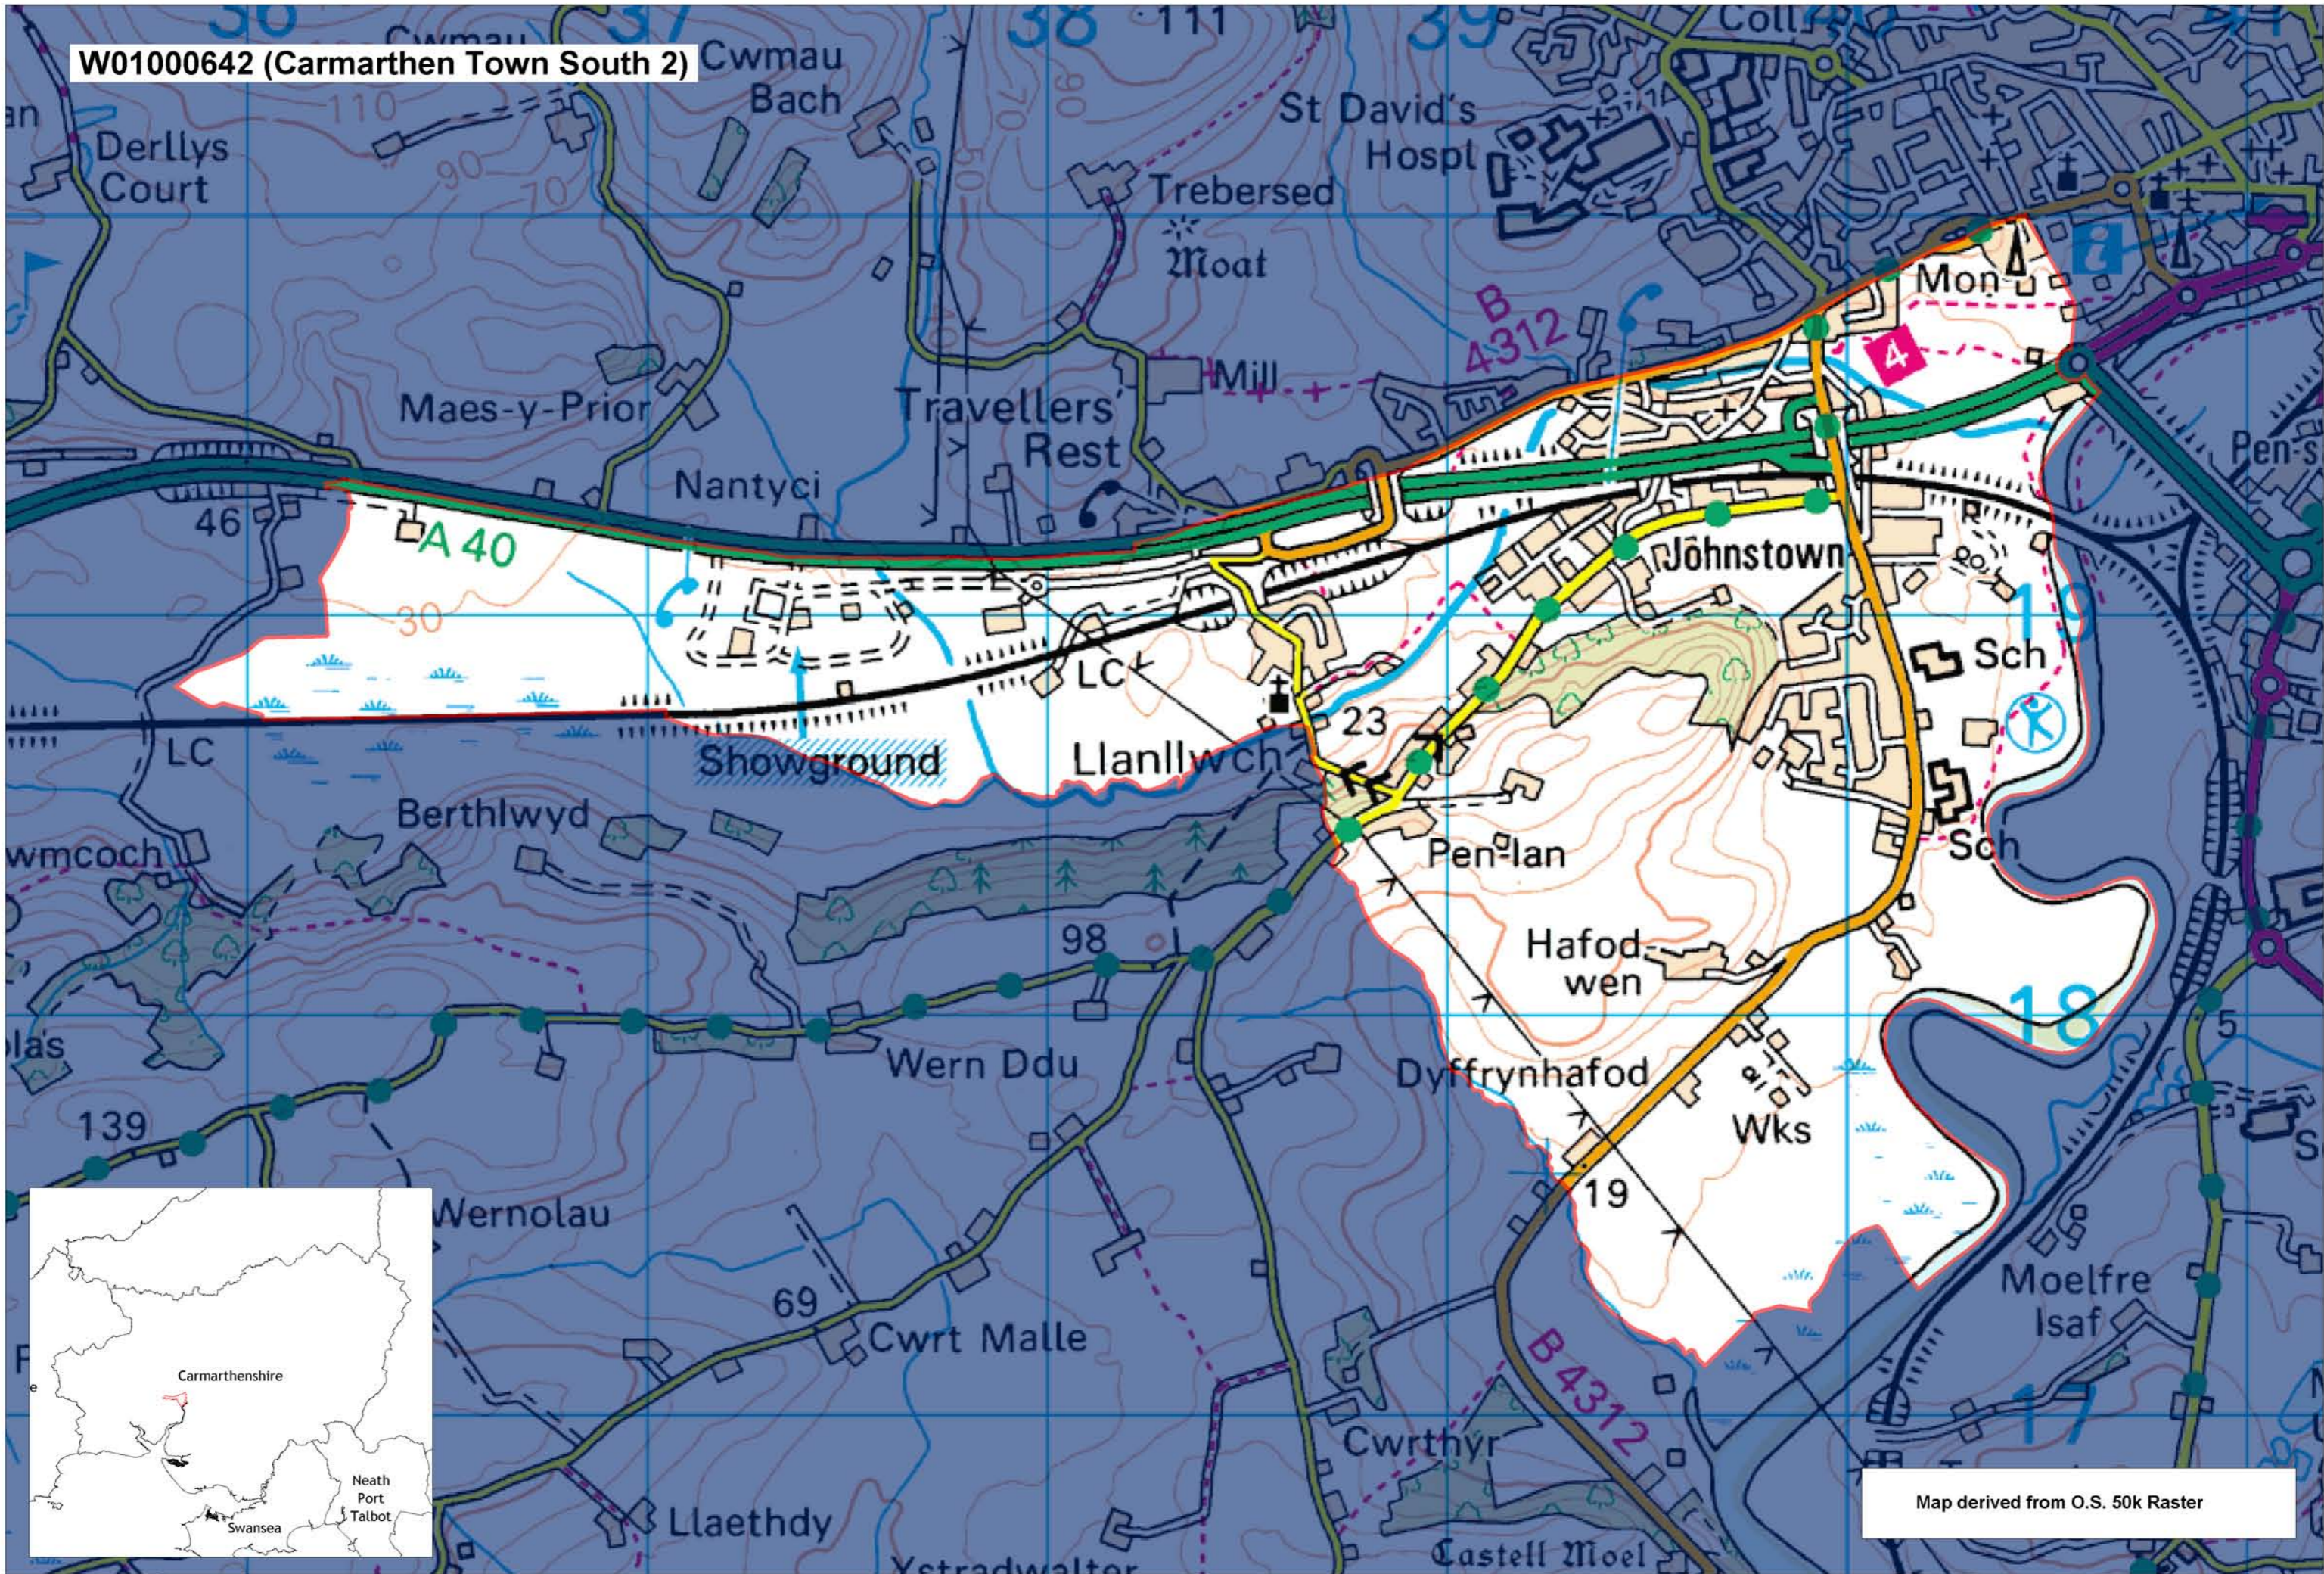

W01000642 (Carmarthen Town South 2)

Map derived from O.S. 50k Raster