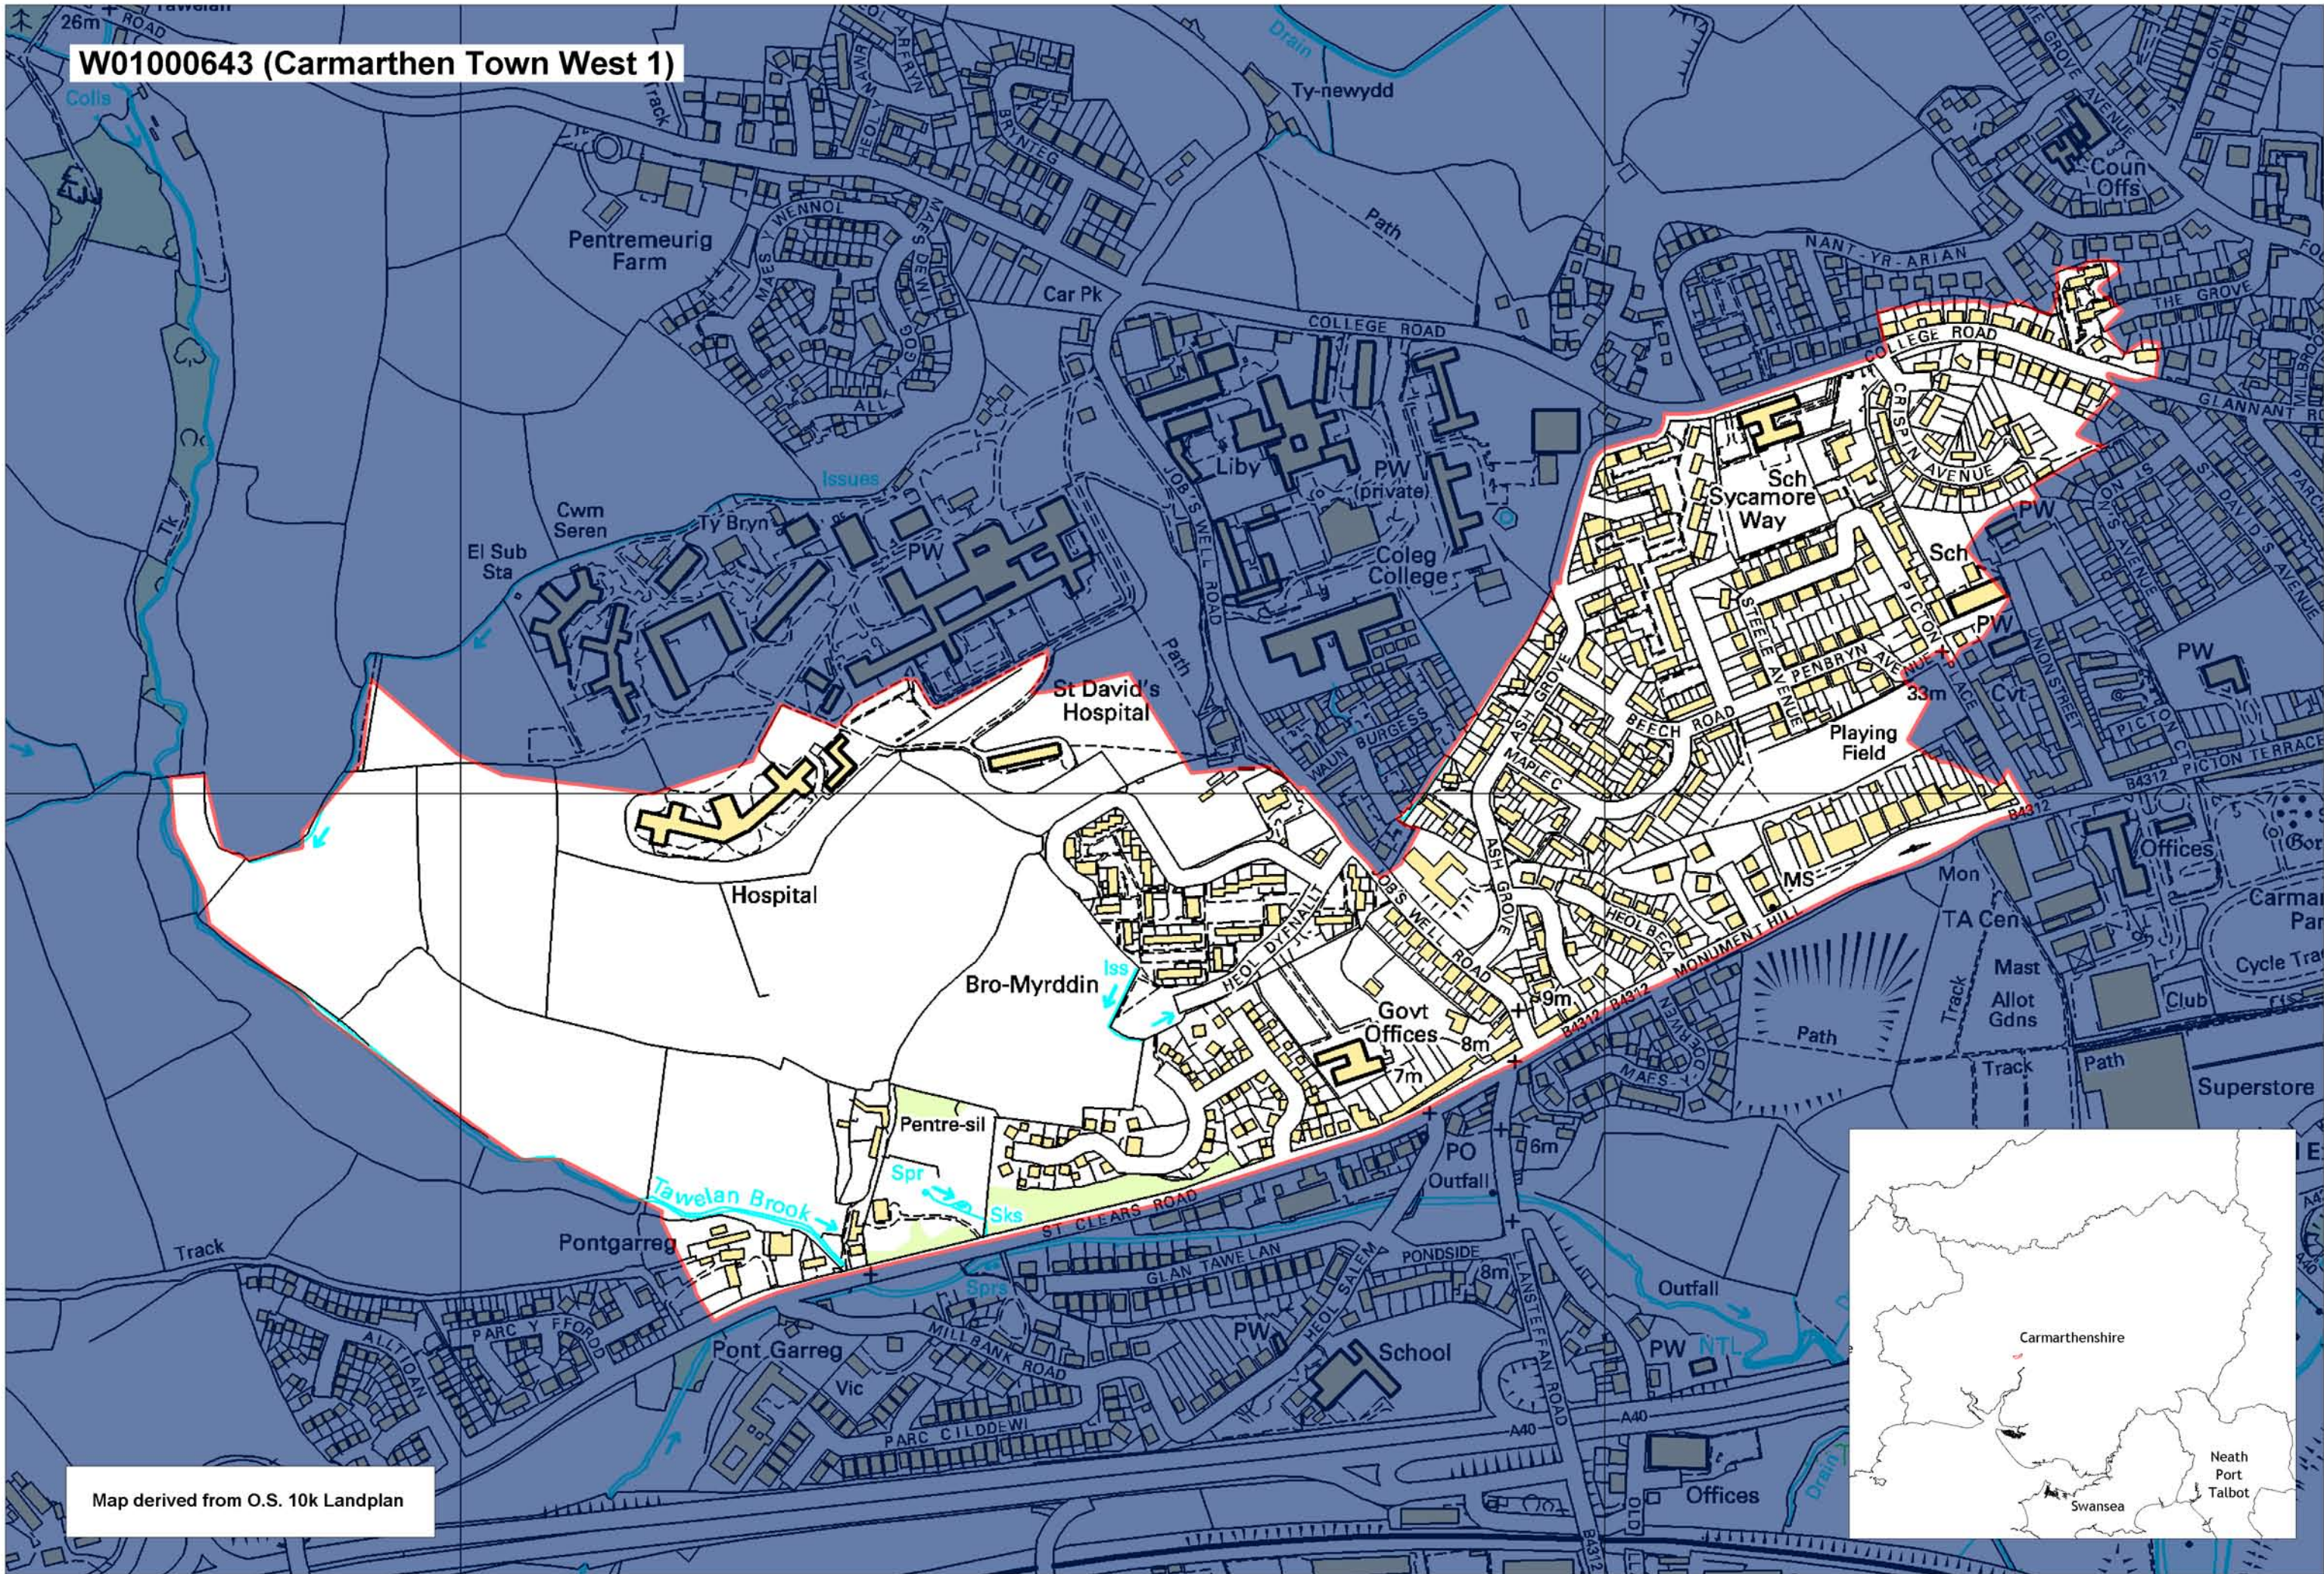

W01000643 (Carmarthen Town West 1)

Map derived from O.S. 10k Landplan