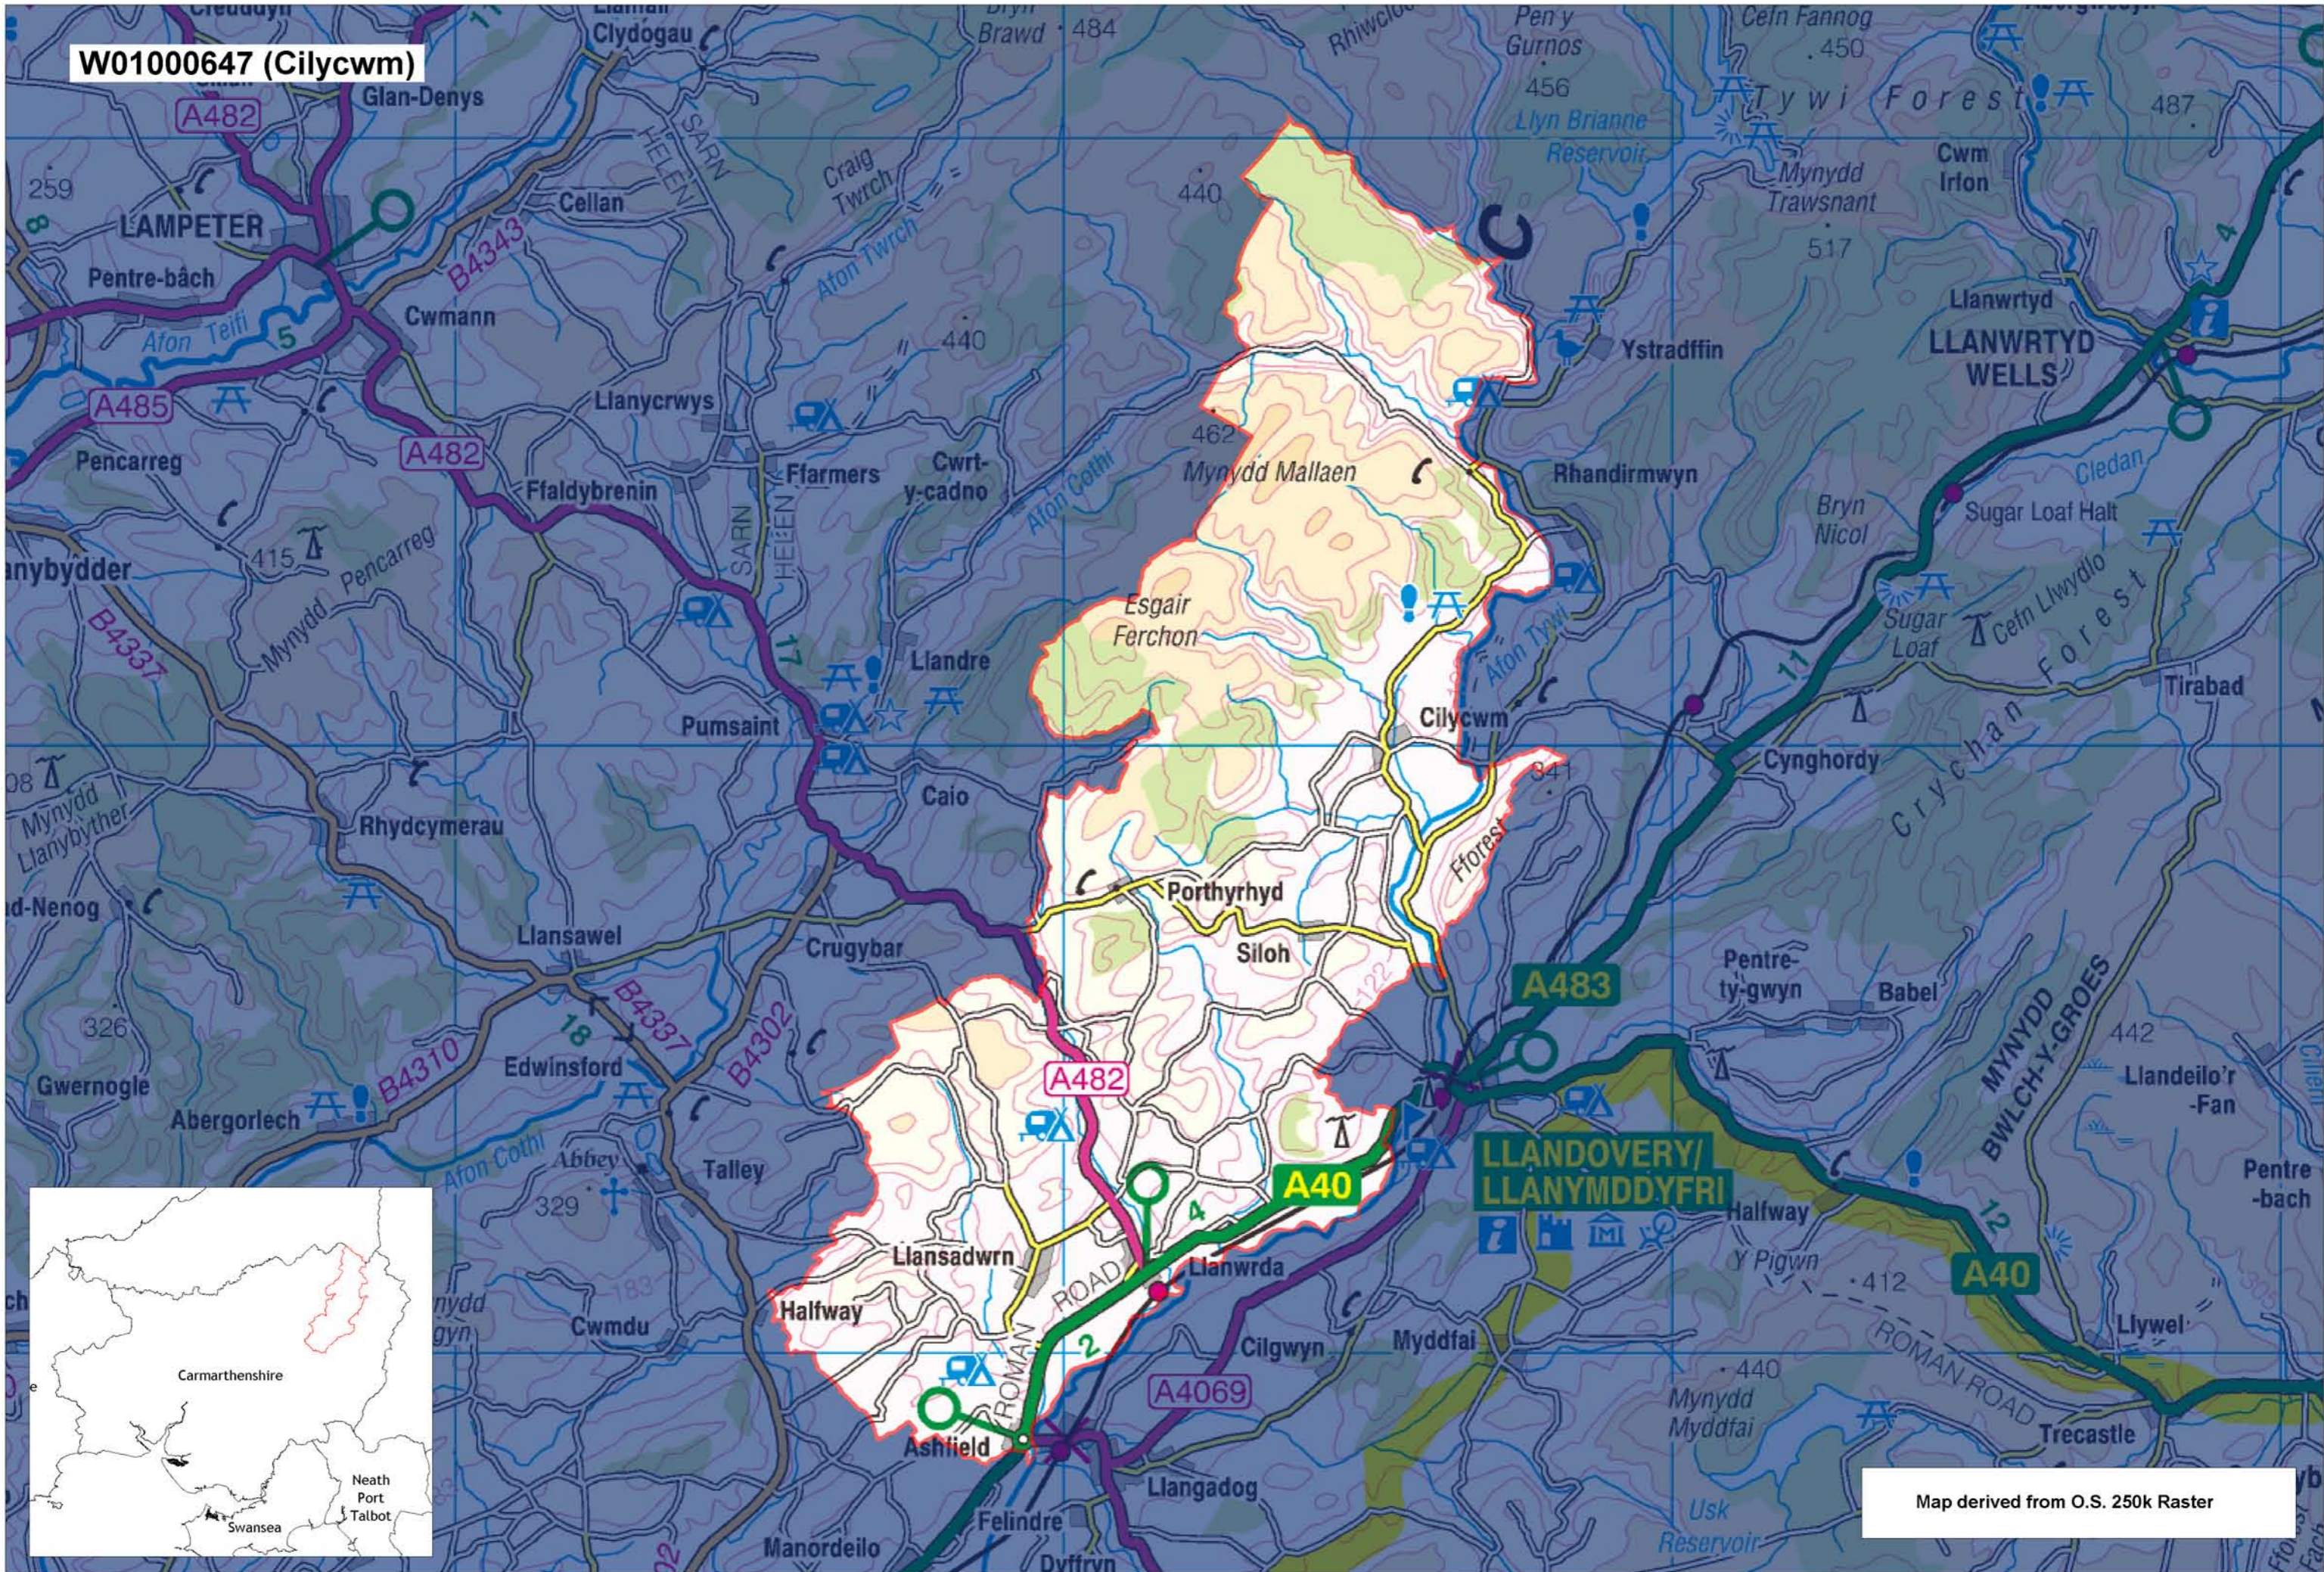

W01000647 (Cilycwm)

Map derived from O.S. 250k Raster