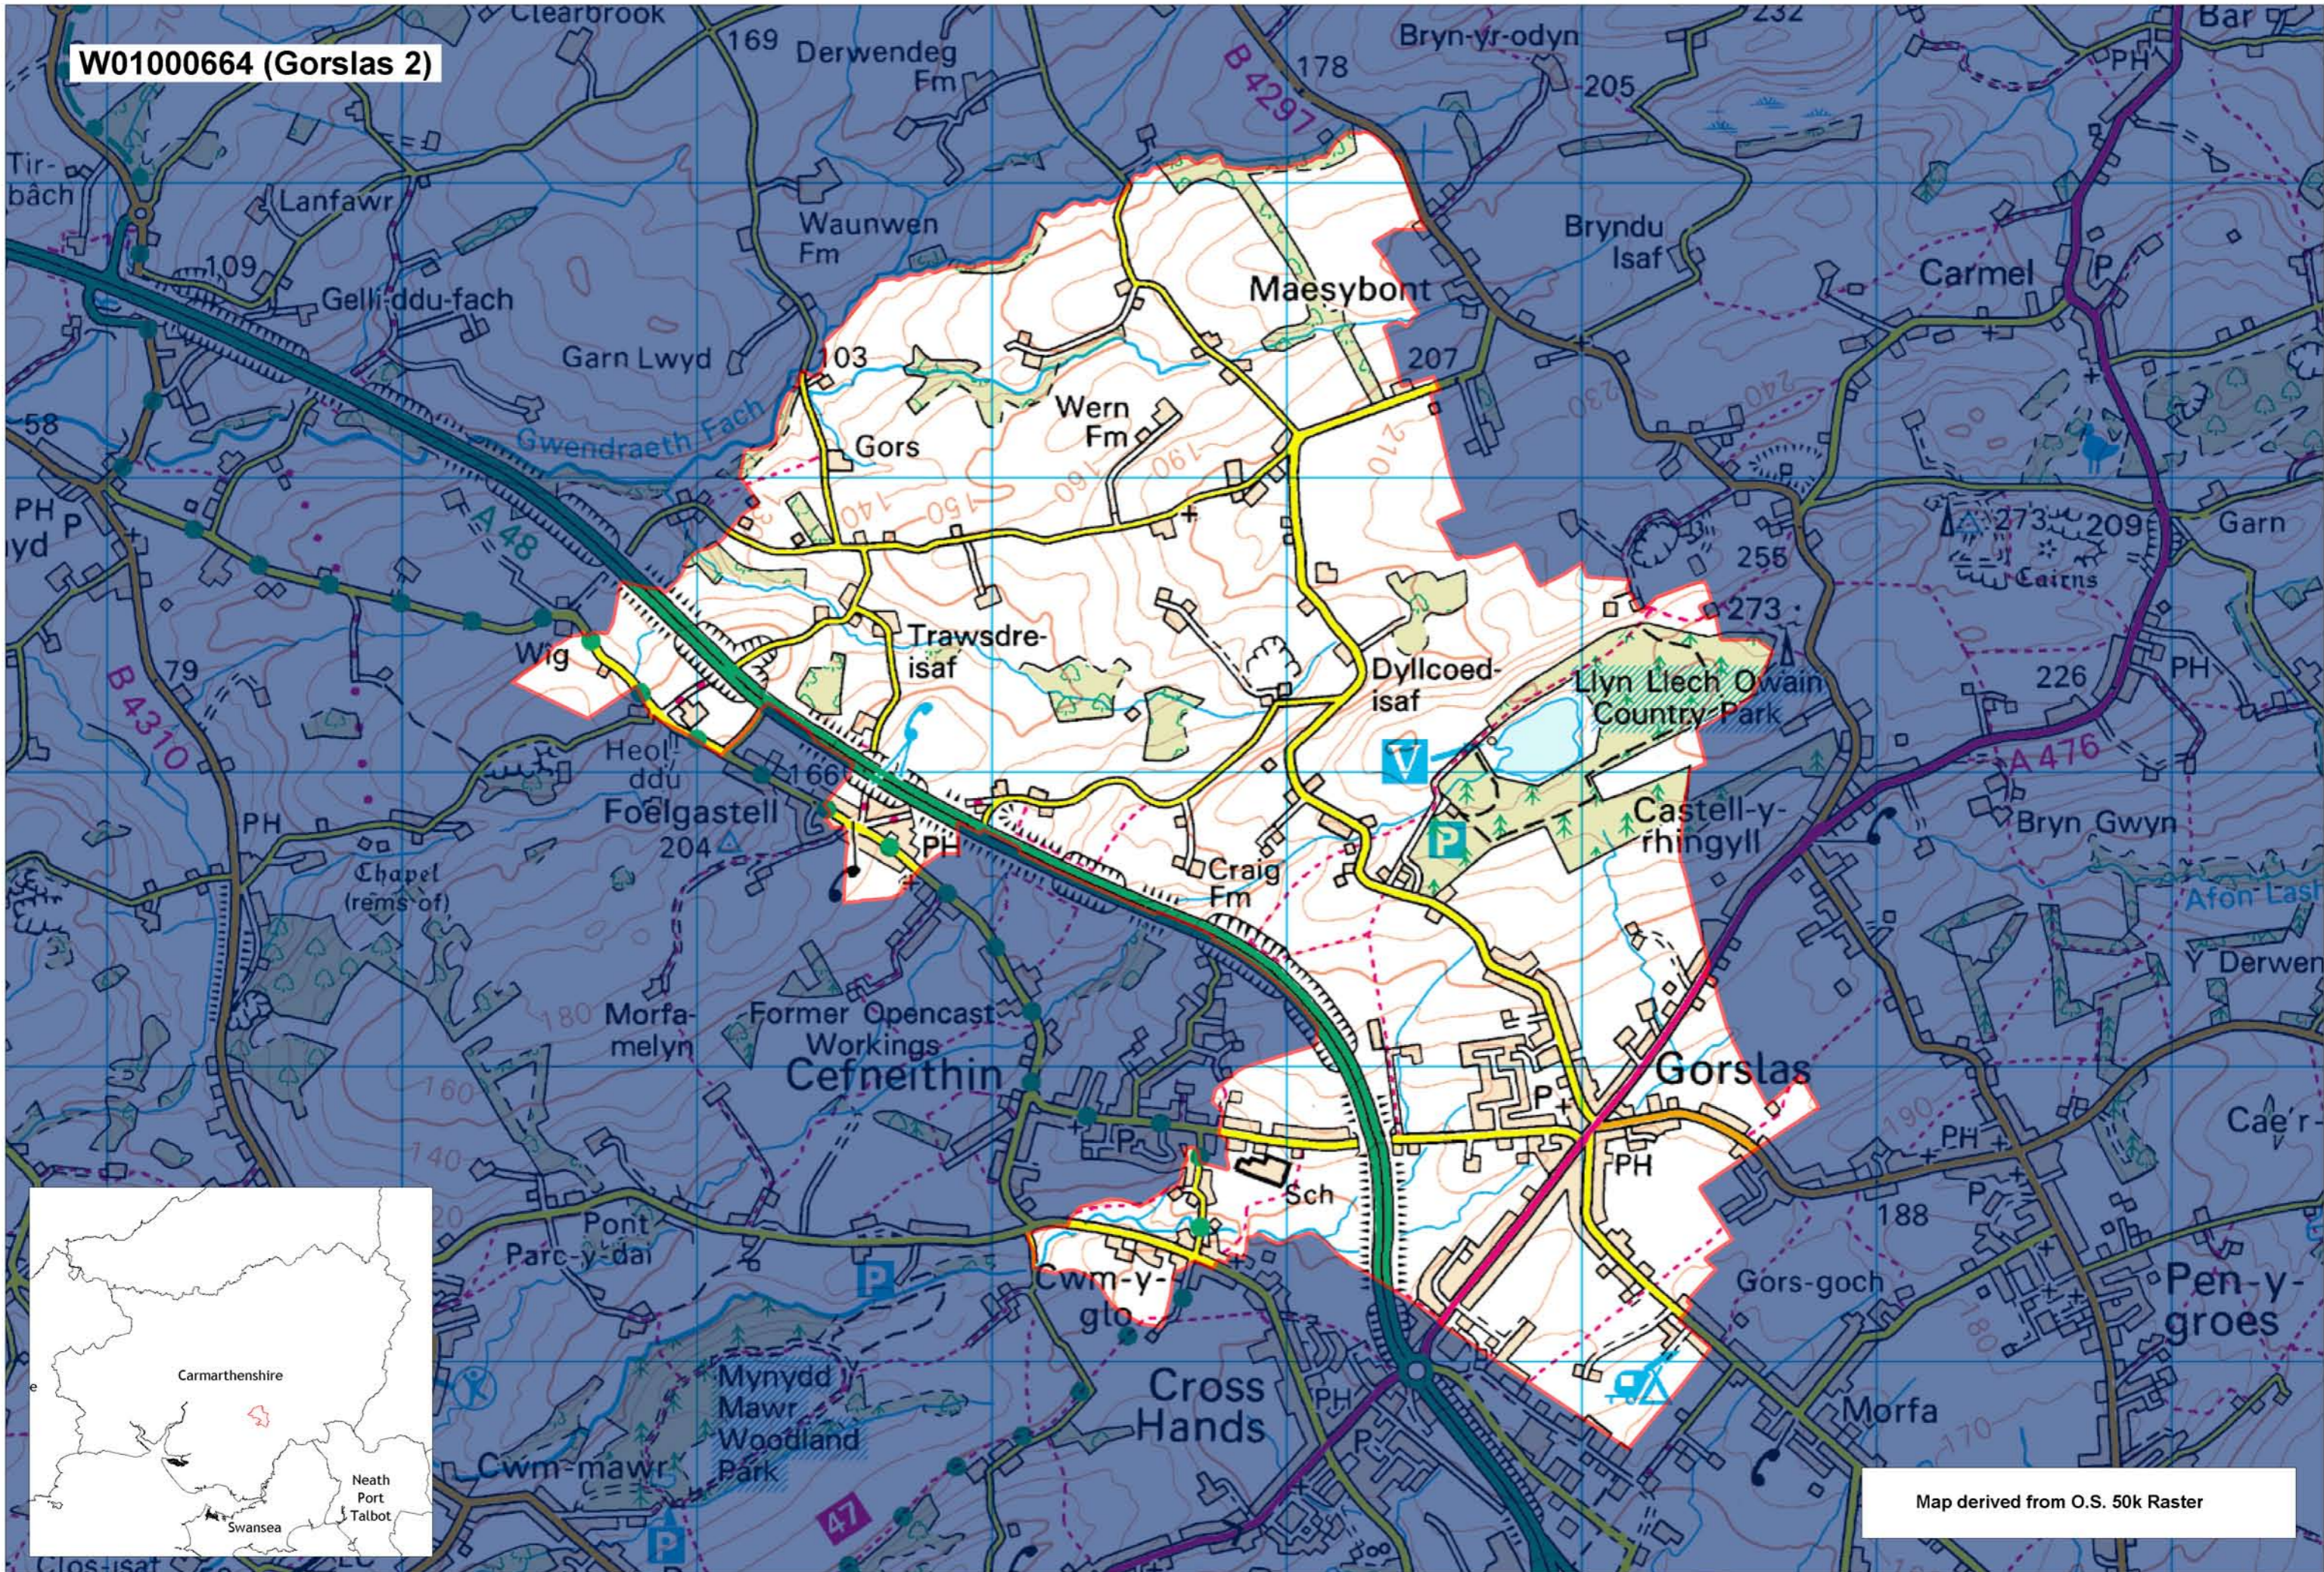

W01000664 (Gorslas 2)

Map derived from O.S. 50k Raster