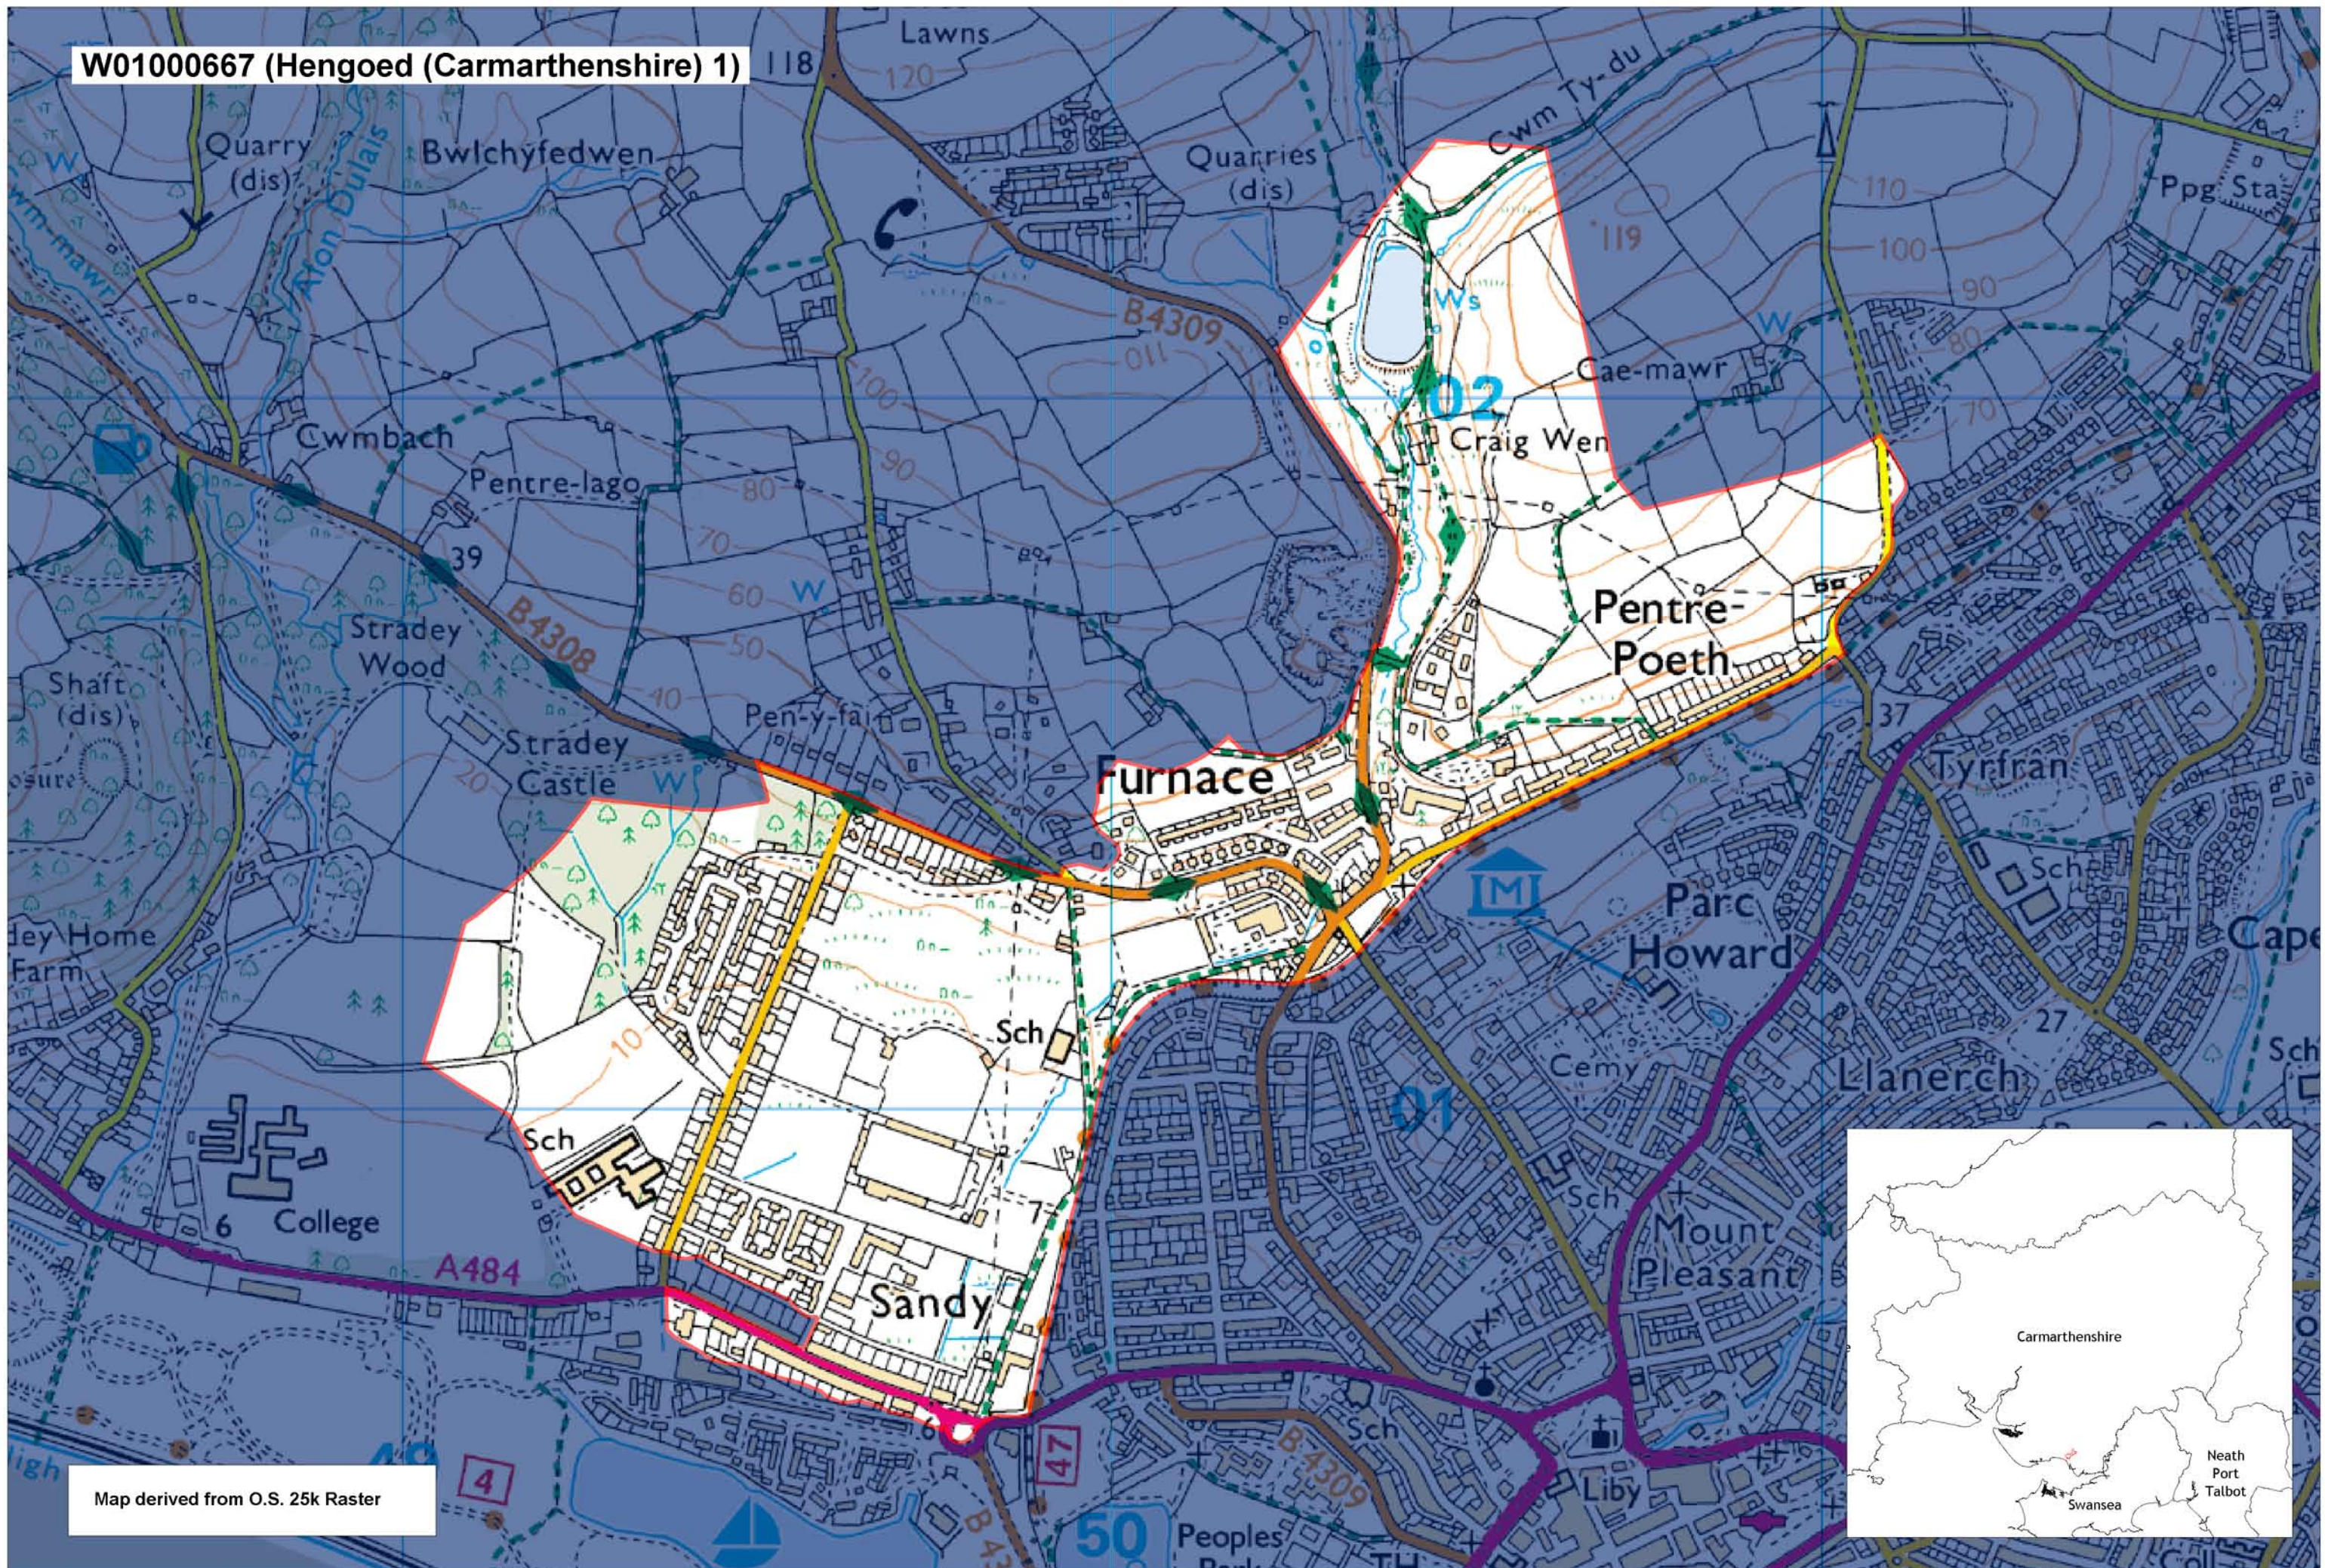

W01000667 (Hengoed (Carmarthenshire) 1)

Map derived from O.S. 25k Raster

This map is based upon the Ordnance Survey material with the permission of Ordnance Survey on behalf of The Controller of Her Majesty's Stationery Office. © Crown copyright 2008. Unauthorised reproduction infringes Crown copyright and may lead to prosecution or civil proceedings. Welsh Assembly Government. Licence Number: 100017916. Mae'r map hwn yn seiliedig ar ddeunydd yr Arolwg Ordnans gyda chaniatâd Arolwg Ordnans ar ran Rheolwr Llyfrau Ei Mawrhydi. © Hawffraint y Goron 2008. Mae atgynhyrchu heb ganiatâd yn torri hawffraint y Goron a gall hyn arwain at erlyniad neu achos sifil. Llywodraeth Cynulliad Cymru. Rhif trwydded 100017916.