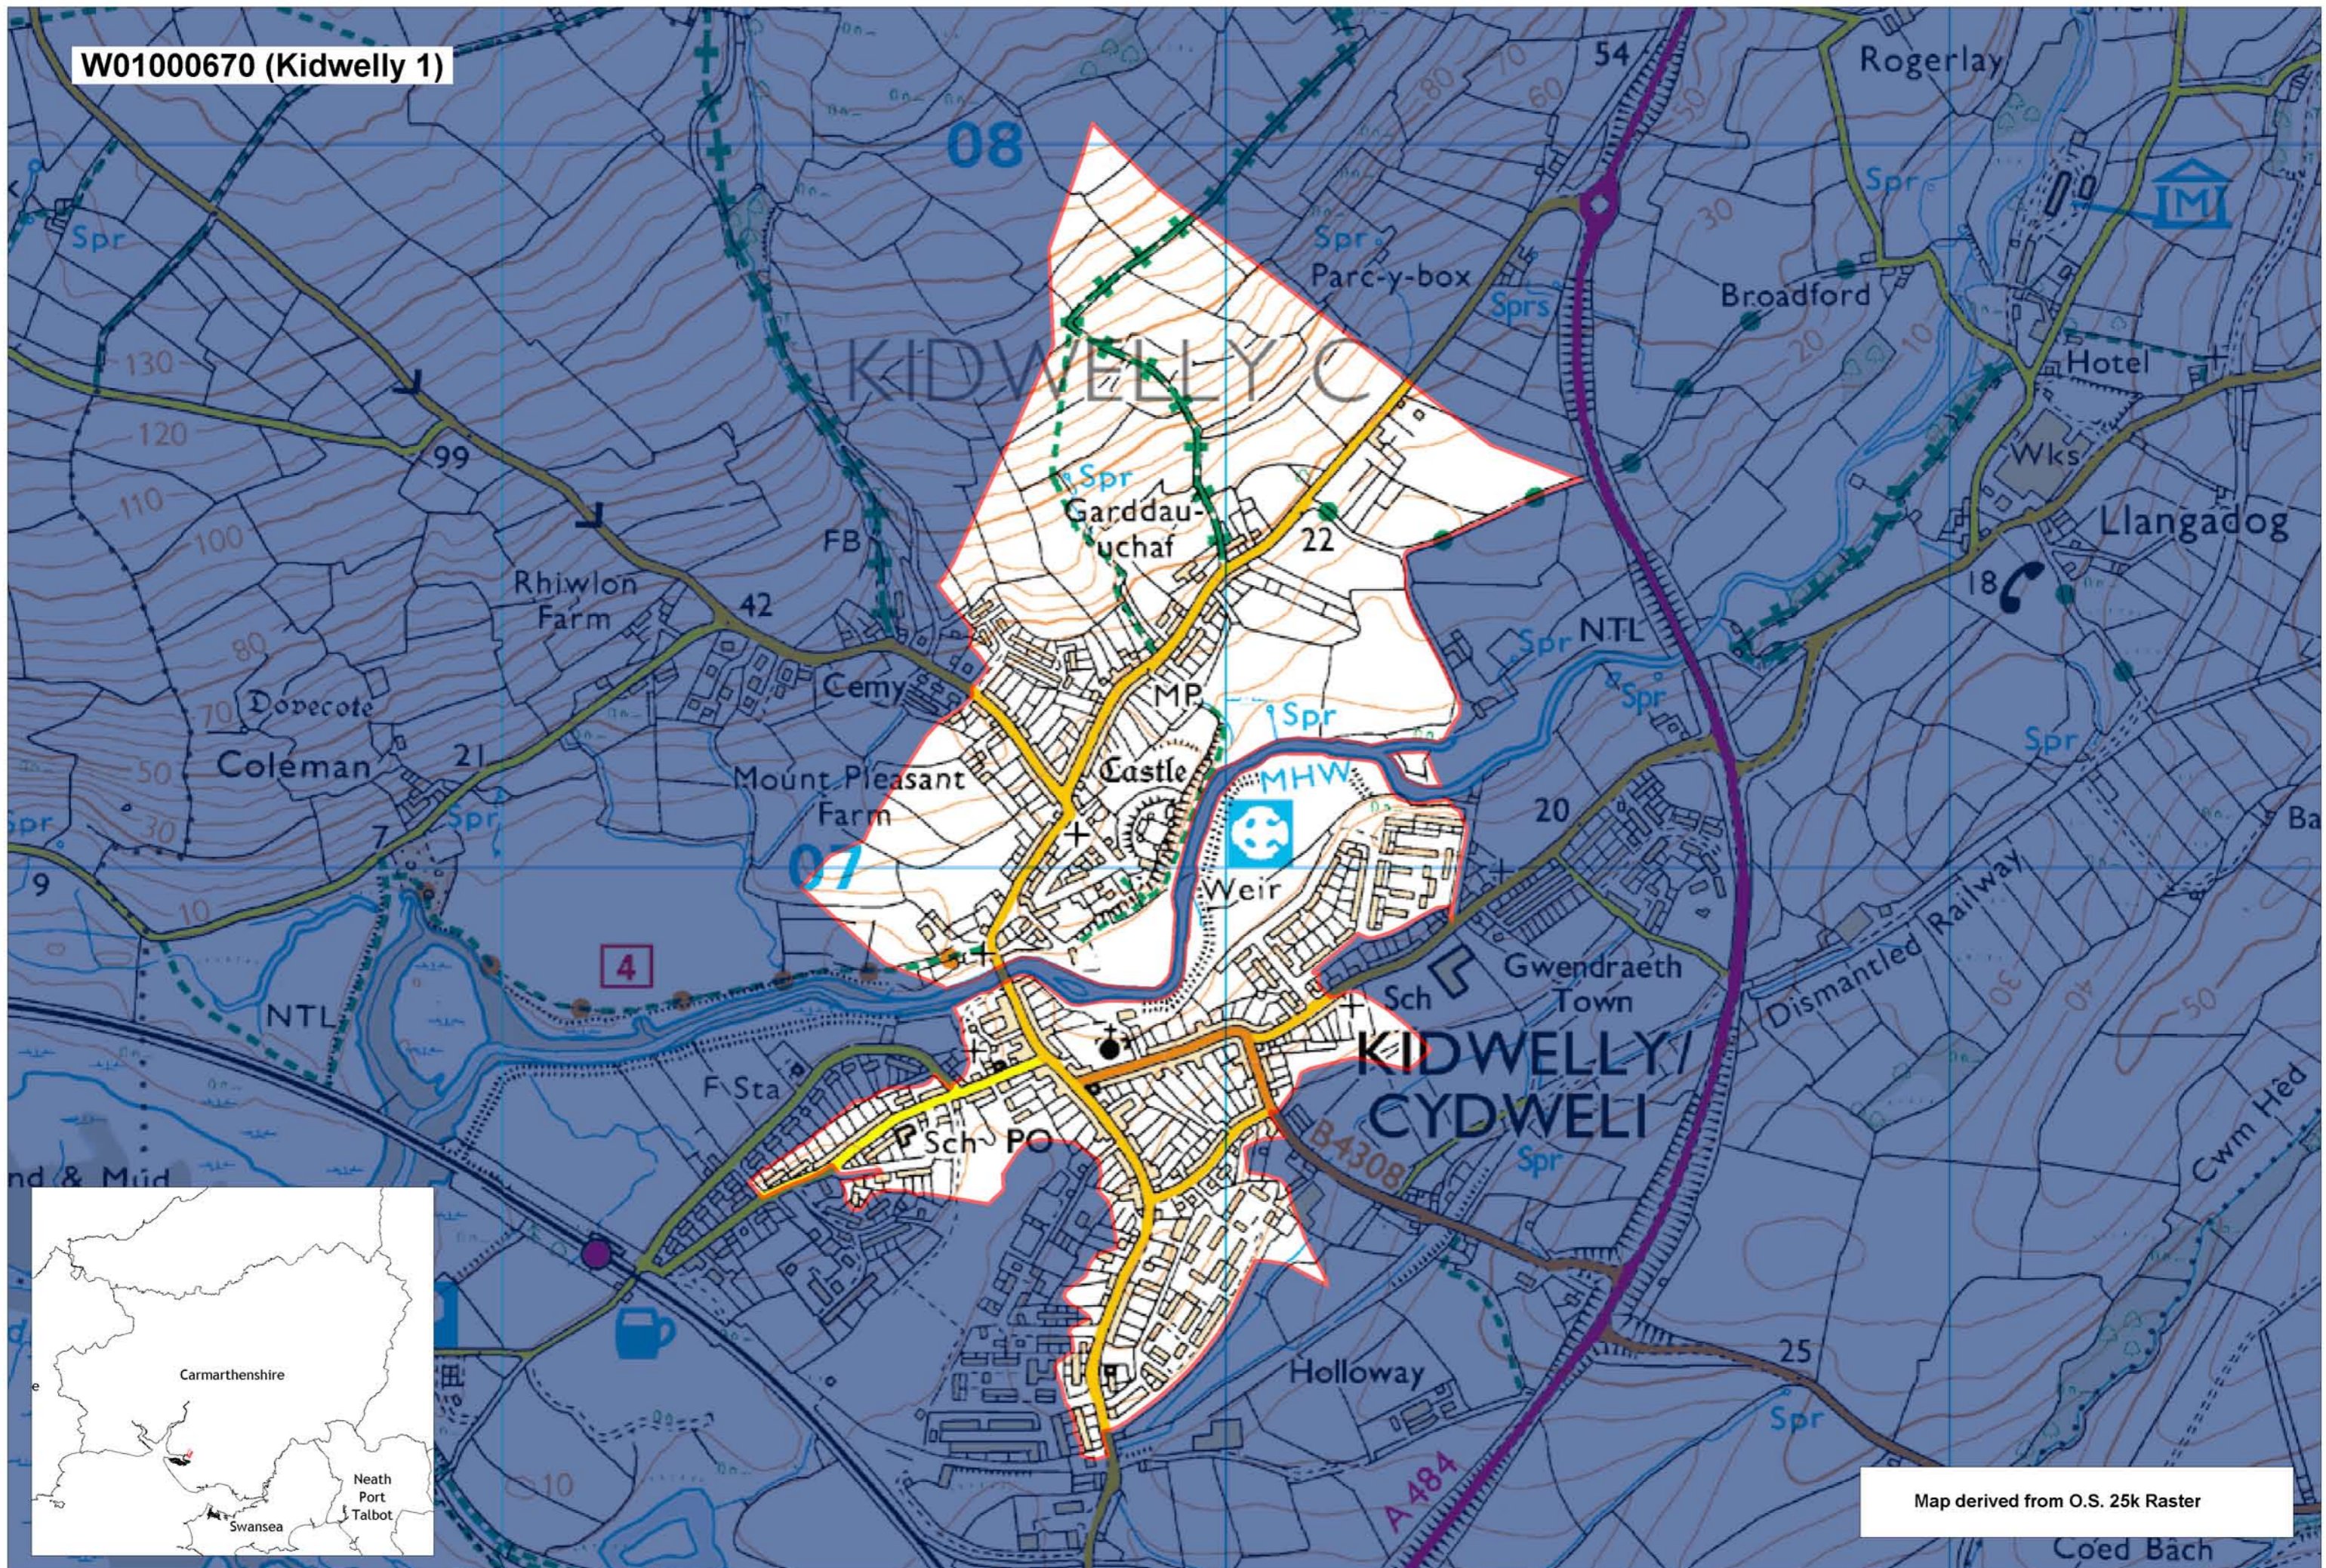

W01000670 (Kidwelly 1)

Map derived from O.S. 25k Raster

Produced by Cartographics, Statistical Directorate, Welsh Assembly Government. Cynhyrchwyd gan Cartograffeg, Y Gyfarwyddiaeth Ystadegol, Llywodraeth Cynulliad Cymru.