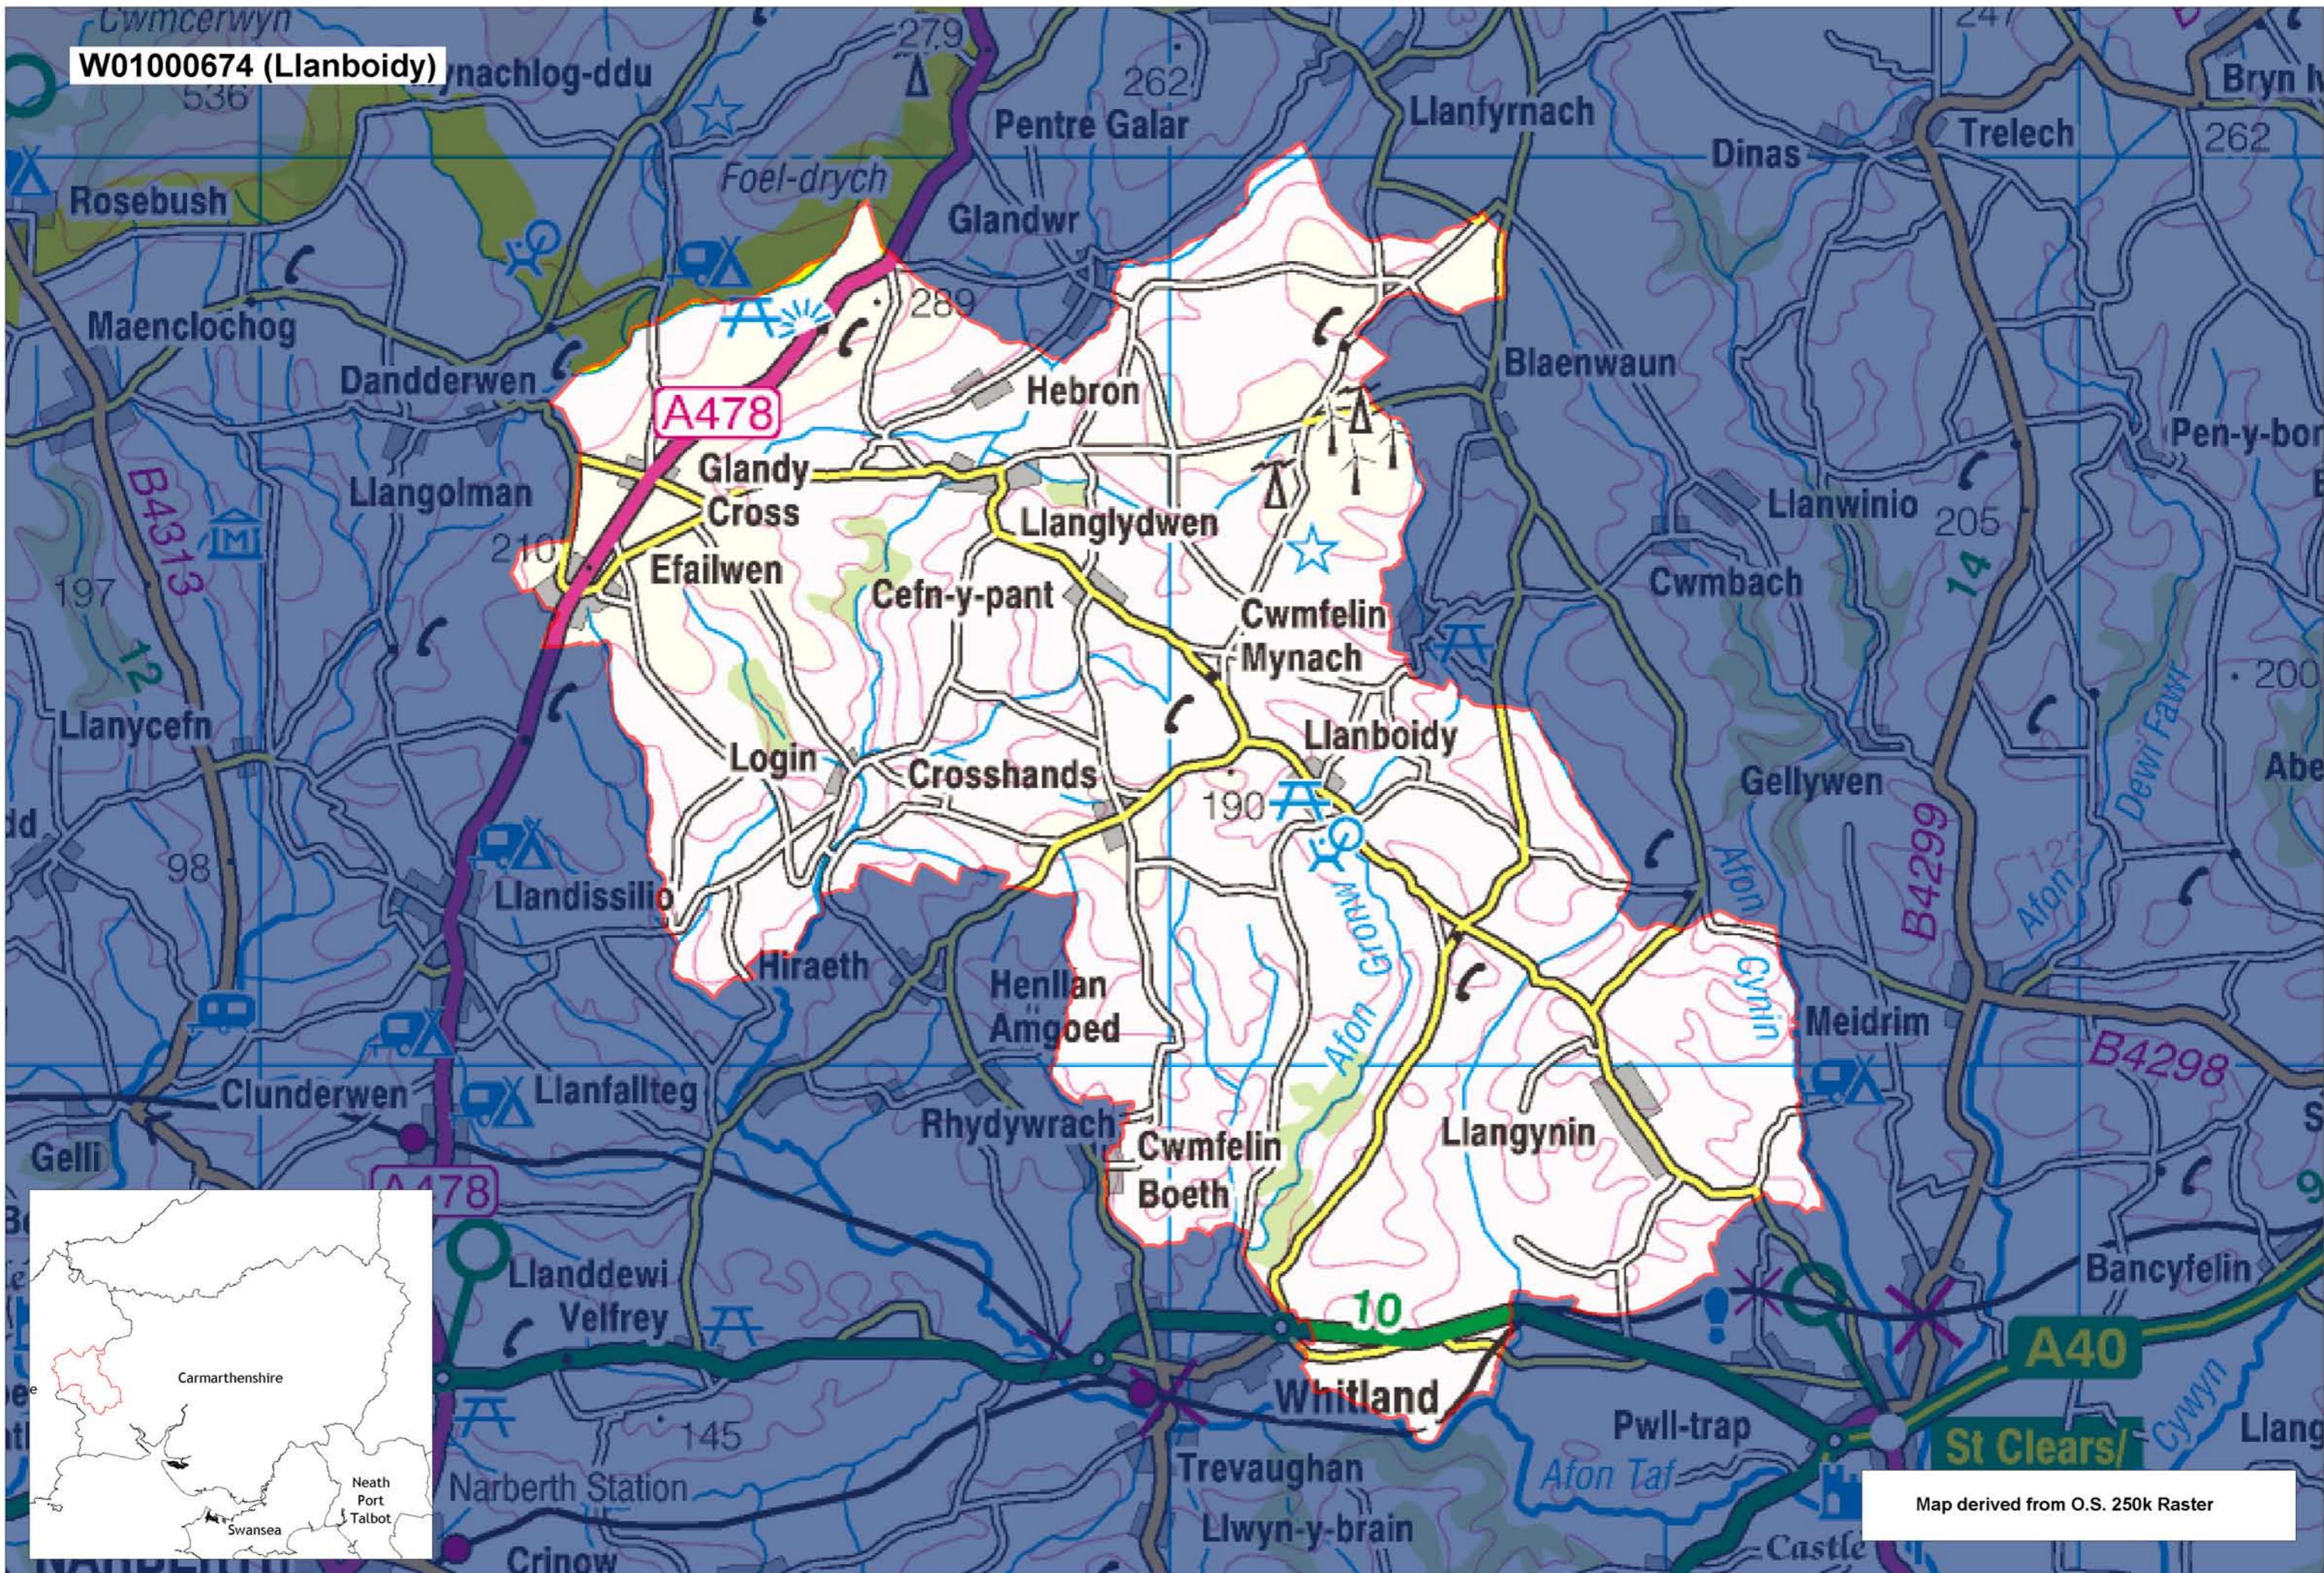

W01000674 (Llanboidy)

Map derived from O.S. 250k Raster