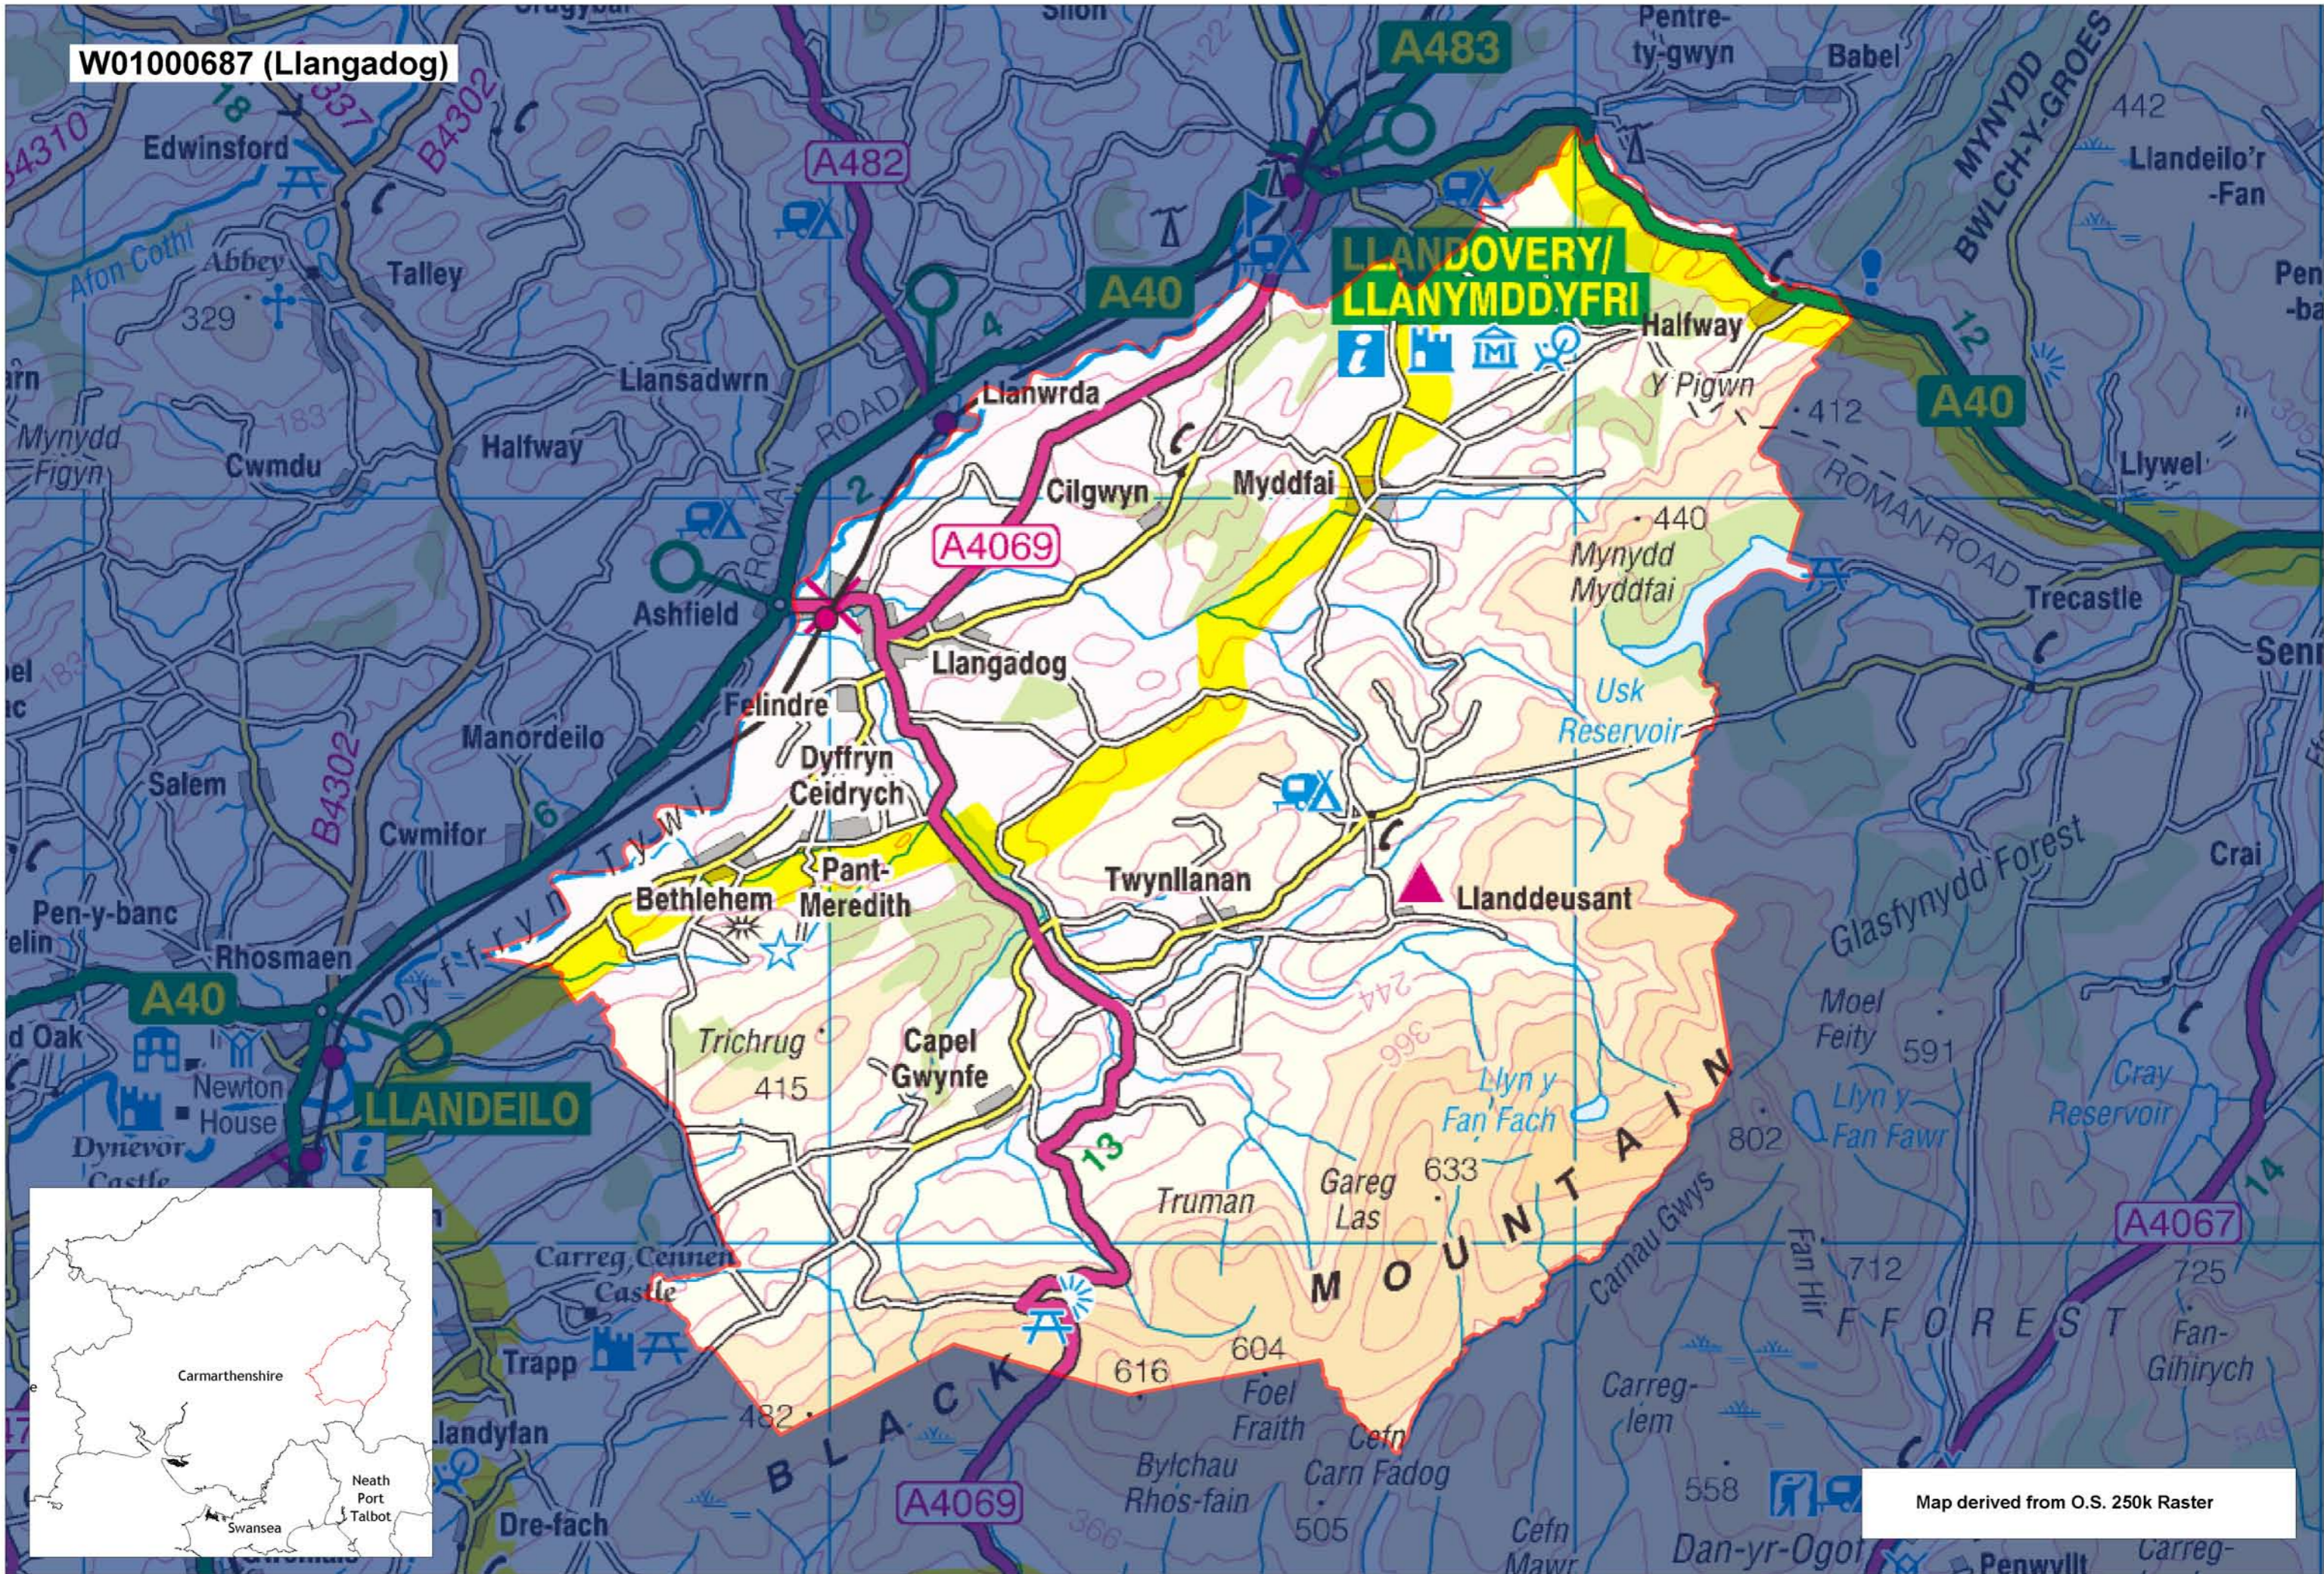

W01000687 (Llangadog)

Map derived from O.S. 250k Raster