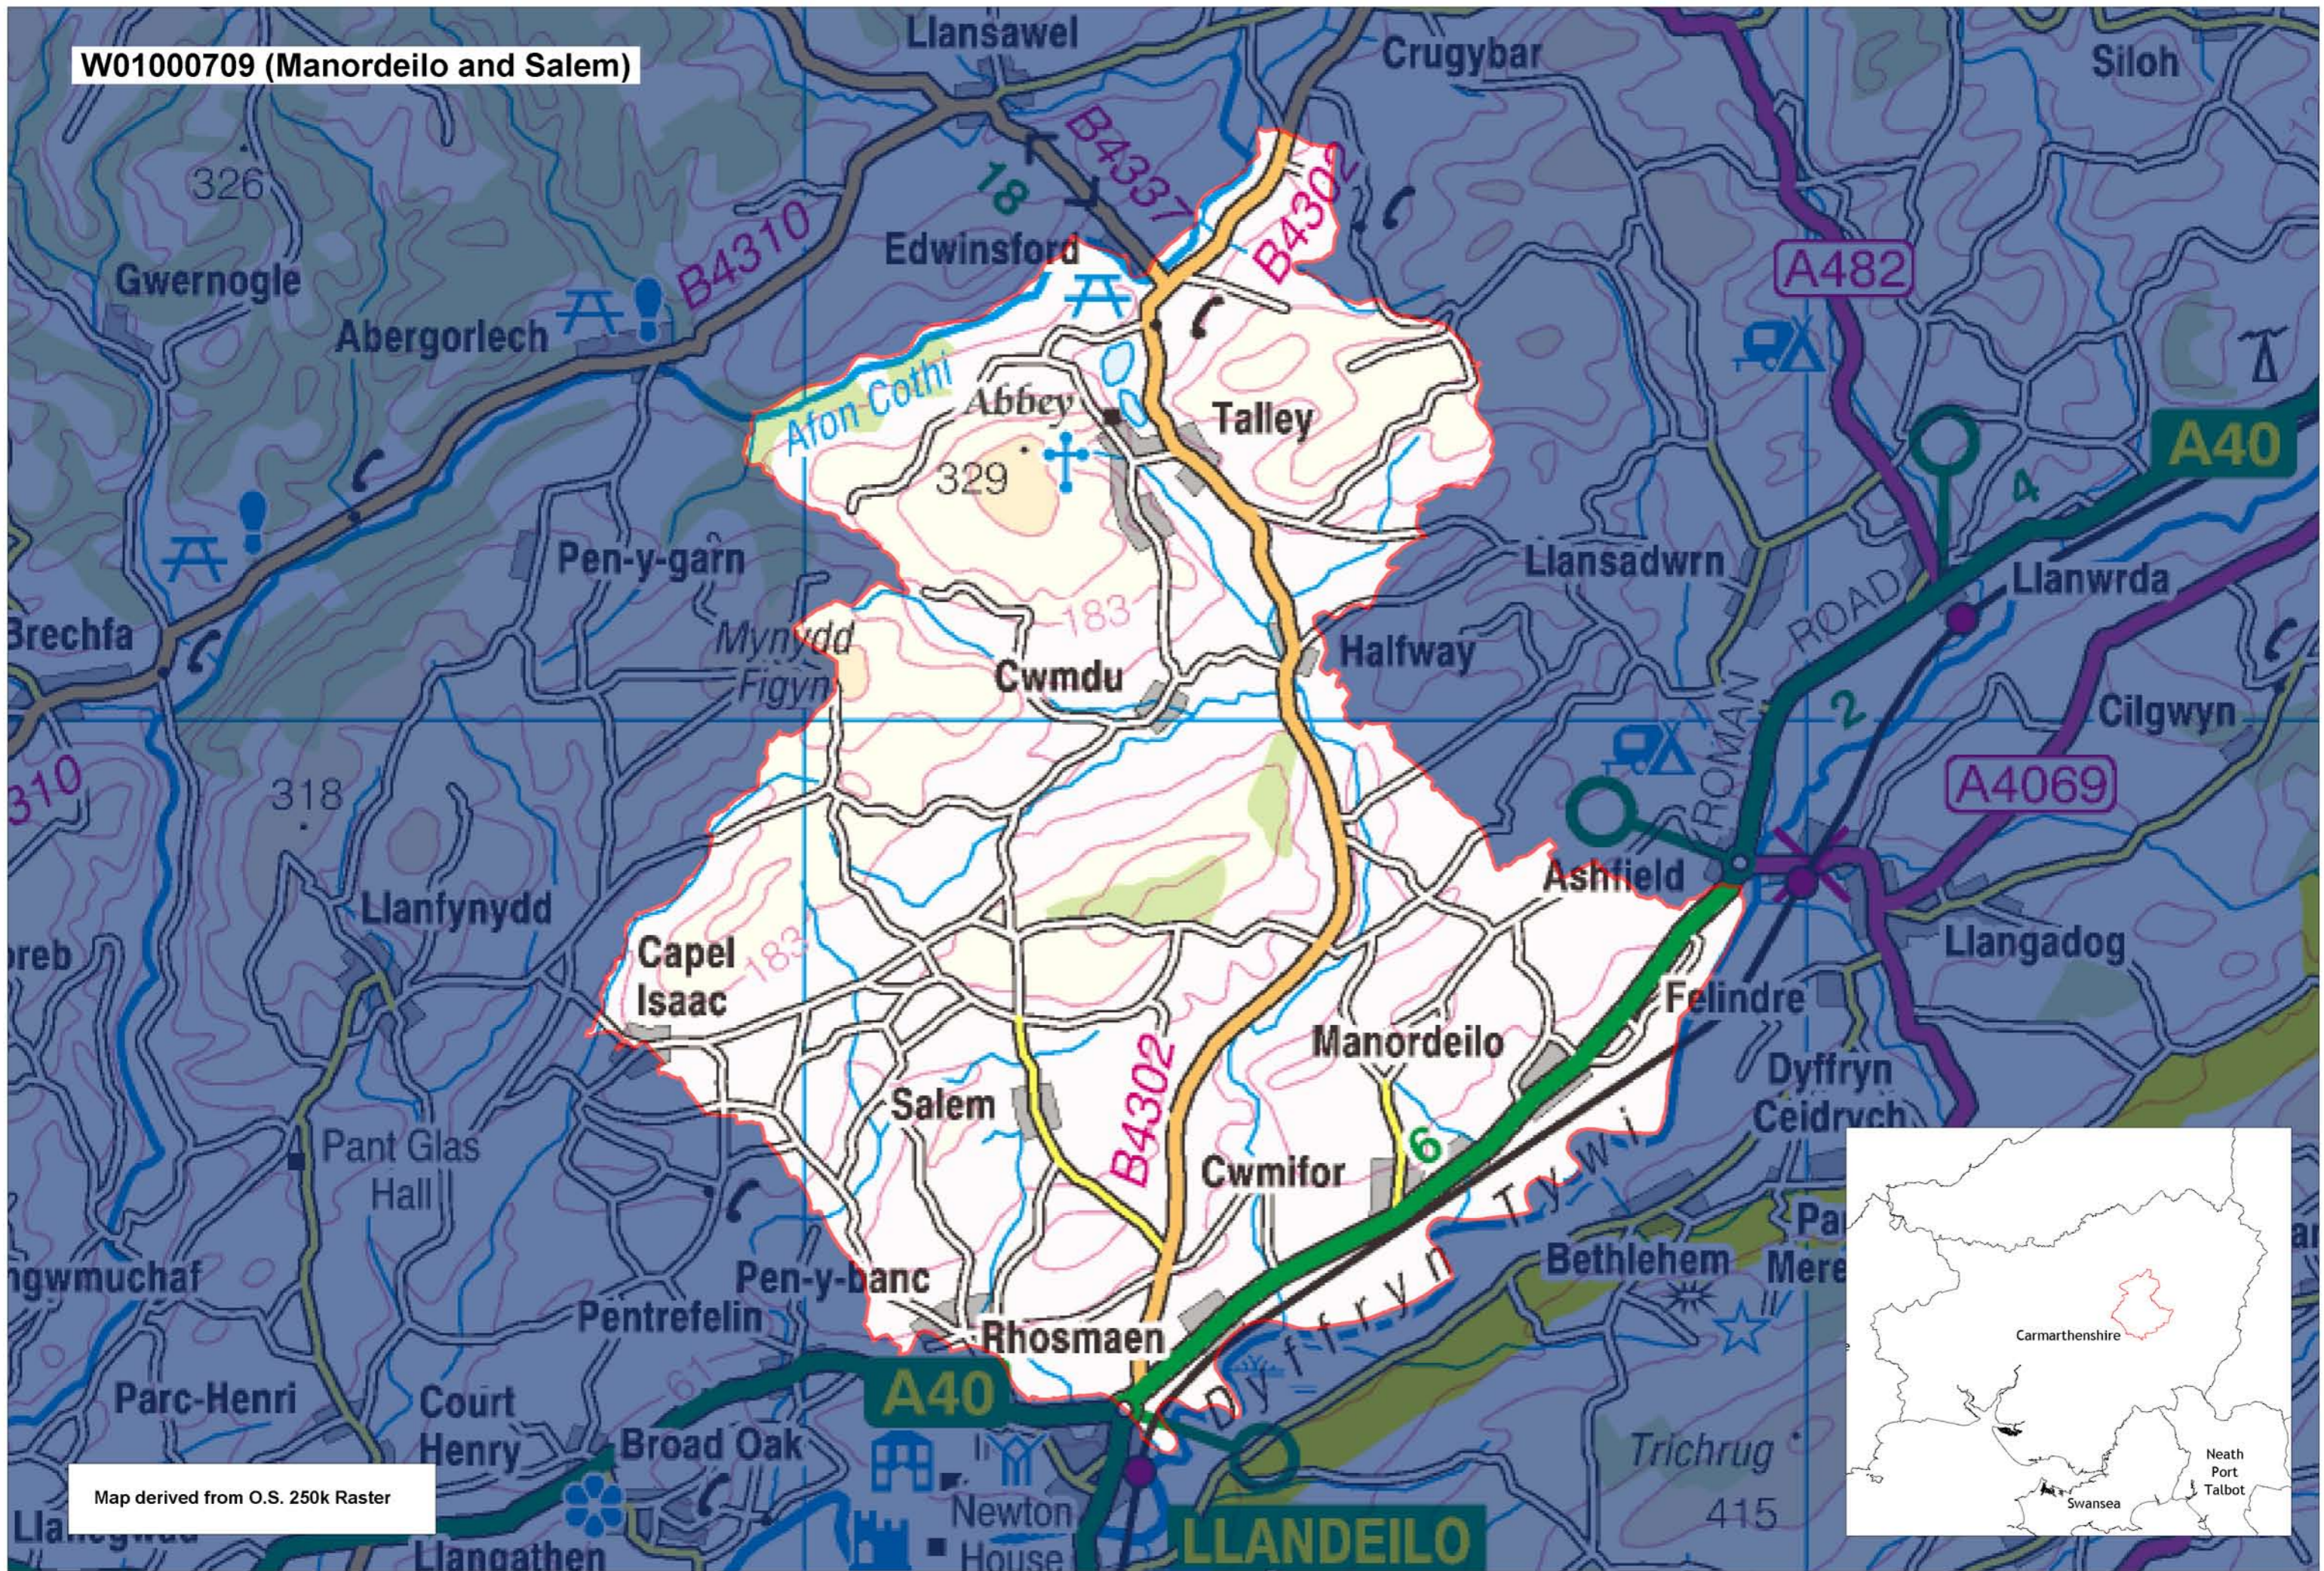

W01000709 (Manordeilo and Salem)

Map derived from O.S. 250k Raster